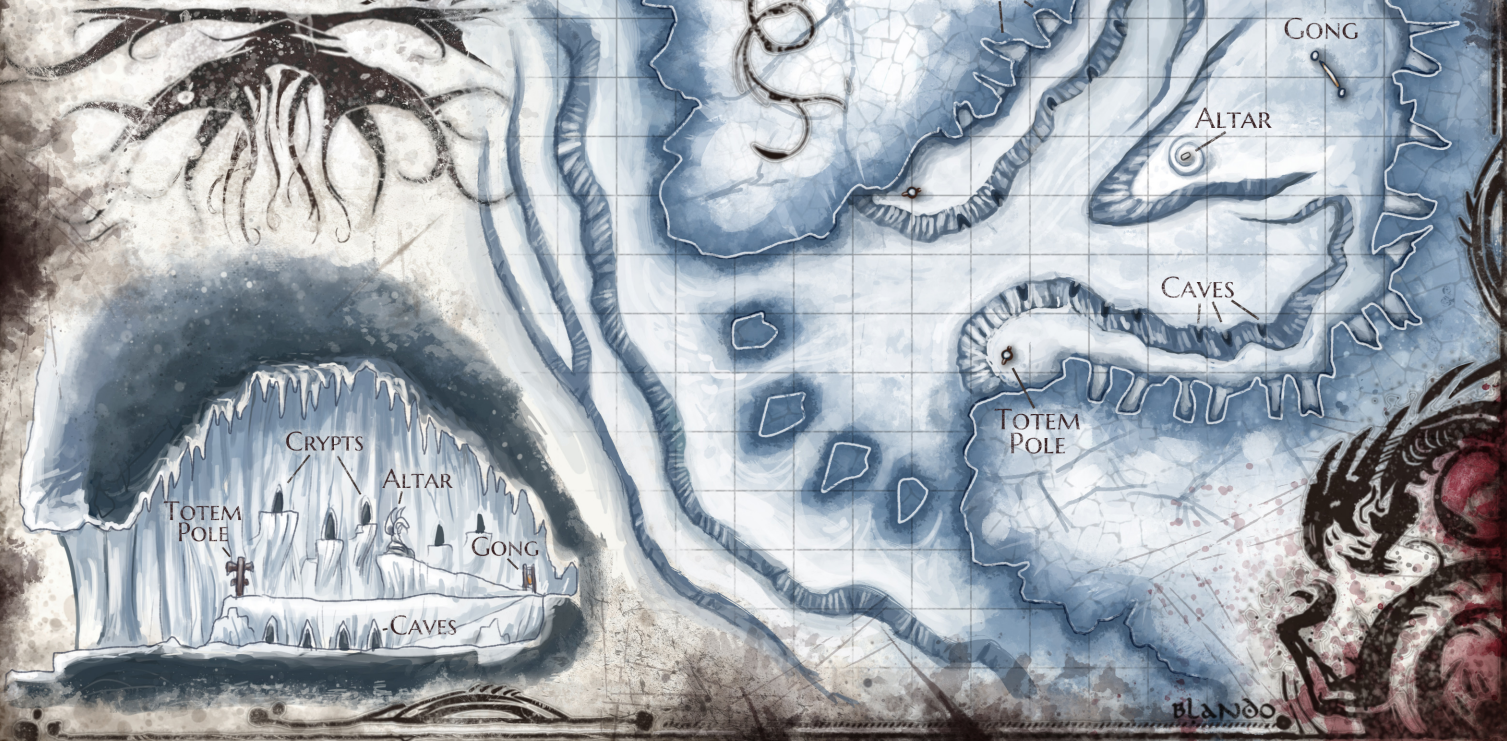

□ = 50 feet

CRYPTS

GONG

ALTAR

CAVES

TOTEM
POLE

CRYPTS

ALTAR

TOTEM
POLE

GONG

CAVES

BLANDO

Great Worm Cavern

□ = 50 feet

N
S

BLANDO

Harper Teleportation Network

mirabar

everlund

neverwinter

yartar

loudwater

waterdeep

Morgur's mound