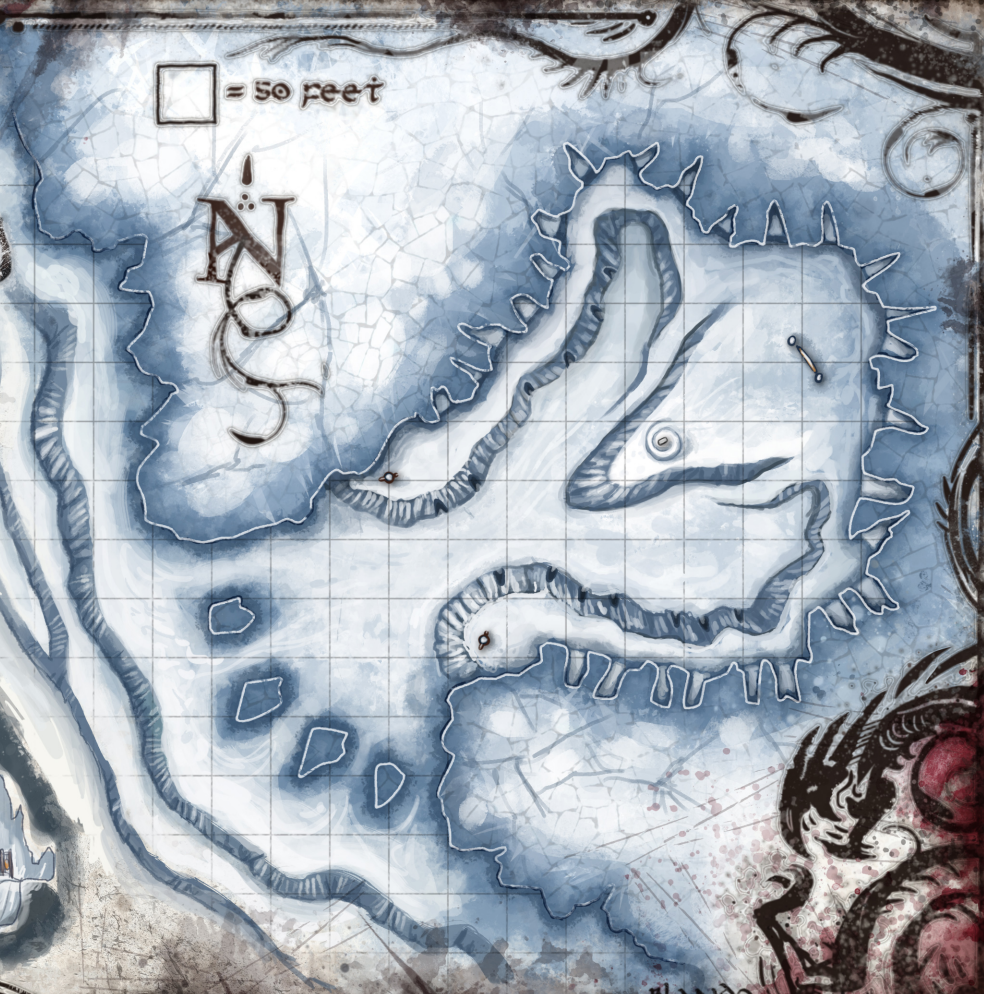

TOTEM
POLE

GONG

CAVES

BLANDO

Great Worm Cavern

□ = 50 feet

N
S

BLANDO

Harper Teleportation Network

mirabar

everlund

neverwinter

yartar

loudwater

waterdeep

Morgur's mound