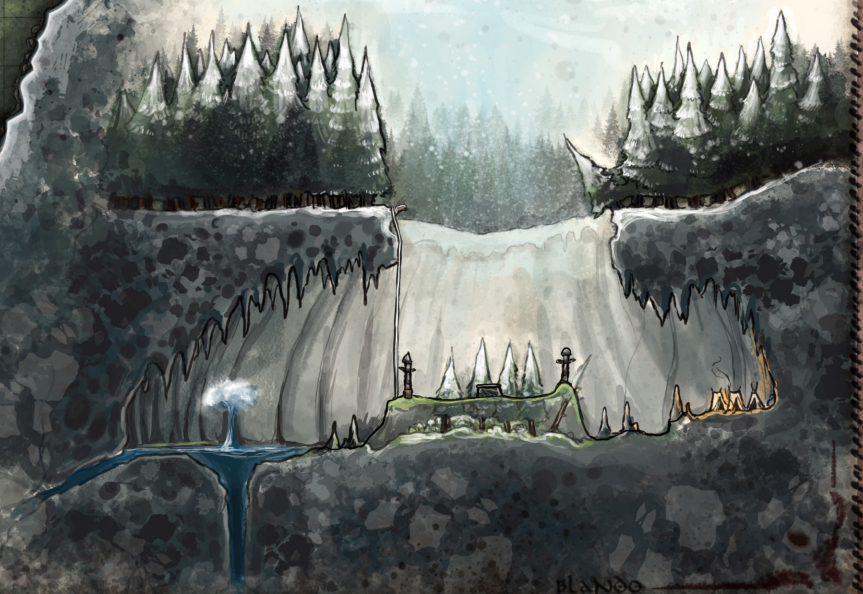

Beorunna's Well

□ = 50 feet

Beorunna's Well

 = 50 feet

Blasoo

FLINT ROCK

= 50 feet

CAIRN