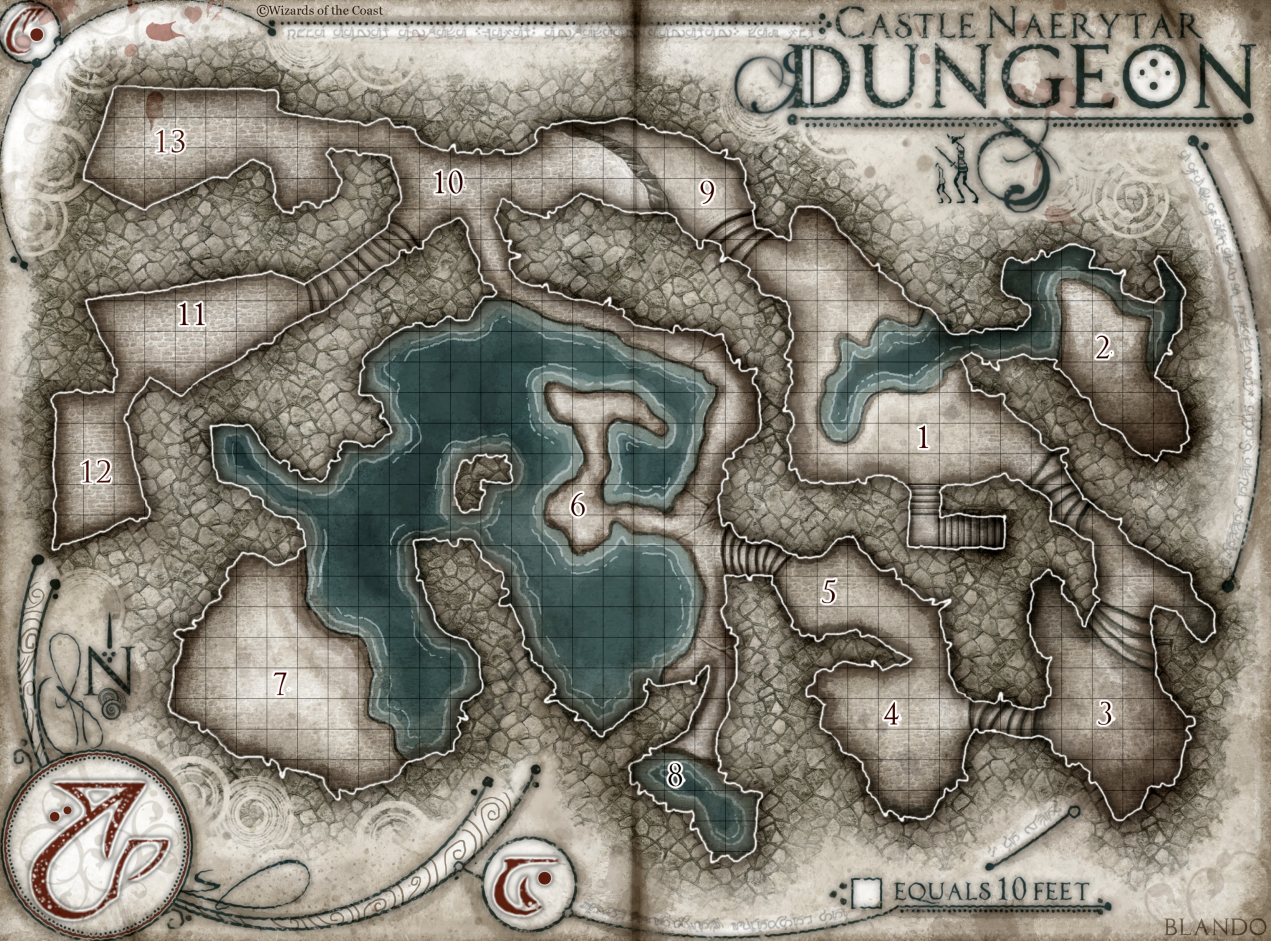

CASTLE NAERYTAR DUNGEON

□ EQUALS 10 FEET.