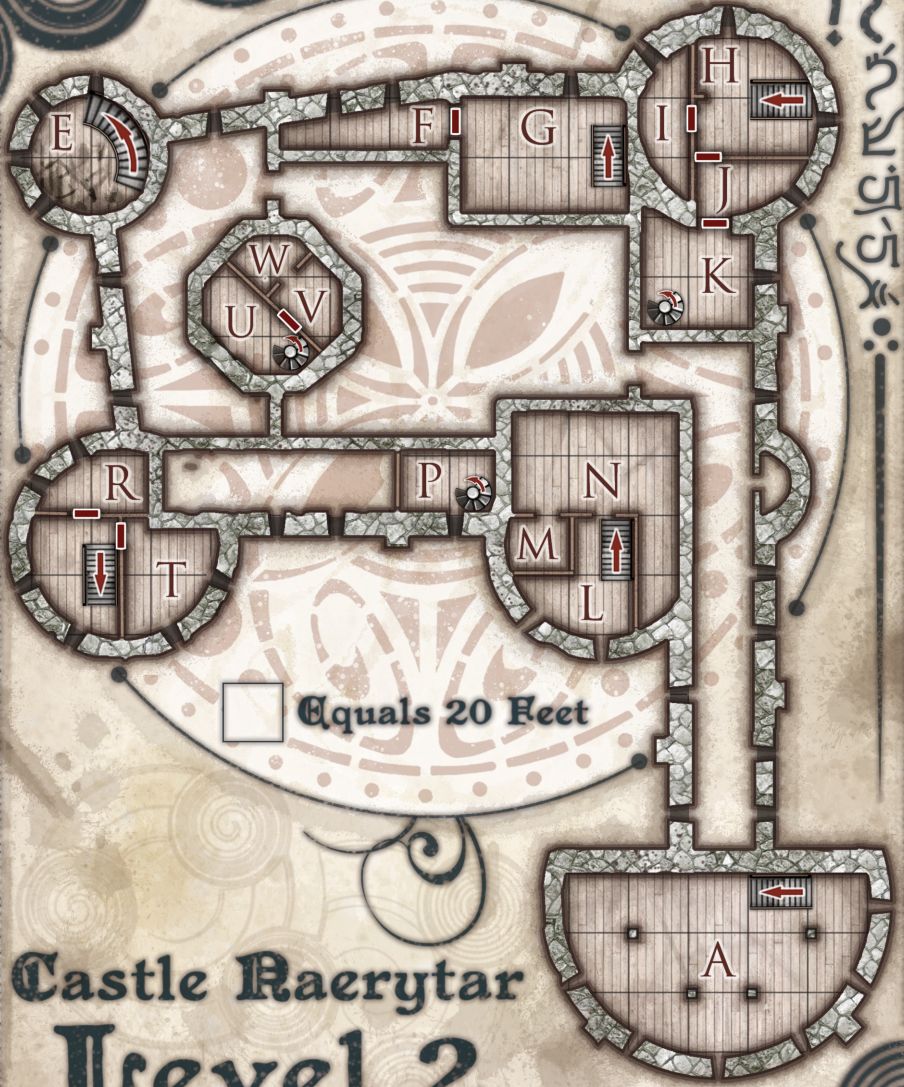

Dragon Hatchery

□ EQUALS 5 FEET

F K N V A T S U L B H

CARNATHR ○ ADHOUSE

LEVEL 2:

LEVEL 1:

EQUALS 5 FEET

CARNATHR ○ ADHOUSE

LEVEL 2:

LEVEL 1:

EQUALS 5 FEET

Castle Naerytar Ground Level

□ Equals 20 Feet

Castle Naerytar Ground Level

□ Equals 20 Feet

□ Equals 20 Feet