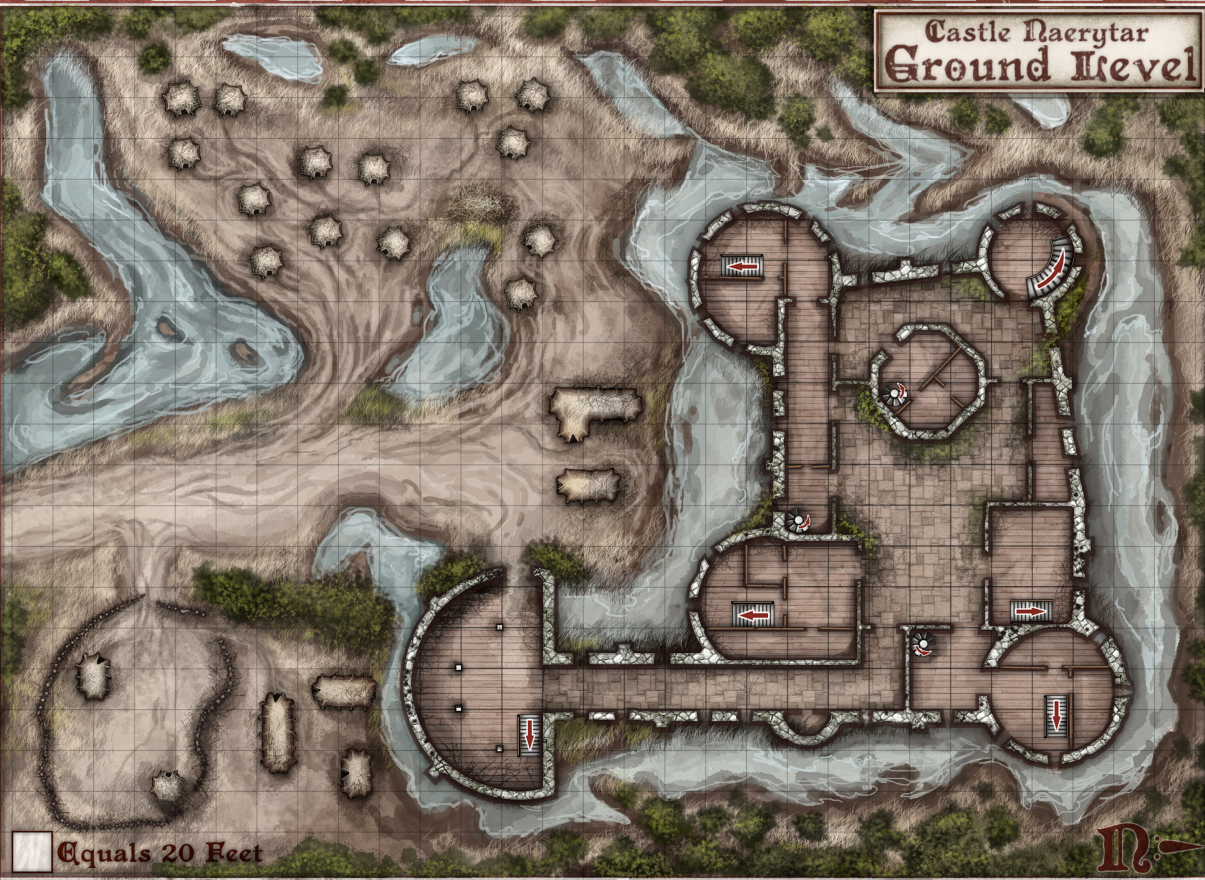

LEVEL 2:

LEVEL 1:

EQUALS 5 FEET

Castle Naerytar Ground Level

□ Equals 20 Feet

Castle Naerytar Ground Level

□ Equals 20 Feet

□ Equals 20 Feet