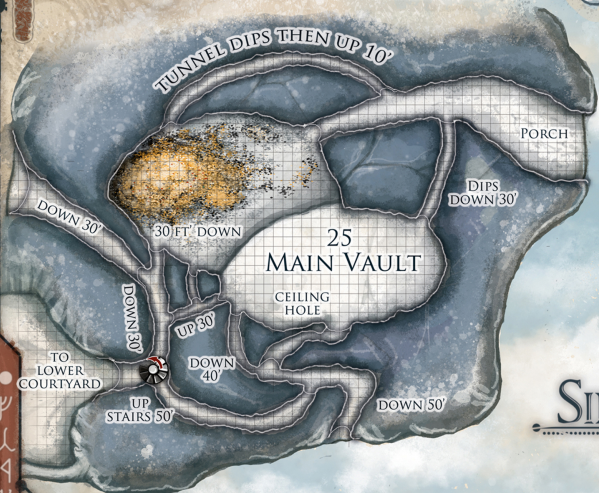

7

□ 10' FEET

SPARNAST

□ 10' FEET

SPARNAST

SKYREACH CASTLE

UPPER COURTYARD

□ EQUALS 5 FEET

SIDE VIEW

ICE TUNNELS

LOWER COURTYARD

SKYREACH CASTLE

UPPER COURTYARD

□ EQUALS 5 FEET

ICE TUNNELS

SIDE VIEW