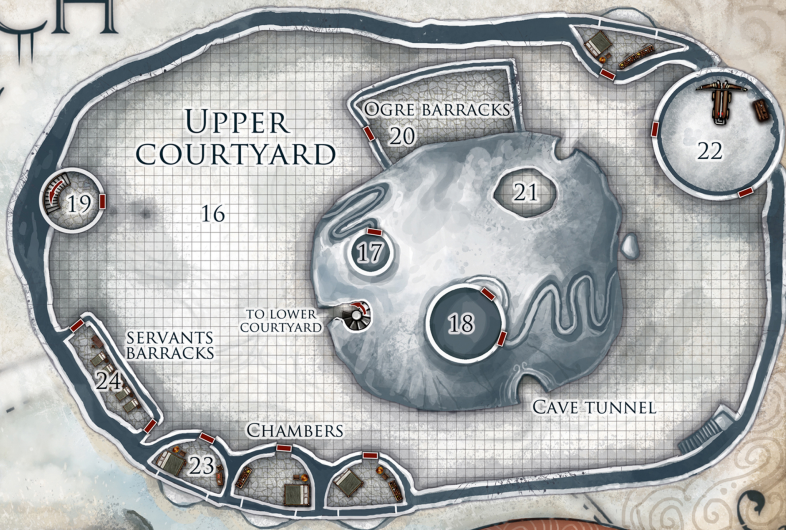

7

□ 10' FEET

SPARNAST

□ 10' FEET

SPARNAST

SKYREACH CASTLE

UPPER COURTYARD

□ EQUALS 5 FEET

SIDE VIEW

ICE TUNNELS

LOWER COURTYARD

SKYREACH CASTLE

UPPER COURTYARD

□ EQUALS 5 FEET

ICE TUNNELS

SIDE VIEW

LOWER COURTYARD