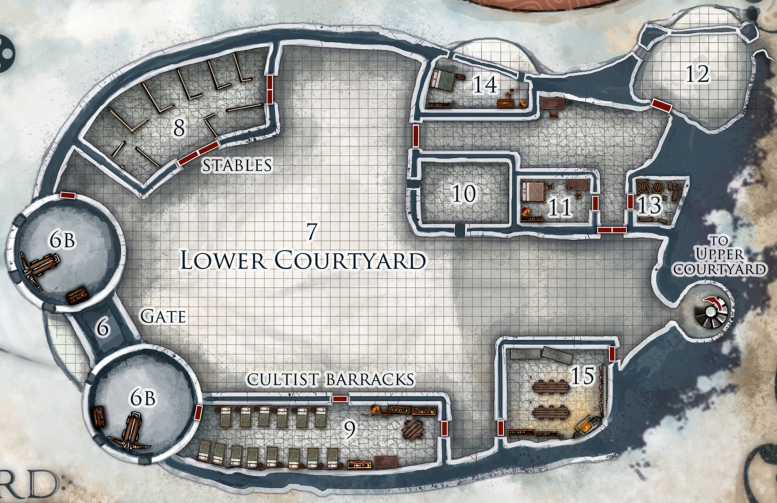

7

□ 10' FEET

SPARNAST

□ 10' FEET

SPARNAST

SKYREACH CASTLE

UPPER COURTYARD

□ EQUALS 5 FEET

SIDE VIEW

ICE TUNNELS

LOWER COURTYARD

SKYREACH CASTLE

UPPER COURTYARD

□ EQUALS 5 FEET

ICE TUNNELS

SIDE VIEW