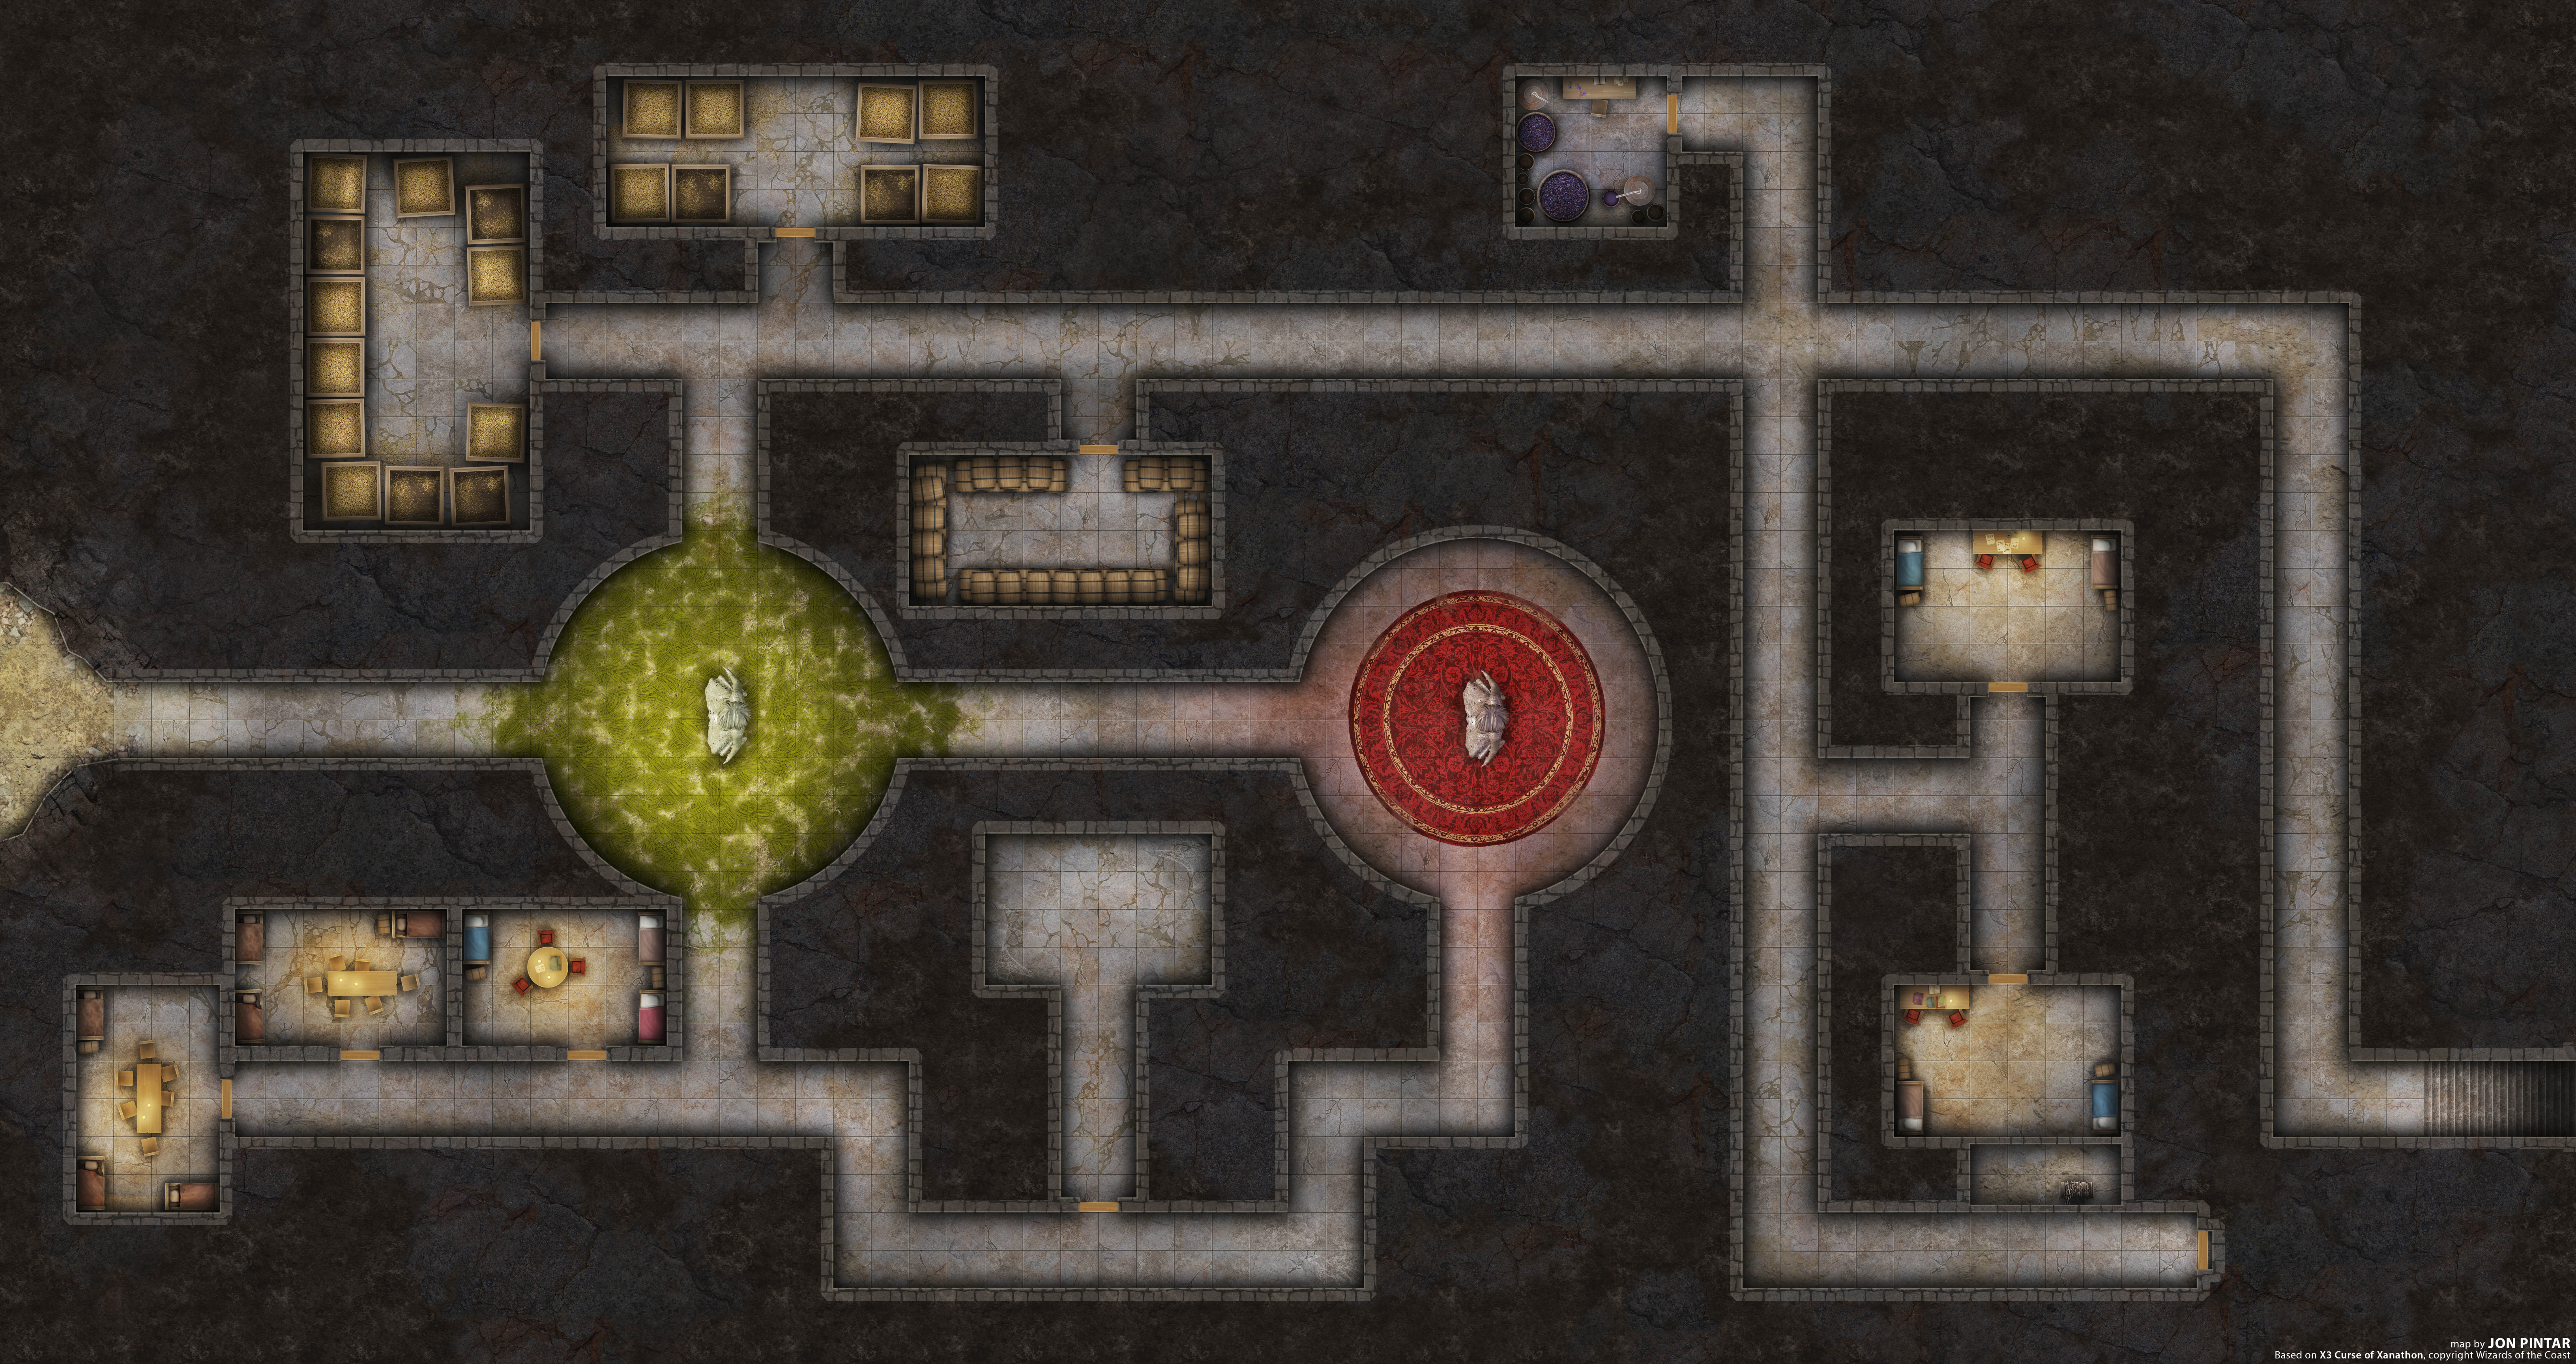

REALISTIC MAPS

CURSE OF XANATHON

BY JON PINTAR

TABLETOP DUNGEON MAPS

THE CITY OF RHOONA

200 feet