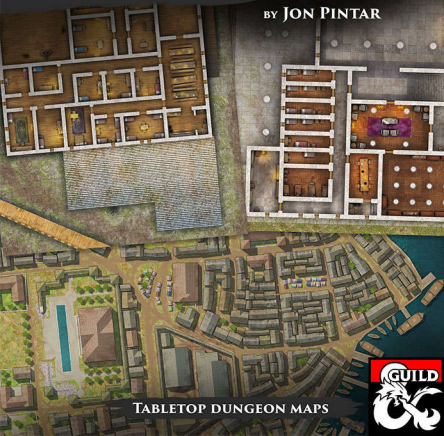

REALISTIC MAPS

CURSE OF XANATHON

BY JON PINTAR

TABLETOP DUNGEON MAPS

THE CITY OF RHOONA

200 feet