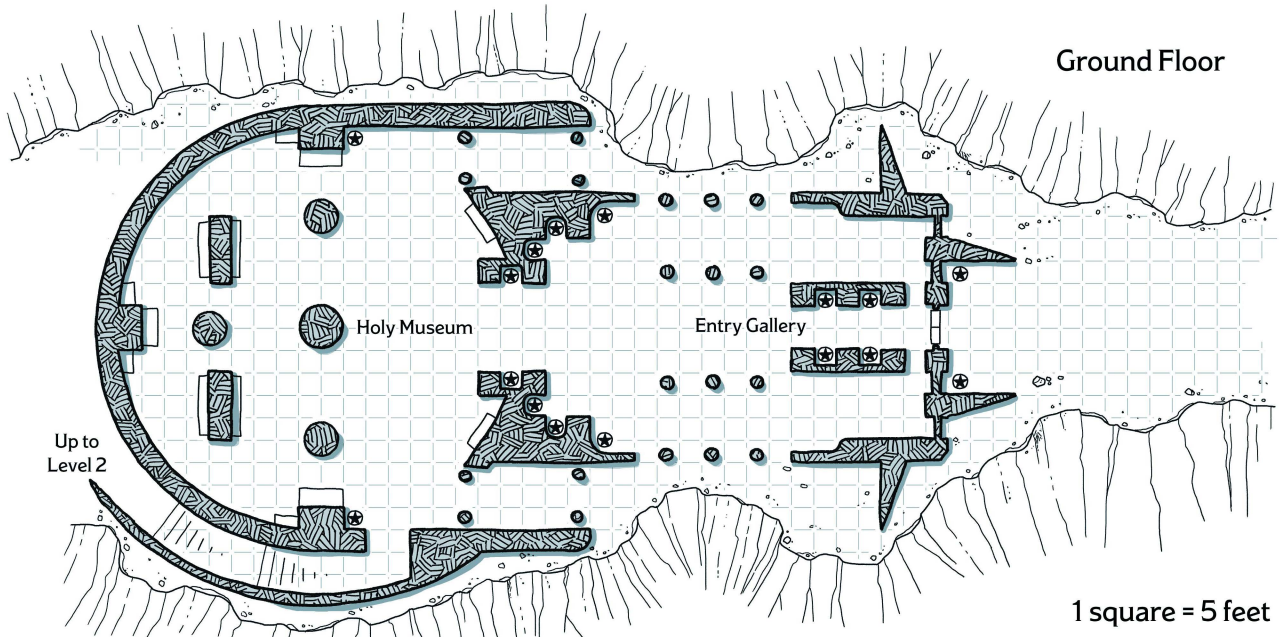

MYTHIC ODYSSEYS OF THEROS™

MAP PACK

DUNGEONS & DRAGONS

Explore the lands of Theros in this accessory
for the world's greatest roleplaying game

Beneath the Fountain

Level 4

Level 5 Rooftop

Level 2

Level 3

Ground Floor

1 square = 5 feet

Arena Interior Arena Exterior

Under the Arena

1 square = 10 feet

1 square = 5 feet

1 square = 5 feet

Scrying Pools

Treasure Vault

Beast Lair

Armory

Shattered Sanctuary

Overgrown Library

1 square = 5 feet

Arcane Tiles
Puzzle