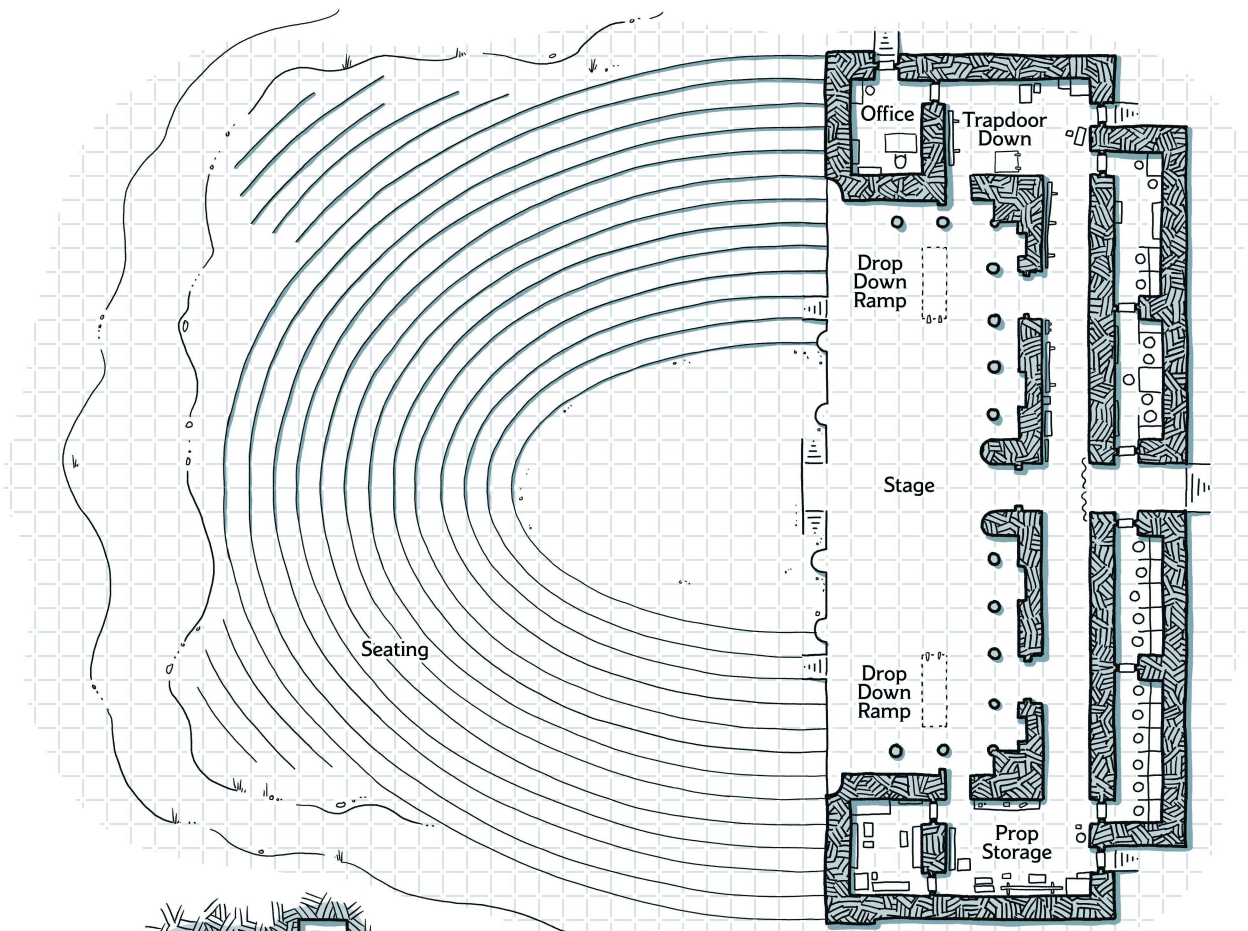

Game Trails

Firepit

Blind

1 square = 5 feet

Priest's Chamber

Laboratory

Secret Tunnel

Giant Snake Lair

Ceiling Entrance

Waterfall

1 square = 5 feet

Underground

1 square = 5 feet

High Priest's Chamber

Sanctuary of Thassa

Hippocamp Stable

Submerged Tunnel

Library

Tidepools

Aquatic Rooms

Beach

Priests

Dorm

Meditation Chambers

Mess

Kitchen

Storage

Dock

1 square = 5 feet

1 square = 5 feet

THE WORLD OF **THEROS**

MAP KEY