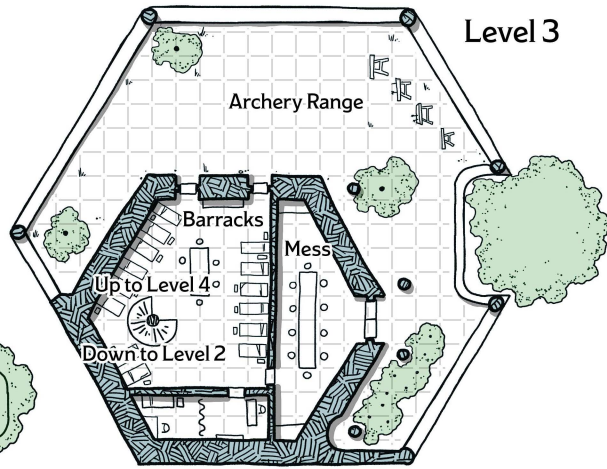

MYTHIC ODYSSEYS OF THEROS™

MAP PACK

DUNGEONS & DRAGONS

Explore the lands of Theros in this accessory
for the world's greatest roleplaying game

Beneath the Fountain

Level 4

Level 5 Rooftop

Level 2

Level 3

Ground Floor

1 square = 5 feet

Arena Interior Arena Exterior

Under the Arena

1 square = 10 feet

1 square = 5 feet

1 square = 5 feet

Scrying Pools

Treasure Vault

Beast Lair

Armory

Shattered Sanctuary

Overgrown Library

1 square = 5 feet

Arcane Tiles
Puzzle