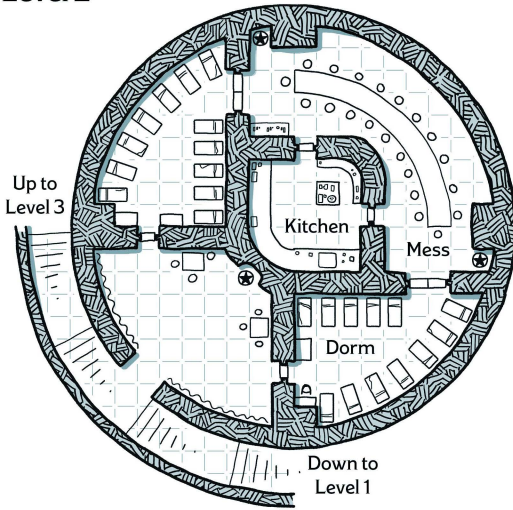

MYTHIC ODYSSEYS OF THEROS™

MAP PACK

DUNGEONS & DRAGONS

Explore the lands of Theros in this accessory
for the world's greatest roleplaying game

Beneath the Fountain

Level 4

Level 5 Rooftop

Level 2

Level 3

Ground Floor

1 square = 5 feet

Arena Interior Arena Exterior

Under the Arena

1 square = 10 feet

1 square = 5 feet

1 square = 5 feet

Scrying Pools

Treasure Vault

Beast Lair

Armory

Shattered Sanctuary

Overgrown Library

1 square = 5 feet

Arcane Tiles
Puzzle