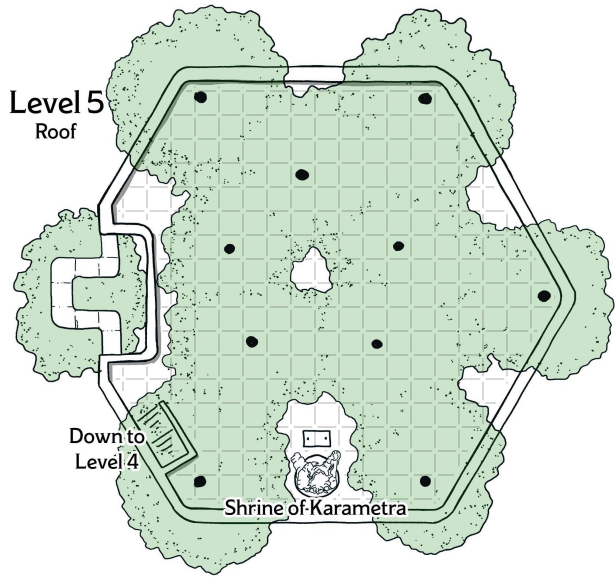

MYTHIC ODYSSEYS OF THEROS™

MAP PACK

DUNGEONS & DRAGONS

Explore the lands of Theros in this accessory
for the world's greatest roleplaying game

Beneath the Fountain

Level 4

Level 5 Rooftop

Level 2

Level 3

Ground Floor

1 square = 5 feet

Arena Interior Arena Exterior

Under the Arena

1 square = 10 feet

1 square = 5 feet

1 square = 5 feet

Scrying Pools

Treasure Vault

Beast Lair

Armory

Shattered Sanctuary

Overgrown Library

1 square = 5 feet

Arcane Tiles
Puzzle