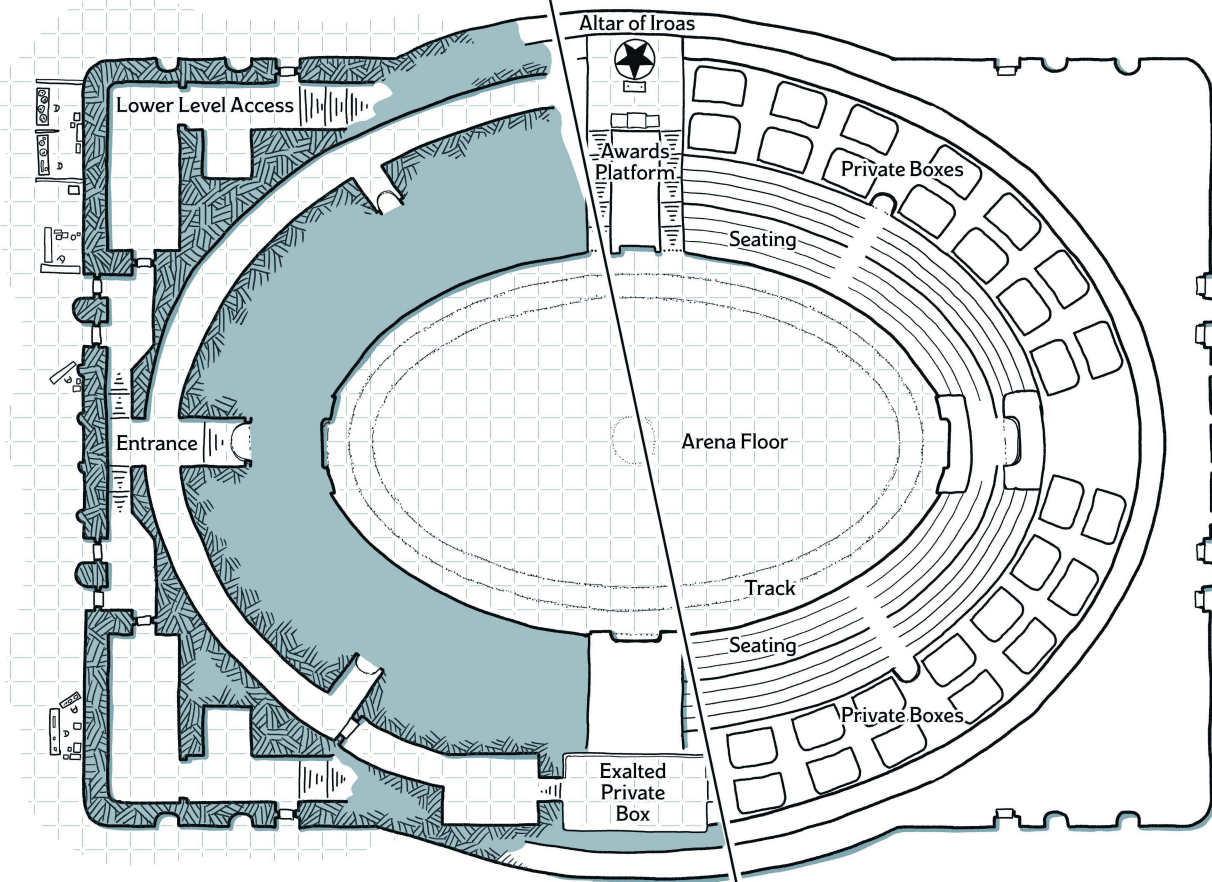

Level 3

Ground Floor

1 square = 5 feet

Arena Interior Arena Exterior

Under the Arena

1 square = 10 feet

1 square = 5 feet

1 square = 5 feet

Scrying Pools

Treasure Vault

Beast Lair

Armory

Shattered Sanctuary

Overgrown Library

1 square = 5 feet

Arcane Tiles
Puzzle

Mess

Kitchen

Storage

Dock

1 square = 5 feet

1 square = 5 feet

THE WORLD OF **THEROS**

MAP KEY