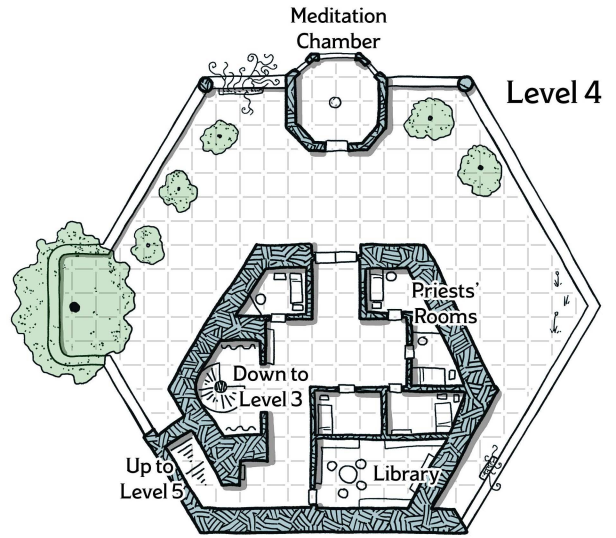

Level 3

Ground Floor

1 square = 5 feet

Arena Interior Arena Exterior

Under the Arena

1 square = 10 feet

1 square = 5 feet

1 square = 5 feet

Scrying Pools

Treasure Vault

Beast Lair

Armory

Shattered Sanctuary

Overgrown Library

1 square = 5 feet

Arcane Tiles
Puzzle