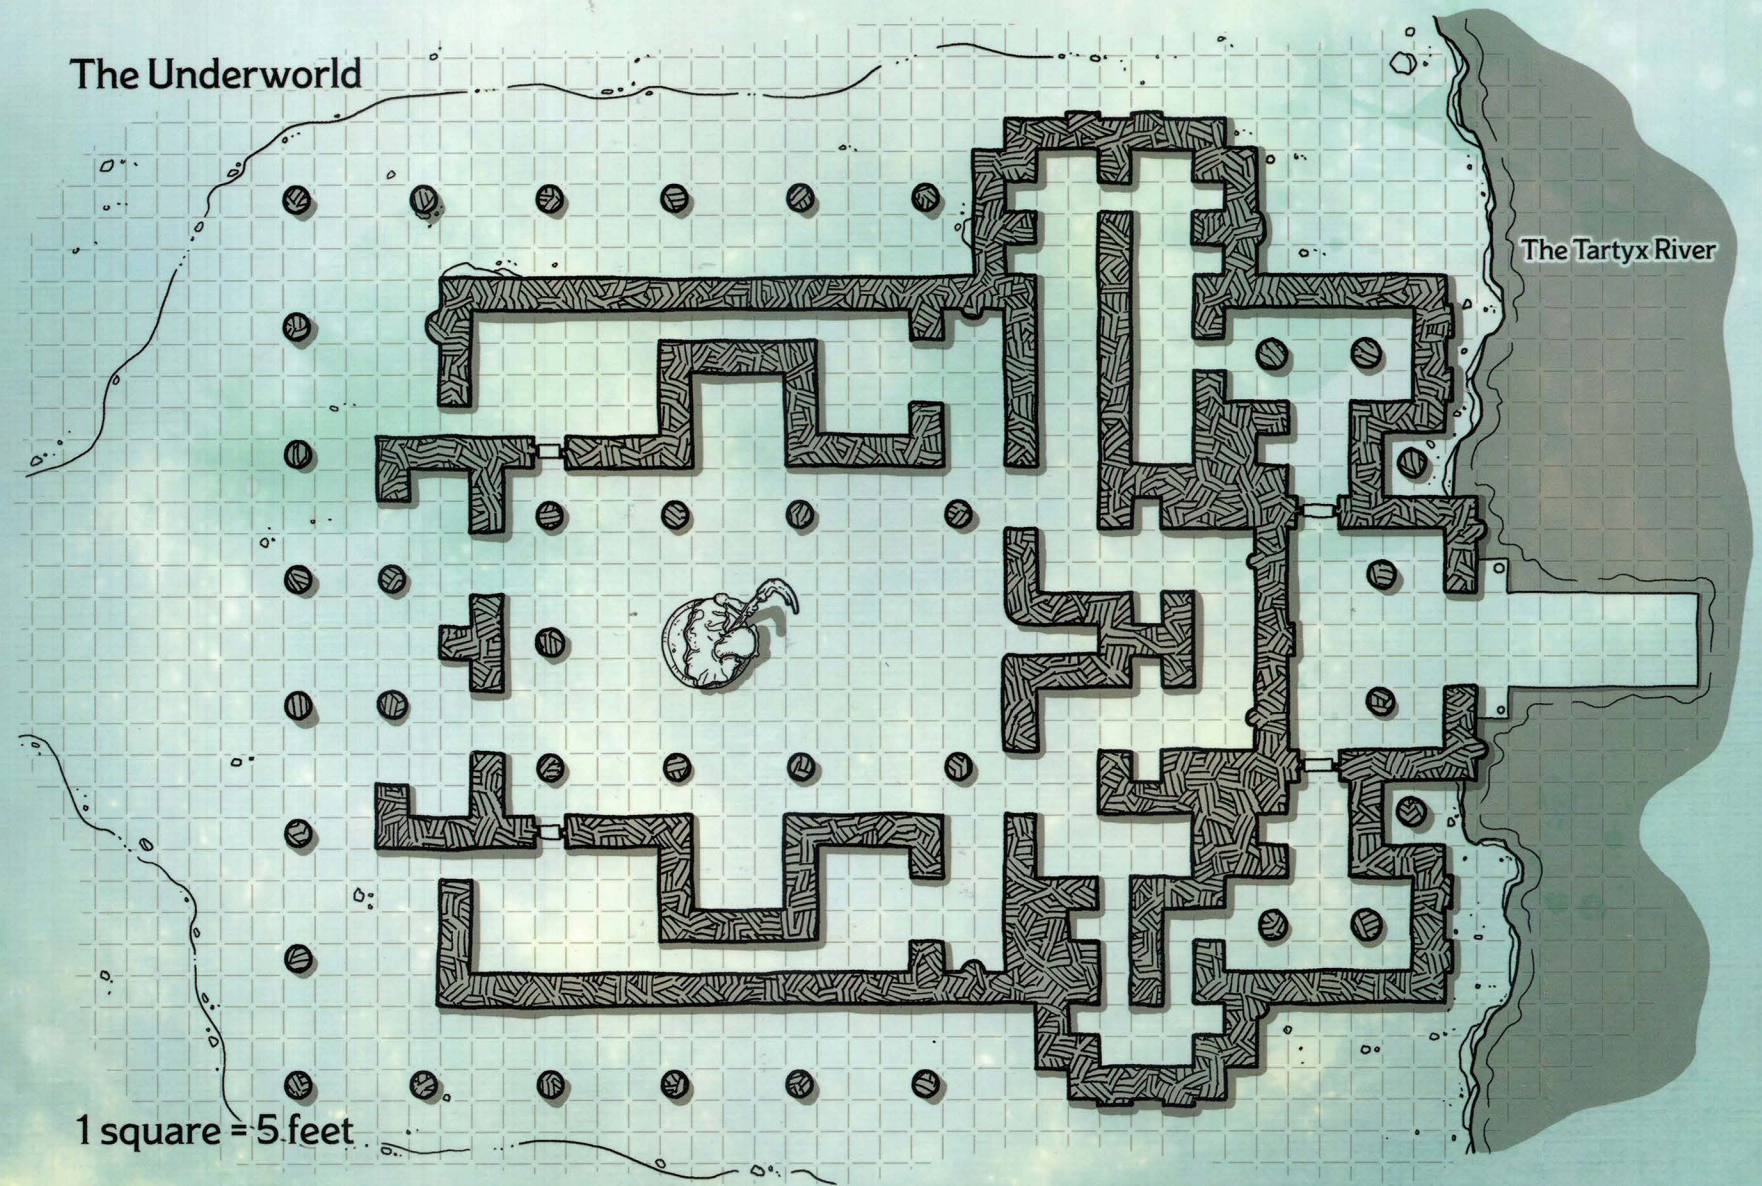

Submerged Tunnel

Library

Tidepools

Aquatic Rooms

Beach

Priests

Dorm

Meditation Chambers

Mess

Kitchen

Storage

Dock

1 square = 5 feet

1 square = 5 feet

THE WORLD OF **THEROS**

MAP KEY