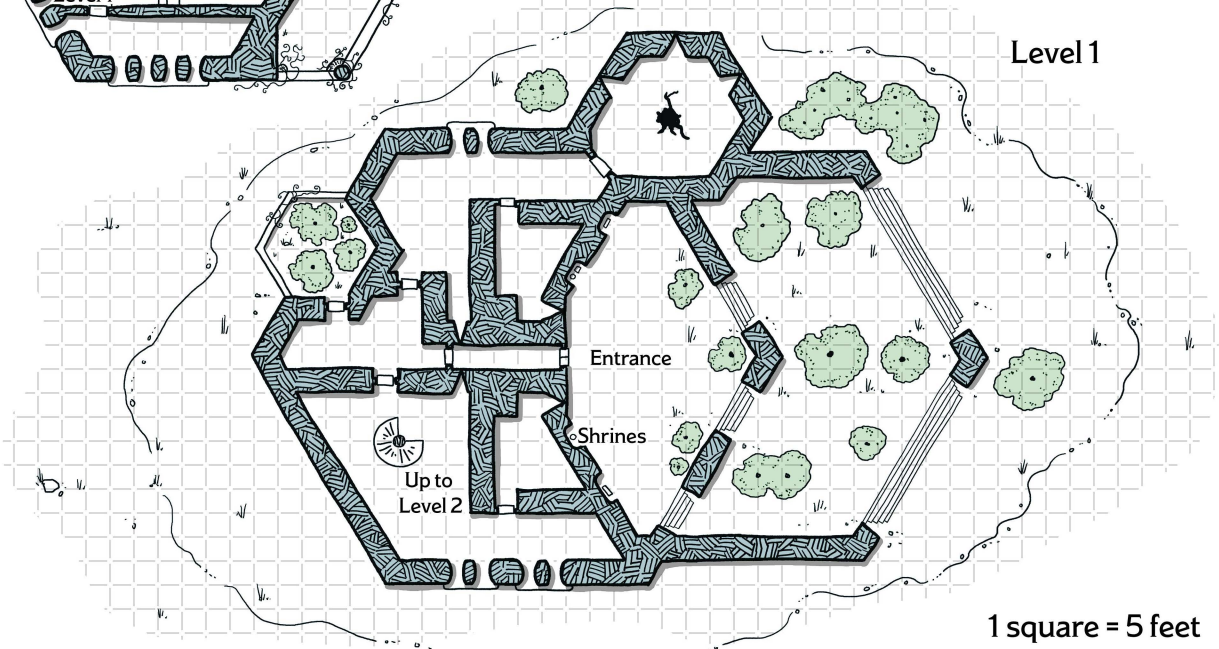

MYTHIC ODYSSEYS OF THEROS™

MAP PACK

DUNGEONS & DRAGONS

Explore the lands of Theros in this accessory
for the world's greatest roleplaying game

Beneath the Fountain

Level 4

Level 5 Rooftop

Level 2

Level 3

Ground Floor

1 square = 5 feet

Arena Interior Arena Exterior

Under the Arena

1 square = 10 feet

1 square = 5 feet

1 square = 5 feet

Scrying Pools

Treasure Vault

Beast Lair

Armory

Shattered Sanctuary

Overgrown Library

1 square = 5 feet

Arcane Tiles
Puzzle