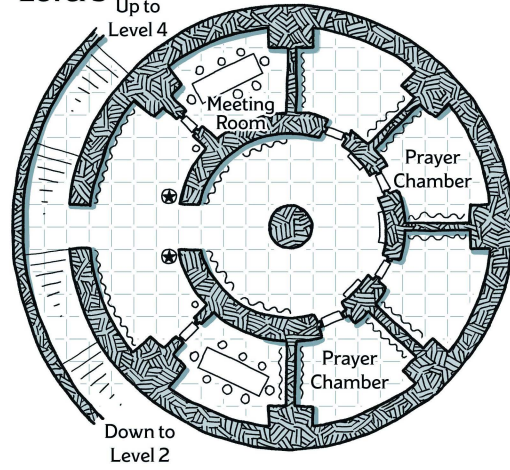

MYTHIC ODYSSEYS OF THEROS™

MAP PACK

DUNGEONS & DRAGONS

Explore the lands of Theros in this accessory
for the world's greatest roleplaying game

Beneath the Fountain

Level 4

Level 5 Rooftop

Level 2

Level 3

Ground Floor

1 square = 5 feet

Arena Interior Arena Exterior

Under the Arena

1 square = 10 feet

1 square = 5 feet

1 square = 5 feet

Scrying Pools

Treasure Vault

Beast Lair

Armory

Shattered Sanctuary

Overgrown Library

1 square = 5 feet

Arcane Tiles
Puzzle