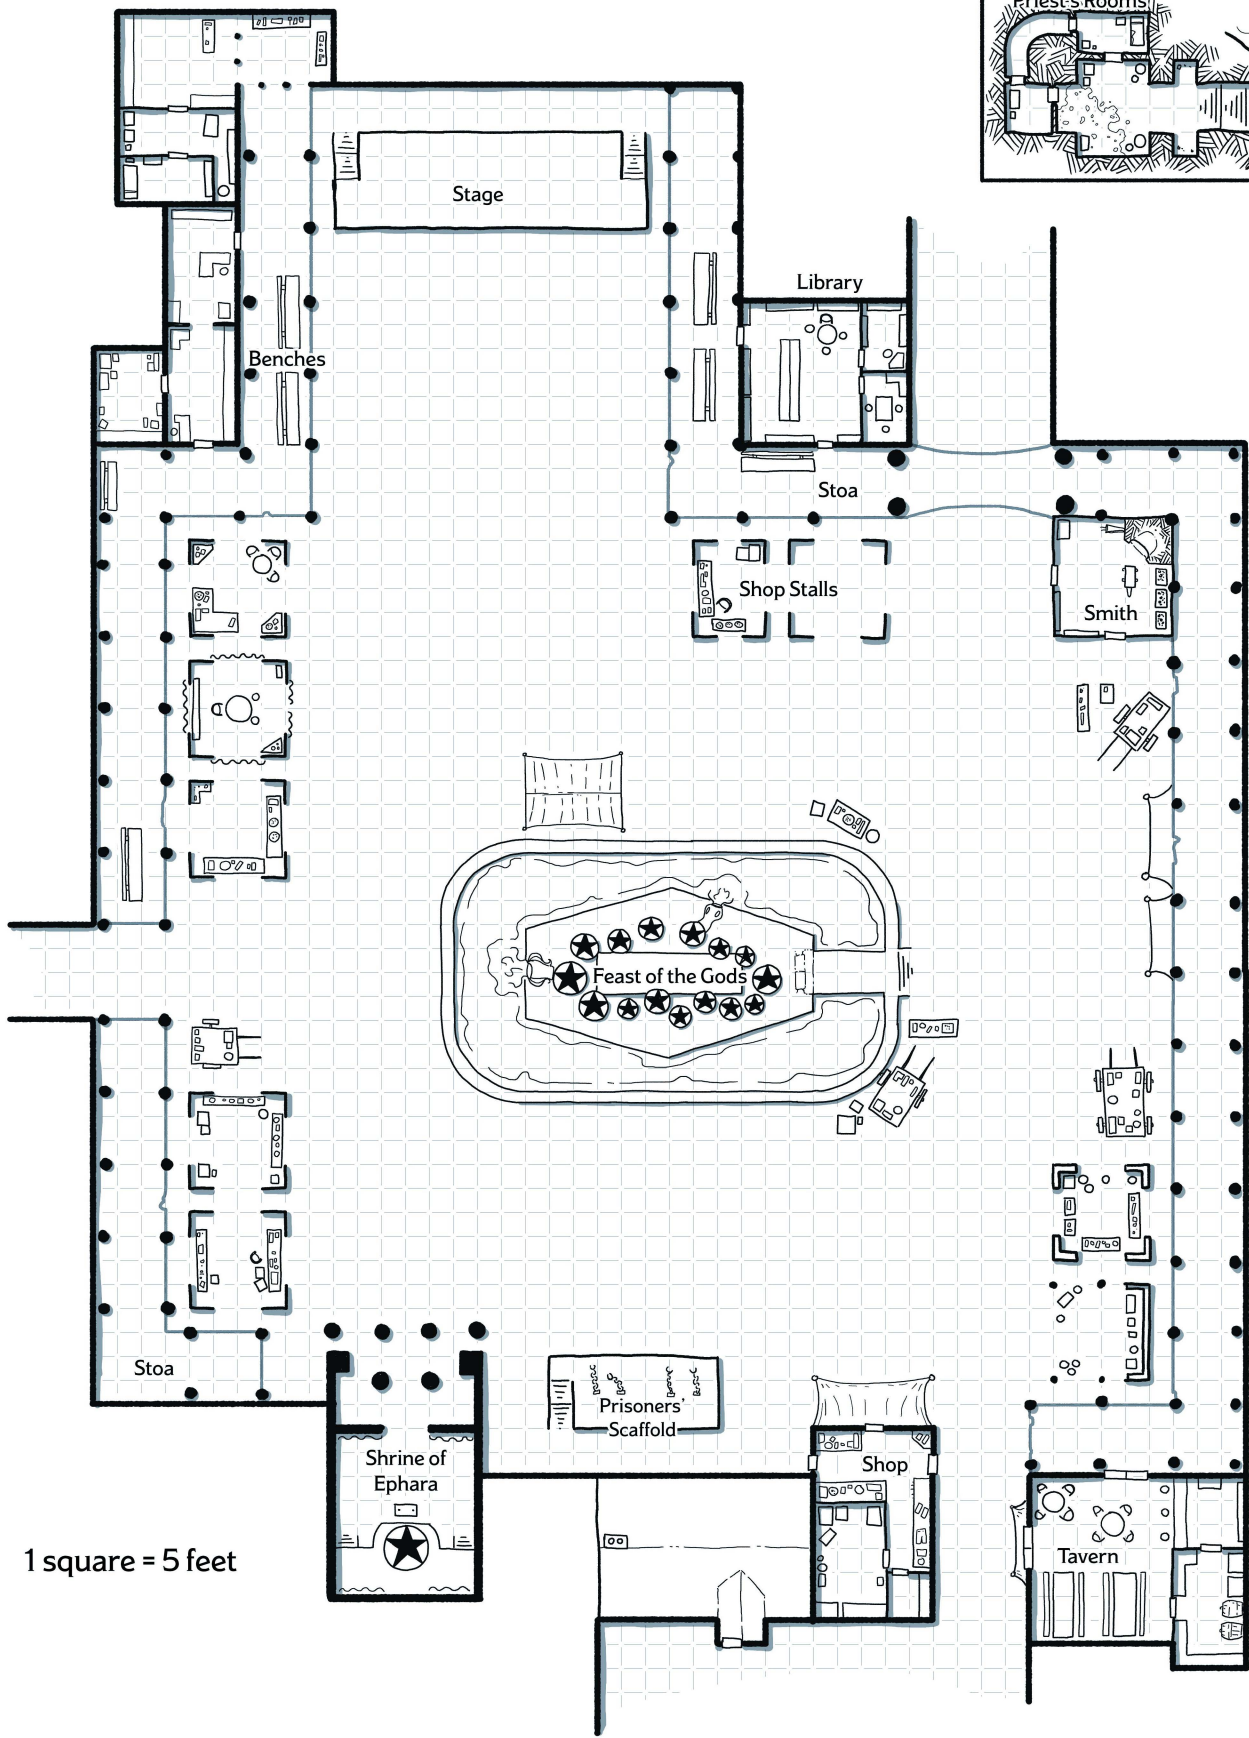

MYTHIC ODYSSEYS OF THEROS™

MAP PACK

DUNGEONS & DRAGONS

Explore the lands of Theros in this accessory
for the world's greatest roleplaying game

Beneath the Fountain

Level 4

Level 5 Rooftop

Level 2

Level 3

Ground Floor

1 square = 5 feet

Arena Interior Arena Exterior

Under the Arena

1 square = 10 feet

1 square = 5 feet

1 square = 5 feet

Scrying Pools

Treasure Vault

Beast Lair

Armory

Shattered Sanctuary

Overgrown Library

1 square = 5 feet

Arcane Tiles
Puzzle

Mess

Kitchen

Storage

Dock

1 square = 5 feet

1 square = 5 feet

THE WORLD OF **THEROS**

MAP KEY