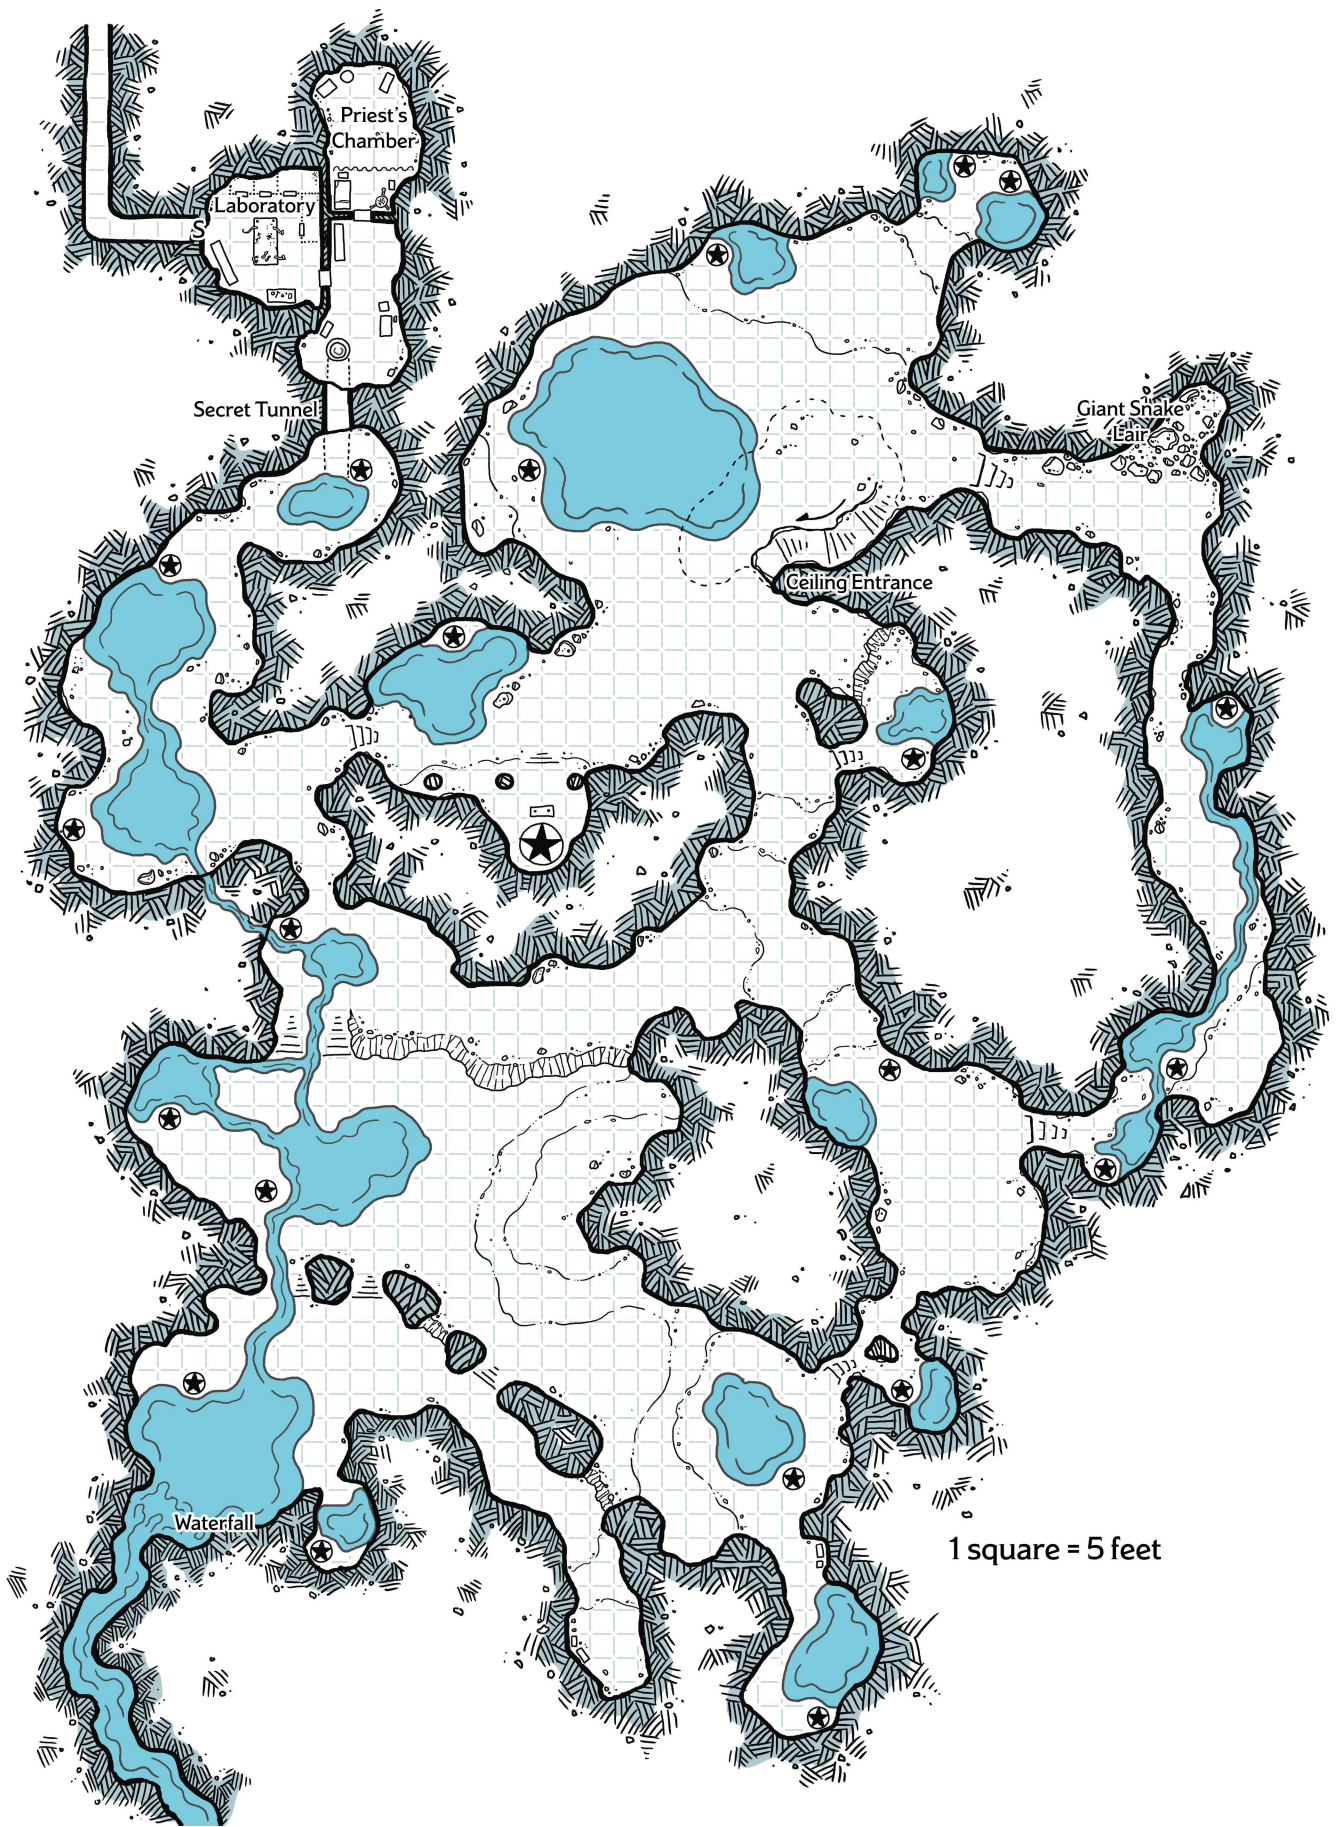

MYTHIC ODYSSEYS OF THEROS™

MAP PACK

DUNGEONS & DRAGONS

Explore the lands of Theros in this accessory
for the world's greatest roleplaying game

Beneath the Fountain

Level 4

Level 5 Rooftop

Level 2

Hunters Quarters

Great Oak

Guest Quarters

Hunters Quarters

Lemon Tree Hung with Bows

Oak Table

Blind

Blind

Game Trails

Firepit

Blind

1 square = 5 feet

Priest's Chamber

Laboratory

Secret Tunnel

Giant Snake Lair

Titan's Stairs

Mt. Kure

Nykthos

Tethmos

Phoenix Stairs

Deyda
Harbor

Lagonna

Pheres