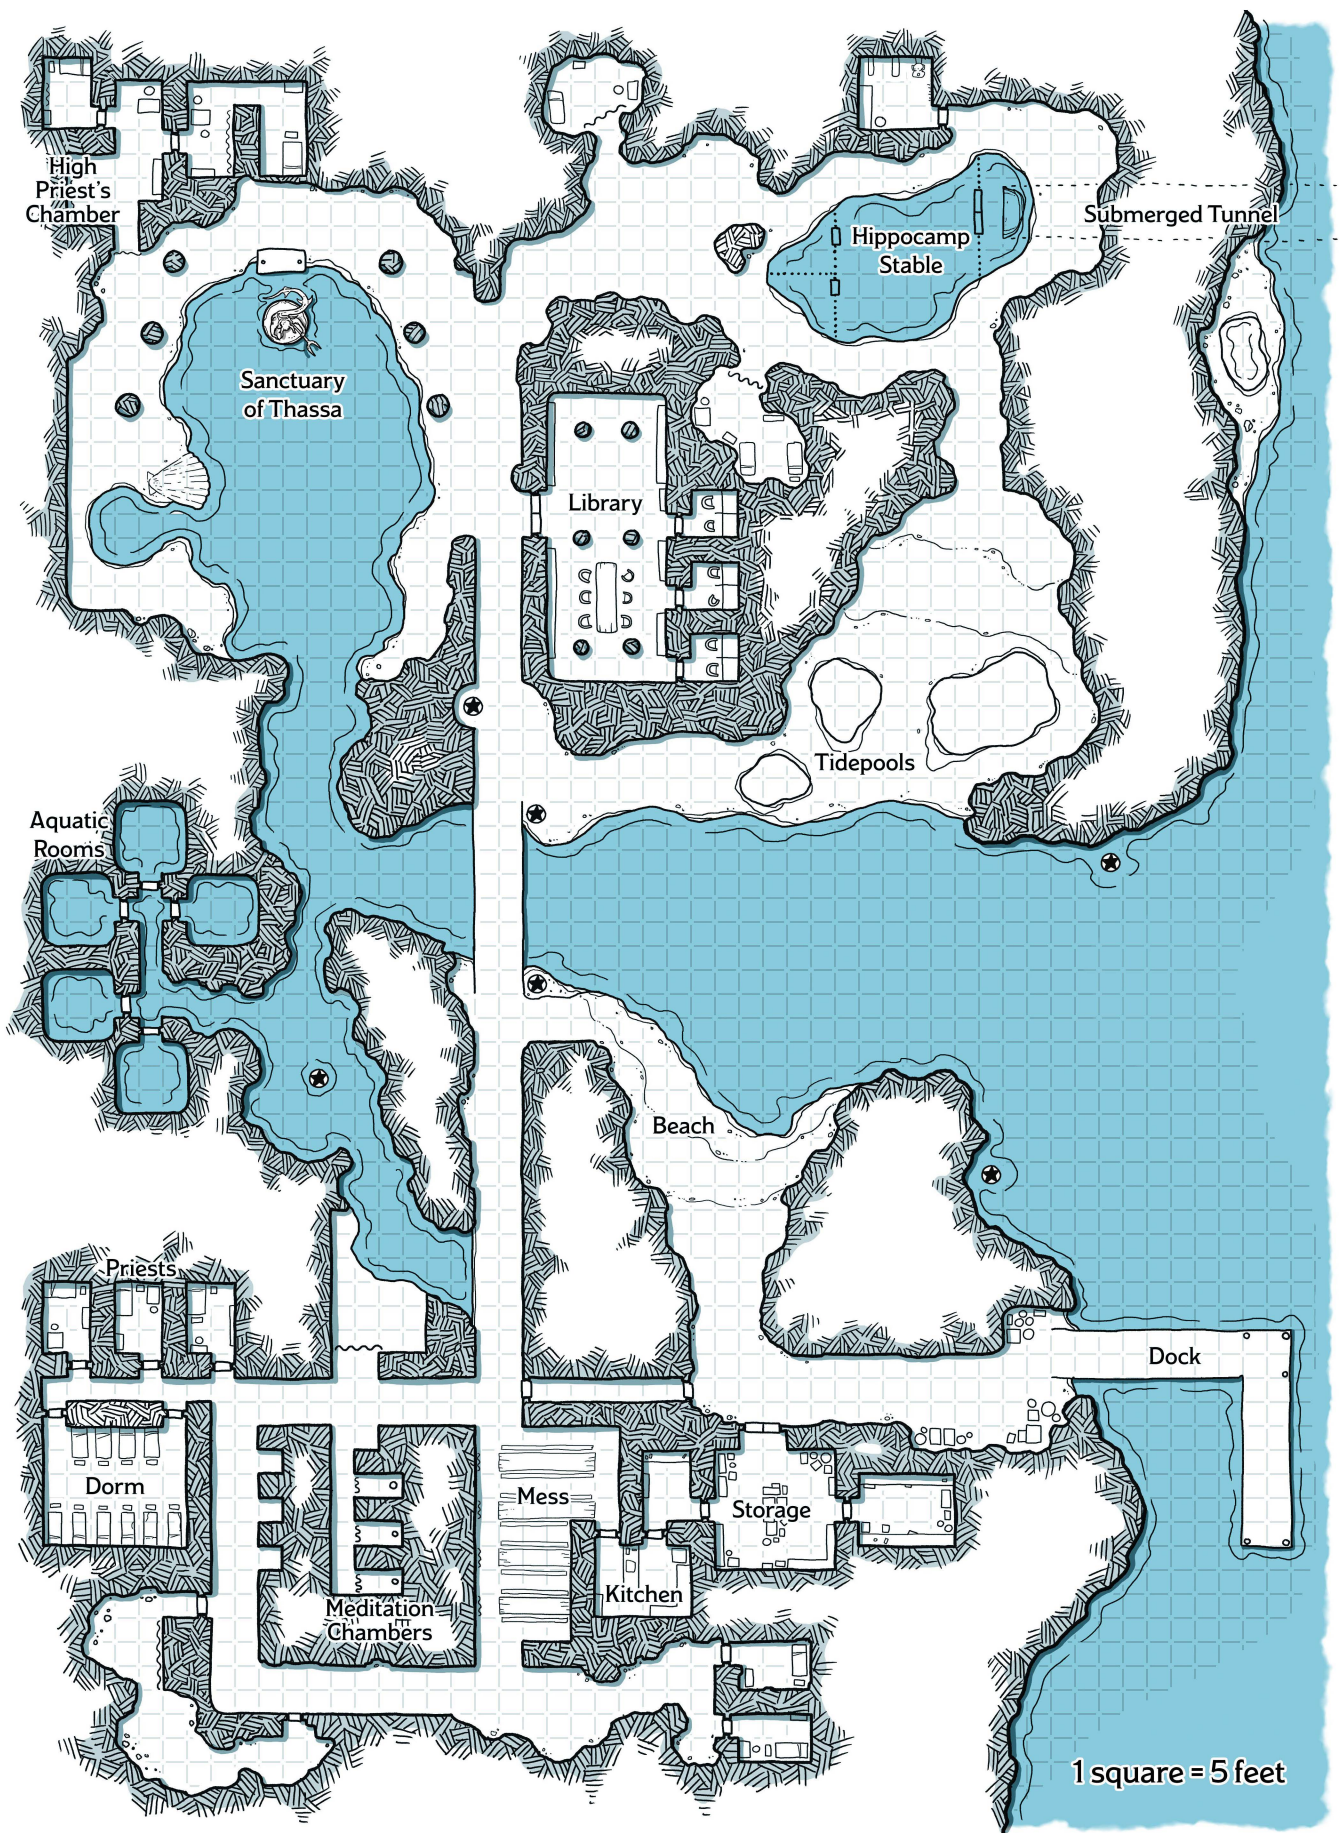

High Priest's Chamber

Sanctuary of Thassa

Hippocamp Stable

Submerged Tunnel

Library

Tidepools

Aquatic Rooms

Beach

Priests

Dorm

Meditation Chambers

Mess

Kitchen

Storage

Dock

1 square = 5 feet