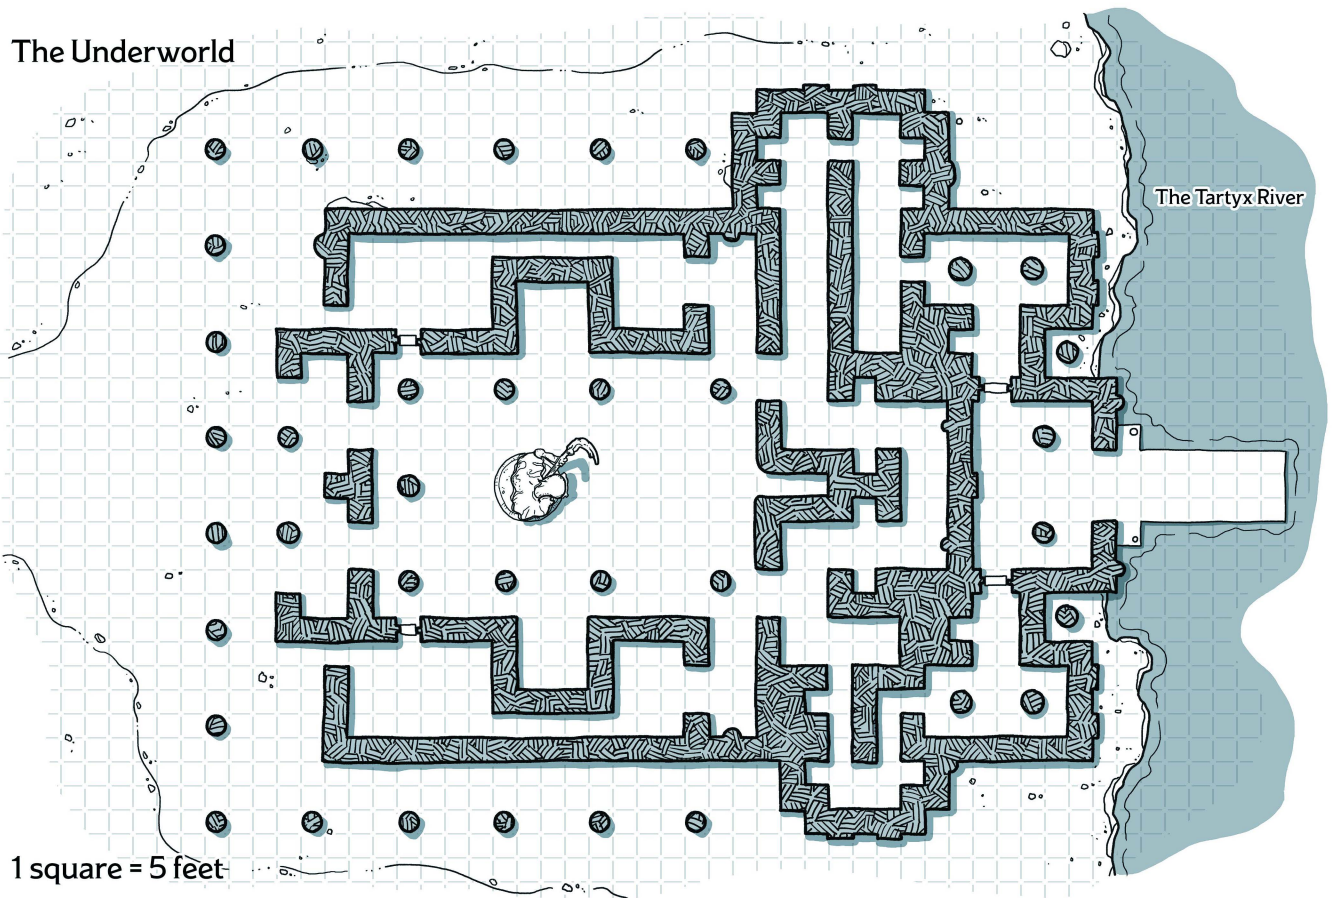

MYTHIC ODYSSEYS OF THEROS™

MAP PACK

DUNGEONS & DRAGONS

Explore the lands of Theros in this accessory
for the world's greatest roleplaying game

Beneath the Fountain

Level 4

Level 5 Rooftop

Level 2

Scrying Pools

Treasure Vault

Beast Lair

Armory

Shattered Sanctuary

Overgrown Library

1 square = 5 feet

Arcane Tiles
Puzzle

Titan's Stairs

Mt. Kure

Nykthos

Tethmos

Phoenix Stairs

Deyda
Harbor

Lagonna

Pheres