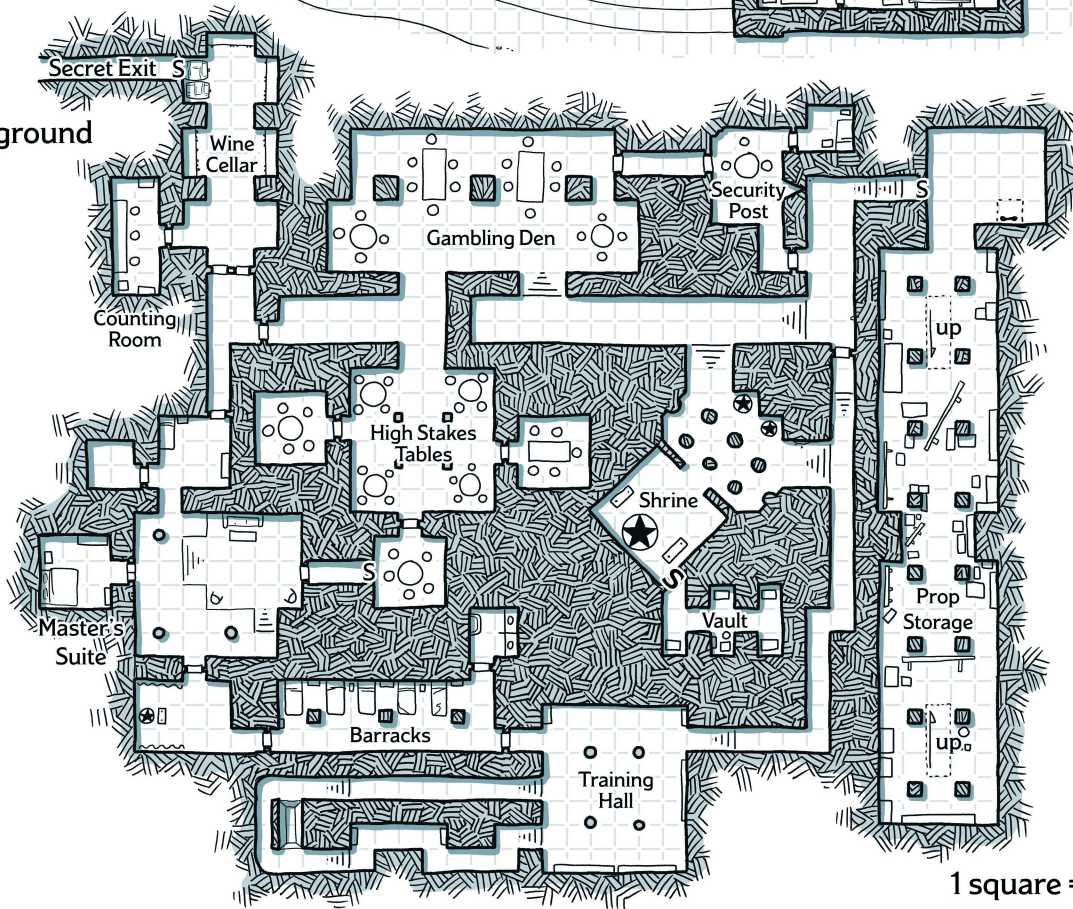

Underground