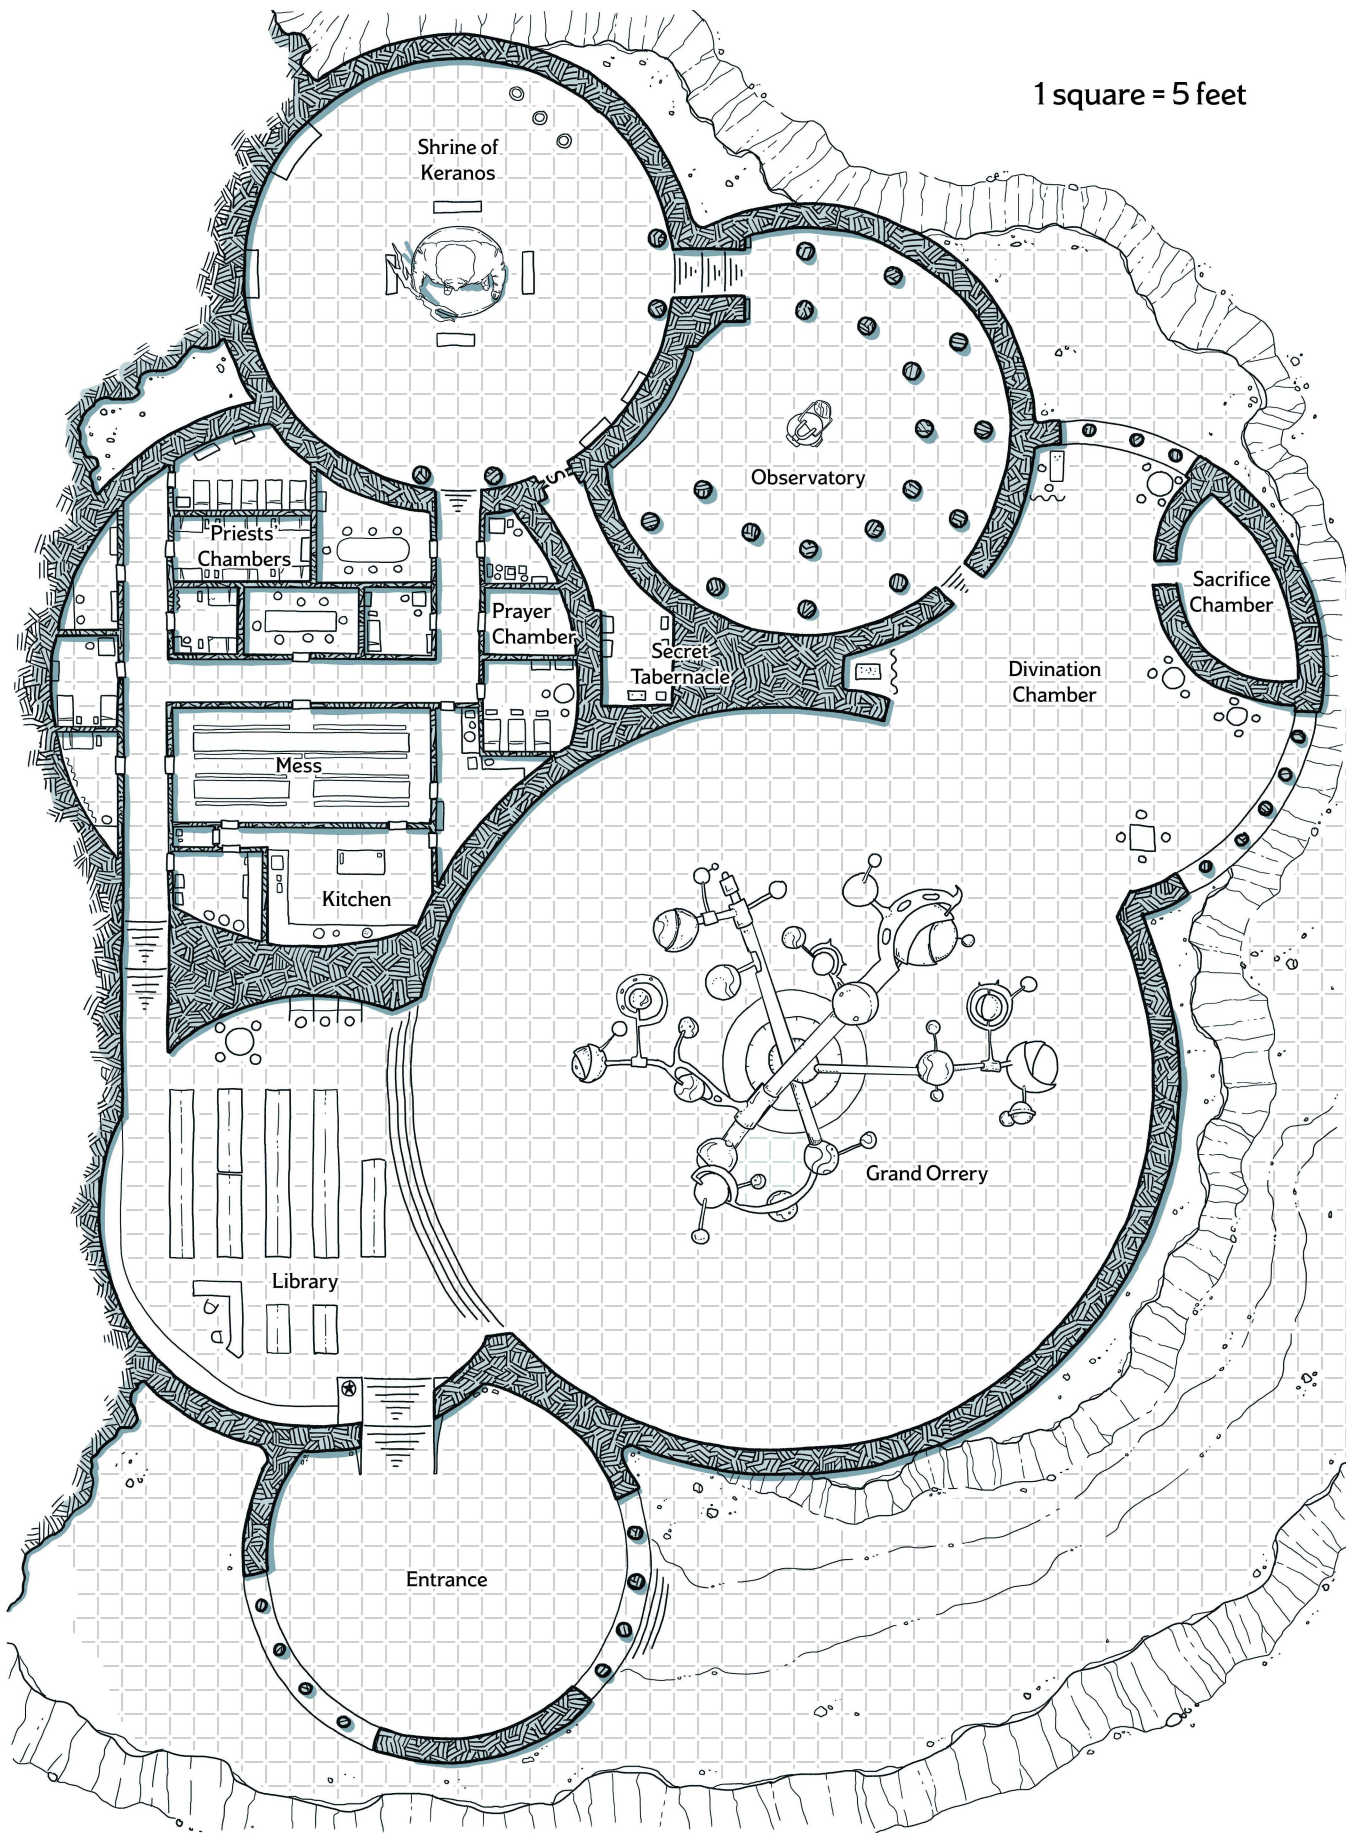

MYTHIC ODYSSEYS OF THEROS™

MAP PACK

DUNGEONS & DRAGONS

Explore the lands of Theros in this accessory
for the world's greatest roleplaying game

Beneath the Fountain

Level 4

Level 5 Rooftop

Level 2

Level 3

Ground Floor

1 square = 5 feet

Arena Interior Arena Exterior

Under the Arena

1 square = 10 feet

1 square = 5 feet

1 square = 5 feet

Scrying Pools

Treasure Vault

Beast Lair

Armory

Shattered Sanctuary

Overgrown Library

1 square = 5 feet

Arcane Tiles
Puzzle