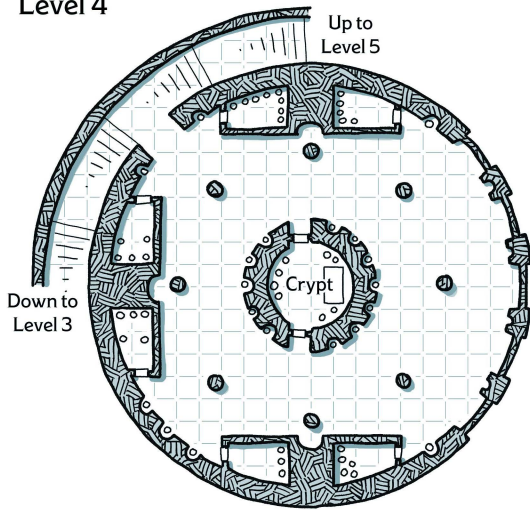

MYTHIC ODYSSEYS OF THEROS™

MAP PACK

DUNGEONS & DRAGONS

Explore the lands of Theros in this accessory
for the world's greatest roleplaying game

Beneath the Fountain

Level 4

Level 5 Rooftop

Level 2

Level 3

Ground Floor

1 square = 5 feet

Arena Interior Arena Exterior

Under the Arena

1 square = 10 feet

1 square = 5 feet

1 square = 5 feet

Scrying Pools

Treasure Vault

Beast Lair

Armory

Shattered Sanctuary

Overgrown Library

1 square = 5 feet

Arcane Tiles
Puzzle