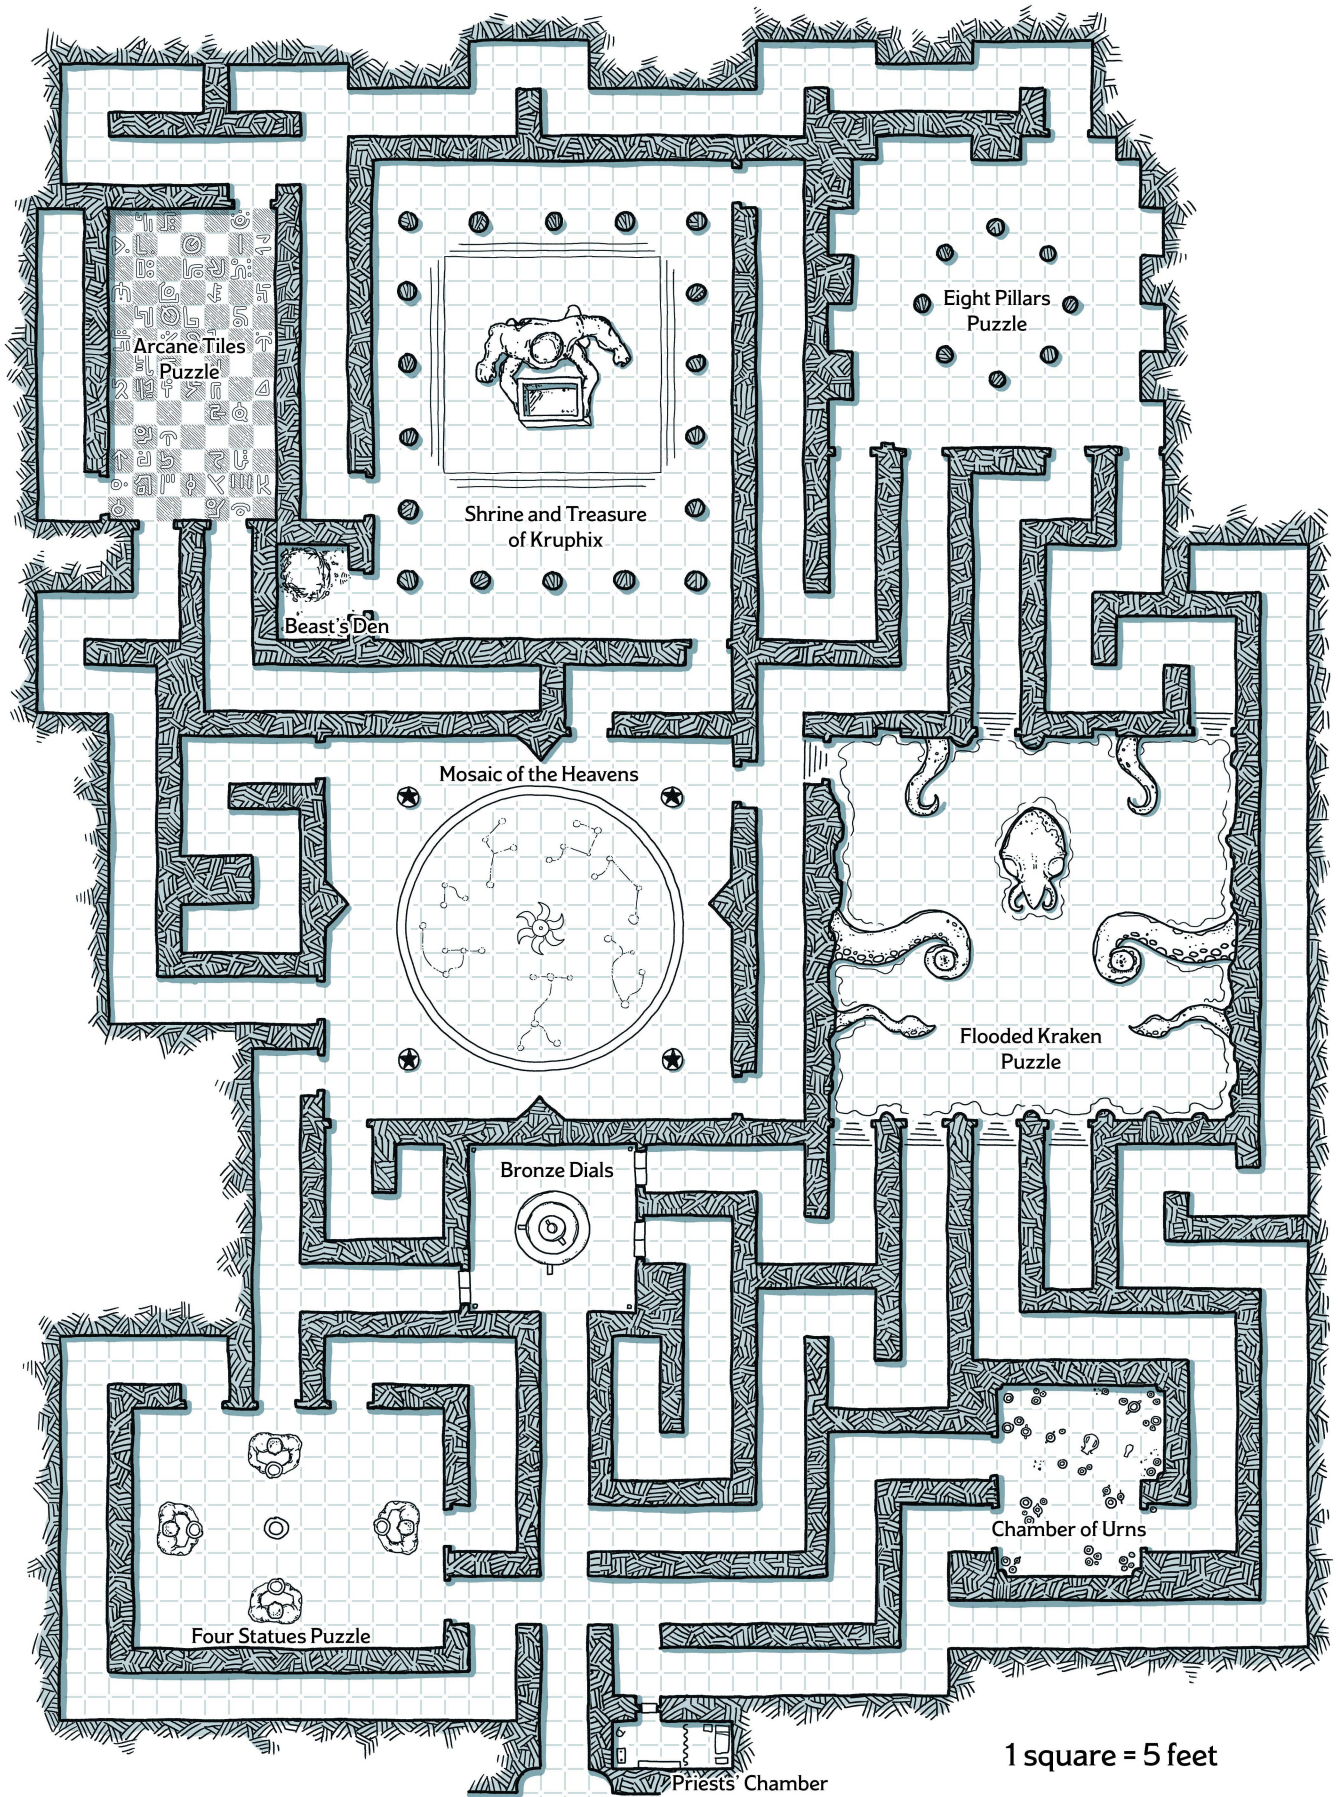

MYTHIC ODYSSEYS OF THEROS™

MAP PACK

DUNGEONS & DRAGONS

Explore the lands of Theros in this accessory
for the world's greatest roleplaying game

Beneath the Fountain

Level 4

Level 5 Rooftop

Level 2

Level 3

Ground Floor

1 square = 5 feet

Arena Interior Arena Exterior

Under the Arena

1 square = 10 feet

1 square = 5 feet

1 square = 5 feet

Scrying Pools

Treasure Vault

Beast Lair

Armory

Shattered Sanctuary

Overgrown Library

1 square = 5 feet

Arcane Tiles
Puzzle

Shrine and Treasure
of Kruphix

Beast's Den

Eight Pillars
Puzzle

Mosaic of the Heavens

Flooded Kraken
Puzzle

Bronze Dials

Chamber of Urns

Four Statues Puzzle