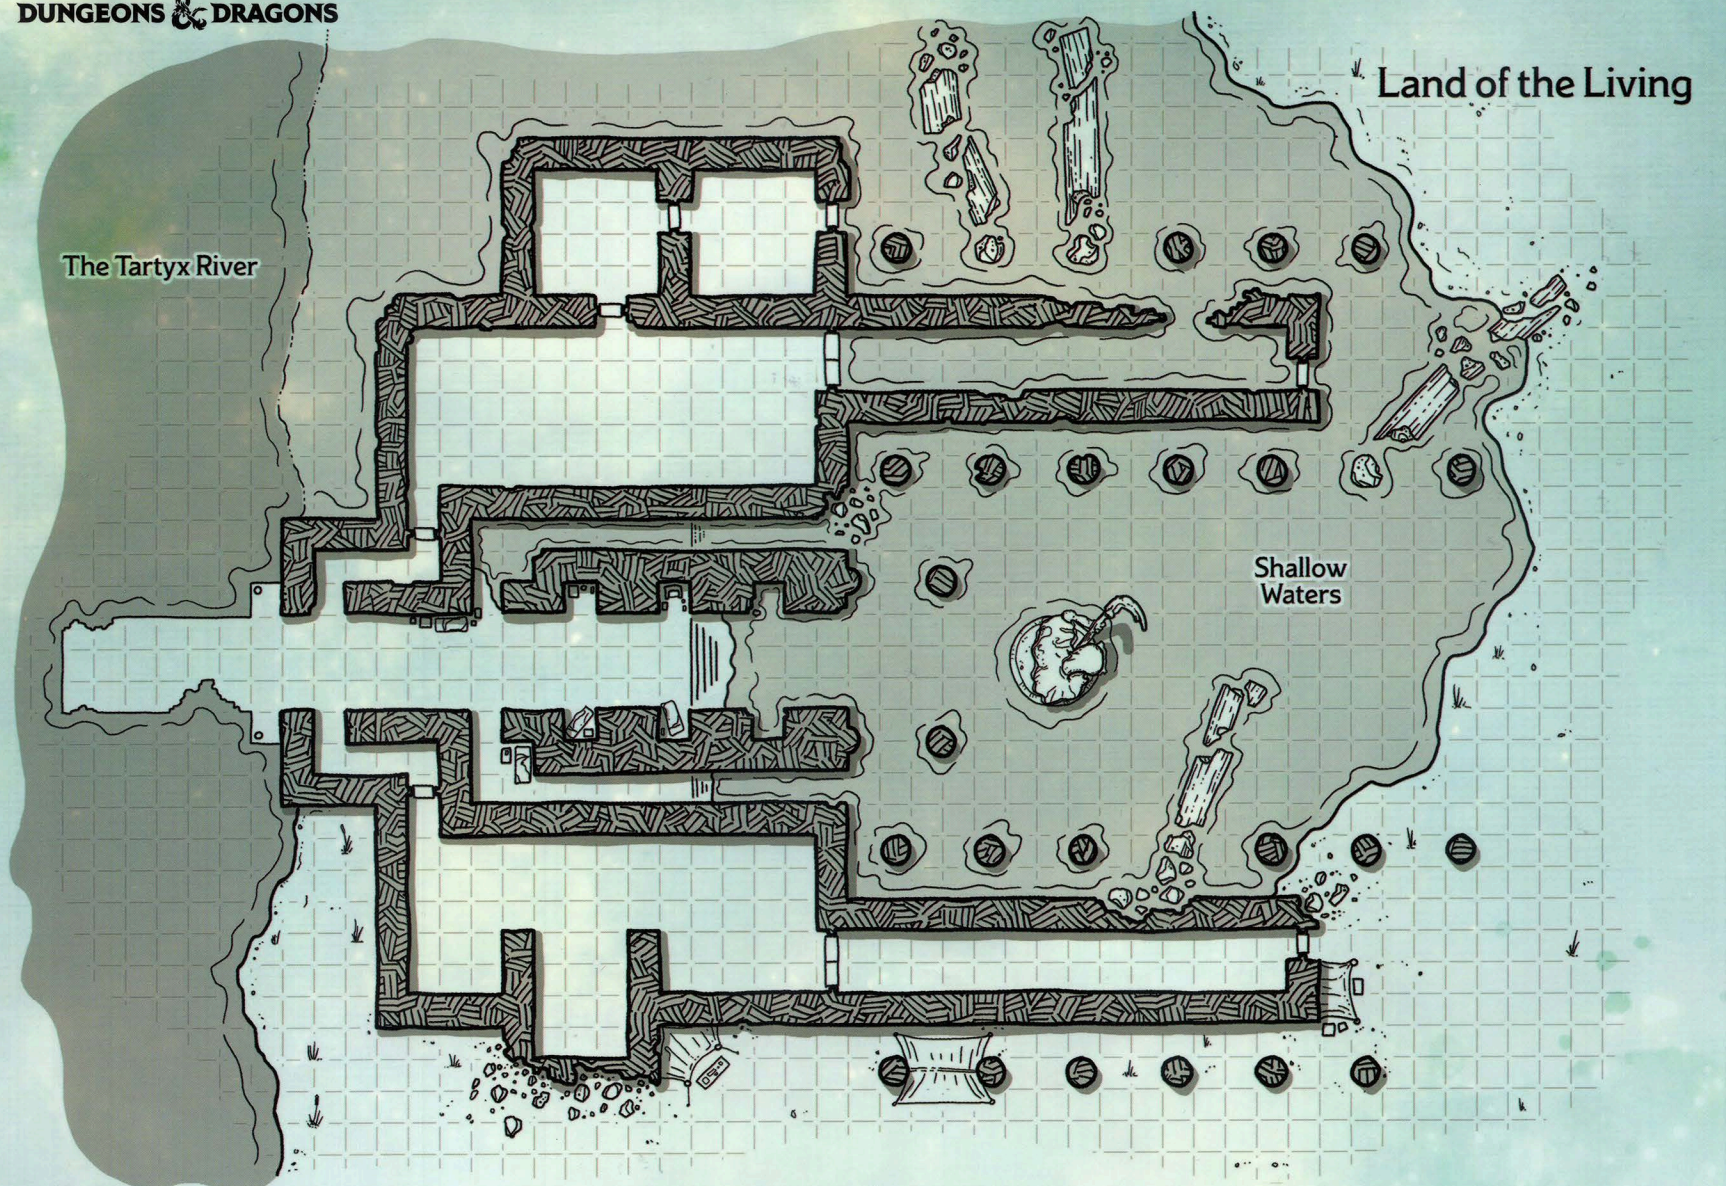

Submerged Tunnel

Library

Tidepools

Aquatic Rooms

Beach

Priests

Dorm

Meditation Chambers

Mess

Kitchen

Storage

Dock

1 square = 5 feet

1 square = 5 feet

THE WORLD OF **THEROS**

MAP KEY