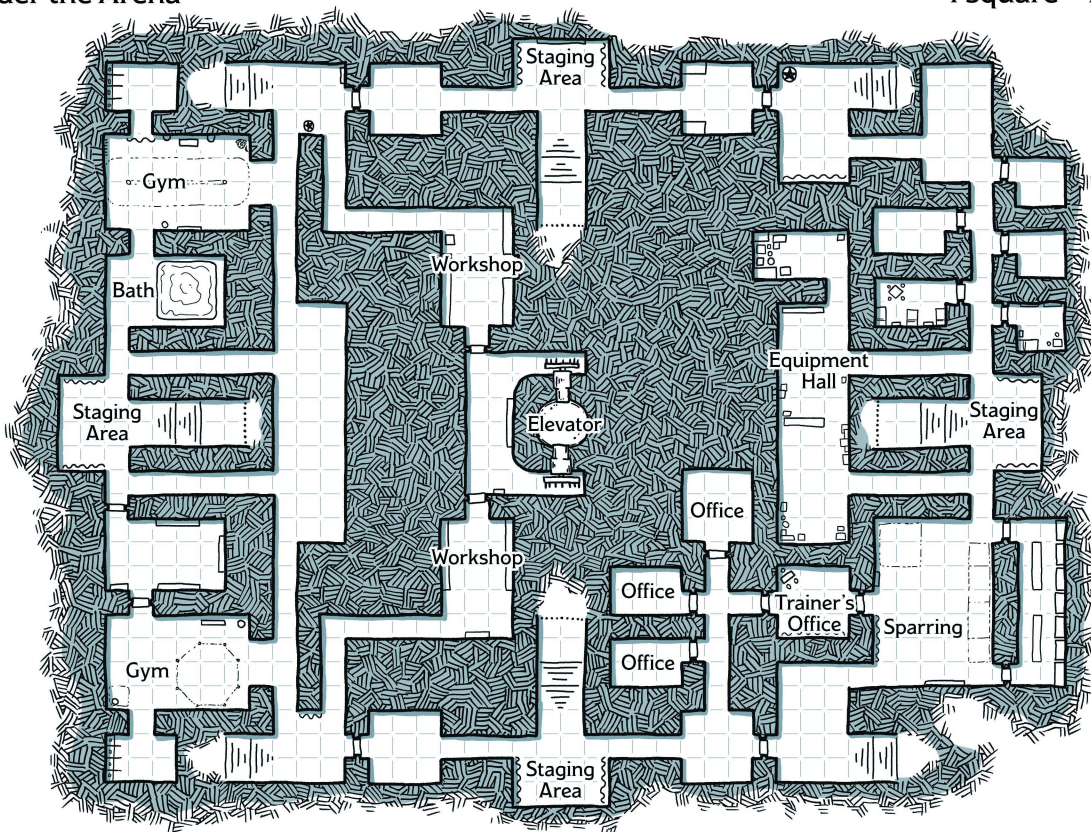

MYTHIC ODYSSEYS OF THEROS™

MAP PACK

DUNGEONS & DRAGONS

Explore the lands of Theros in this accessory
for the world's greatest roleplaying game

Beneath the Fountain

Level 4

Level 5 Rooftop

Level 2

Level 3

Ground Floor

1 square = 5 feet

Arena Interior Arena Exterior

Under the Arena

1 square = 10 feet

1 square = 5 feet

1 square = 5 feet

Scrying Pools

Treasure Vault

Beast Lair

Armory

Shattered Sanctuary

Overgrown Library

1 square = 5 feet

Arcane Tiles
Puzzle