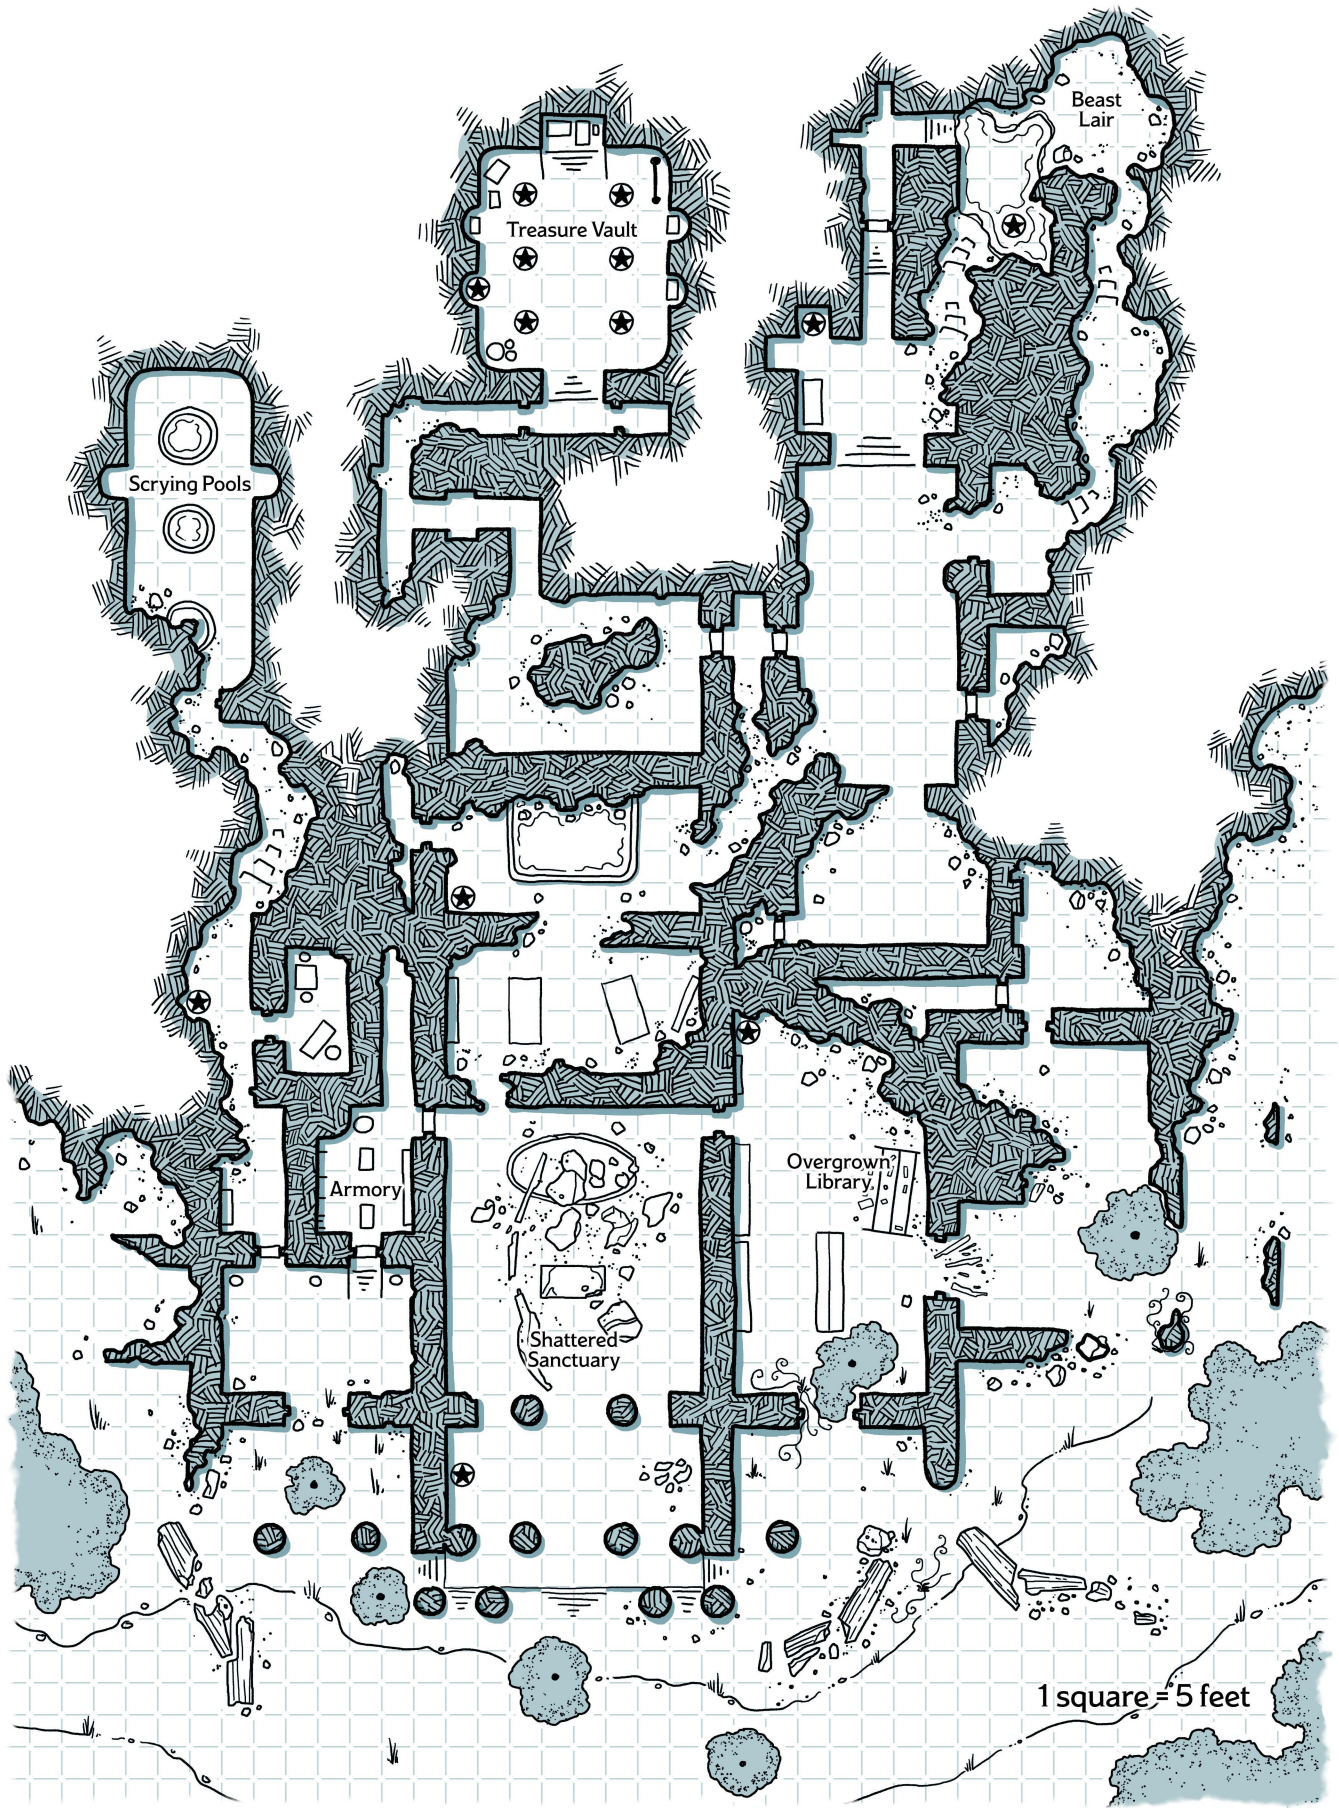

MYTHIC ODYSSEYS OF THEROS™

MAP PACK

DUNGEONS & DRAGONS

Explore the lands of Theros in this accessory
for the world's greatest roleplaying game

Beneath the Fountain

Level 4

Level 5 Rooftop

Level 2

Level 3

Ground Floor

1 square = 5 feet

Arena Interior Arena Exterior

Under the Arena

1 square = 10 feet

1 square = 5 feet

1 square = 5 feet

Scrying Pools

Treasure Vault

Beast Lair

Armory

Shattered Sanctuary

Overgrown Library

1 square = 5 feet

Arcane Tiles
Puzzle