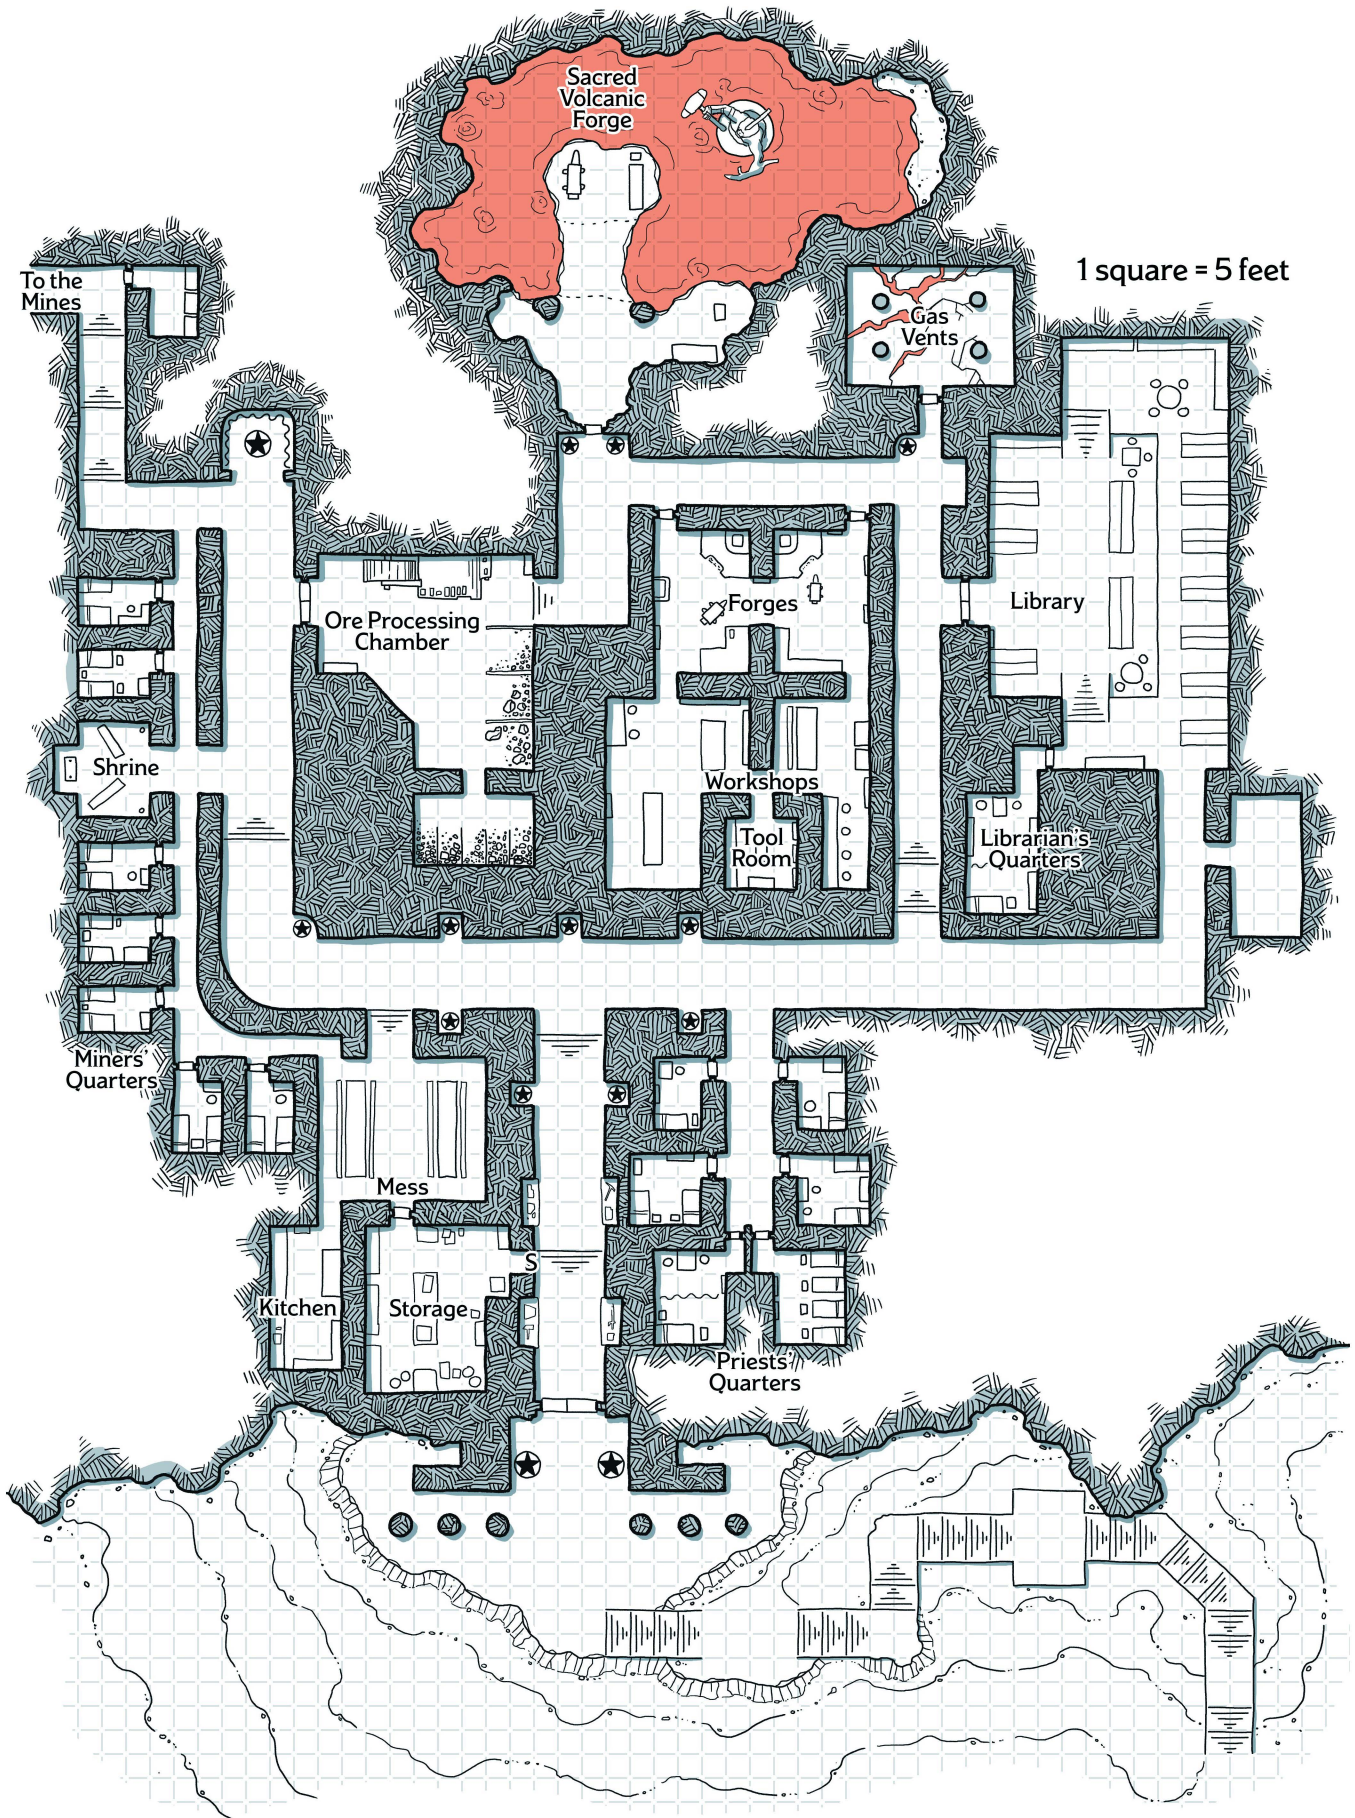

Game Trails

Firepit

Blind

1 square = 5 feet

Priest's Chamber

Laboratory

Secret Tunnel

Giant Snake Lair

Ceiling Entrance

Waterfall

1 square = 5 feet

Underground

1 square = 5 feet

High Priest's Chamber

Sanctuary of Thassa

Hippocamp Stable

Submerged Tunnel

Library

Tidepools

Aquatic Rooms

Beach

Priests

Dorm

Meditation Chambers

Mess

Kitchen

Storage

Dock

1 square = 5 feet

1 square = 5 feet

THE WORLD OF **THEROS**

MAP KEY