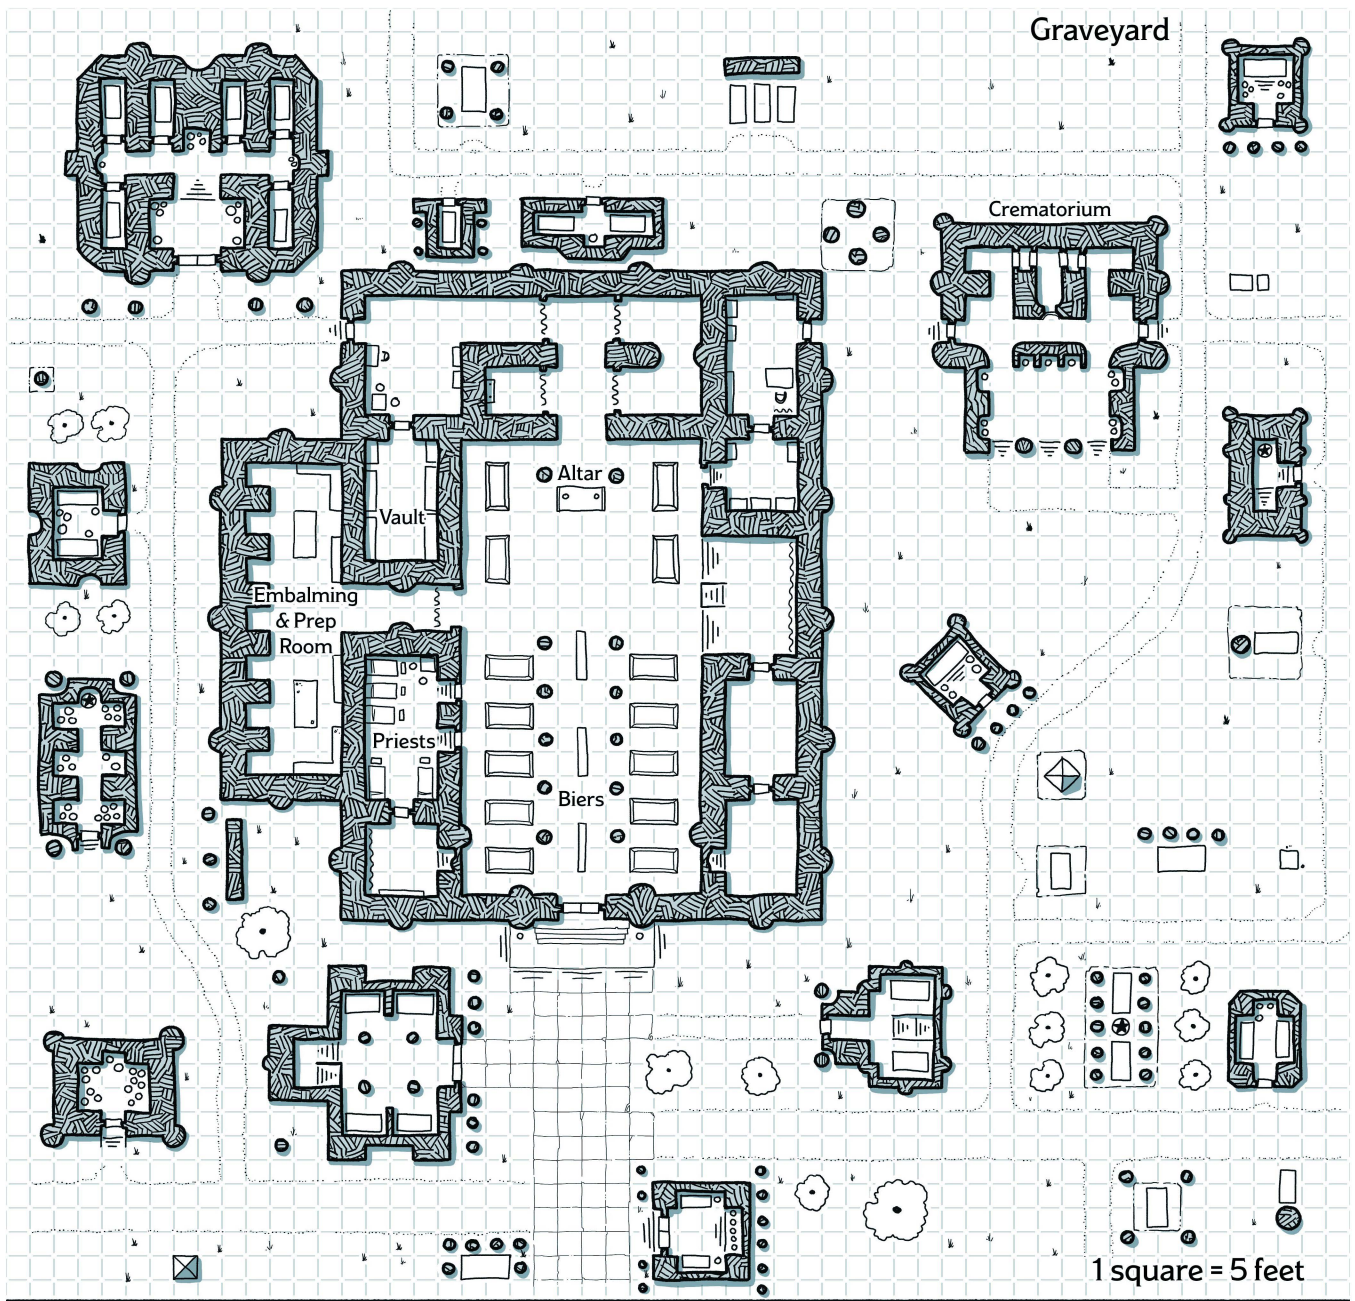

MYTHIC ODYSSEYS OF THEROS™

MAP PACK

DUNGEONS & DRAGONS

Explore the lands of Theros in this accessory
for the world's greatest roleplaying game

Beneath the Fountain

Level 4

Level 5 Rooftop

Level 2

Level 3

Ground Floor

1 square = 5 feet

Arena Interior Arena Exterior

Under the Arena

1 square = 10 feet

1 square = 5 feet

1 square = 5 feet

Scrying Pools

Treasure Vault

Beast Lair

Armory

Shattered Sanctuary

Overgrown Library

1 square = 5 feet

Arcane Tiles
Puzzle