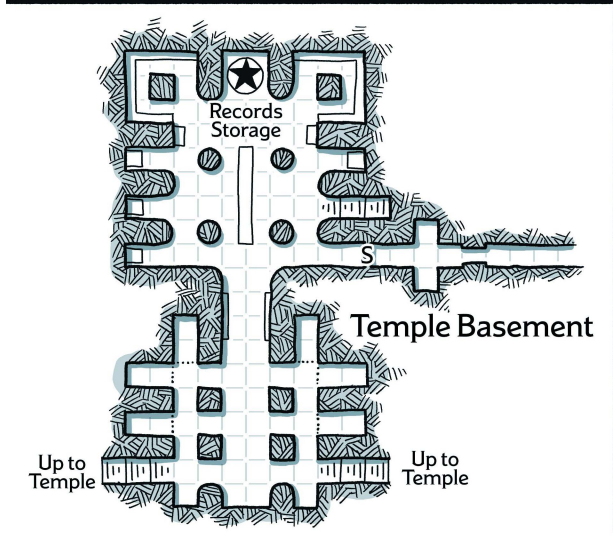

MYTHIC ODYSSEYS OF THEROS™

MAP PACK

DUNGEONS & DRAGONS

Explore the lands of Theros in this accessory
for the world's greatest roleplaying game

Beneath the Fountain

Level 4

Level 5 Rooftop

Level 2

Scrying Pools

Treasure Vault

Beast Lair

Armory

Shattered Sanctuary

Overgrown Library

1 square = 5 feet

Arcane Tiles
Puzzle