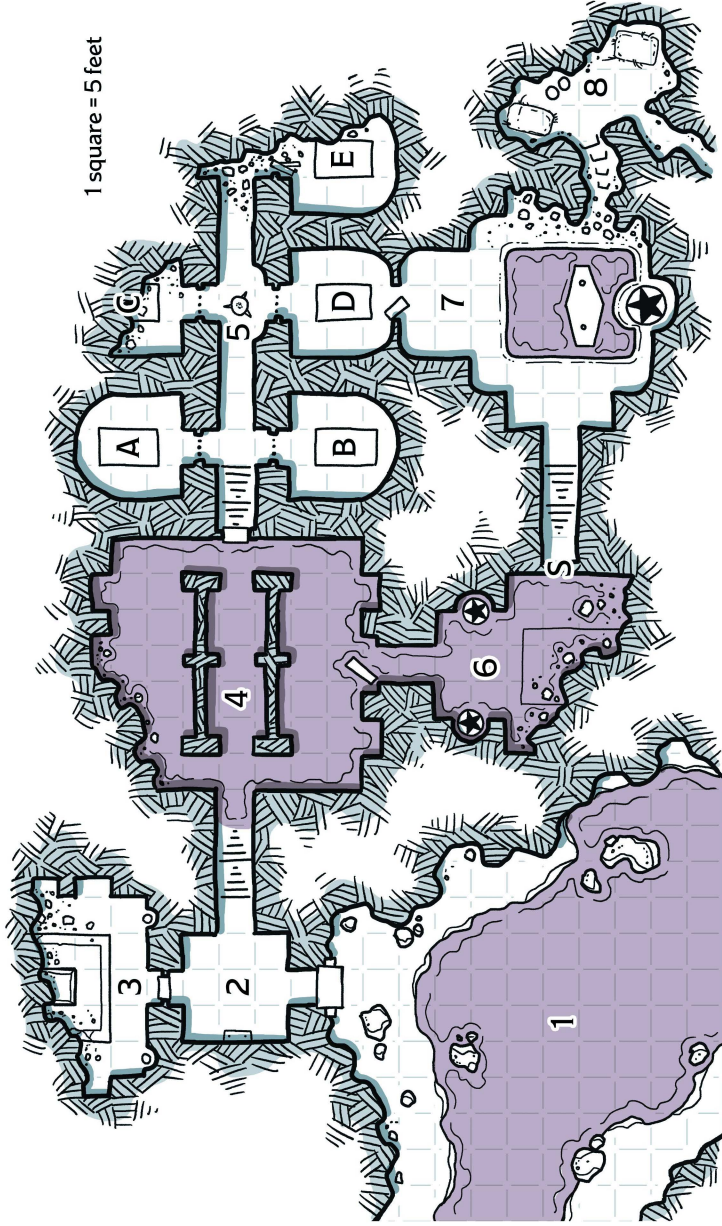

Submerged Tunnel

Library

Tidepools

Aquatic Rooms

Beach

Priests

Dorm

Meditation Chambers

Mess

Kitchen

Storage

Dock

1 square = 5 feet

1 square = 5 feet

THE WORLD OF **THEROS**

MAP KEY