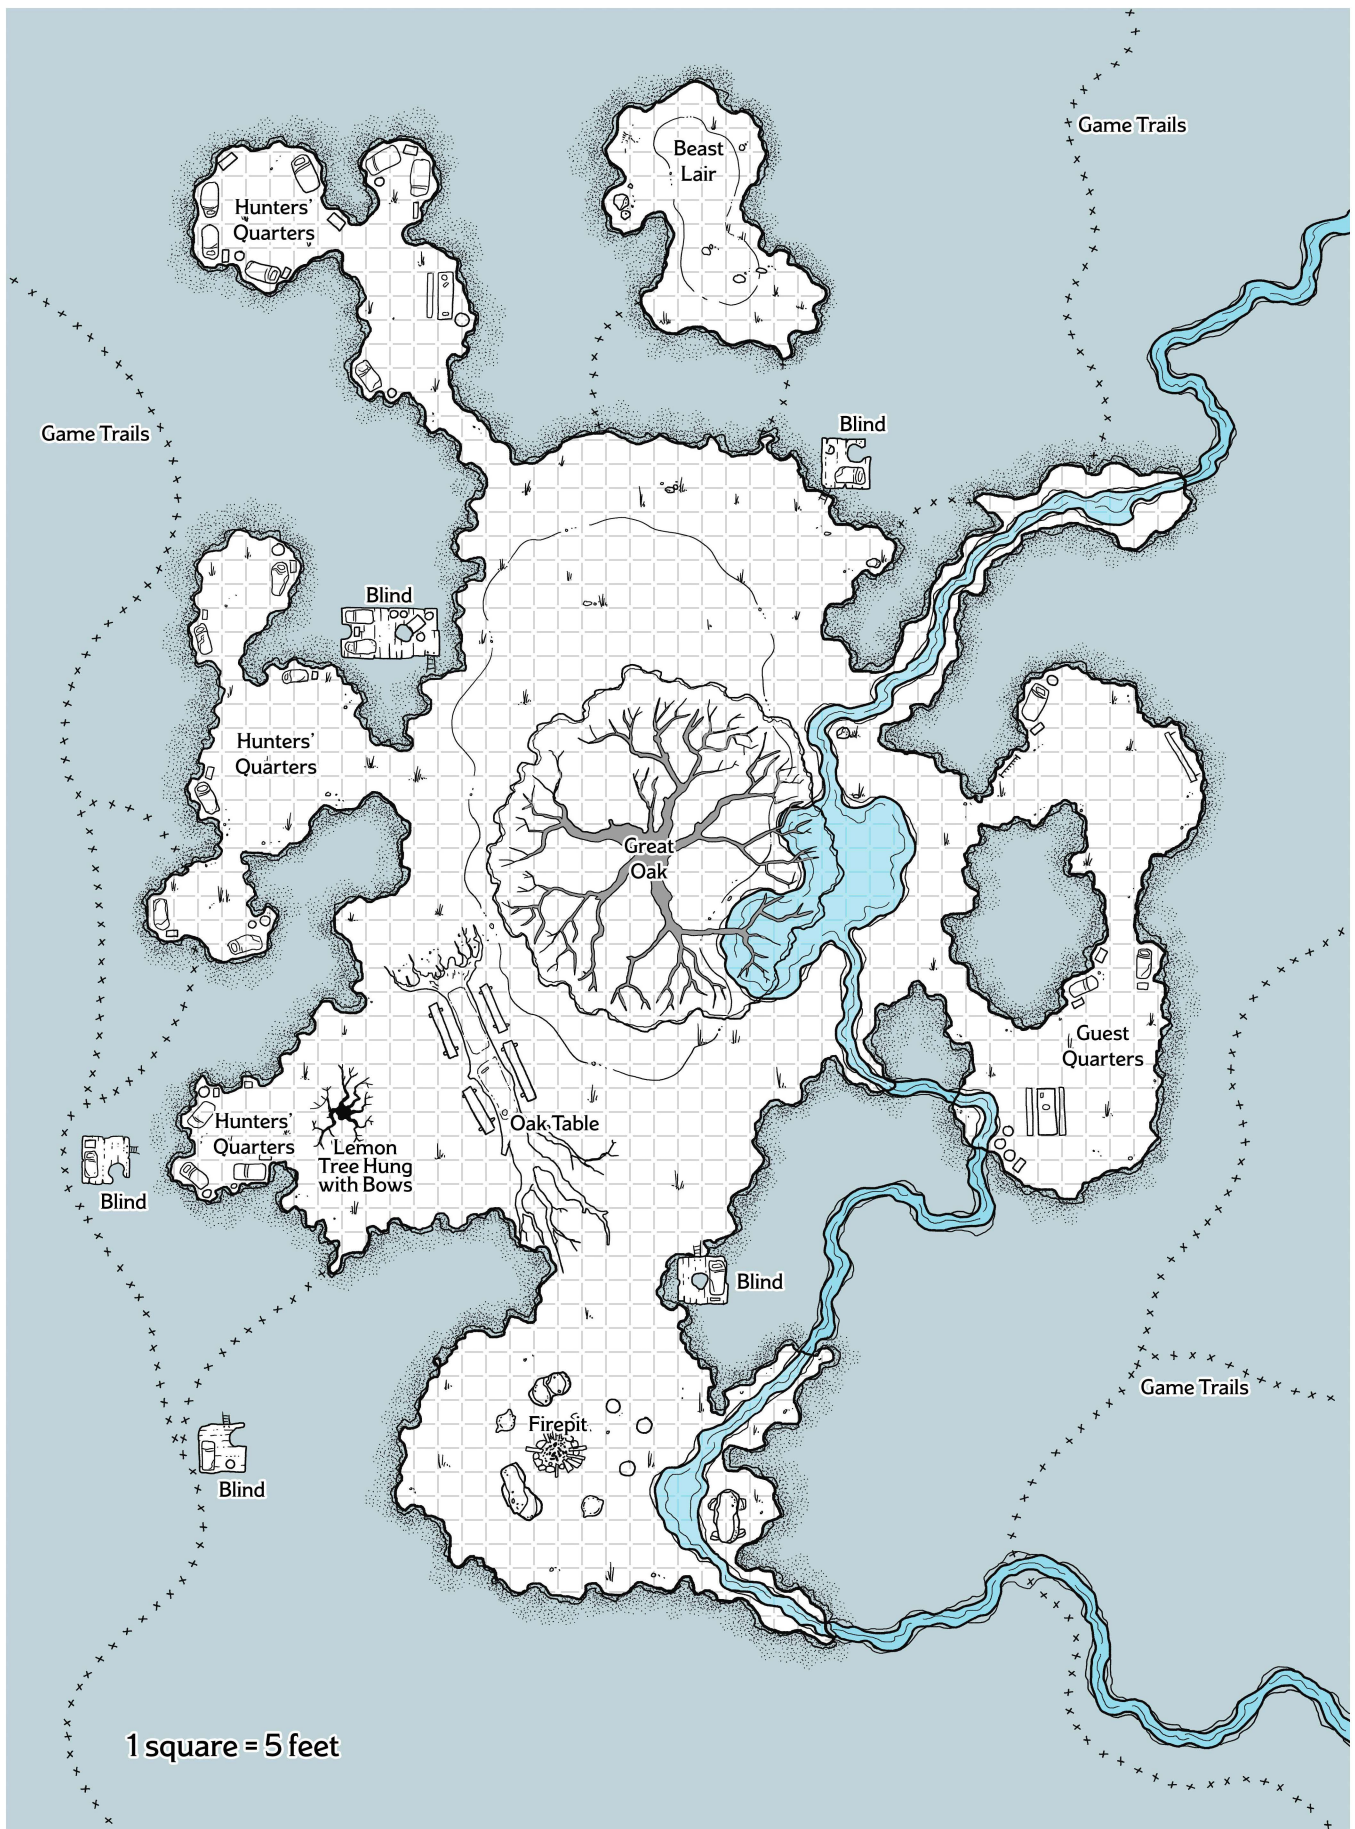

Game Trails

Game Trails

Beast Lair

Hunters Quarters

Blind

Blind

Hunters Quarters

Great Oak

Guest Quarters

Hunters Quarters

Lemon Tree Hung with Bows

Oak Table

Blind

Blind

Game Trails

Firepit

Blind

1 square = 5 feet