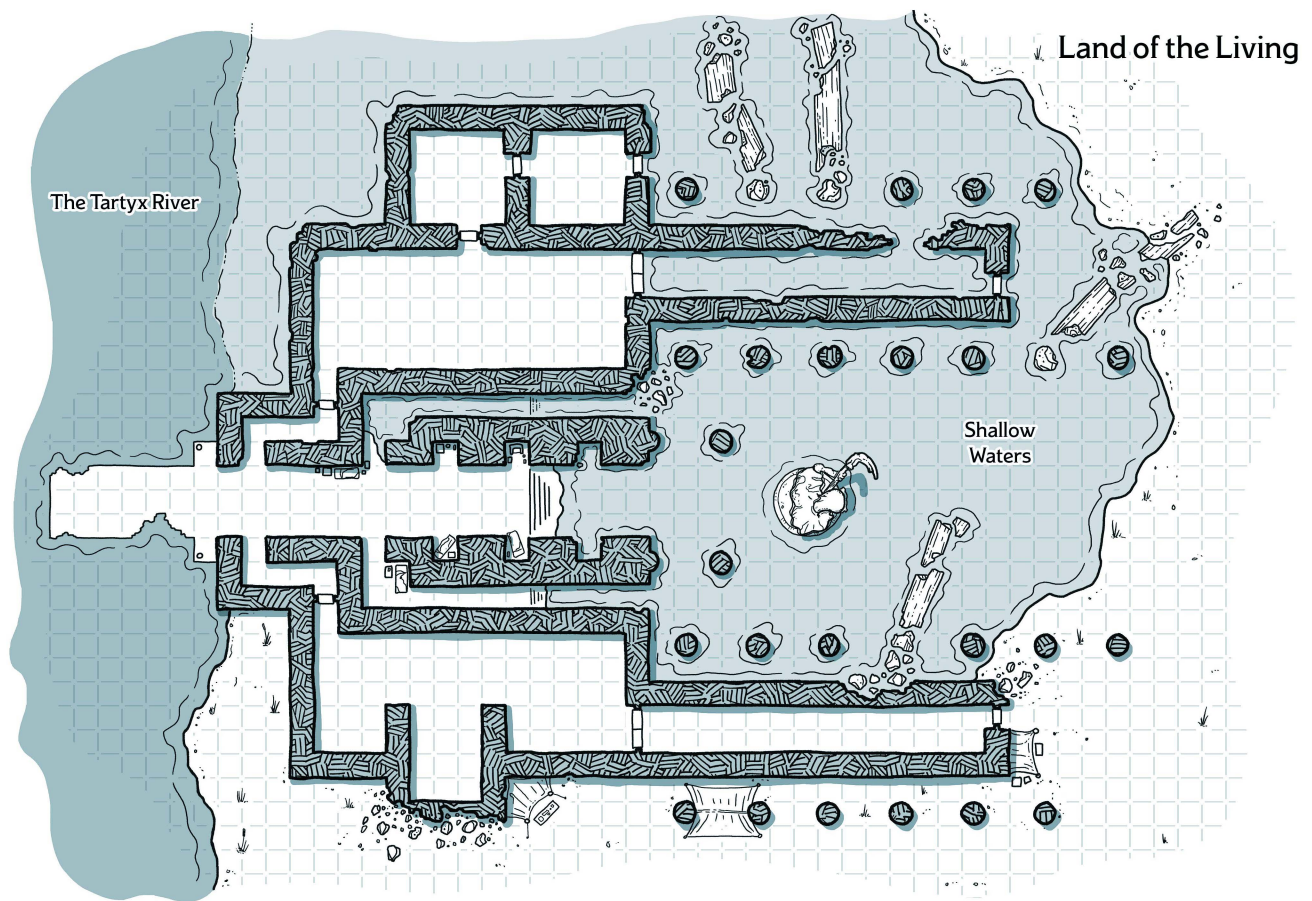

MYTHIC ODYSSEYS OF THEROS™

MAP PACK

DUNGEONS & DRAGONS

Explore the lands of Theros in this accessory
for the world's greatest roleplaying game

Beneath the Fountain

Level 4

Level 5 Rooftop

Level 2

Level 3

Ground Floor

1 square = 5 feet

Arena Interior Arena Exterior

Under the Arena

1 square = 10 feet

1 square = 5 feet

1 square = 5 feet

Scrying Pools

Treasure Vault

Beast Lair

Armory

Shattered Sanctuary

Overgrown Library

1 square = 5 feet

Arcane Tiles
Puzzle

Titan's Stairs

Mt. Kure

Nykthos

Tethmos

Phoenix Stairs

Deyda
Harbor

Lagonna

Pheres