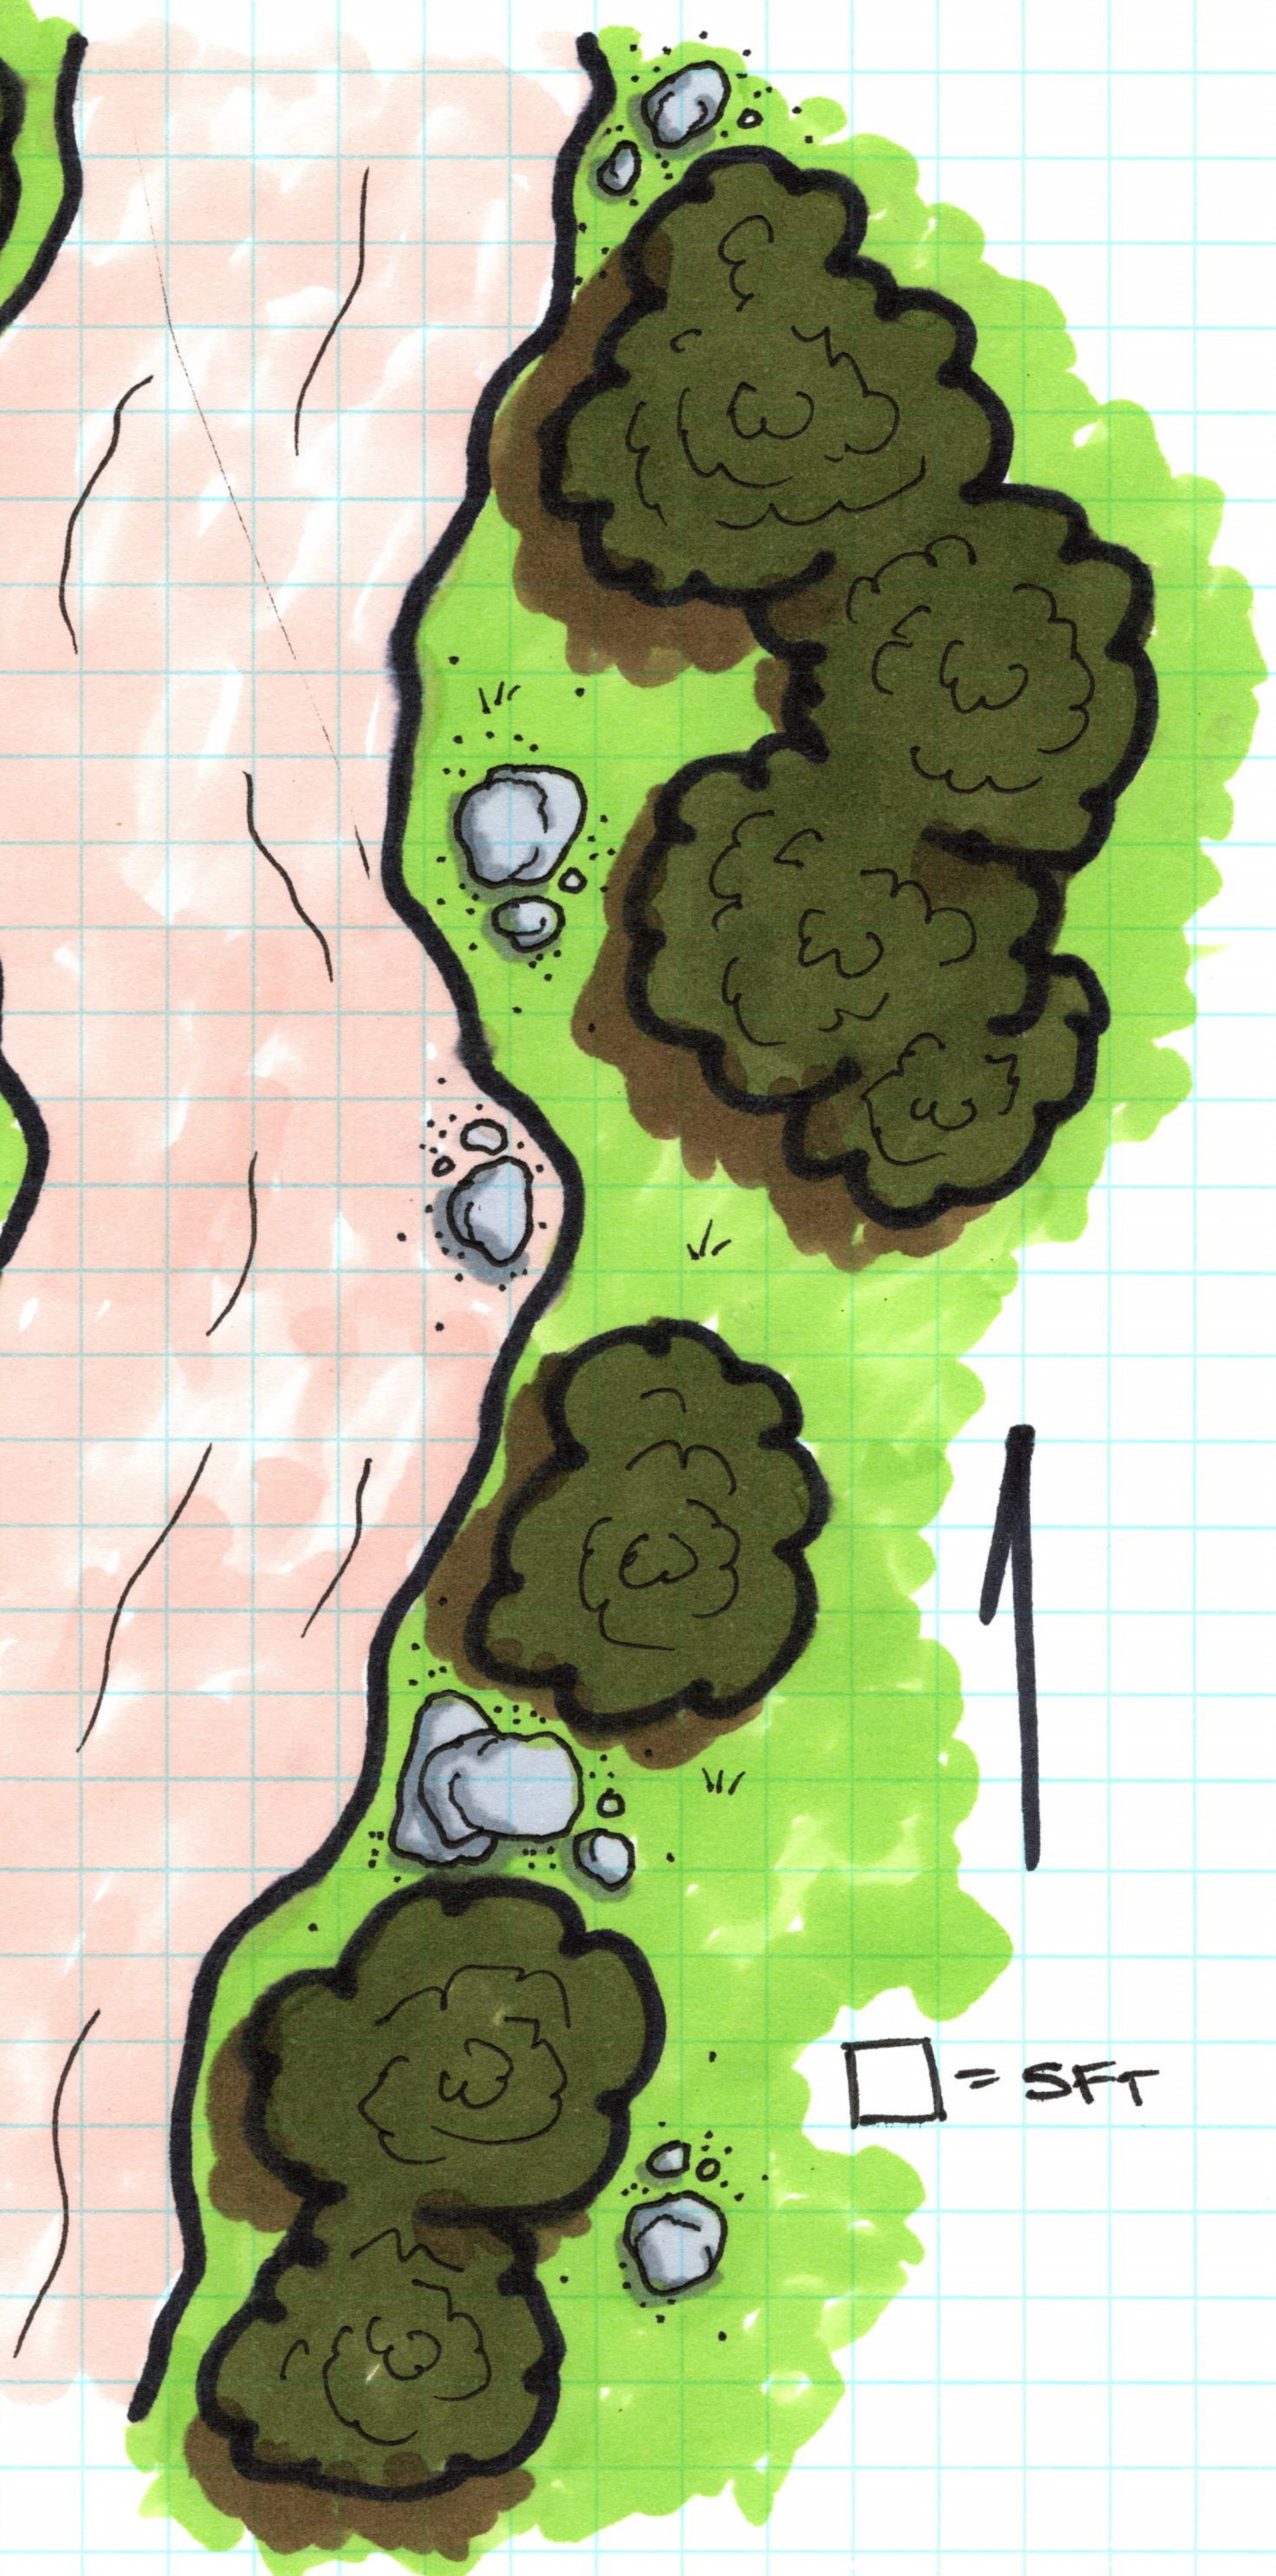

NO  
MONKEY  
BUSINESS

□ = 5FT

**NO  
MONKEY  
BUSINESS**

□ = 5 FT

FUNERAL  
NICHE

CHAMBER  
OF THE  
CYST

# CHAMBER OF THE CYST

□ = 5 FT

FUNERAL NICHE