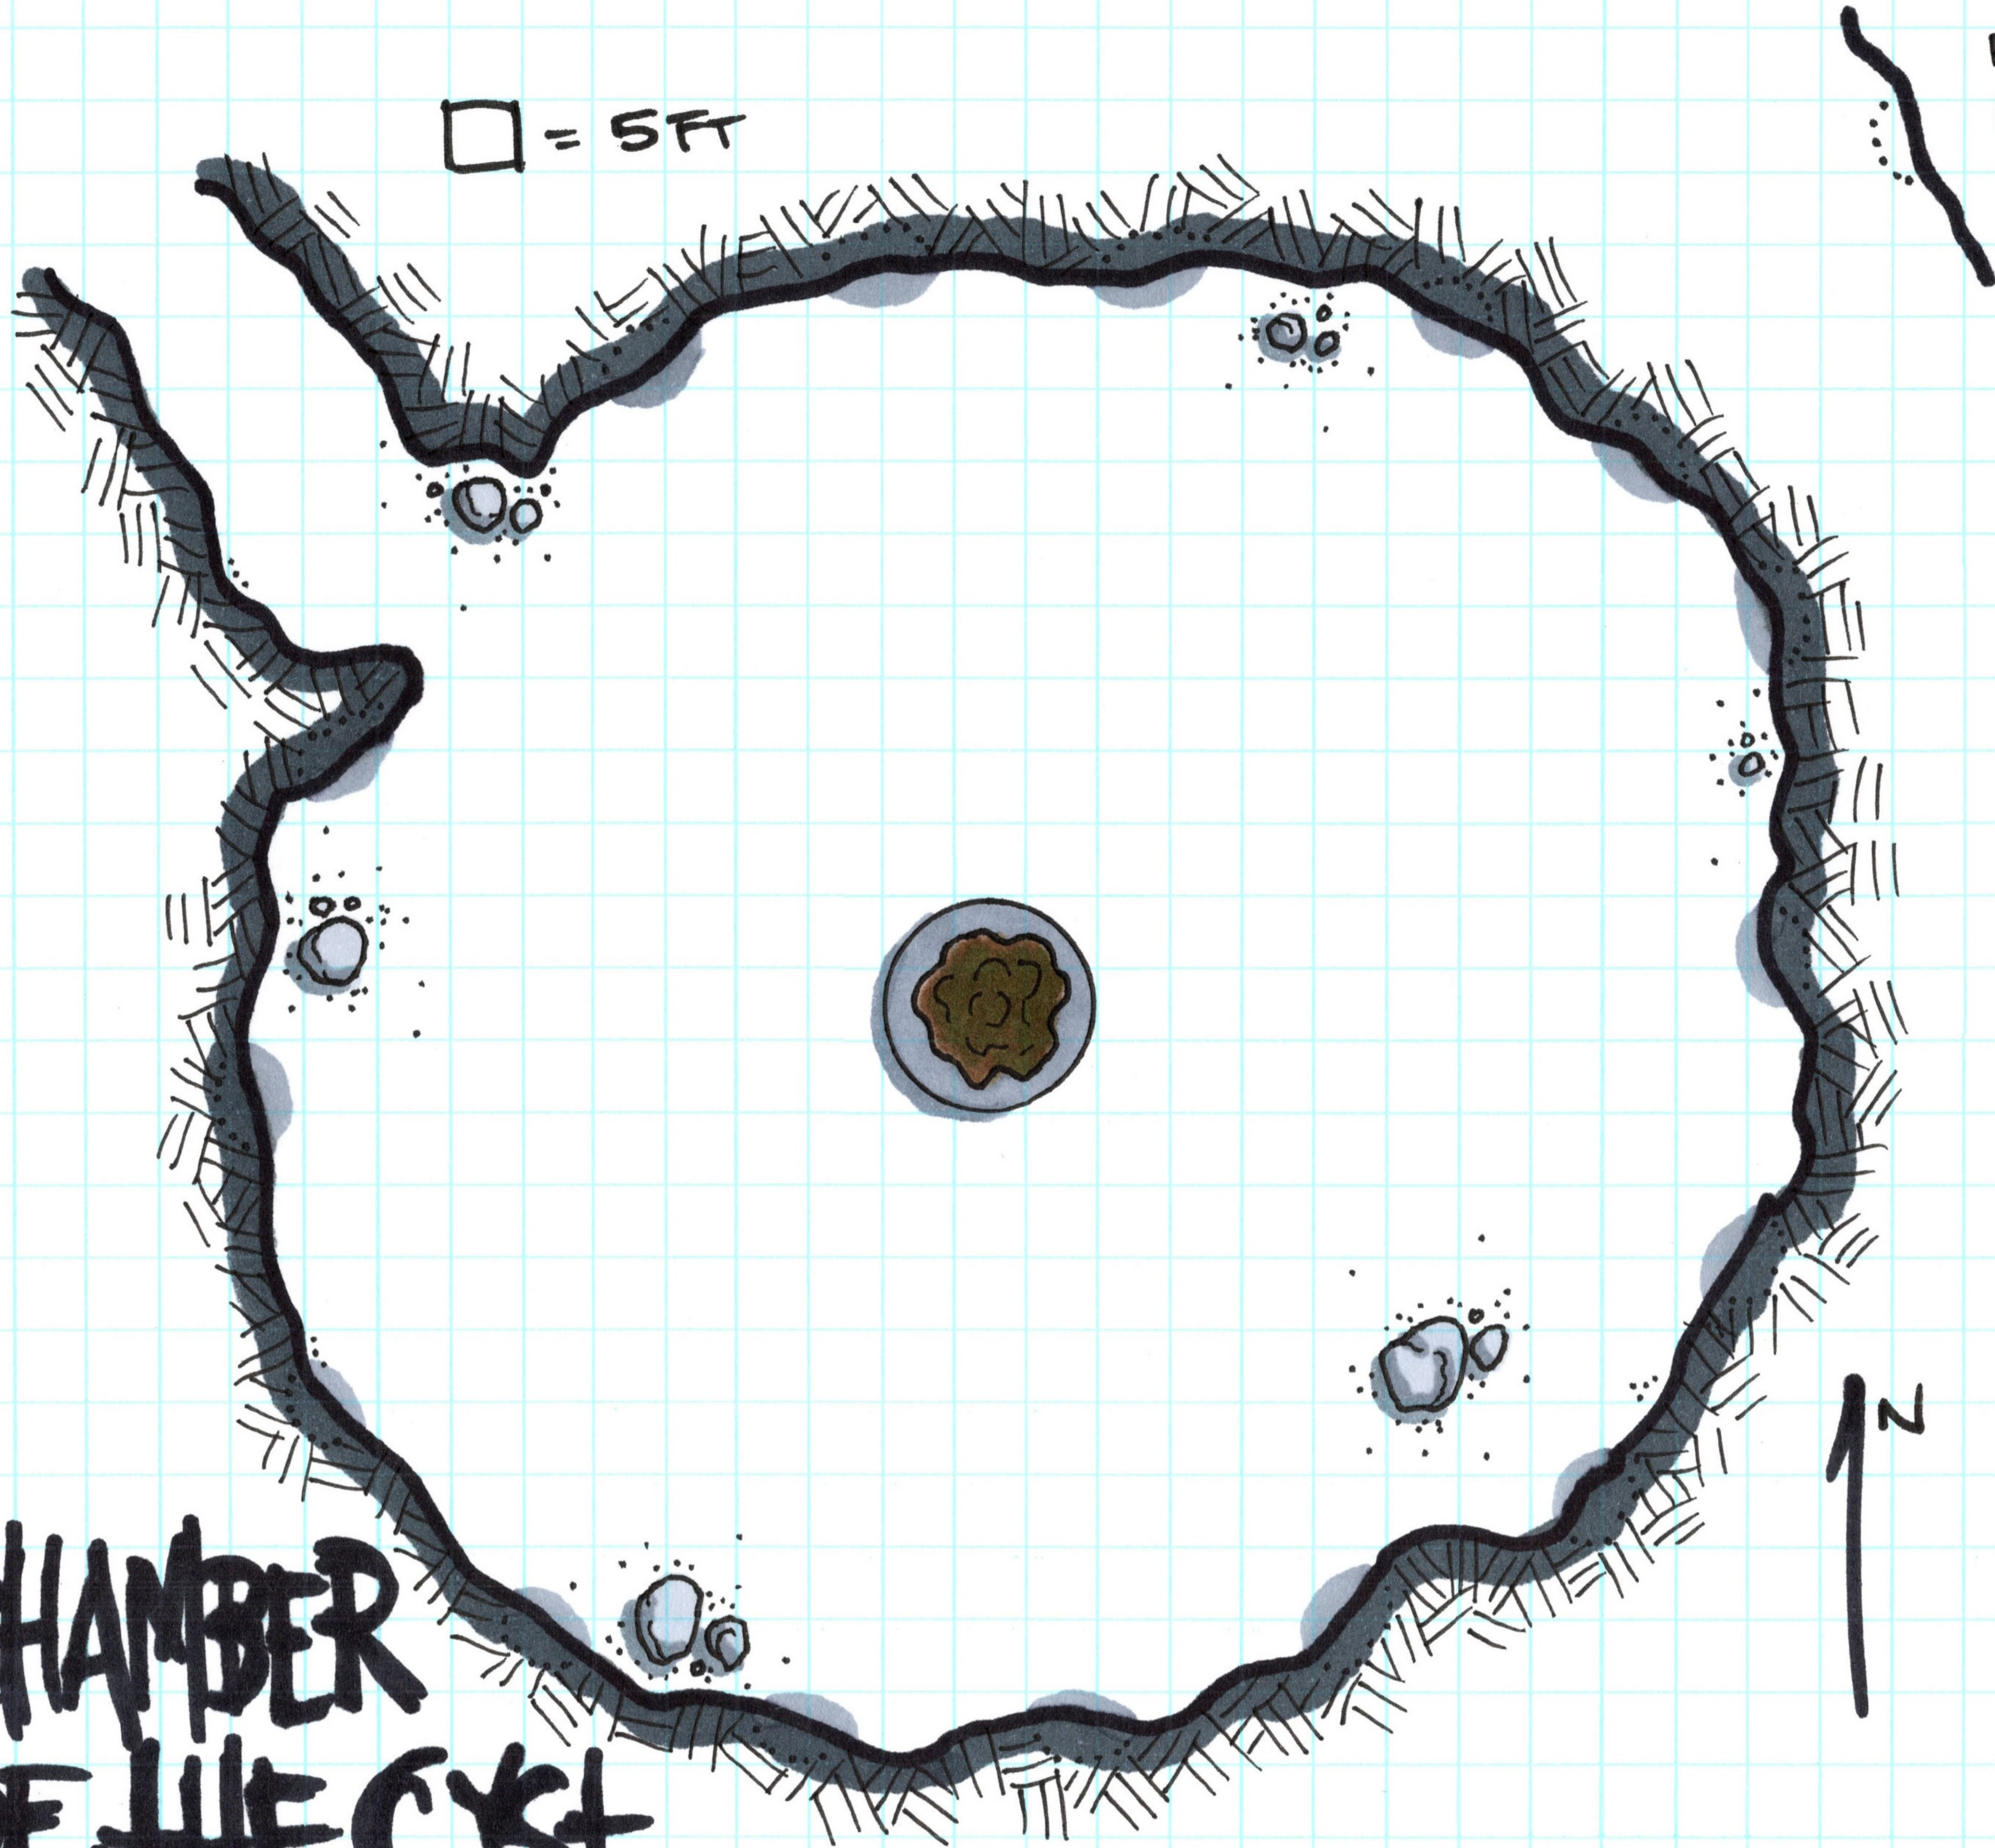

NO  
MONKEY  
BUSINESS

□ = 5FT

**NO  
MONKEY  
BUSINESS**

□ = 5 FT

FUNERAL  
NICHE

CHAMBER  
OF THE  
CYST

# CHAMBER OF THE CYST

□ = 5 FT

FUNERAL NICHE