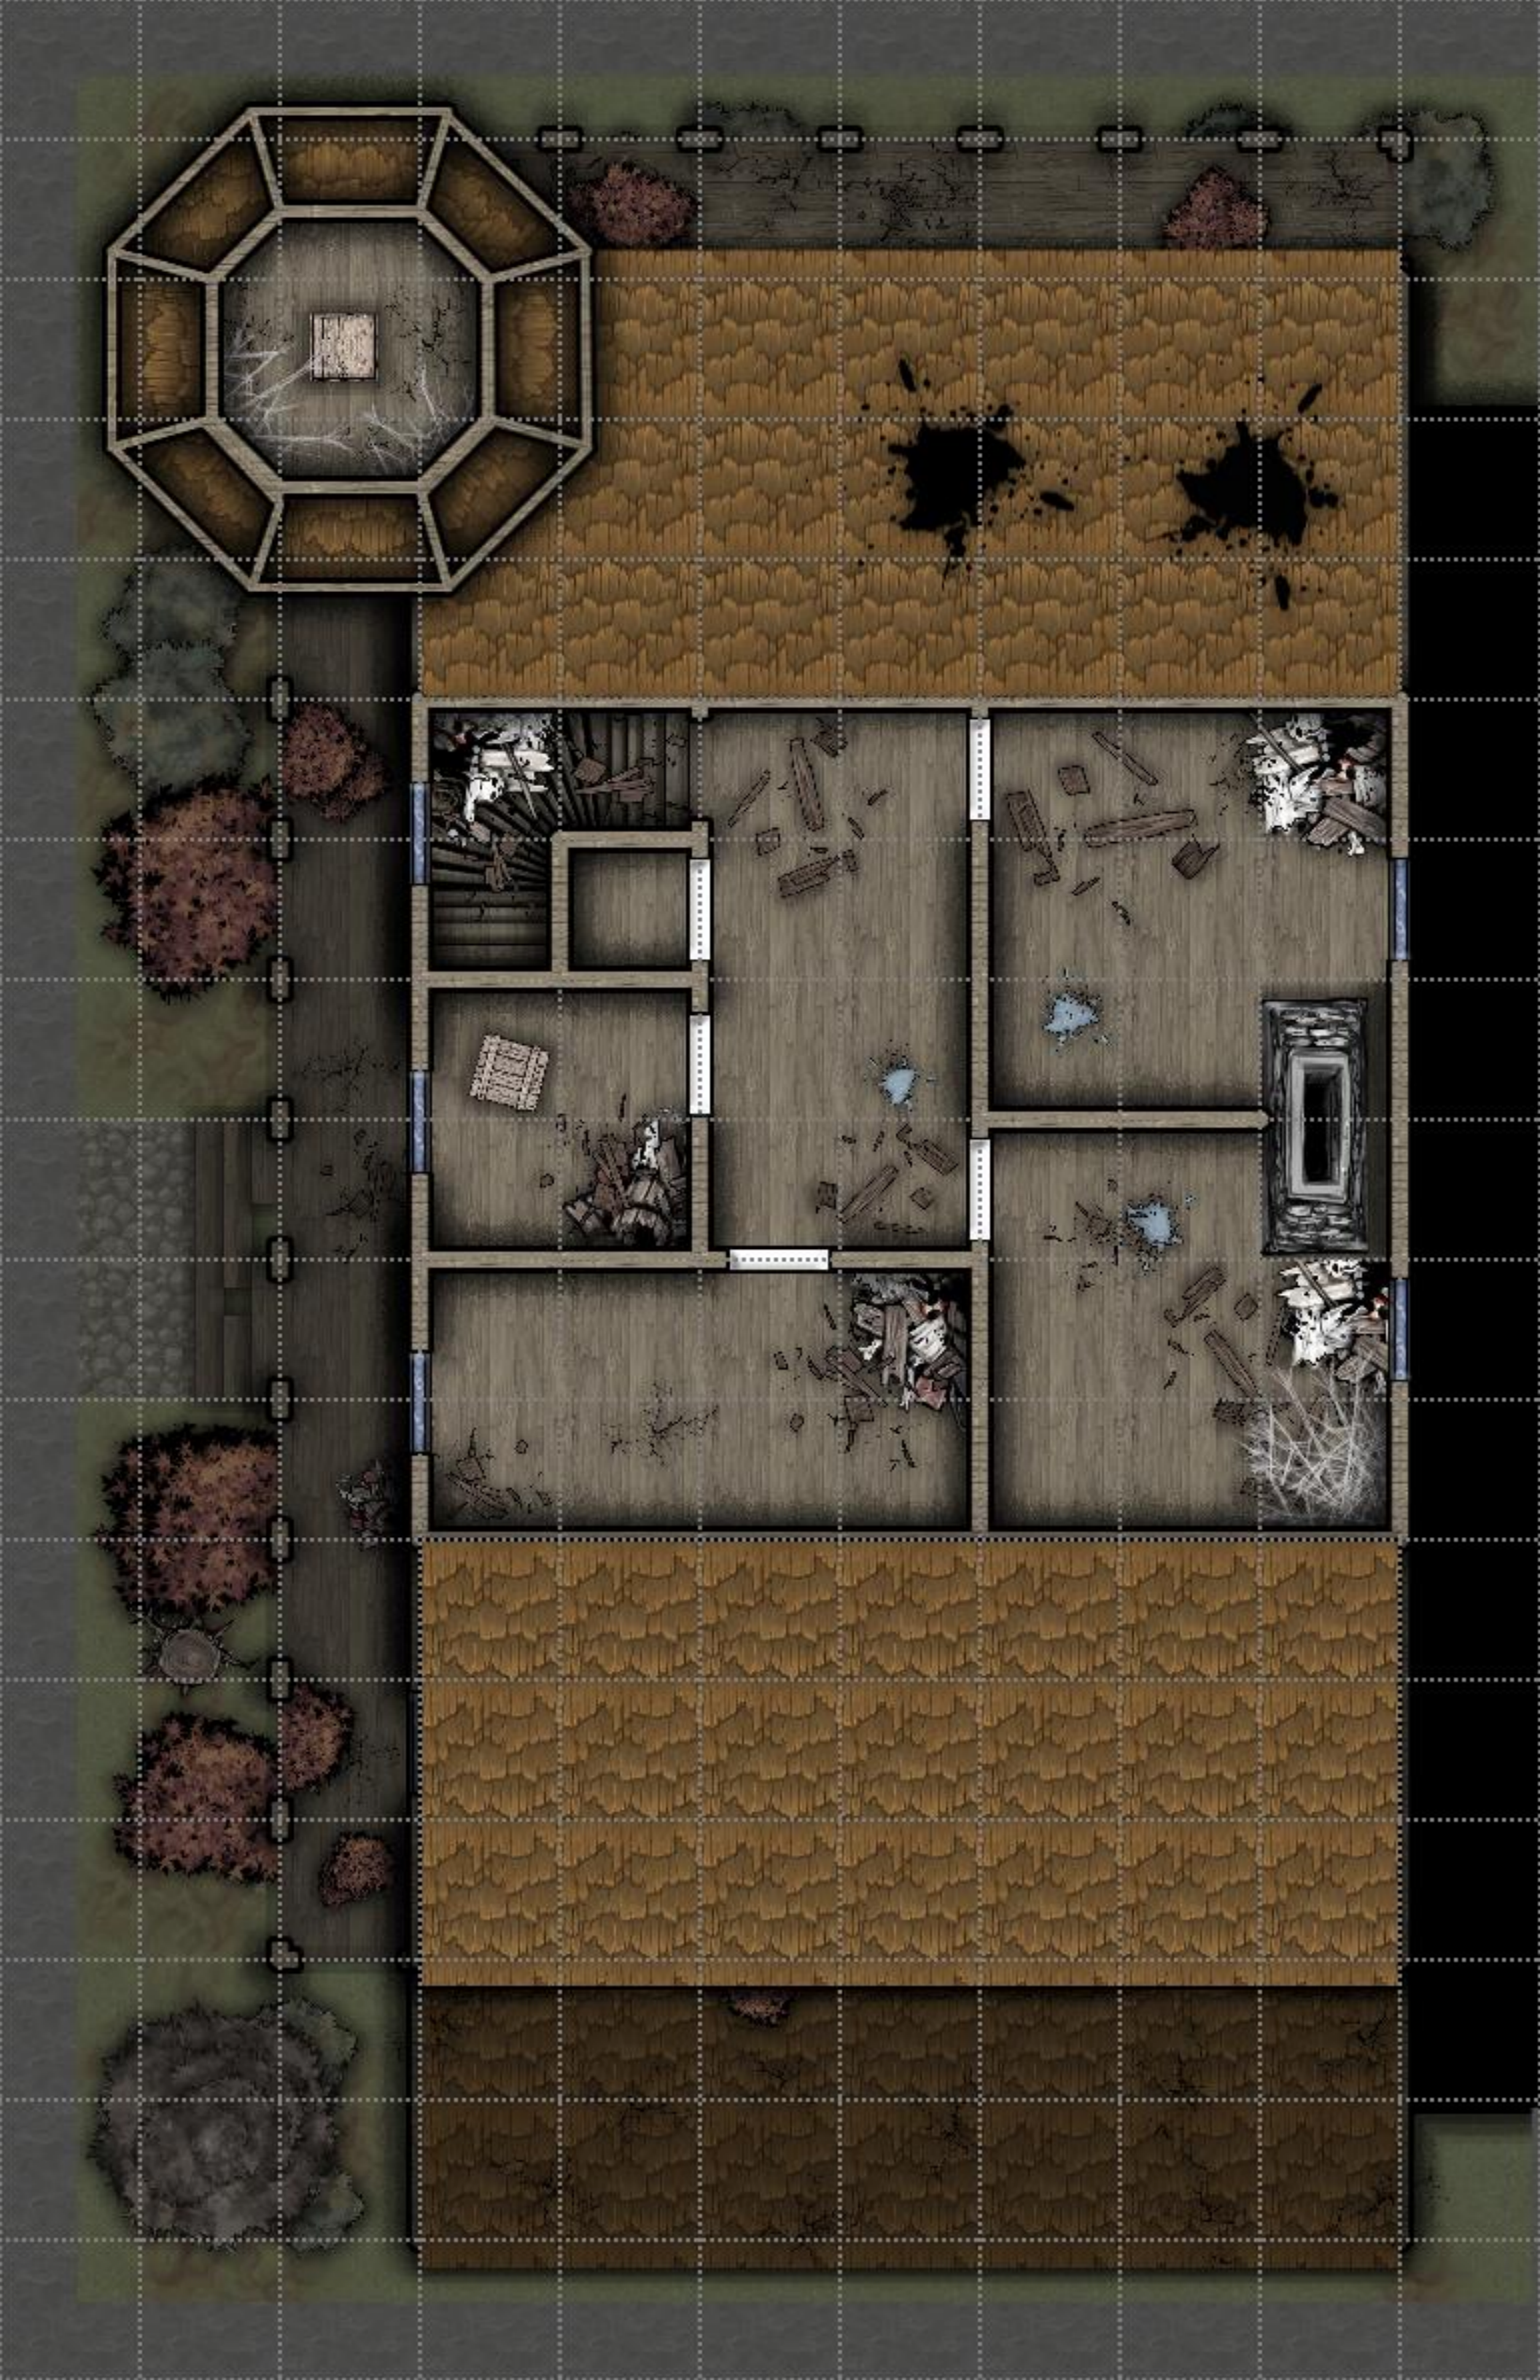

# Trollskull Manor Maps

Alternative Cellar with Secret Passage and Room hidden in the wine cellar area. The exit tunnel leads into the sewers.

The contents of this document and all the images that come in the digital package are copyrighted. They are intended for the personal use of the purchaser.