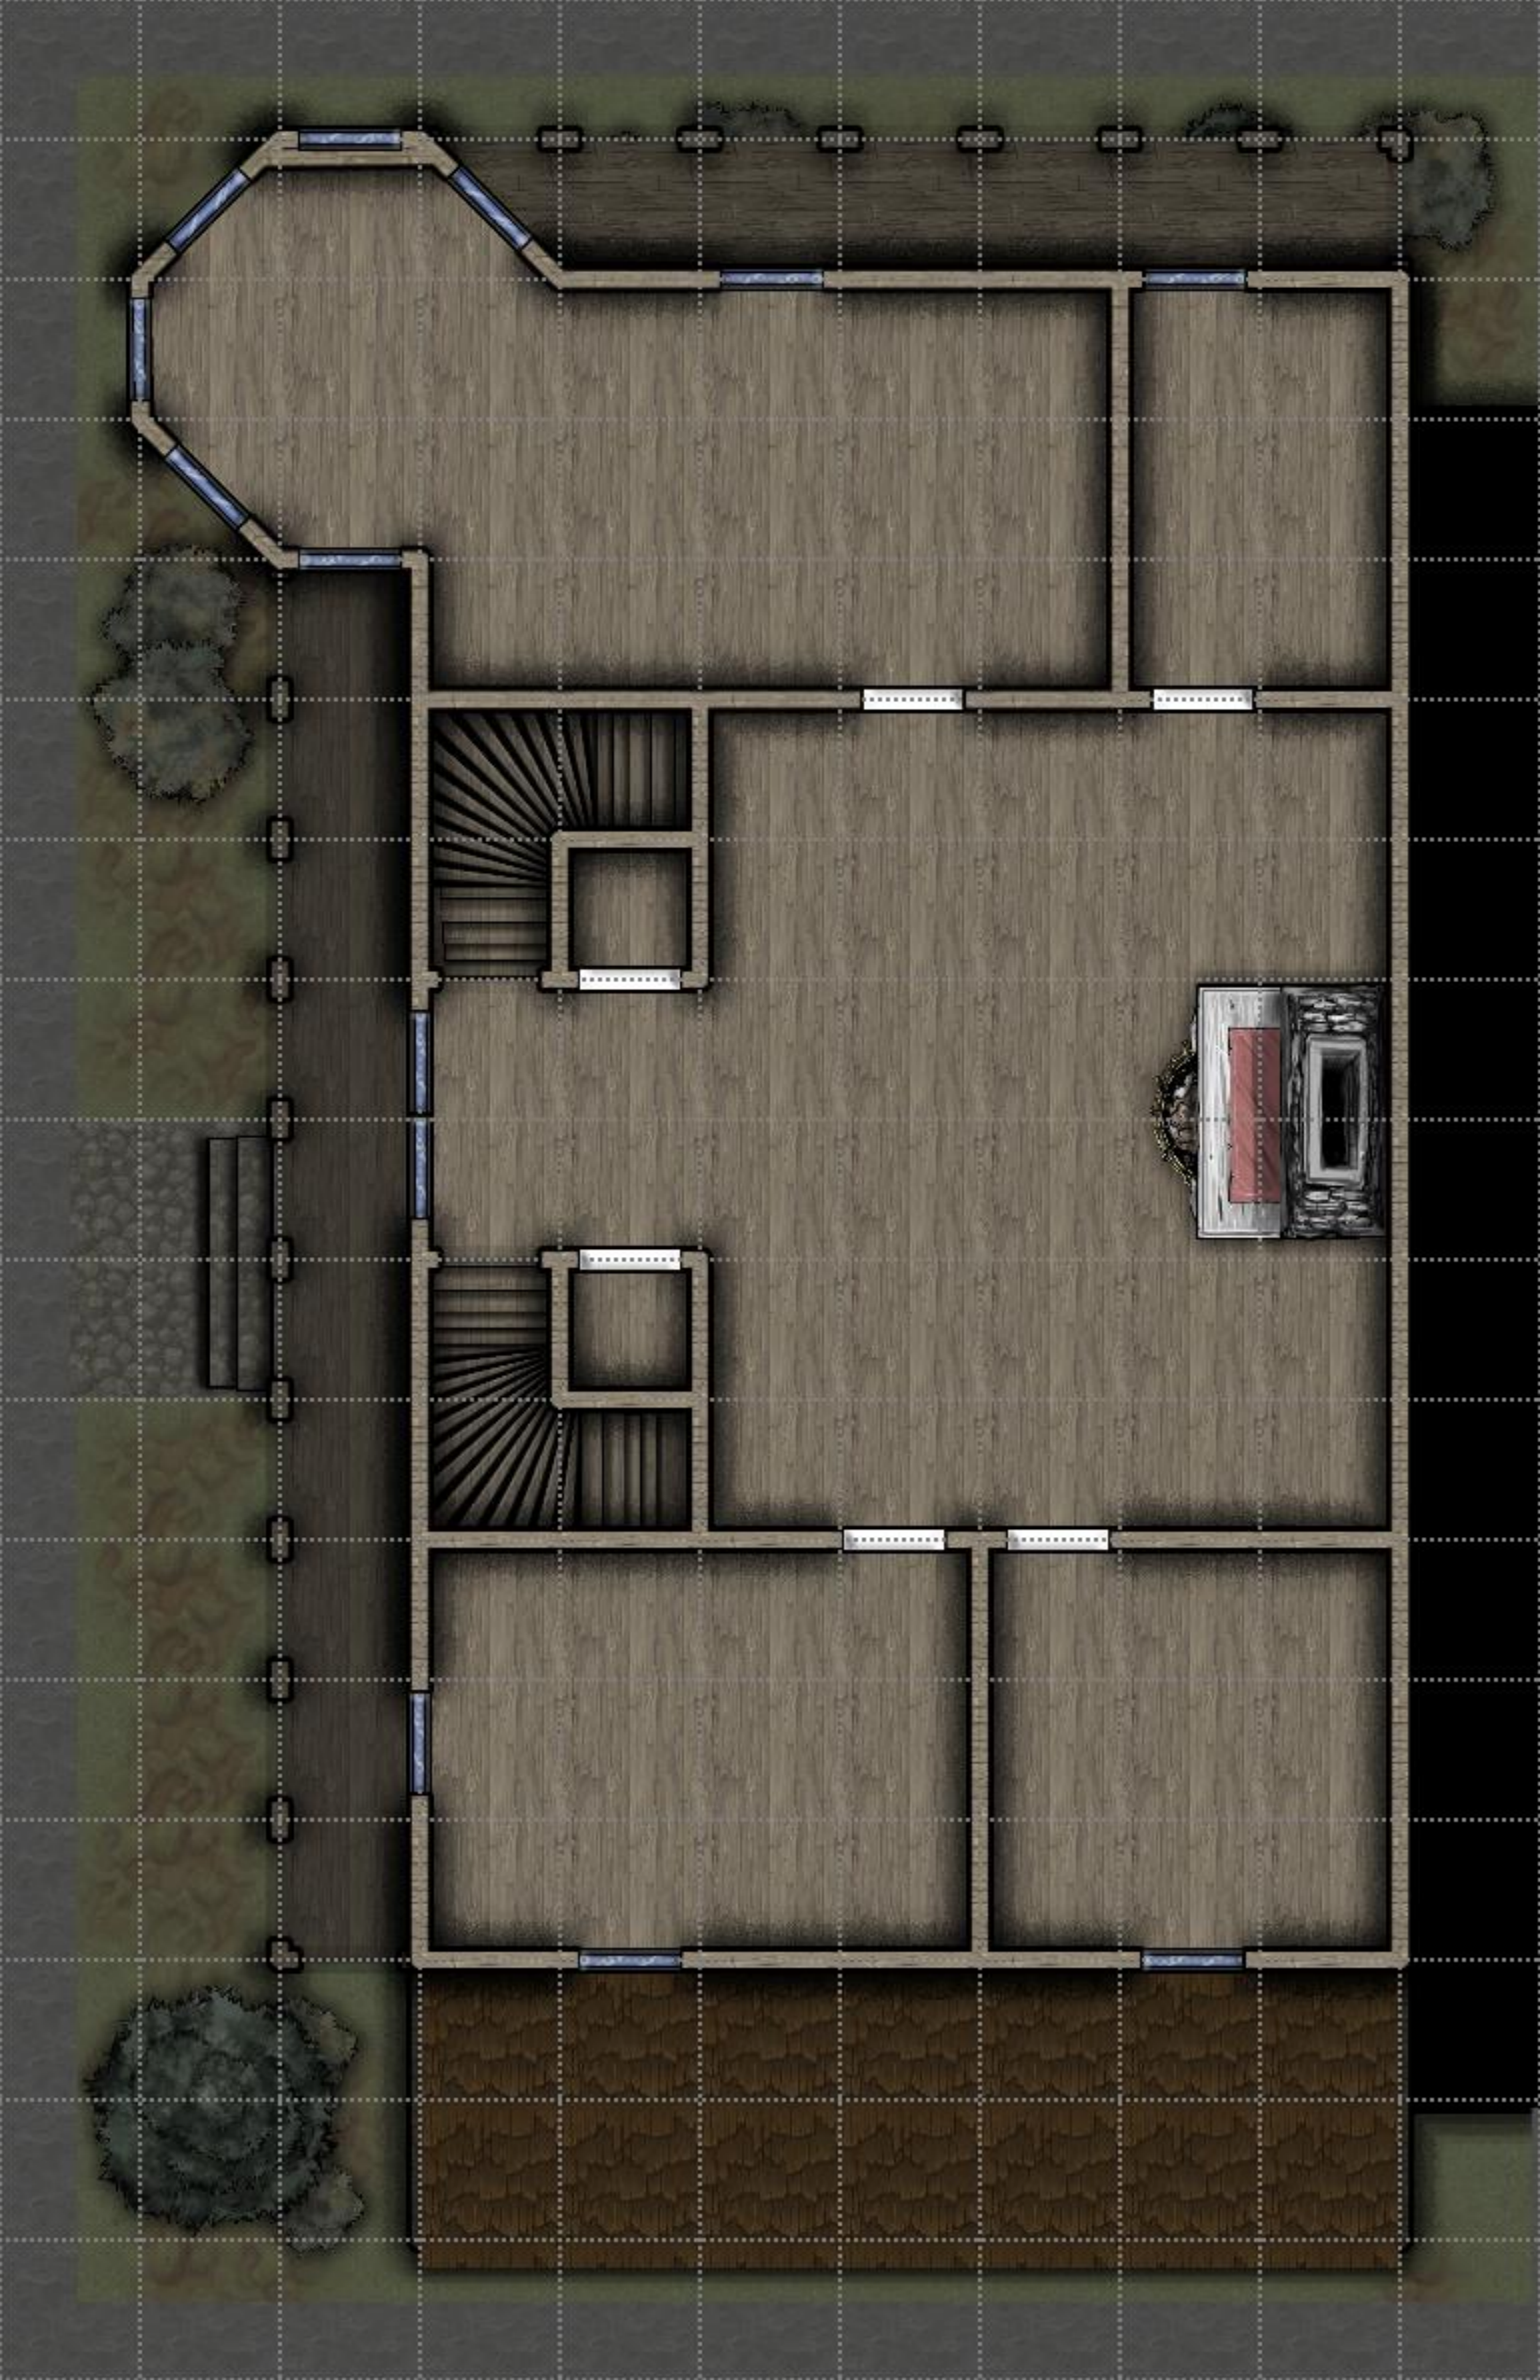

# Trollskull Manor Maps

Alternative Cellar with Secret Passage and Room hidden in the wine cellar area. The exit tunnel leads into the sewers.

The contents of this document and all the images that come in the digital package are copyrighted. They are intended for the personal use of the purchaser.