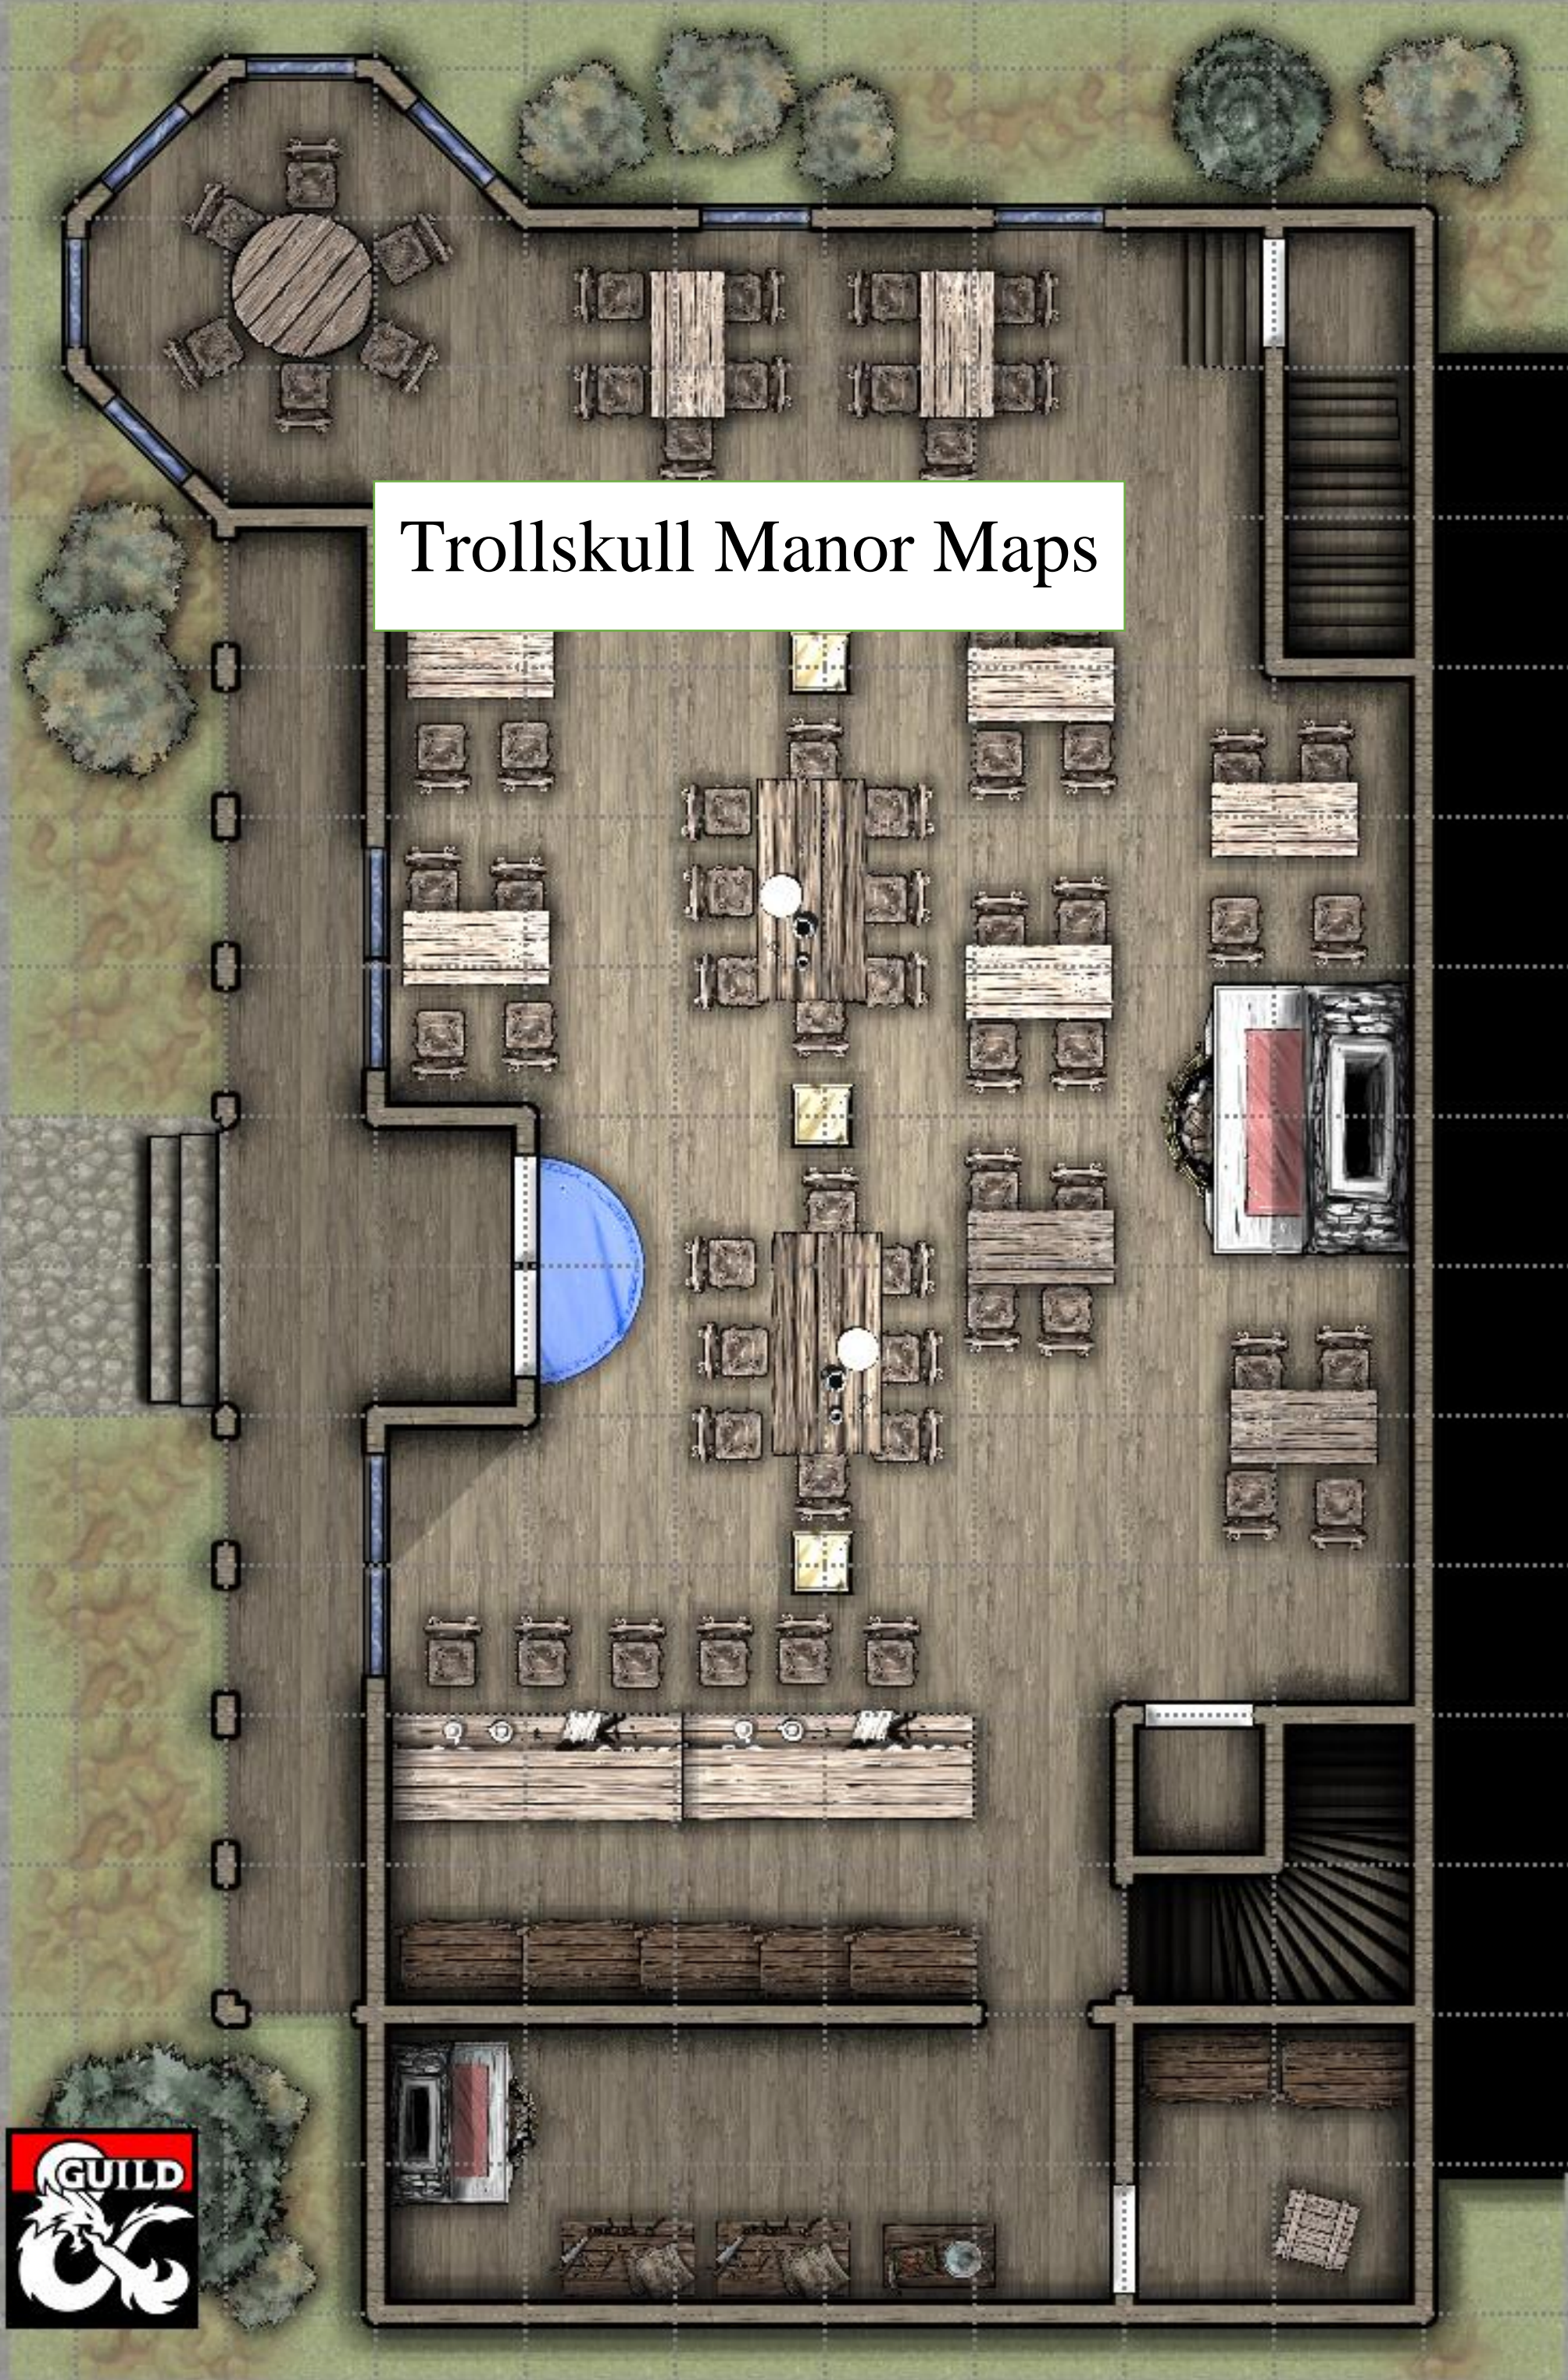

# Trollskull Manor Maps

Alternative Cellar with Secret Passage and Room hidden in the wine cellar area. The exit tunnel leads into the sewers.

The contents of this document and all the images that come in the digital package are copyrighted. They are intended for the personal use of the purchaser.