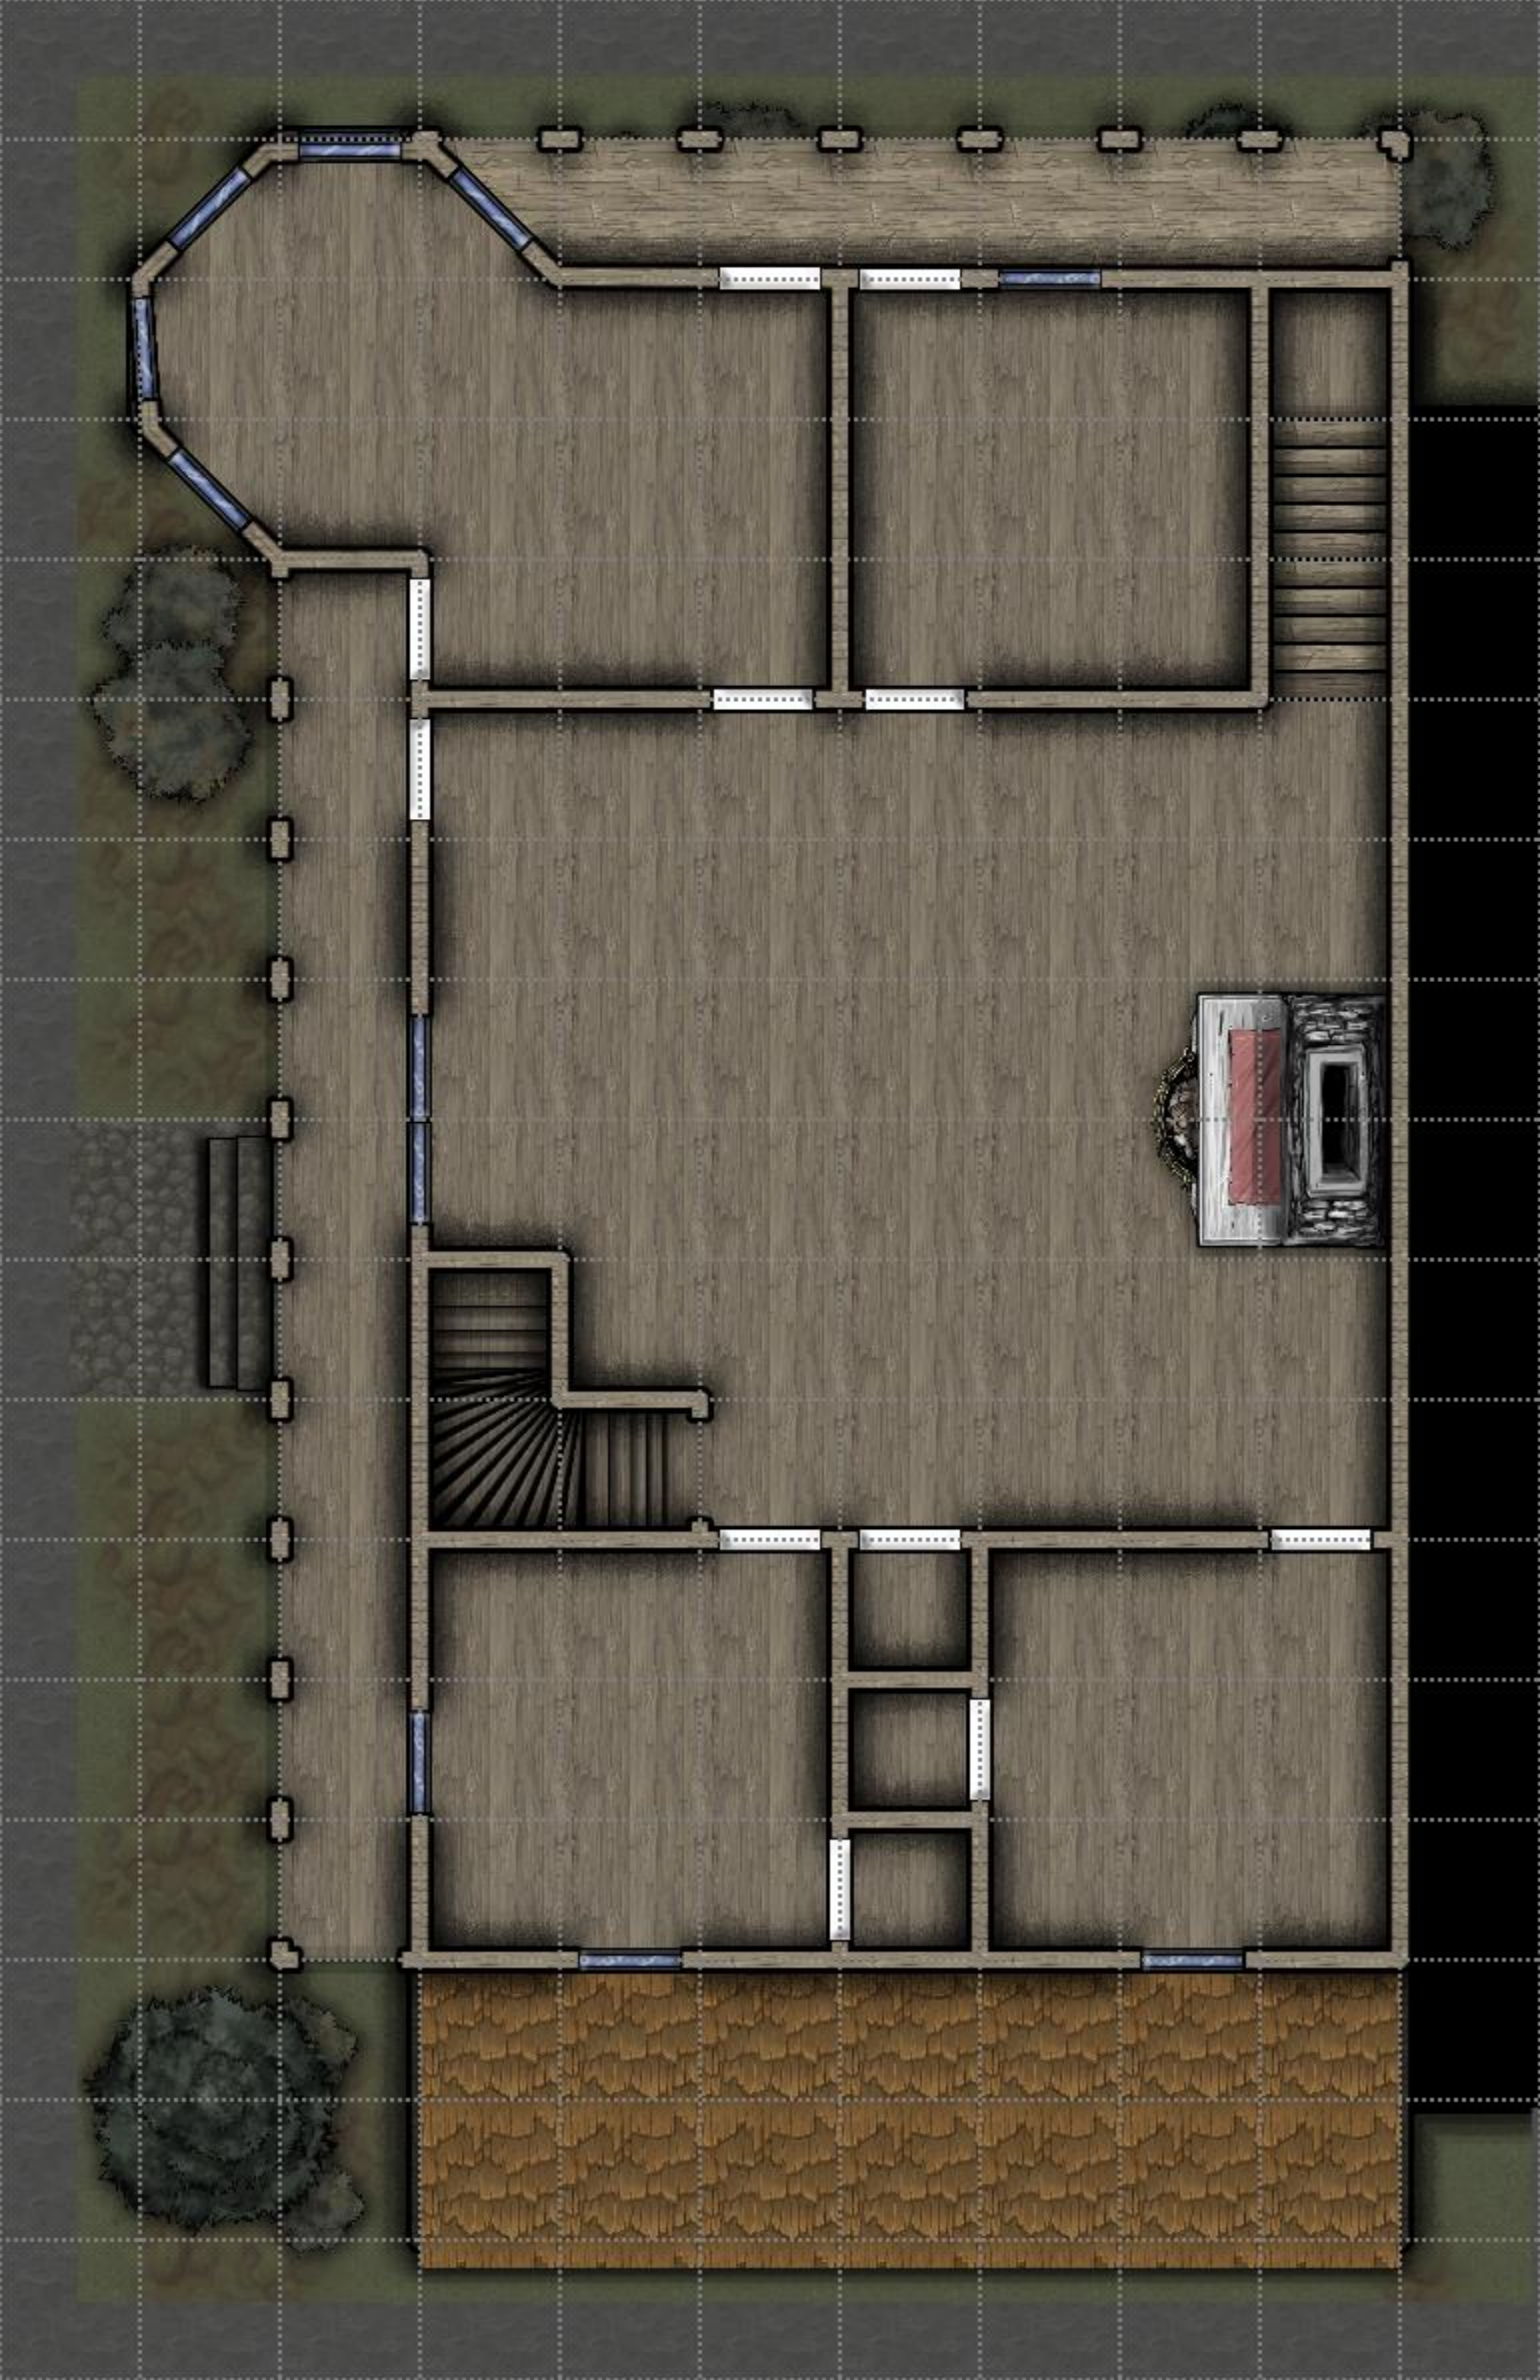

# Trollskull Manor Maps

Alternative Cellar with Secret Passage and Room hidden in the wine cellar area. The exit tunnel leads into the sewers.

The contents of this document and all the images that come in the digital package are copyrighted. They are intended for the personal use of the purchaser.