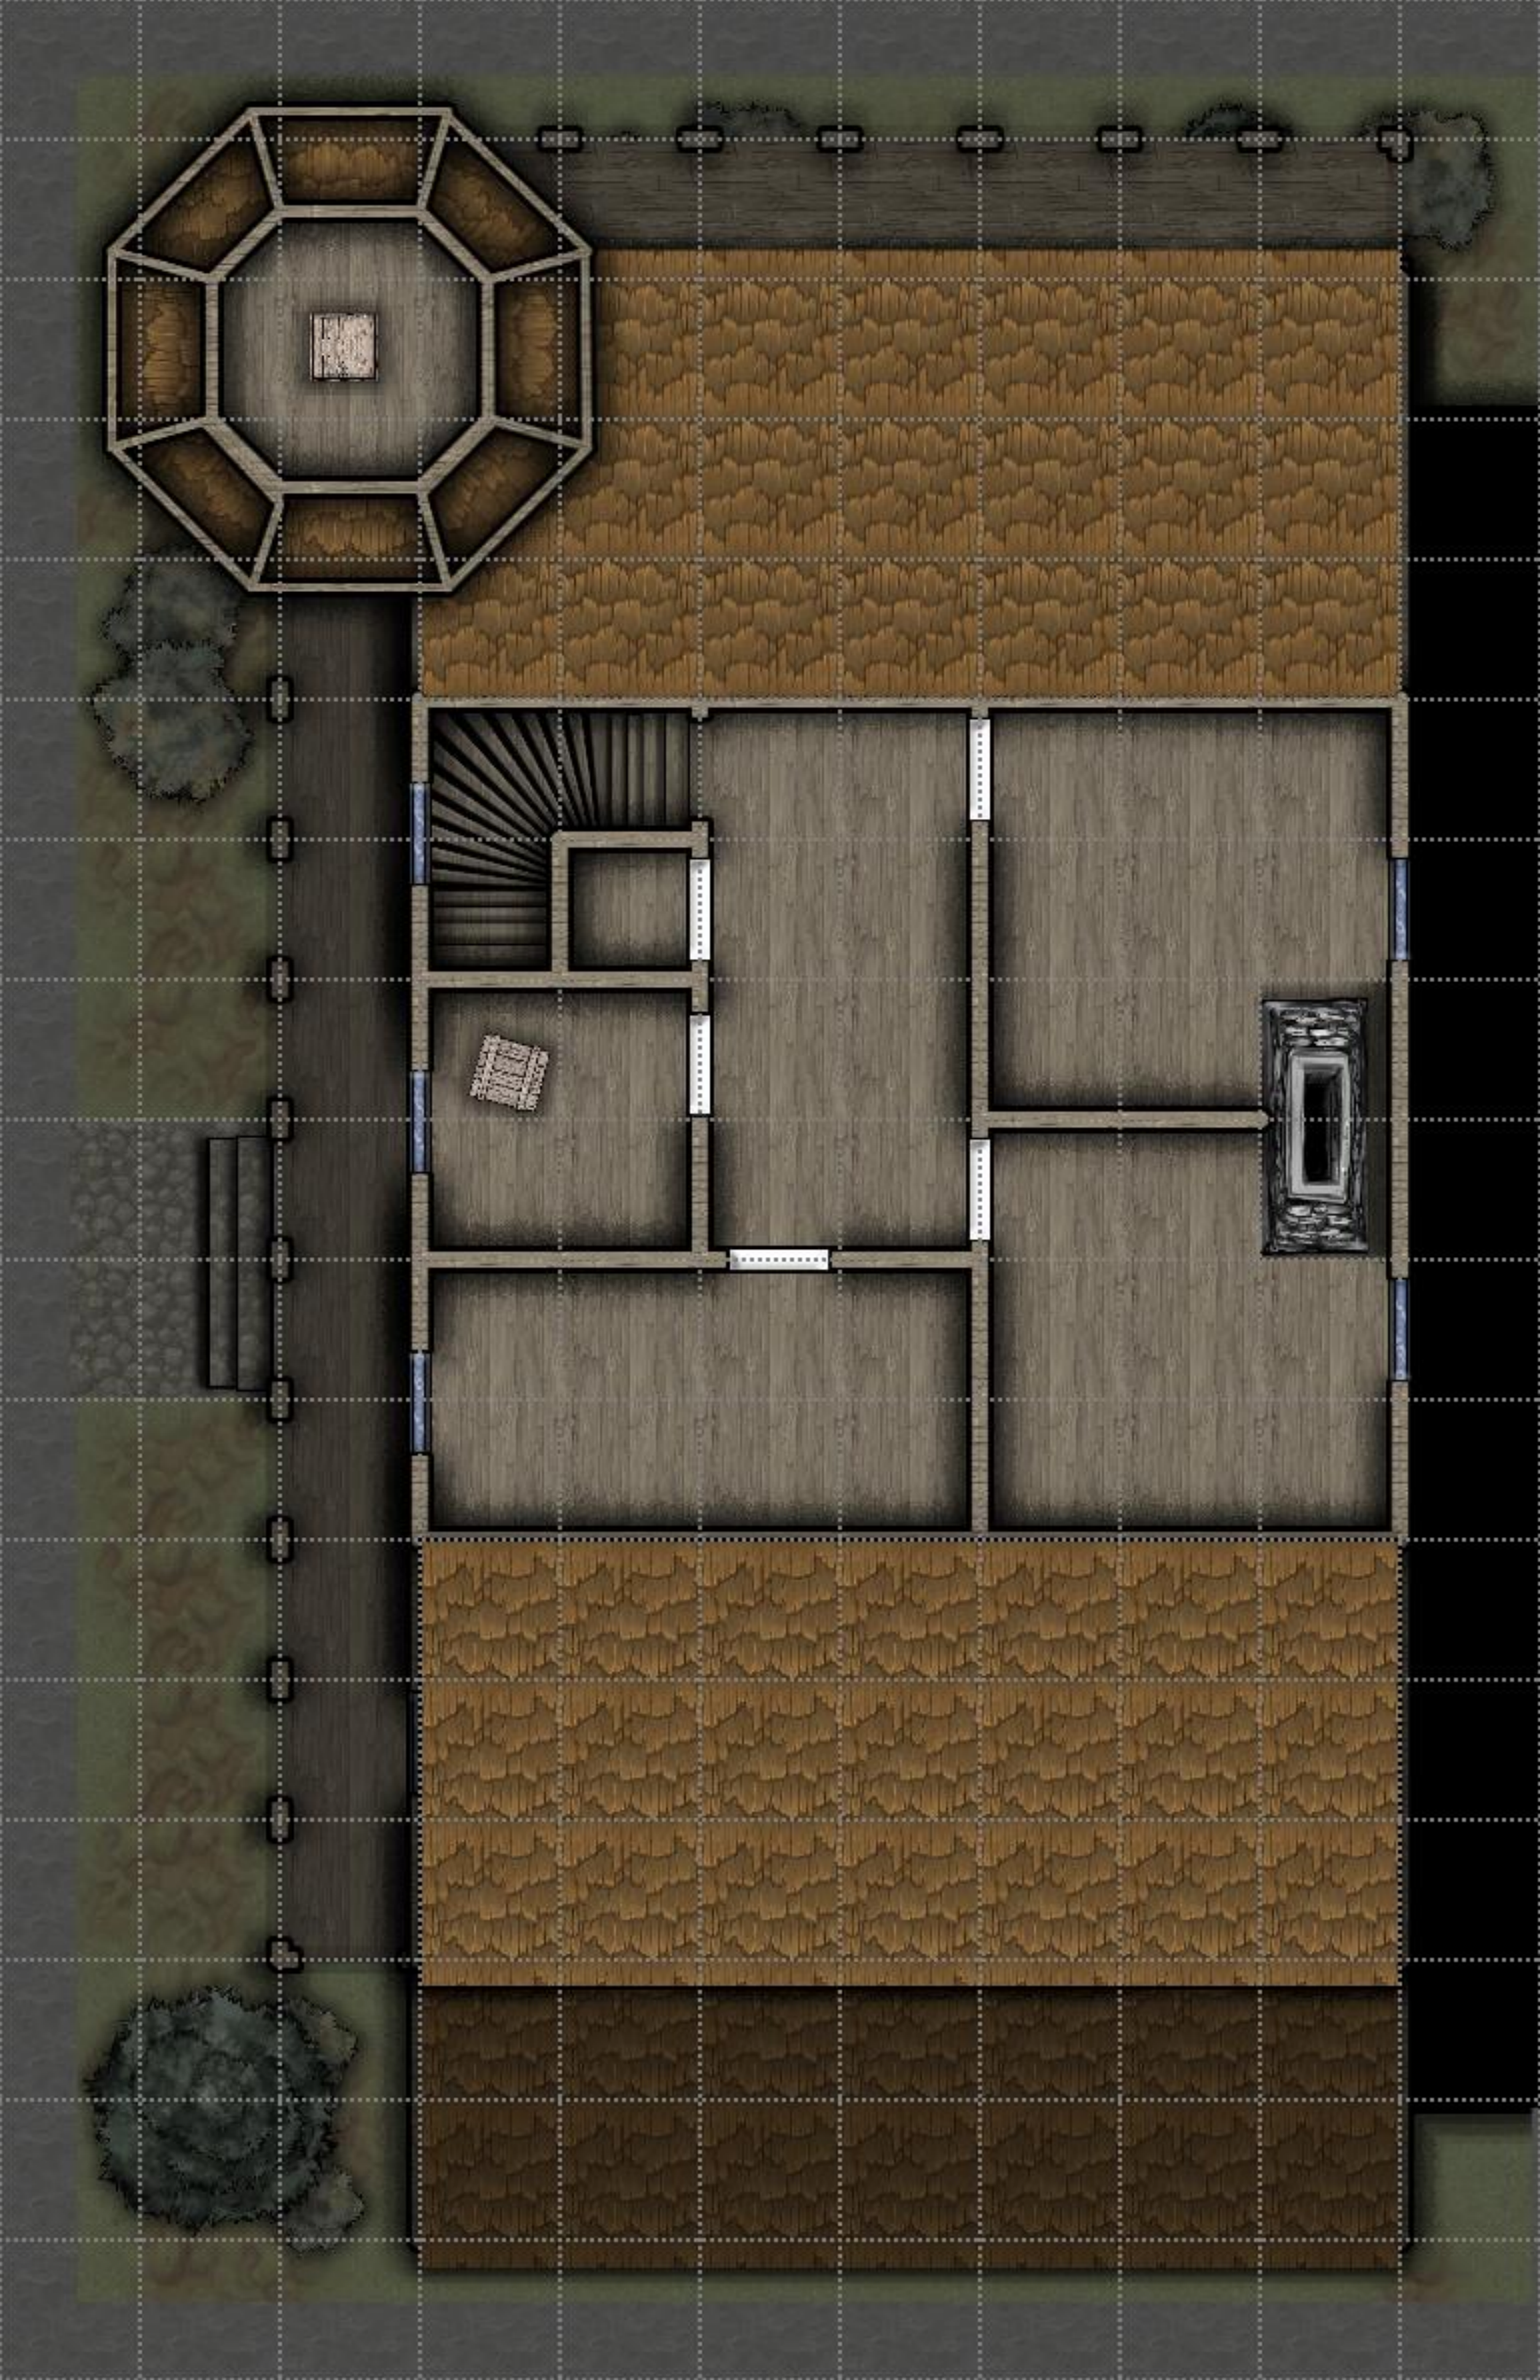

# Trollskull Manor Maps

Alternative Cellar with Secret Passage and Room hidden in the wine cellar area. The exit tunnel leads into the sewers.

The contents of this document and all the images that come in the digital package are copyrighted. They are intended for the personal use of the purchaser.