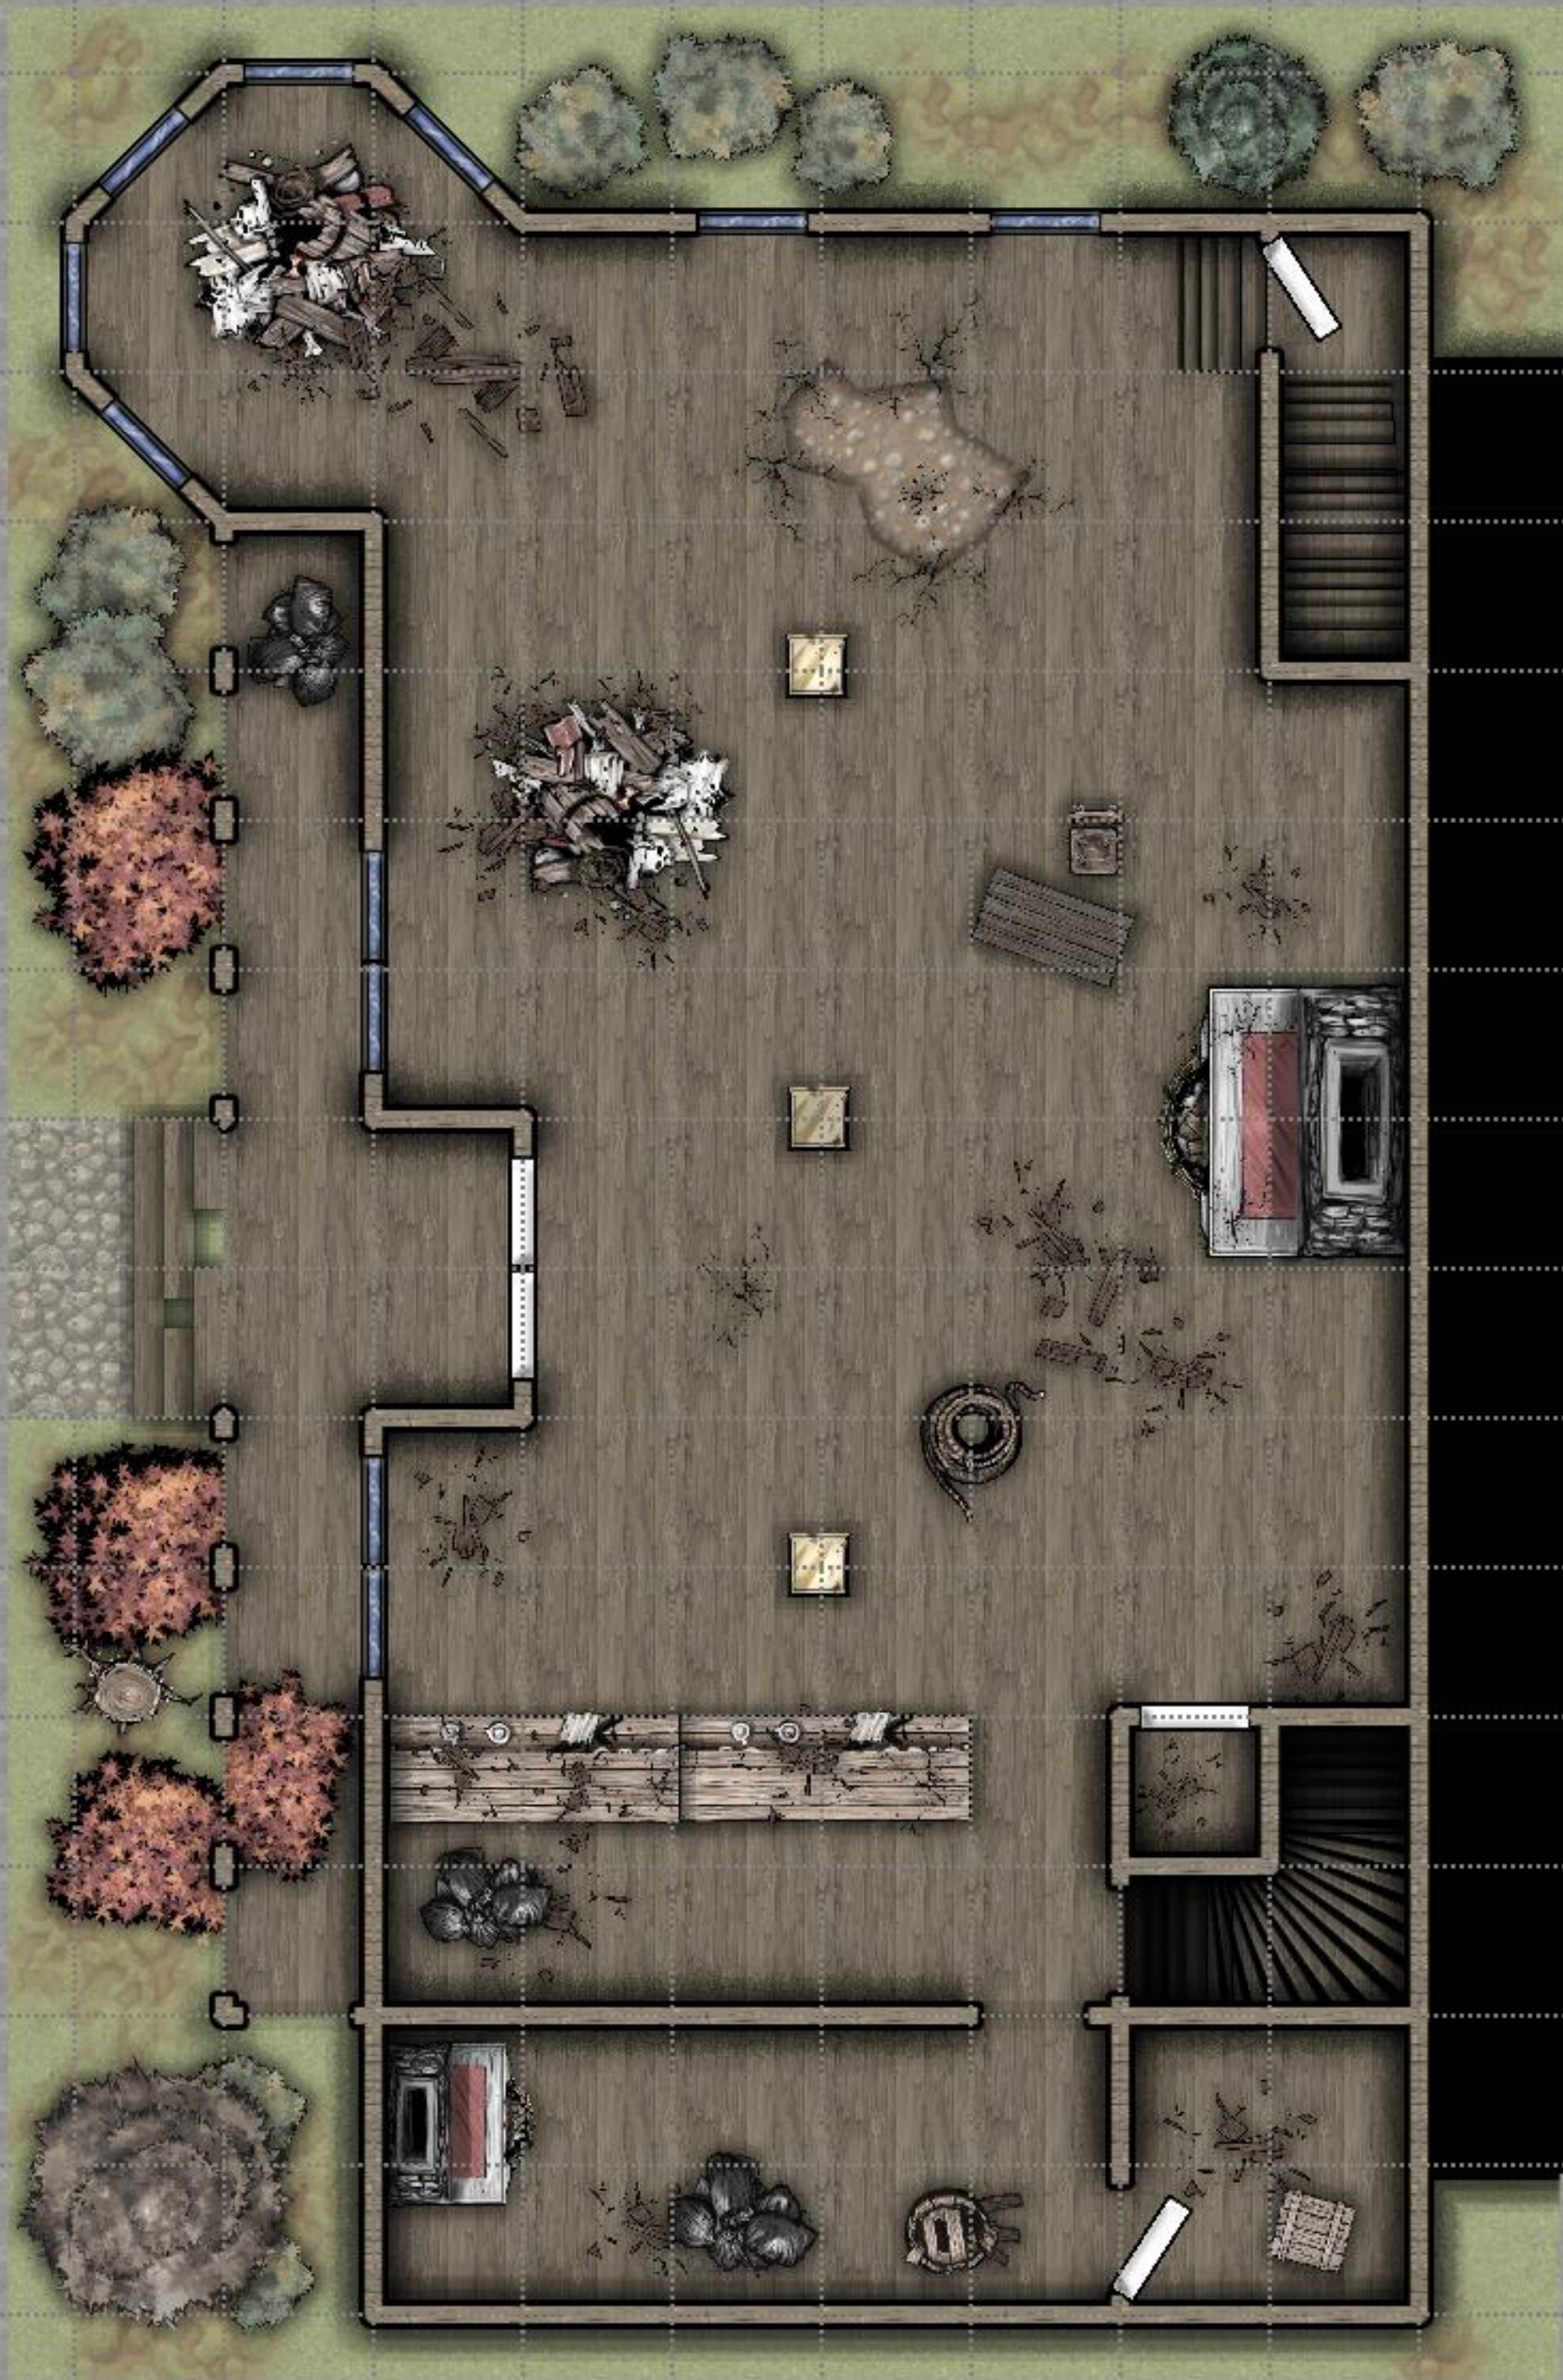

# Trollskull Manor Maps

Alternative Cellar with Secret Passage and Room hidden in the wine cellar area. The exit tunnel leads into the sewers.

The contents of this document and all the images that come in the digital package are copyrighted. They are intended for the personal use of the purchaser.