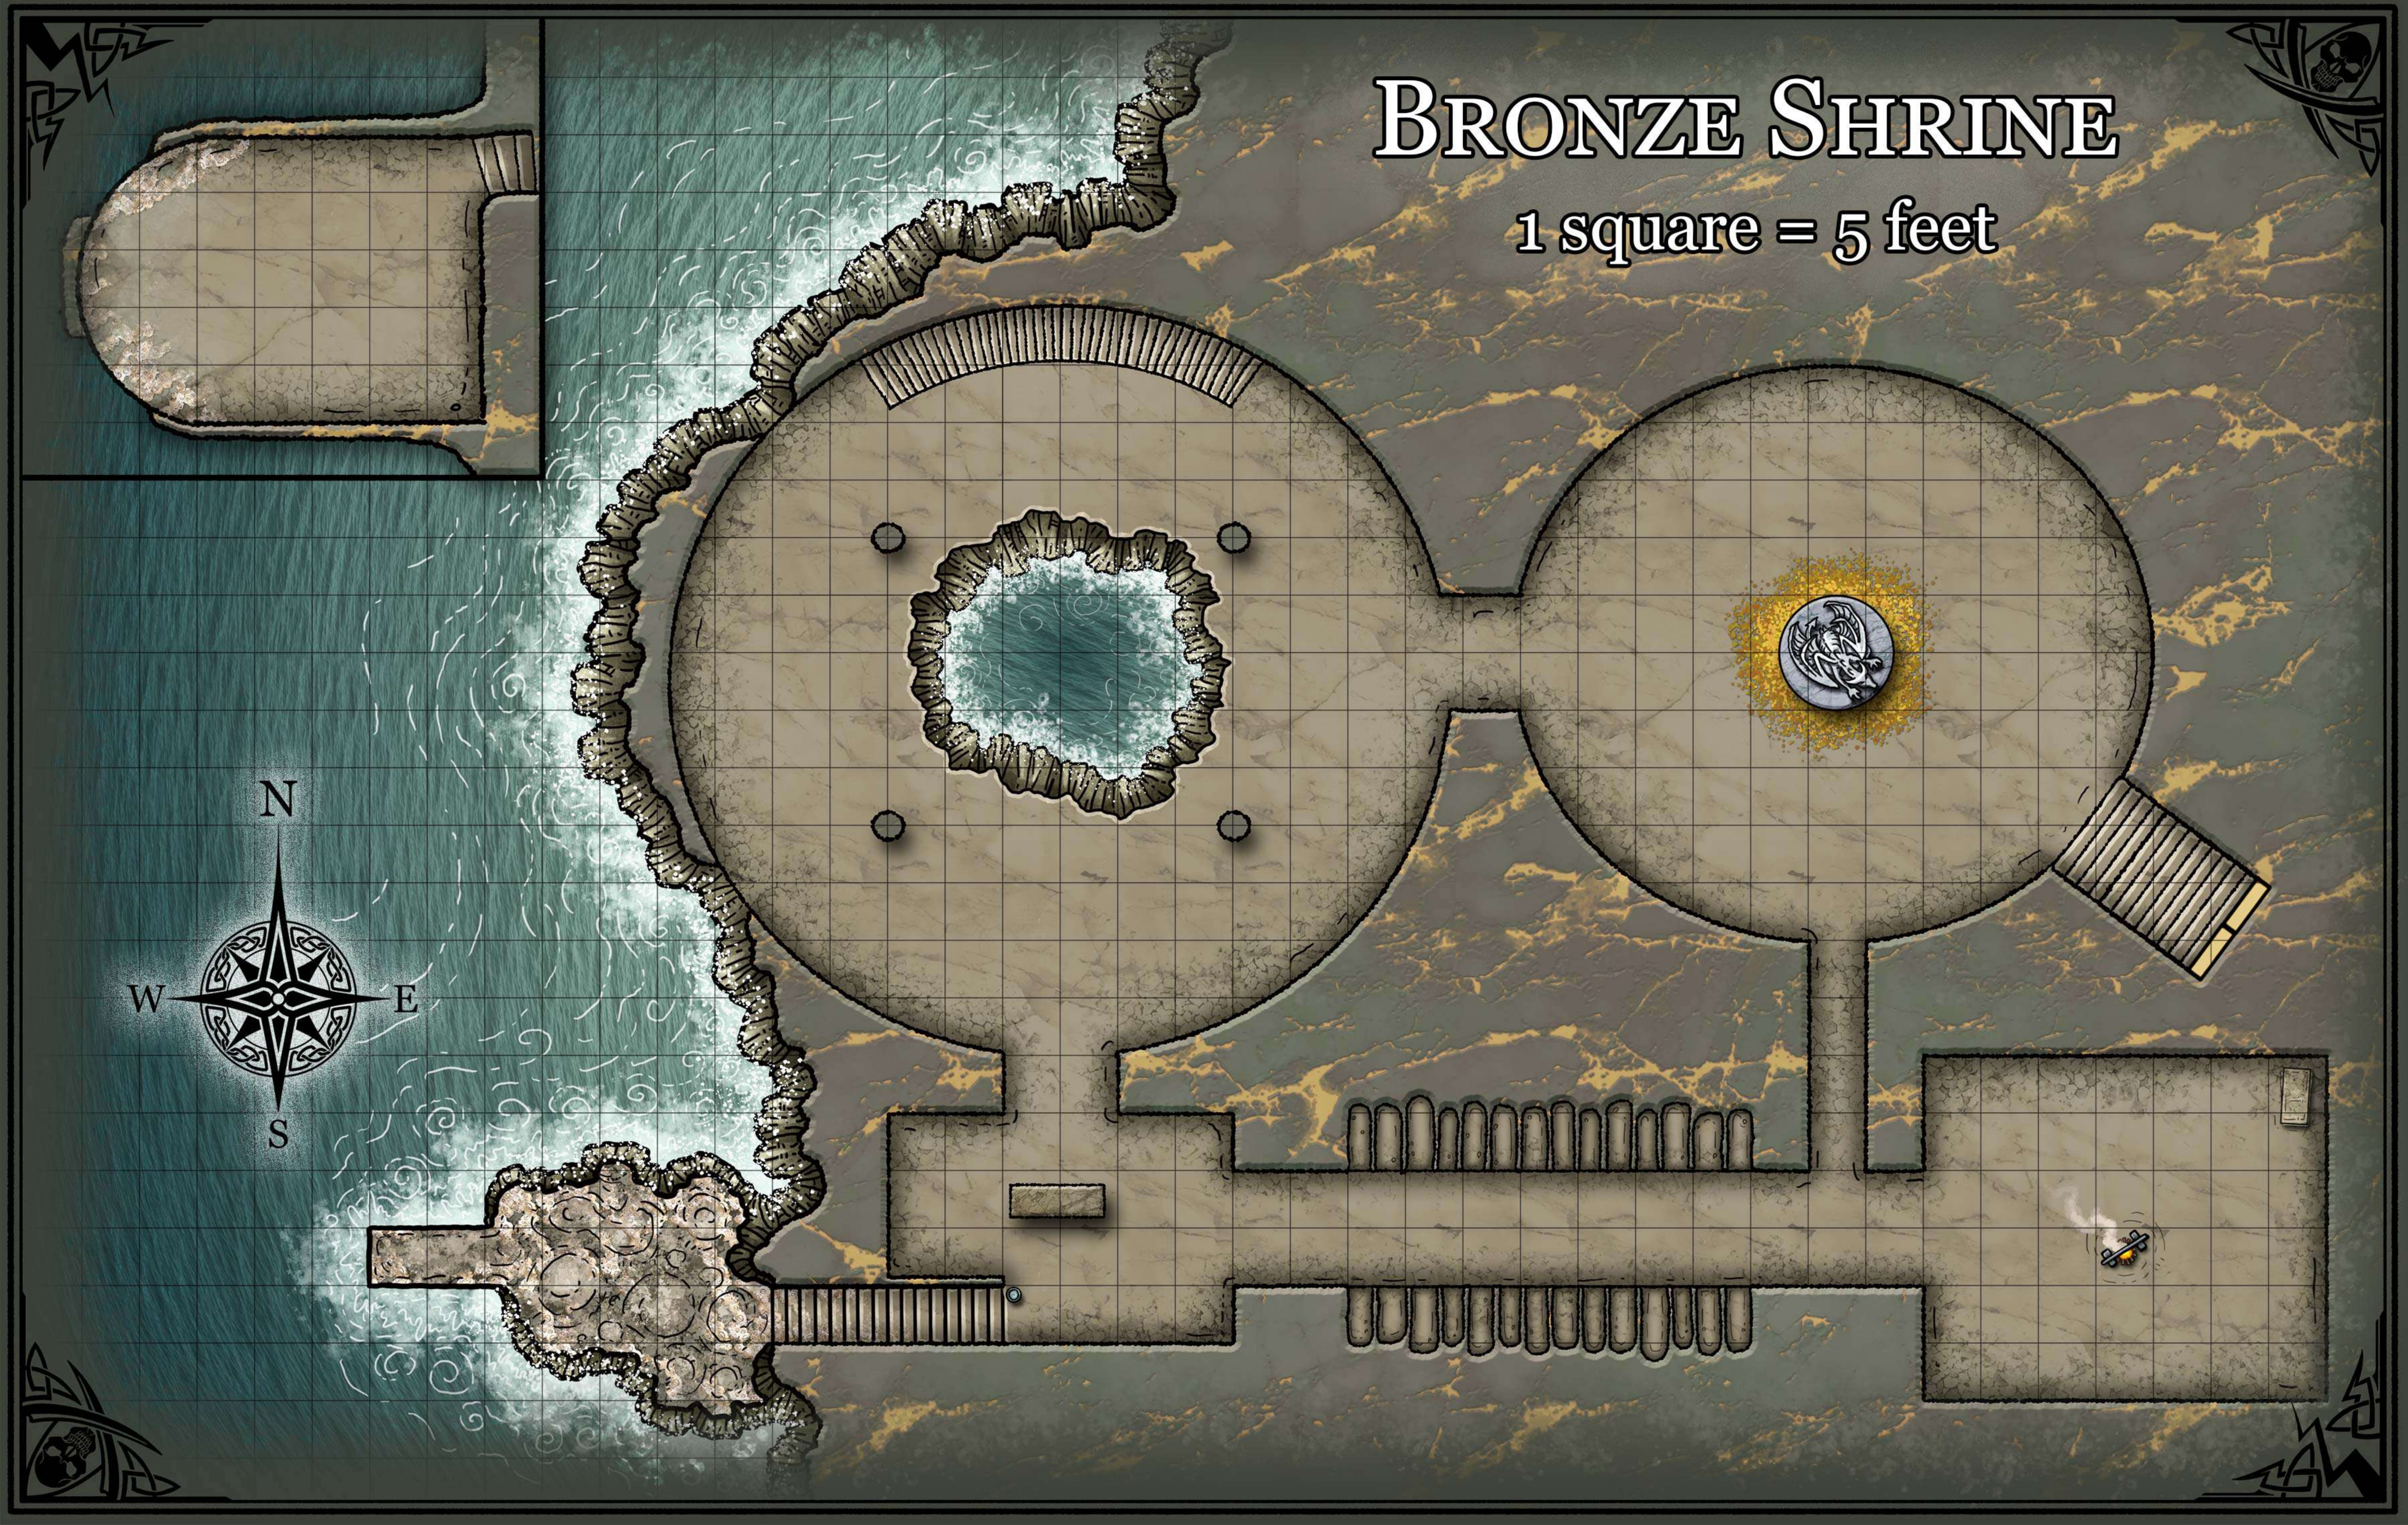

SWORD COAST

1 hex = 5 miles

The Craggs

Mount Hotenow

Neverwinter Wood

Starmetal Hills

Neverwinter

Conyberry

The High Road

Triboar Trail

Phandalin

Sword Mountains

Leilon

Kryptgarden Forest

Mere of Dead Men

- City
- Town
- Ruins
- Point of Interest
- Peak
- Road
- Trail
- River
- Forest
- Marsh
- Hills
- Mountains

LEILON

BRONZE SHRINE

1 square = 5 feet

CLAUGIYLIAMATAR'S LAIR

1 square = 10 feet

DEATH KNIGHT DREADNAUGHT

1 square = 5 feet

UPPER DECKS

DECK CABINS

OAR DECK

CREW DECK

HOLD

INIARV'S TOWER

1 square = 5 feet

LEILON POINT

1 square = 10 feet