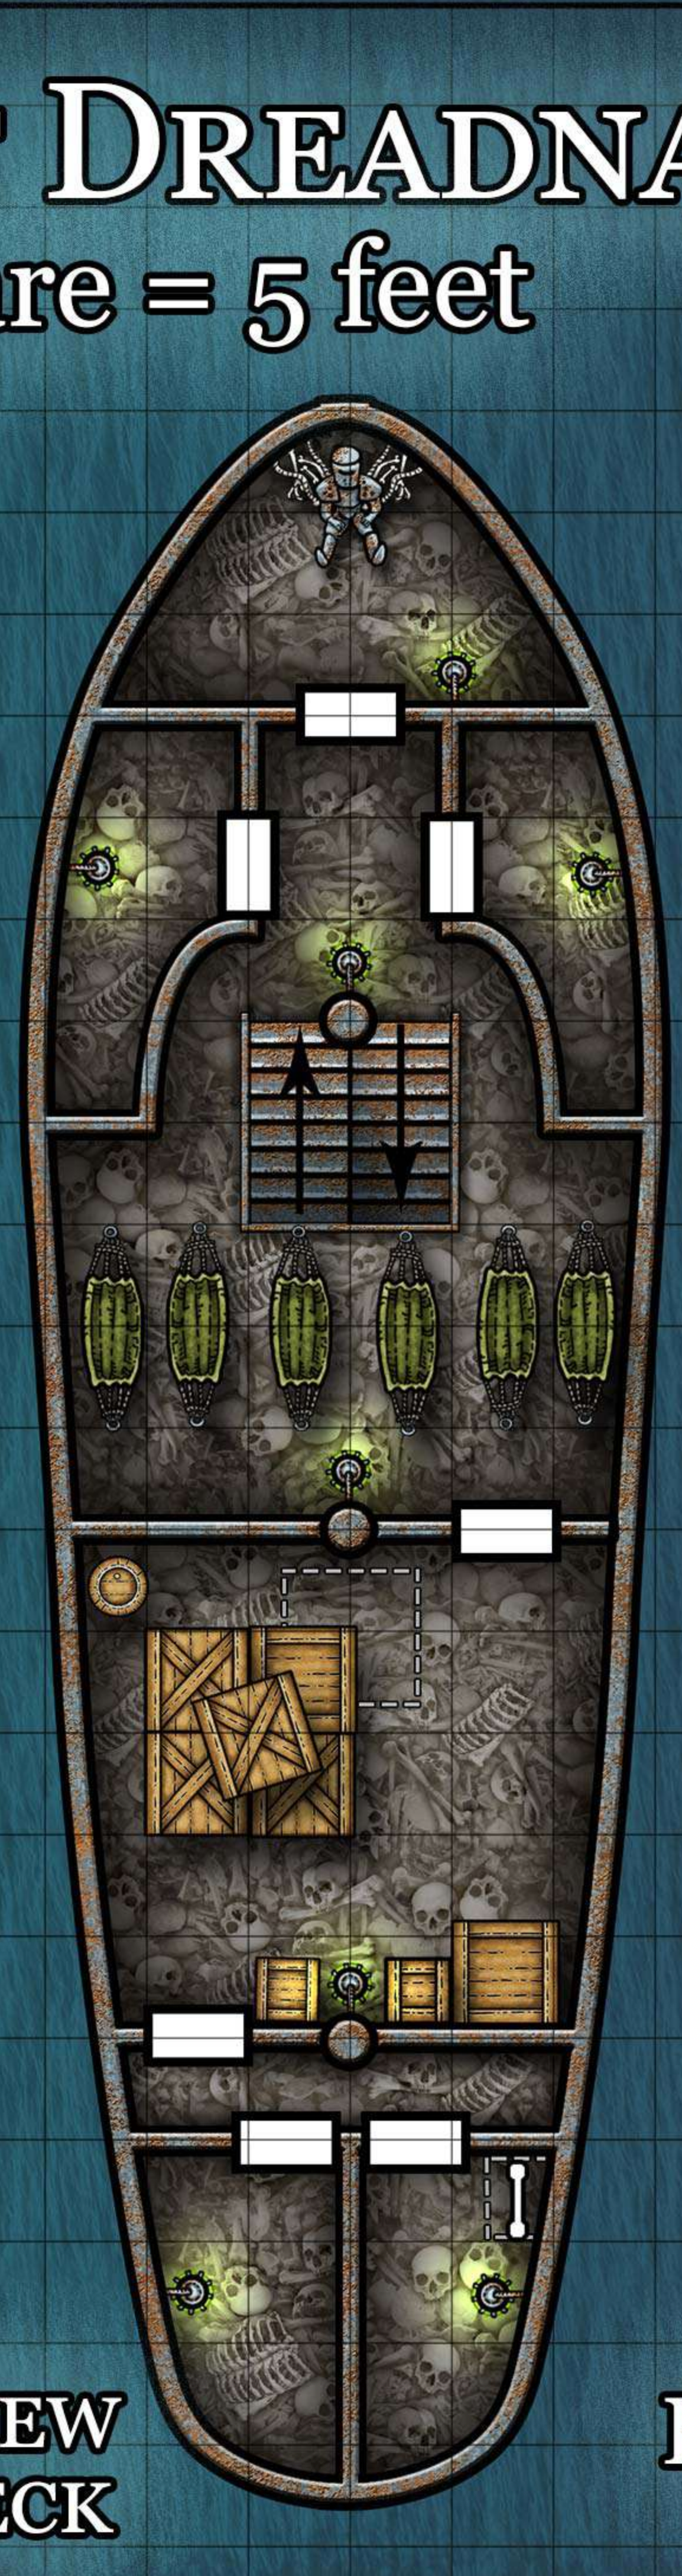

SWORD COAST

1 hex = 5 miles

The Craggs

Mount Hotenow

Neverwinter Wood

Starmetal Hills

Neverwinter

Conyberry

The High Road

Triboar Trail

Phandalin

Sword Mountains

Leilon

Kryptgarden Forest

Mere of Dead Men

- City
- Town
- Ruins
- Point of Interest
- Peak
- Road
- Trail
- River
- Forest
- Marsh
- Hills
- Mountains

LEILON

BRONZE SHRINE

1 square = 5 feet

CLAUGIYLIAMATAR'S LAIR

1 square = 10 feet

DEATH KNIGHT DREADNAUGHT

1 square = 5 feet

UPPER DECKS

DECK CABINS

OAR DECK

CREW DECK

HOLD

INIARV'S TOWER

1 square = 5 feet

LEILON POINT

1 square = 10 feet