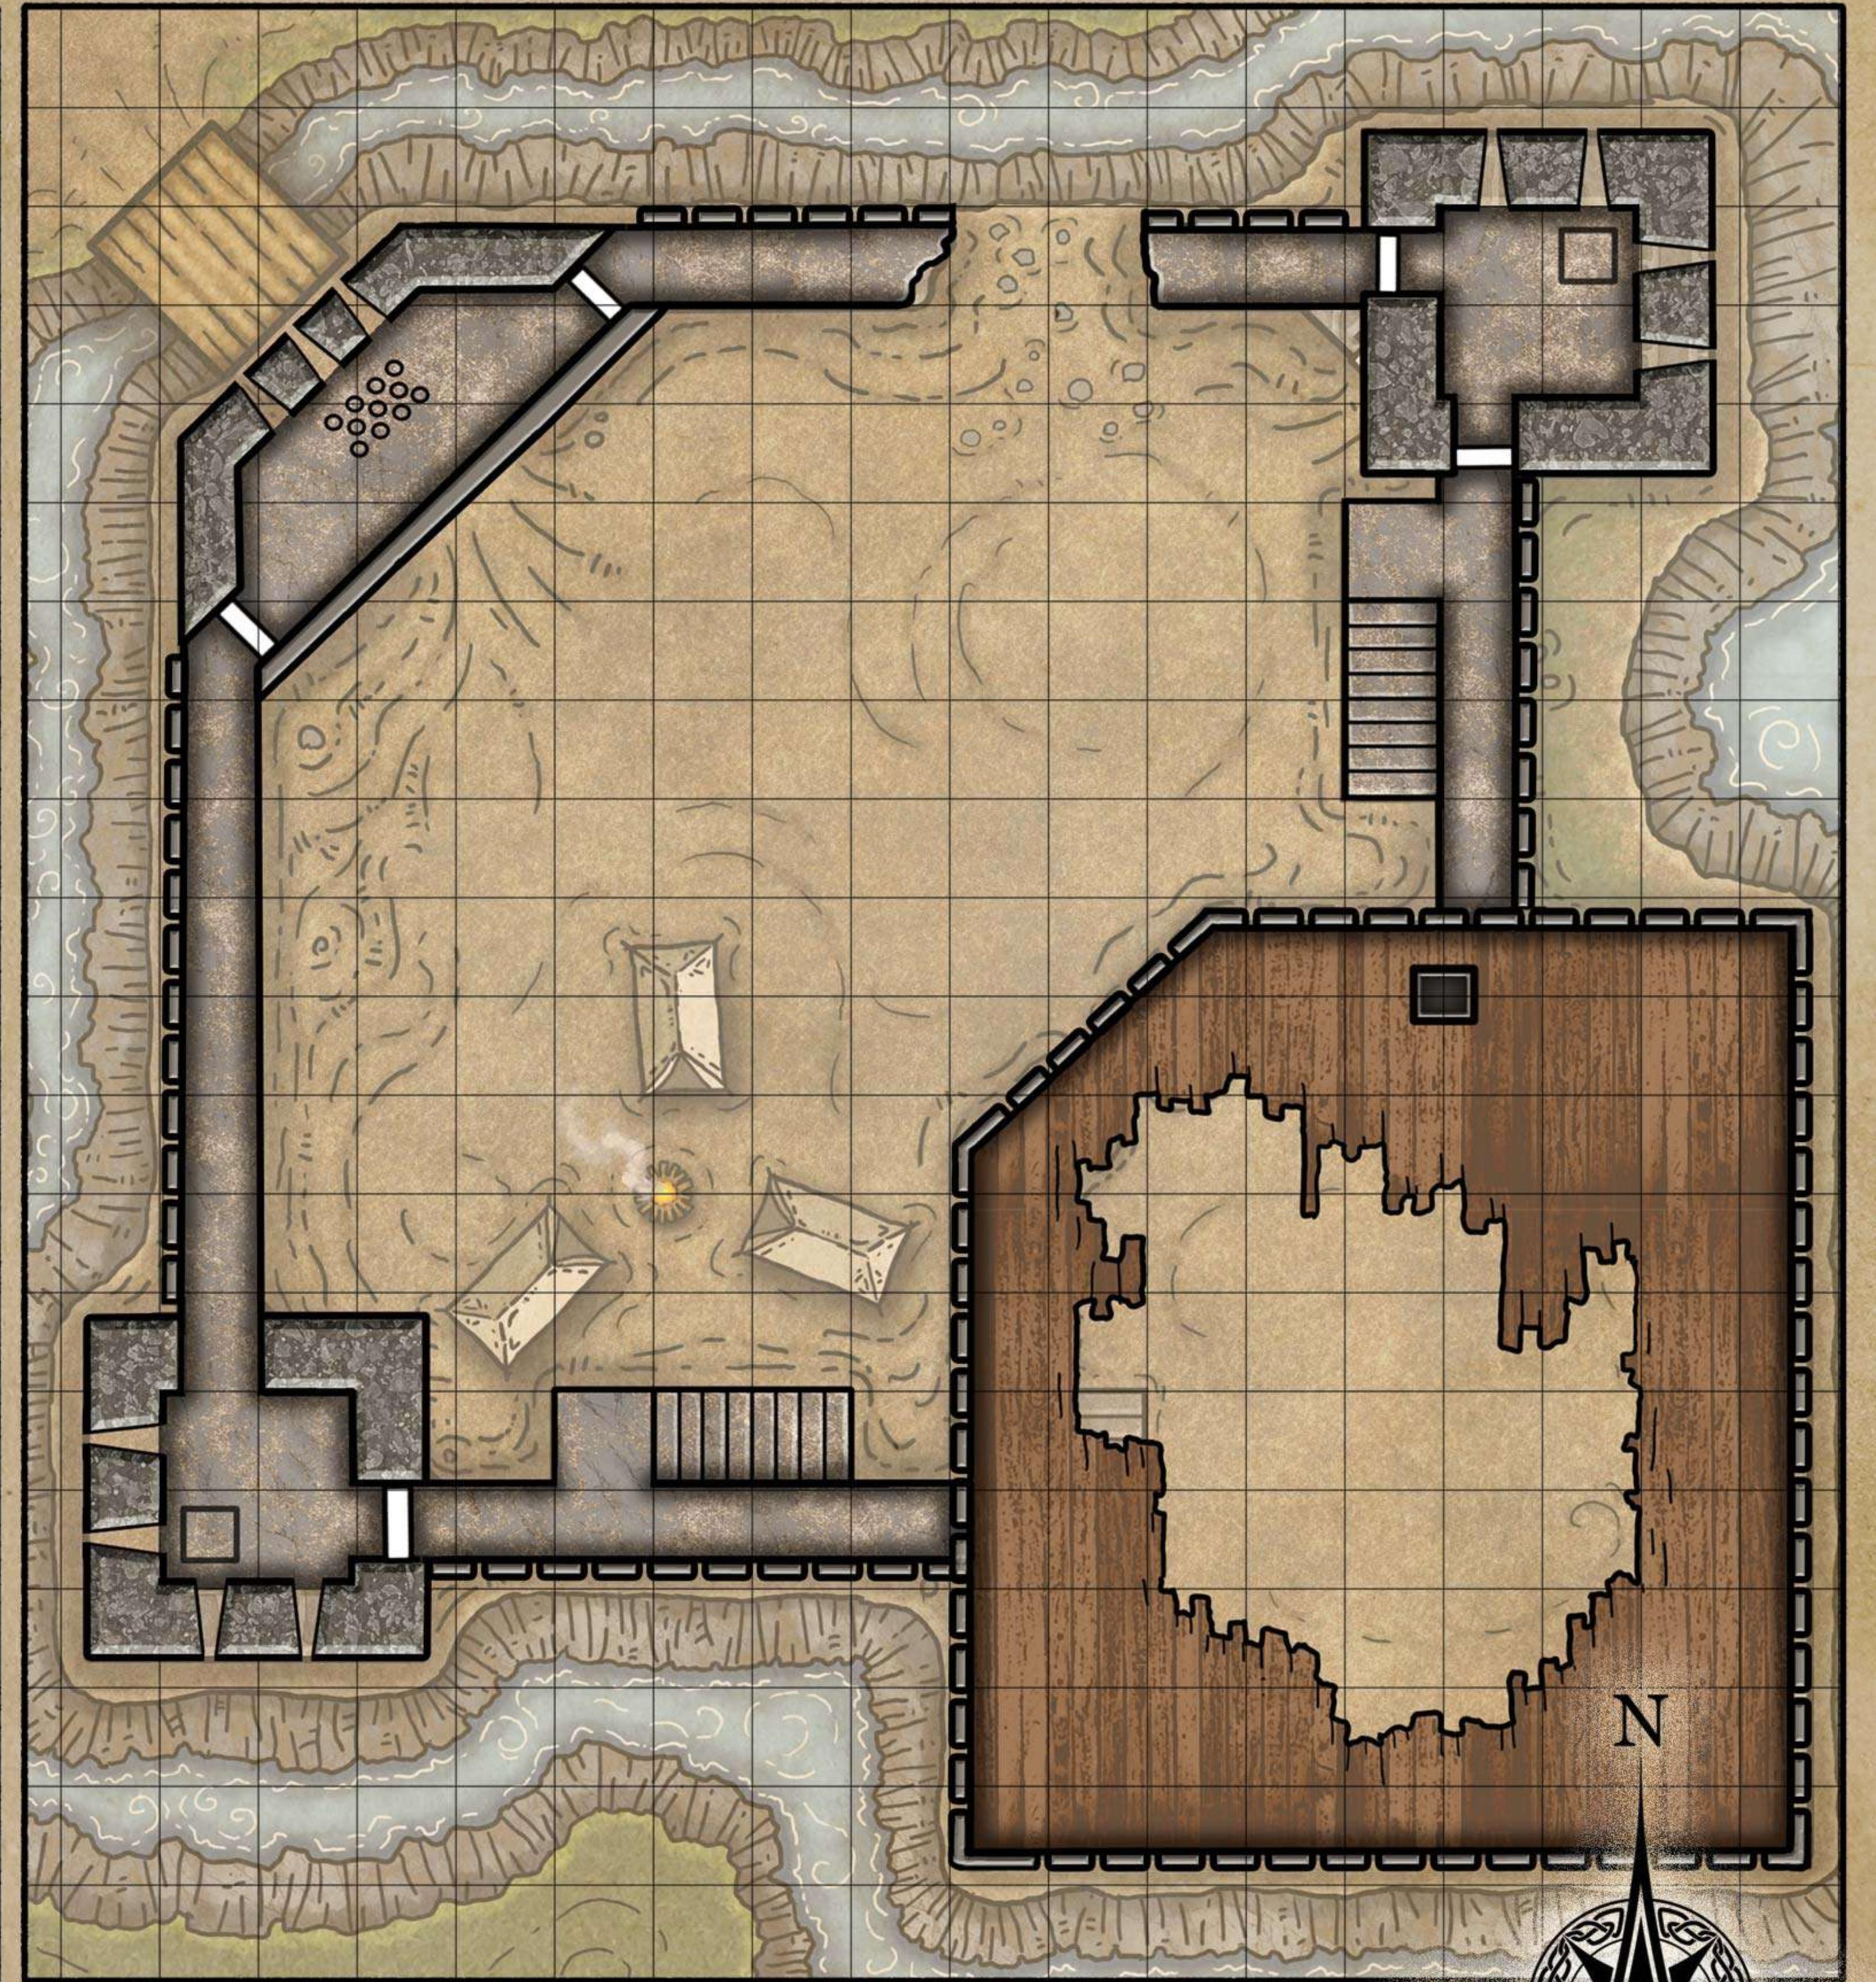

LEILON

BRONZE SHRINE

1 square = 5 feet

CLAUGIYLIAMATAR'S LAIR

1 square = 10 feet

DEATH KNIGHT DREADNAUGHT

1 square = 5 feet

UPPER DECKS

DECK CABINS

OAR DECK

CREW DECK

HOLD

INIARV'S TOWER

1 square = 5 feet

LEILON POINT

1 square = 10 feet