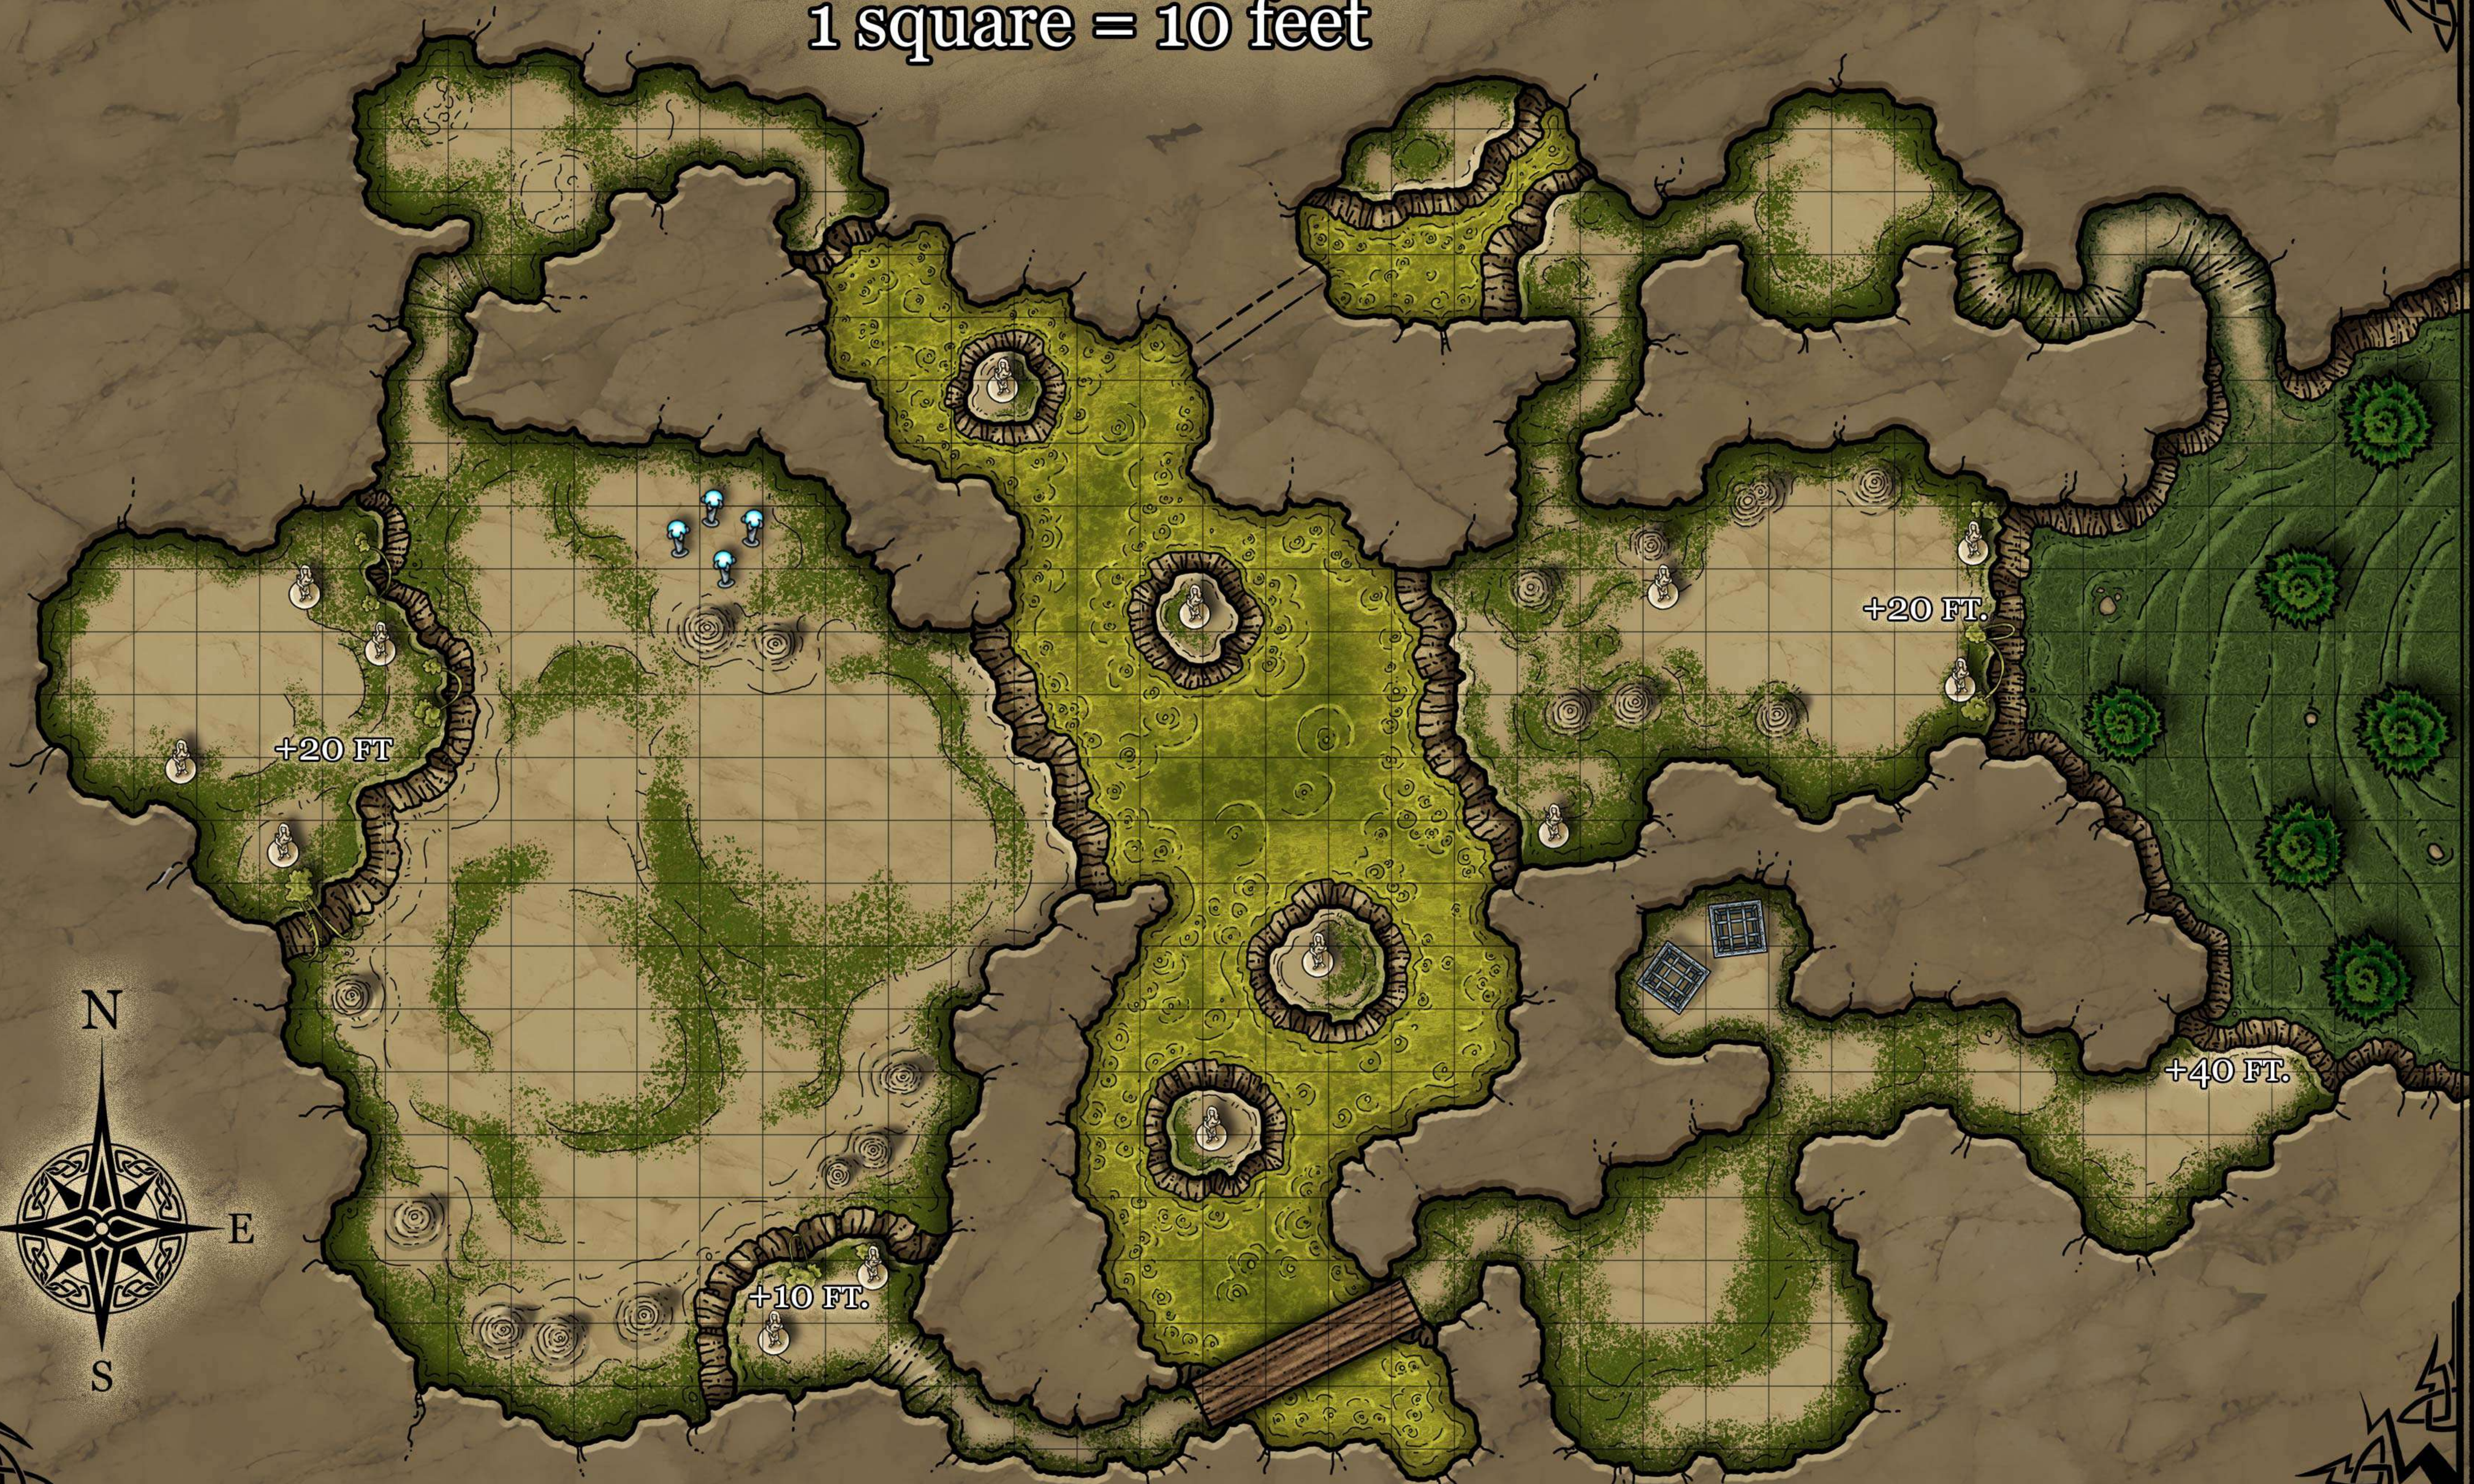

The High Road

Triboar Trail

Phandalin

Sword Mountains

Leilon

Kryptgarden Forest

Mere of Dead Men

- City
- Town
- Ruins
- Point of Interest
- Peak
- Road
- Trail
- River
- Forest
- Marsh
- Hills
- Mountains

LEILON

BRONZE SHRINE

1 square = 5 feet

CLAUGIYLIAMATAR'S LAIR

1 square = 10 feet

DEATH KNIGHT DREADNAUGHT

1 square = 5 feet

UPPER DECKS

DECK CABINS

OAR DECK

CREW DECK

HOLD

INIARV'S TOWER

1 square = 5 feet

LEILON POINT

1 square = 10 feet