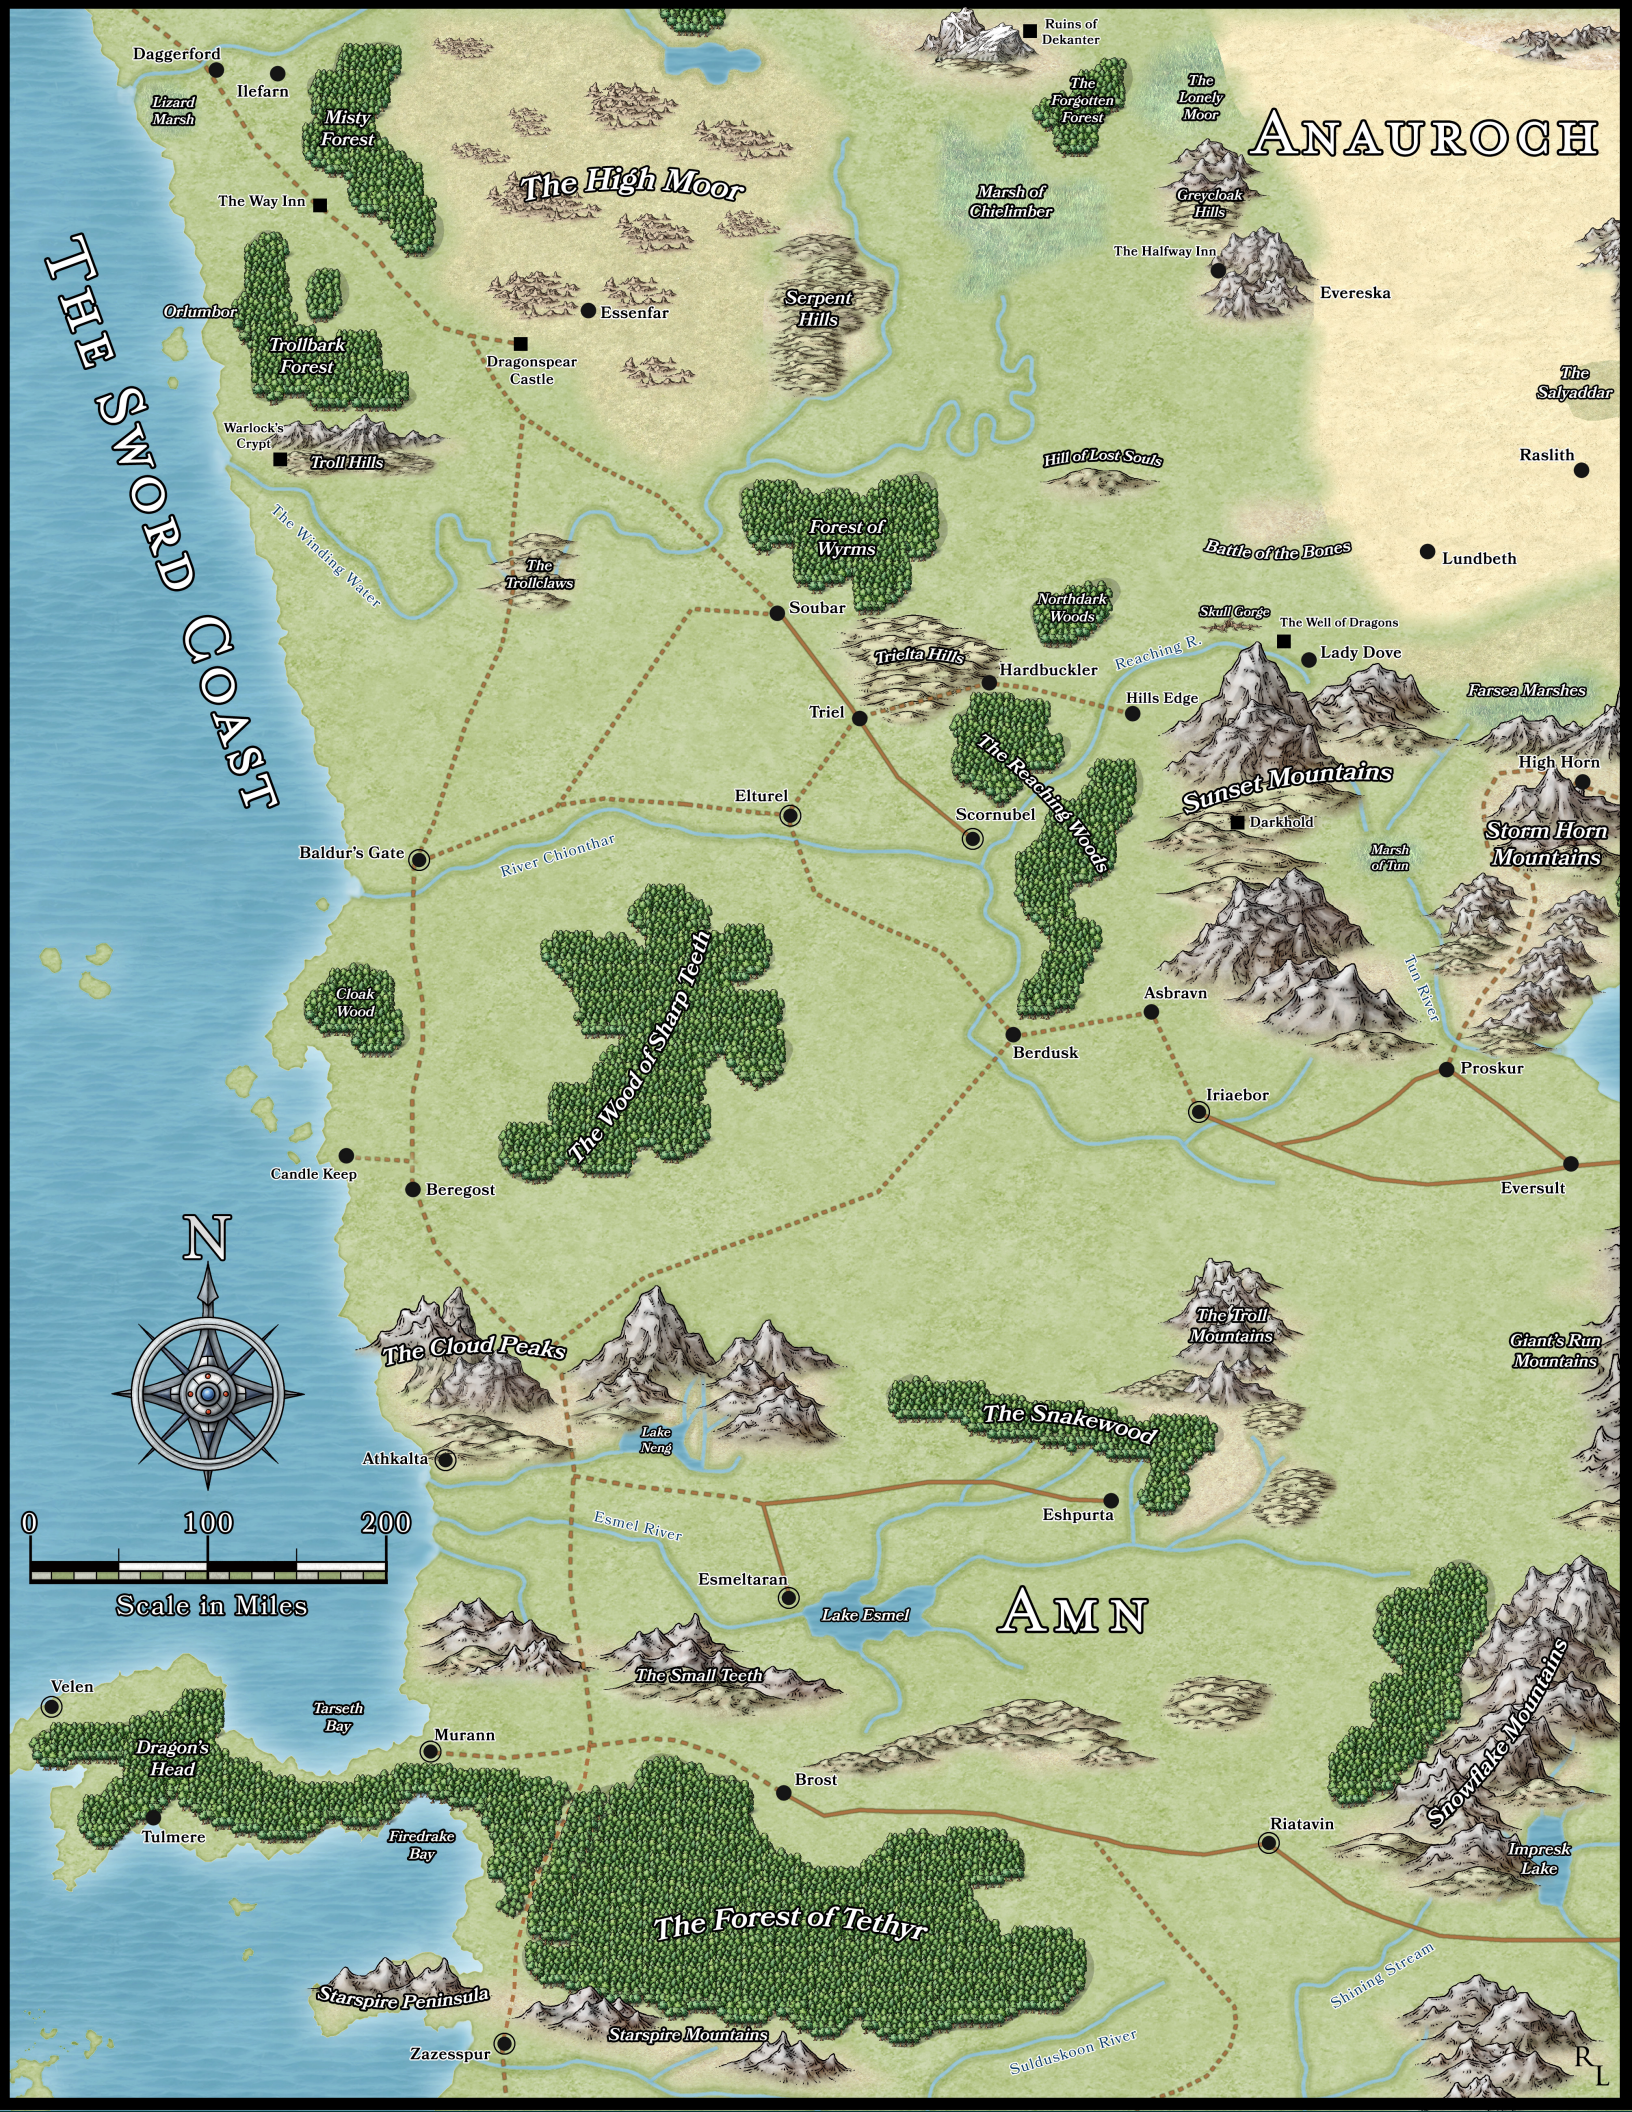

ANAUROCH

THE SWORD COAST

AMN

N

0 100 200

Scale in Miles

Daggerford

Ilefarn

Misty Forest

The High Moor

The Forgotten Forest

The Lonely Moor

The Way Inn

Marsh of Chieflimber

Graycloak Hills

Evereska

Orlumbor

Trollbark Forest

Essenfar

Serpent Hills

The Halfway Inn

The Salyadder

Warlock's Crypt

Troll Hills

Dragonspear Castle

Essenfar

Hill of Lost Souls

Raslith

The Winding Water

The Trollclaws

Forest of Wyrms

Battle of the Bones

Lundbeth

Soubar

Northdark Woods

Skull Gorge

The Well of Dragons

Farsea Marshes

Triela Hills

Hardbuckler

Reaching R.

Lady Dove

High Horn

Baldur's Gate

River Chiondhar

Elturel

Scornubel

Sunset Mountains

Darkhold

Storm Horn Mountains

Cloak Wood

The Wood of Sharp Teeth

The Reaching Woods

Marsh of Tun

Candle Keep

Beregost

Berdusk

Asbravn

Proskur

Eversult

N

The Cloud Peaks

Lake Neng

The Snakewood

The Troll Mountains

Giant's Run Mountains

Athkalta

Esmel River

Eshpurta

Scale in Miles

Esmeltaran

Lake Esmel

AMN

The Small Teeth

Brost

Riatavin

Snowflake Mountains

Impresk Lake

Velen

Tarseth Bay

Murann

Dragon's Head

Tulmere

Firedrake Bay

The Forest of Tethyr

Starspire Peninsula

Starspire Mountains

Sulduskoon River

Shining Stream

Zazesspur

RL