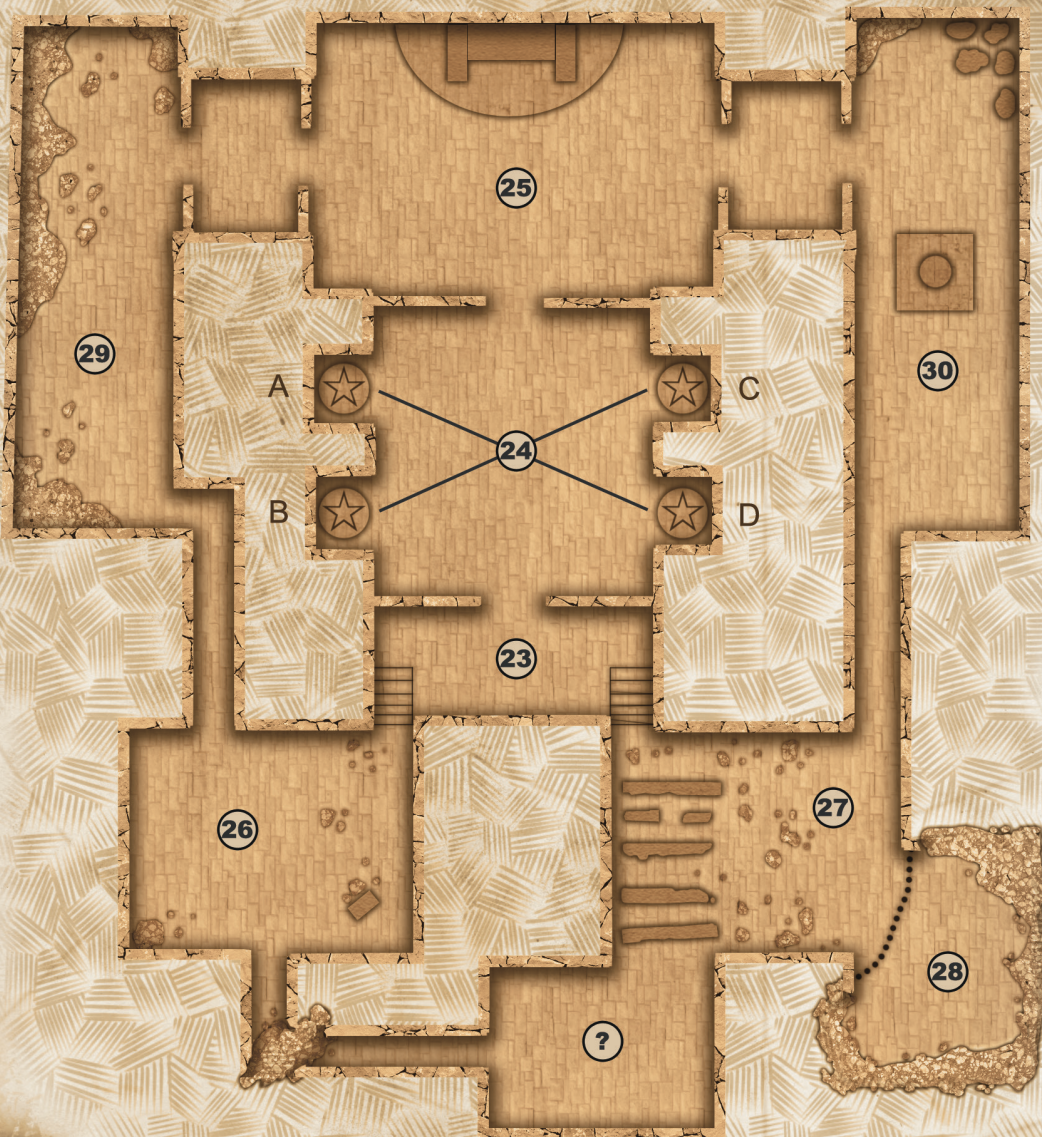

Rated 5E

JUNGLE TOMB OF THE MUMMY BRIDE

BONUS CONTENT

5th Edition Compatible for Characters of Levels 5-7

PLANET X GAMES

BY LEVI COMBS

PLAZA OF THE GODS

LEVEL 1

S = SECRET DOOR
T = TRAP

LEVEL 2

LEVEL 3

SUNDOOR ROLLS TO COVER AND UNCOVER DOORWAY

OPENING IN CEILING (LEADS OUTSIDE)

TEMPLE OF THE JAGUAR

TEMPLE OF THE FROG

TEMPLE OF THE BAT

TEMPLE OF THE SNAKE