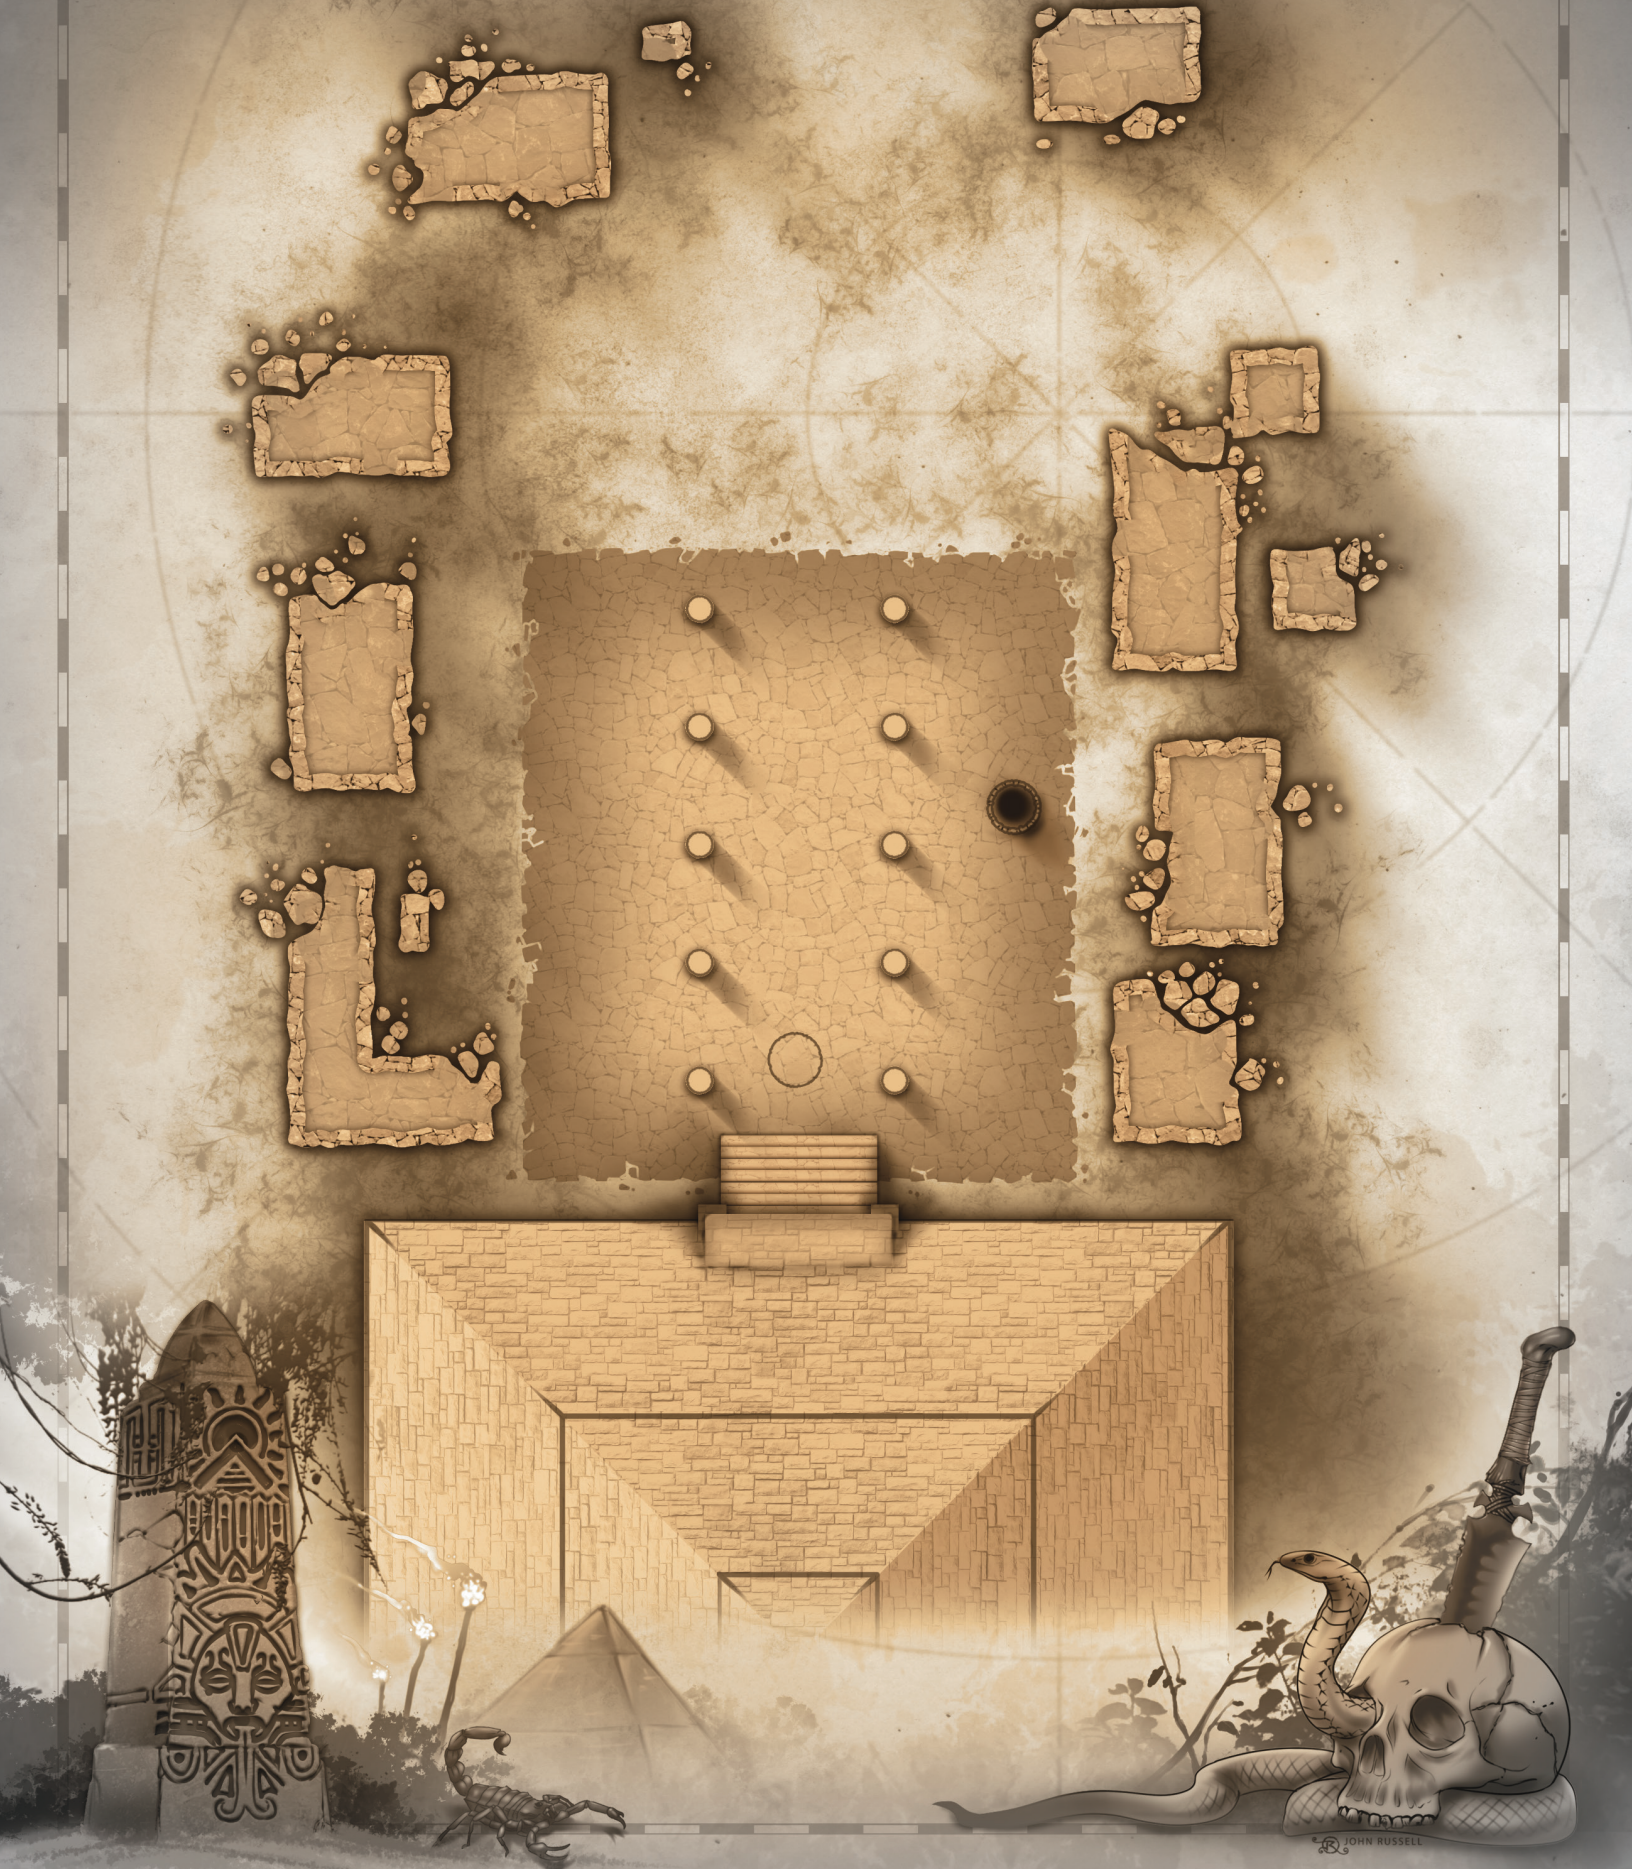

Rated 5E

JUNGLE TOMB OF THE MUMMY BRIDE

BONUS CONTENT

5th Edition Compatible for Characters of Levels 5-7

PLANET X GAMES

BY LEVI COMBS

PLAZA OF THE GODS

LEVEL 1

S = SECRET DOOR
T = TRAP

LEVEL 2

LEVEL 3

SUNDOOR ROLLS TO COVER AND UNCOVER DOORWAY

OPENING IN CEILING (LEADS OUTSIDE)

TEMPLE OF THE JAGUAR

TEMPLE OF THE FROG

TEMPLE OF THE BAT

TEMPLE OF THE SNAKE