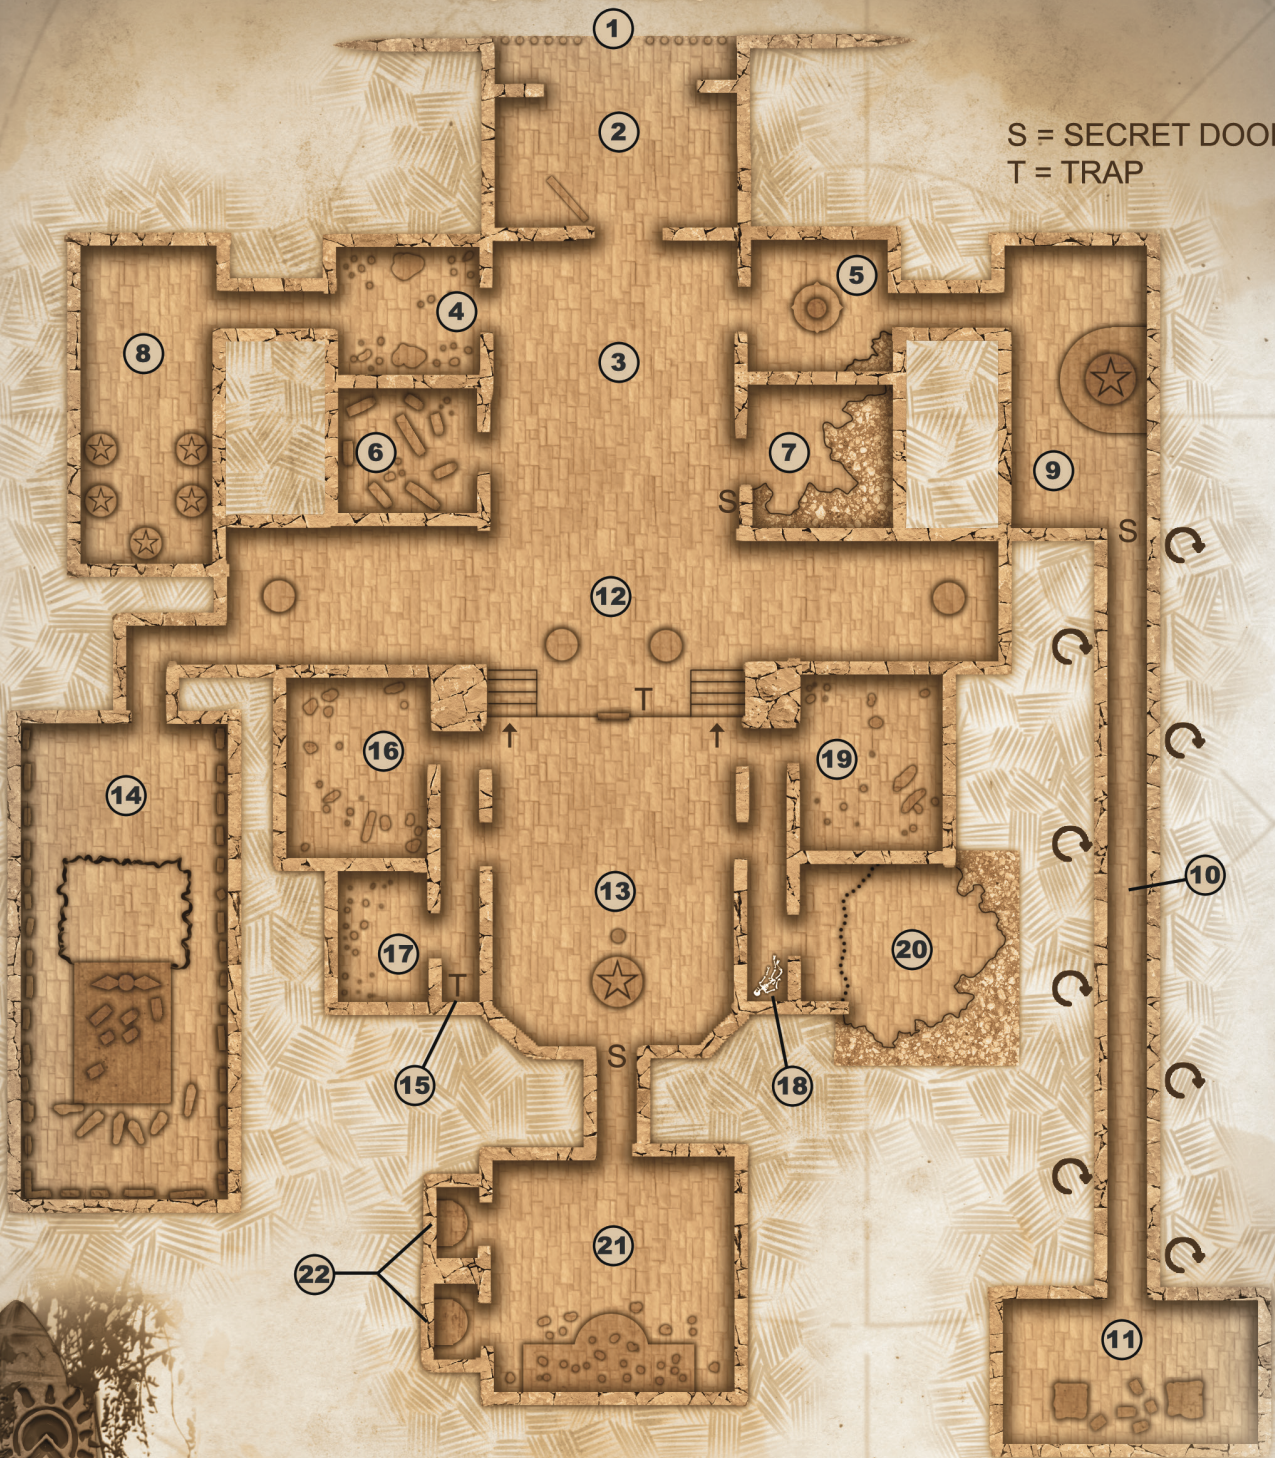

Rated 5E

JUNGLE TOMB OF THE MUMMY BRIDE

BONUS CONTENT

5th Edition Compatible for Characters of Levels 5-7

PLANET X GAMES

BY LEVI COMBS

PLAZA OF THE GODS

LEVEL 1

S = SECRET DOOR
T = TRAP

LEVEL 2

LEVEL 3

SUNDOOR ROLLS TO COVER AND UNCOVER DOORWAY

OPENING IN CEILING (LEADS OUTSIDE)

TEMPLE OF THE JAGUAR

TEMPLE OF THE FROG

TEMPLE OF THE BAT

TEMPLE OF THE SNAKE