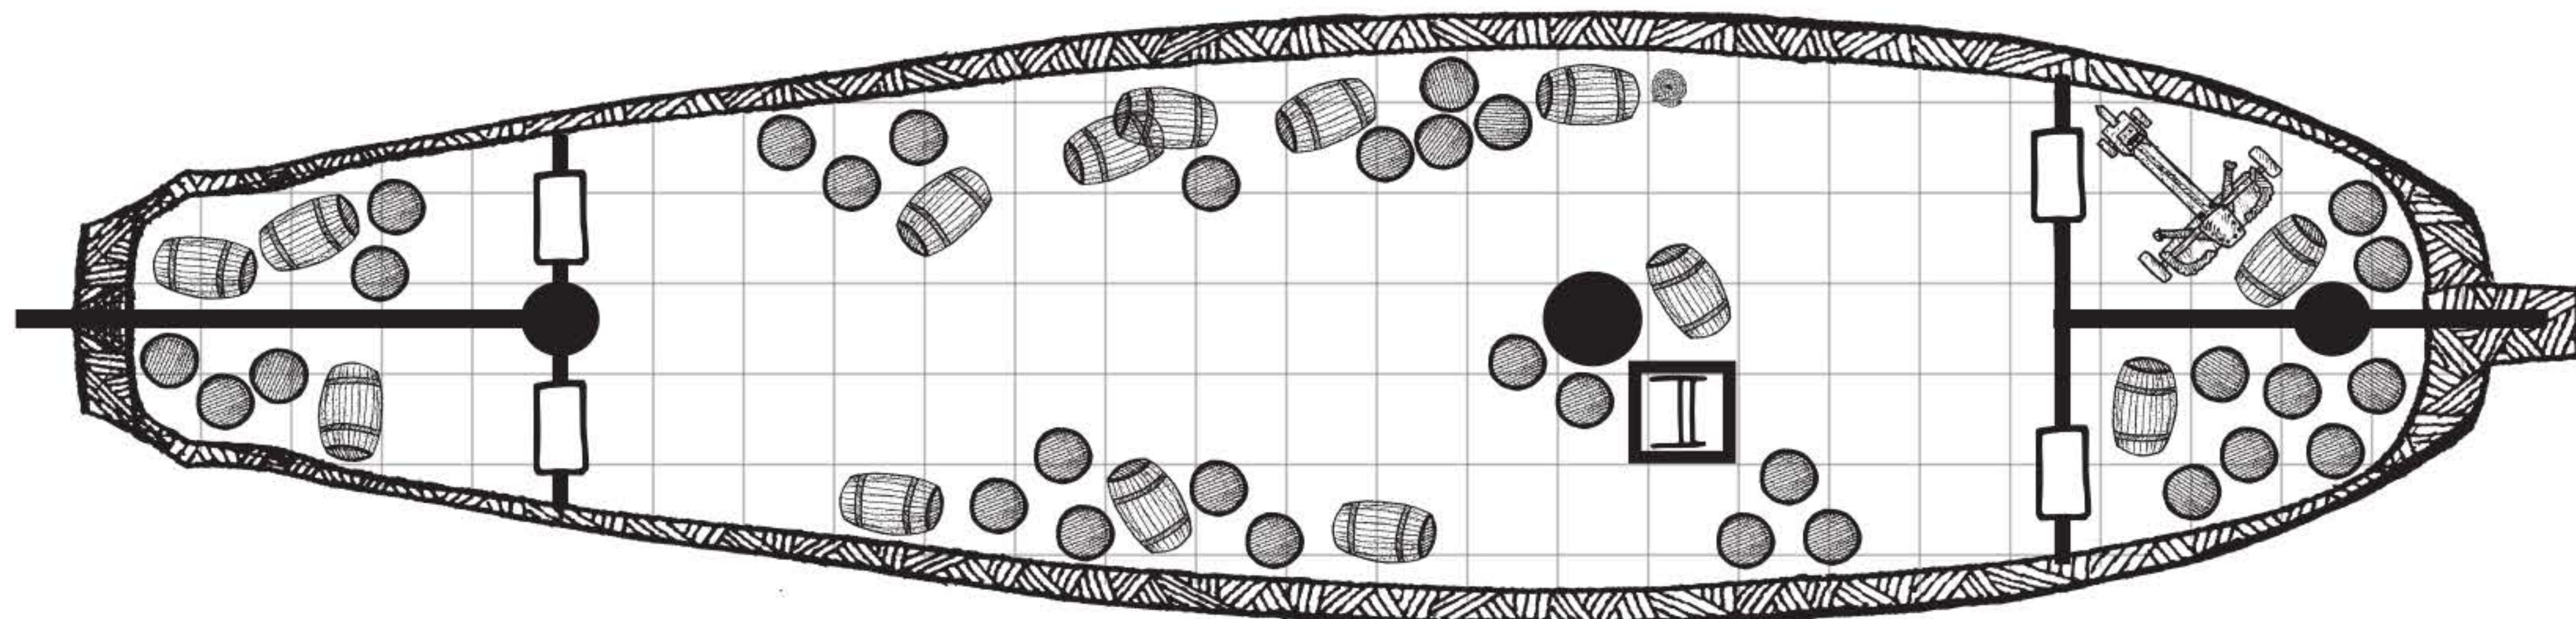

# THE LADY LUCK

ONE SQUARE = 5 FEET

# THE BLACK SPECTRE

ONE SQUARE = 5 FEET

## KEY

	BALLISTA & ROPE
	CARGO HATCH
	BARRELS & CRATES
	TABLE/DESK & CHAIRS
	DOOR
	BUNK
	LADDER
	MASTS
	SHIP'S WHEEL

POOP DECK

QUARTERDECK

FORECASTLE

MAIN DECK

ORLOP DECK

CARGO HOLD

# THE LADY LUCK

ONE SQUARE = 5 FEET

MAIN DECK

CARGO HOLD