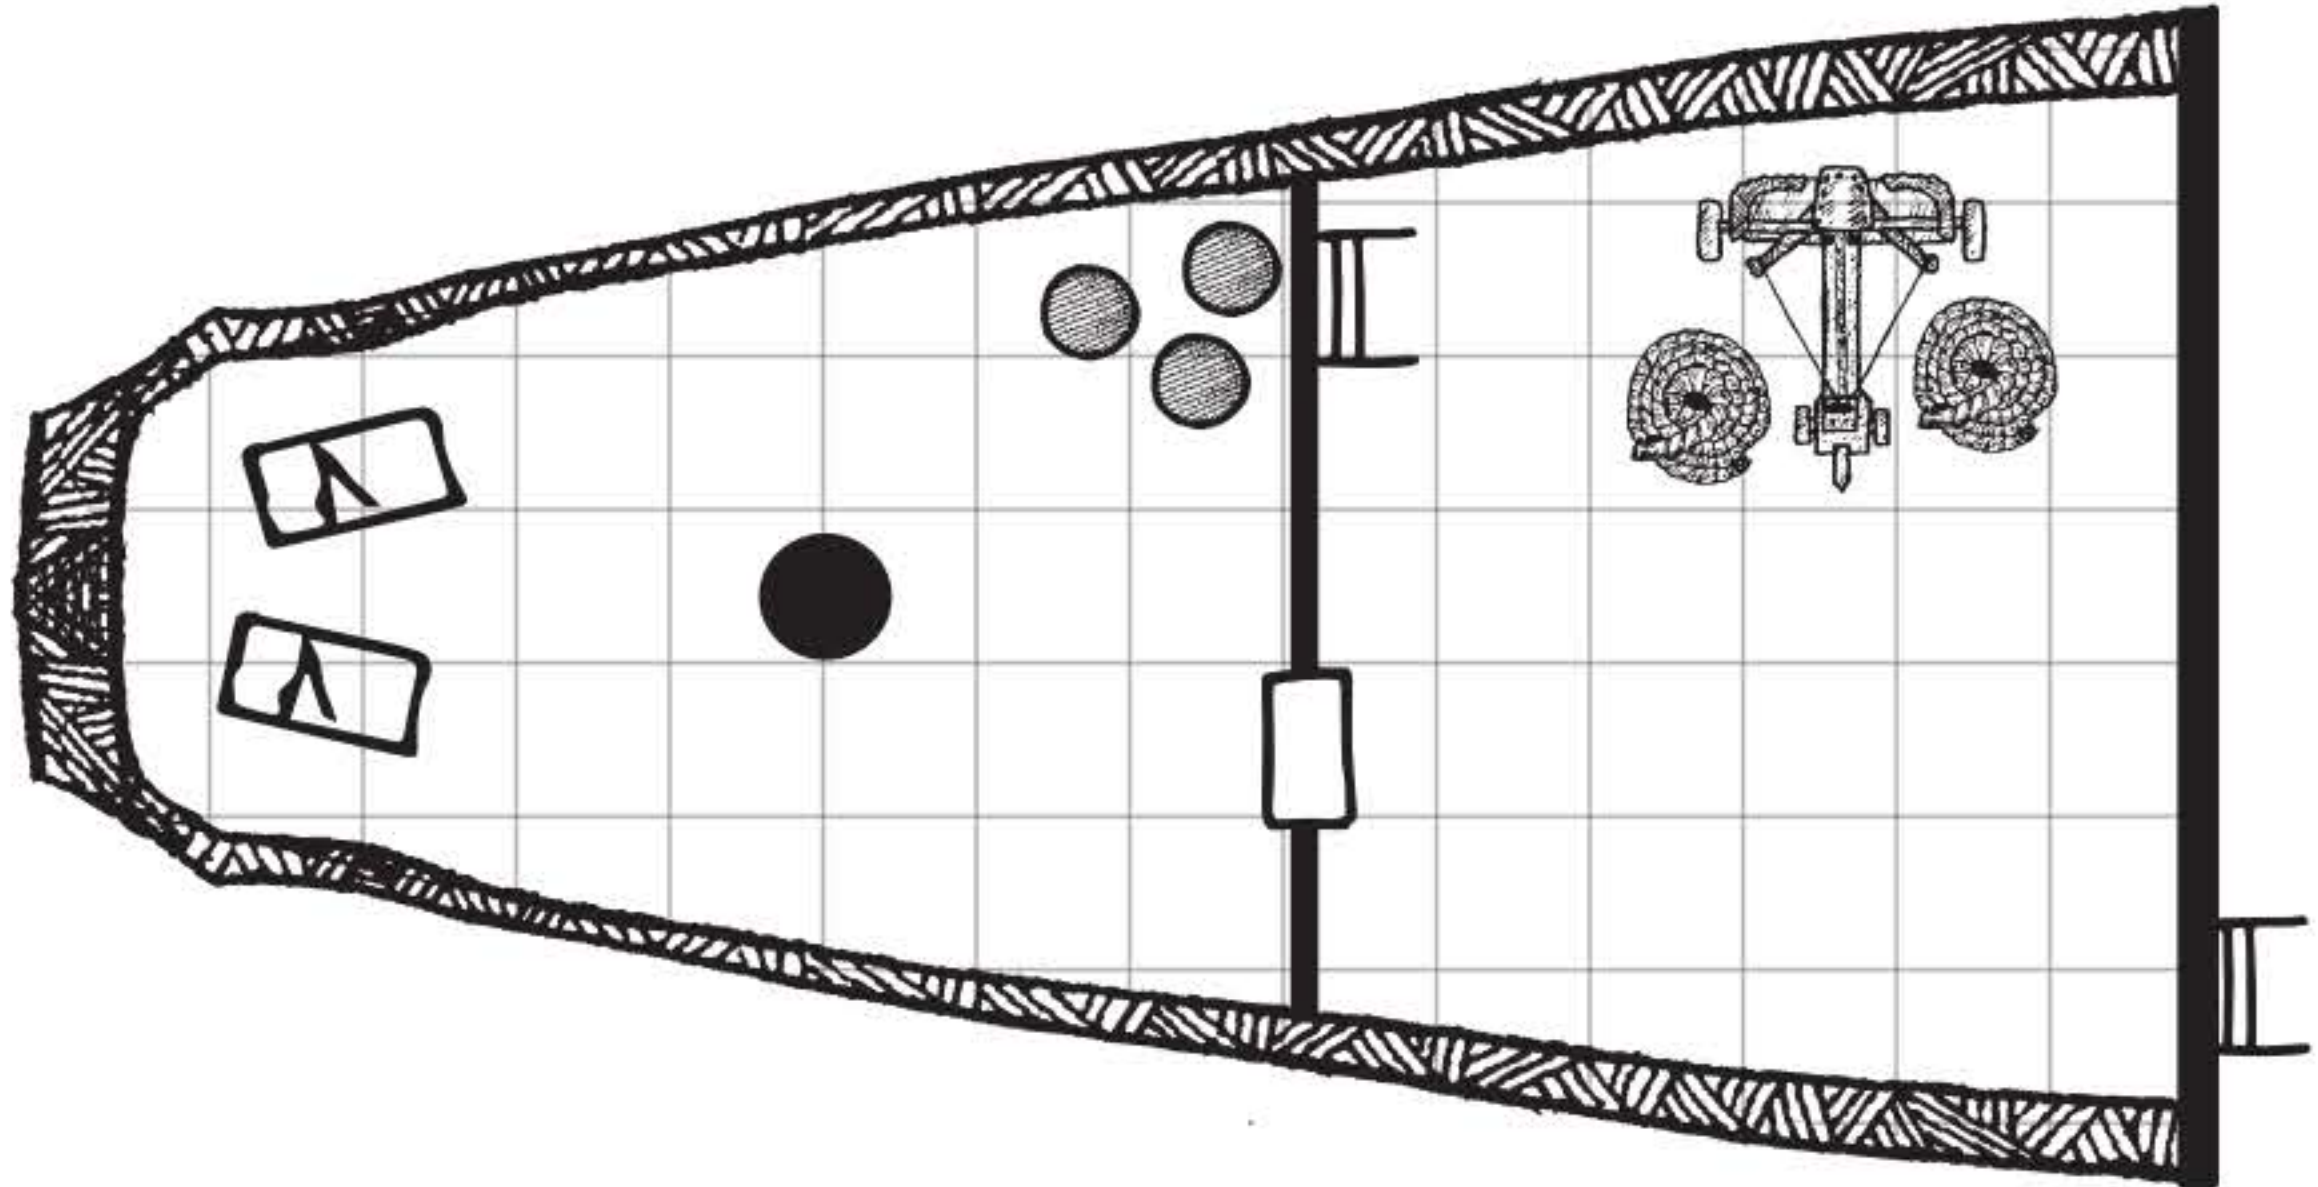

QUARTERDECK