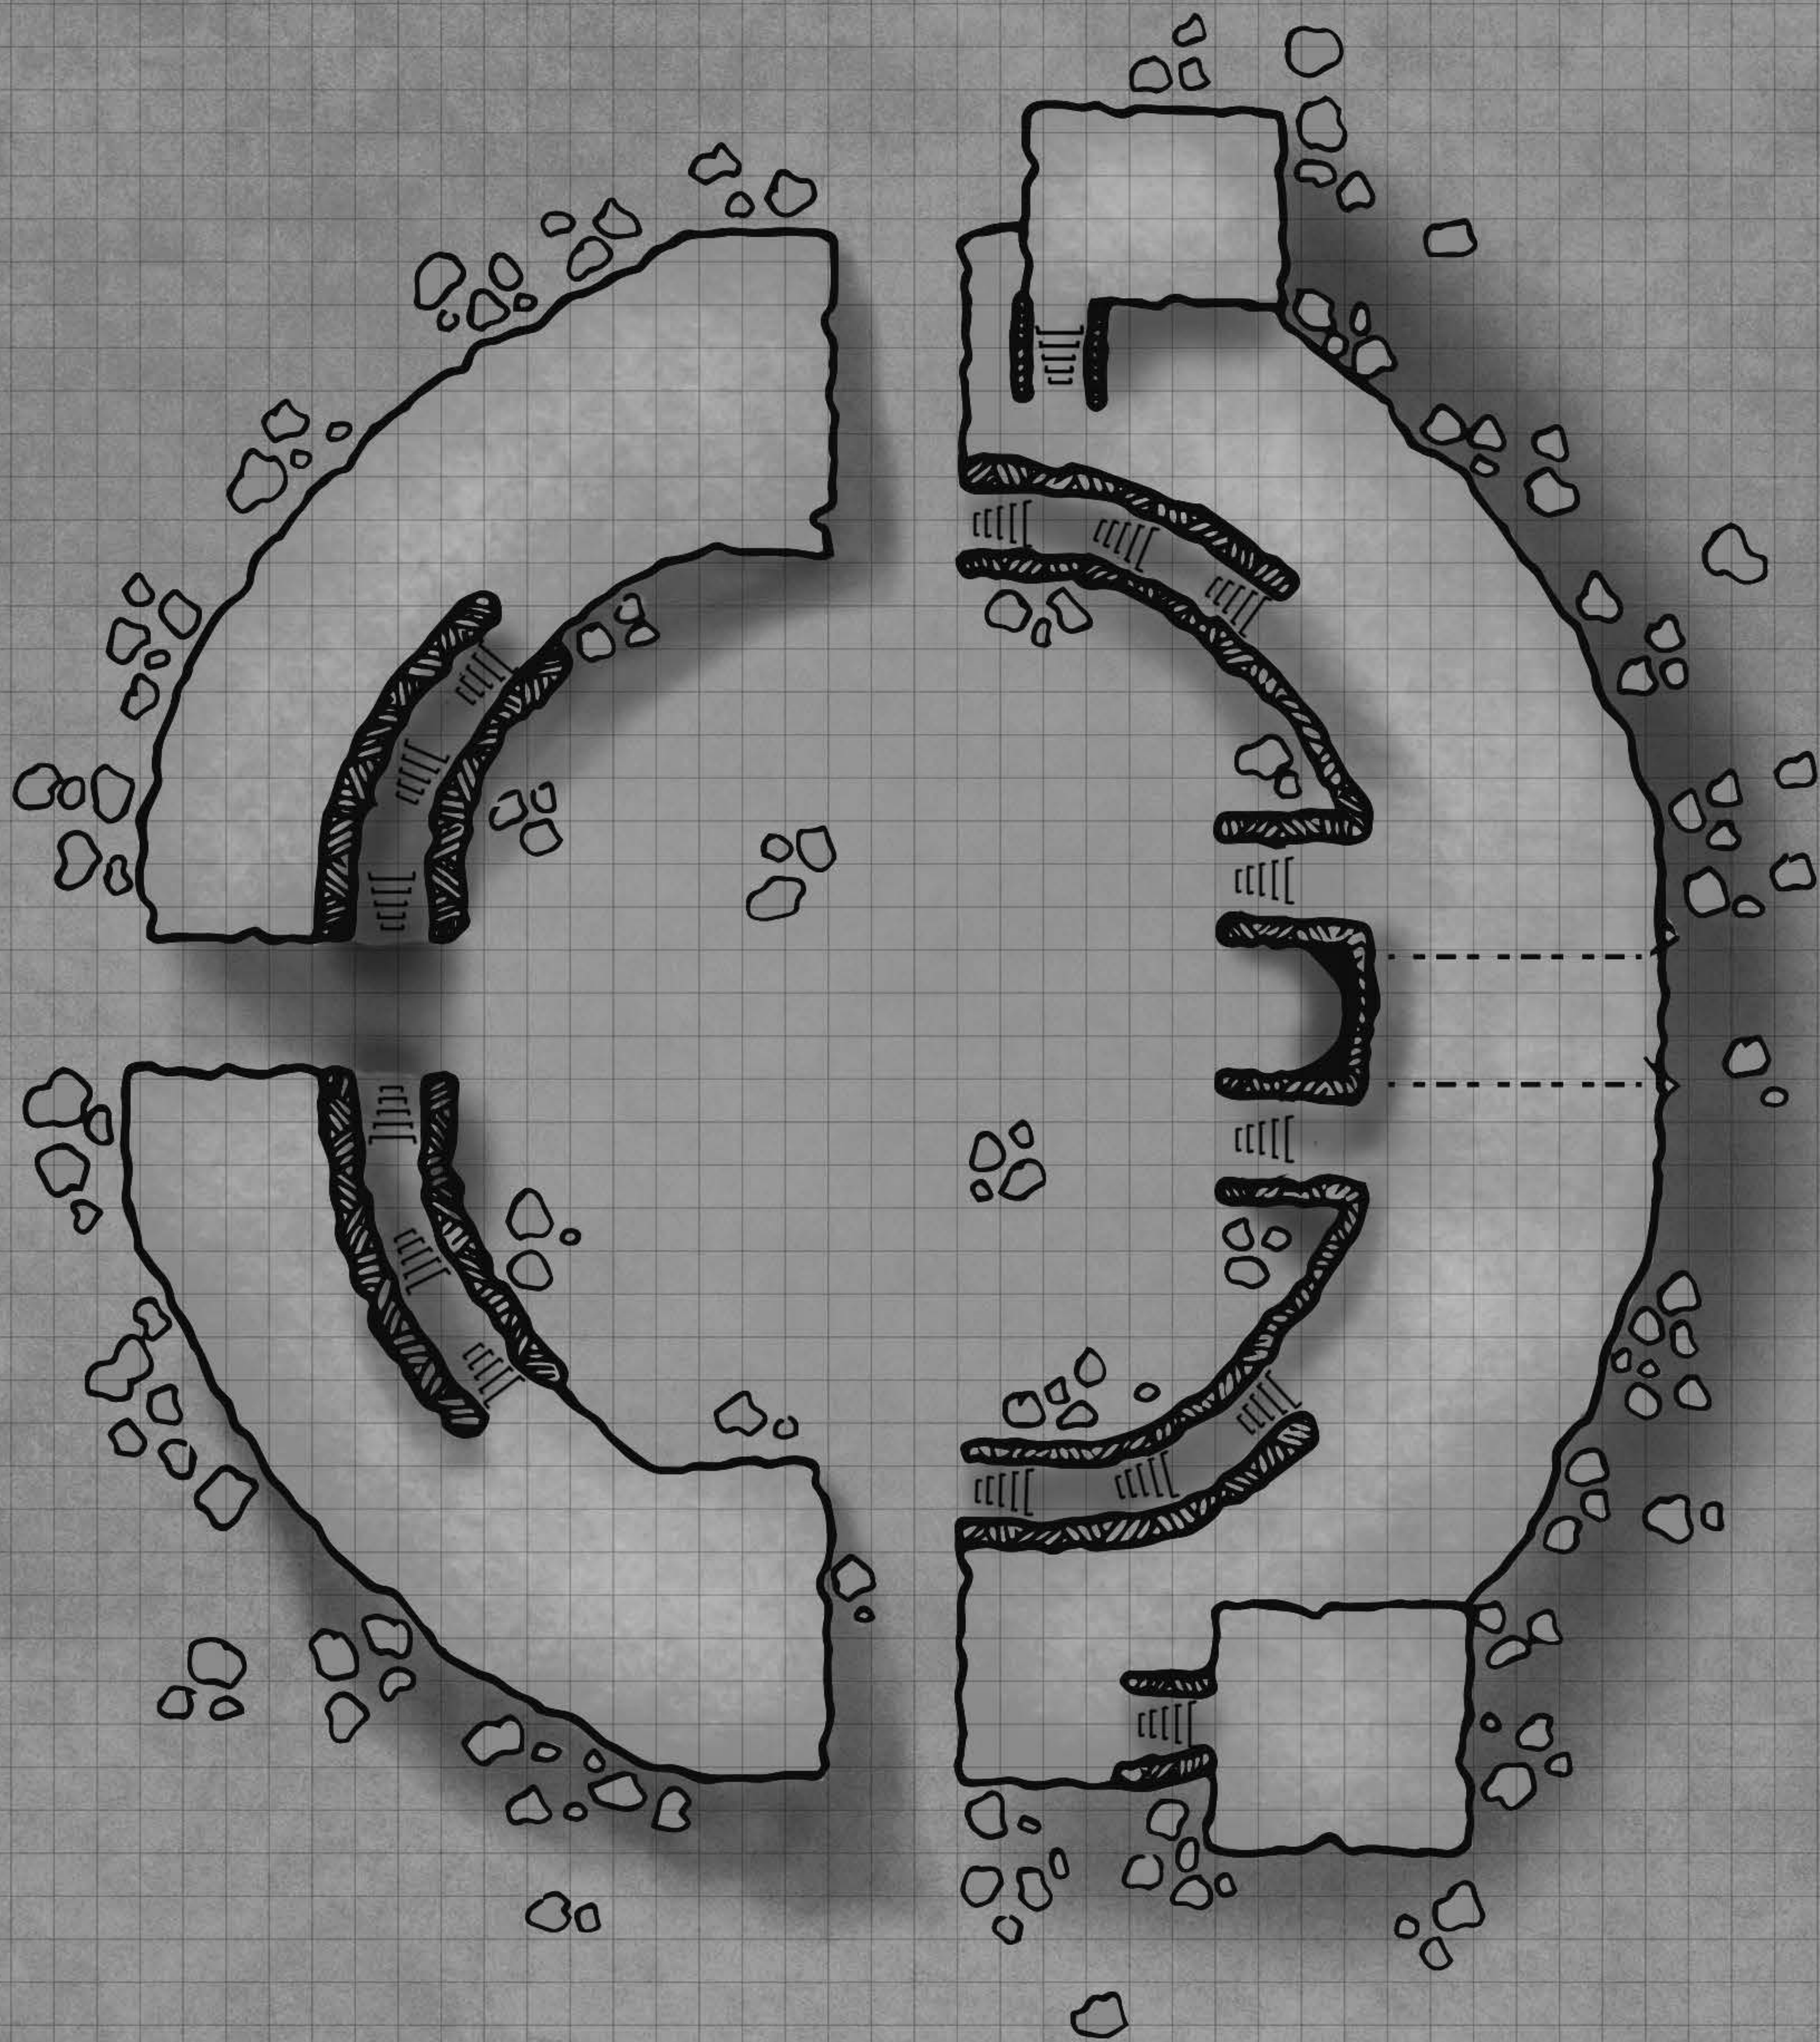

NULA RUINS

ONE SQUARE = 5 FEET