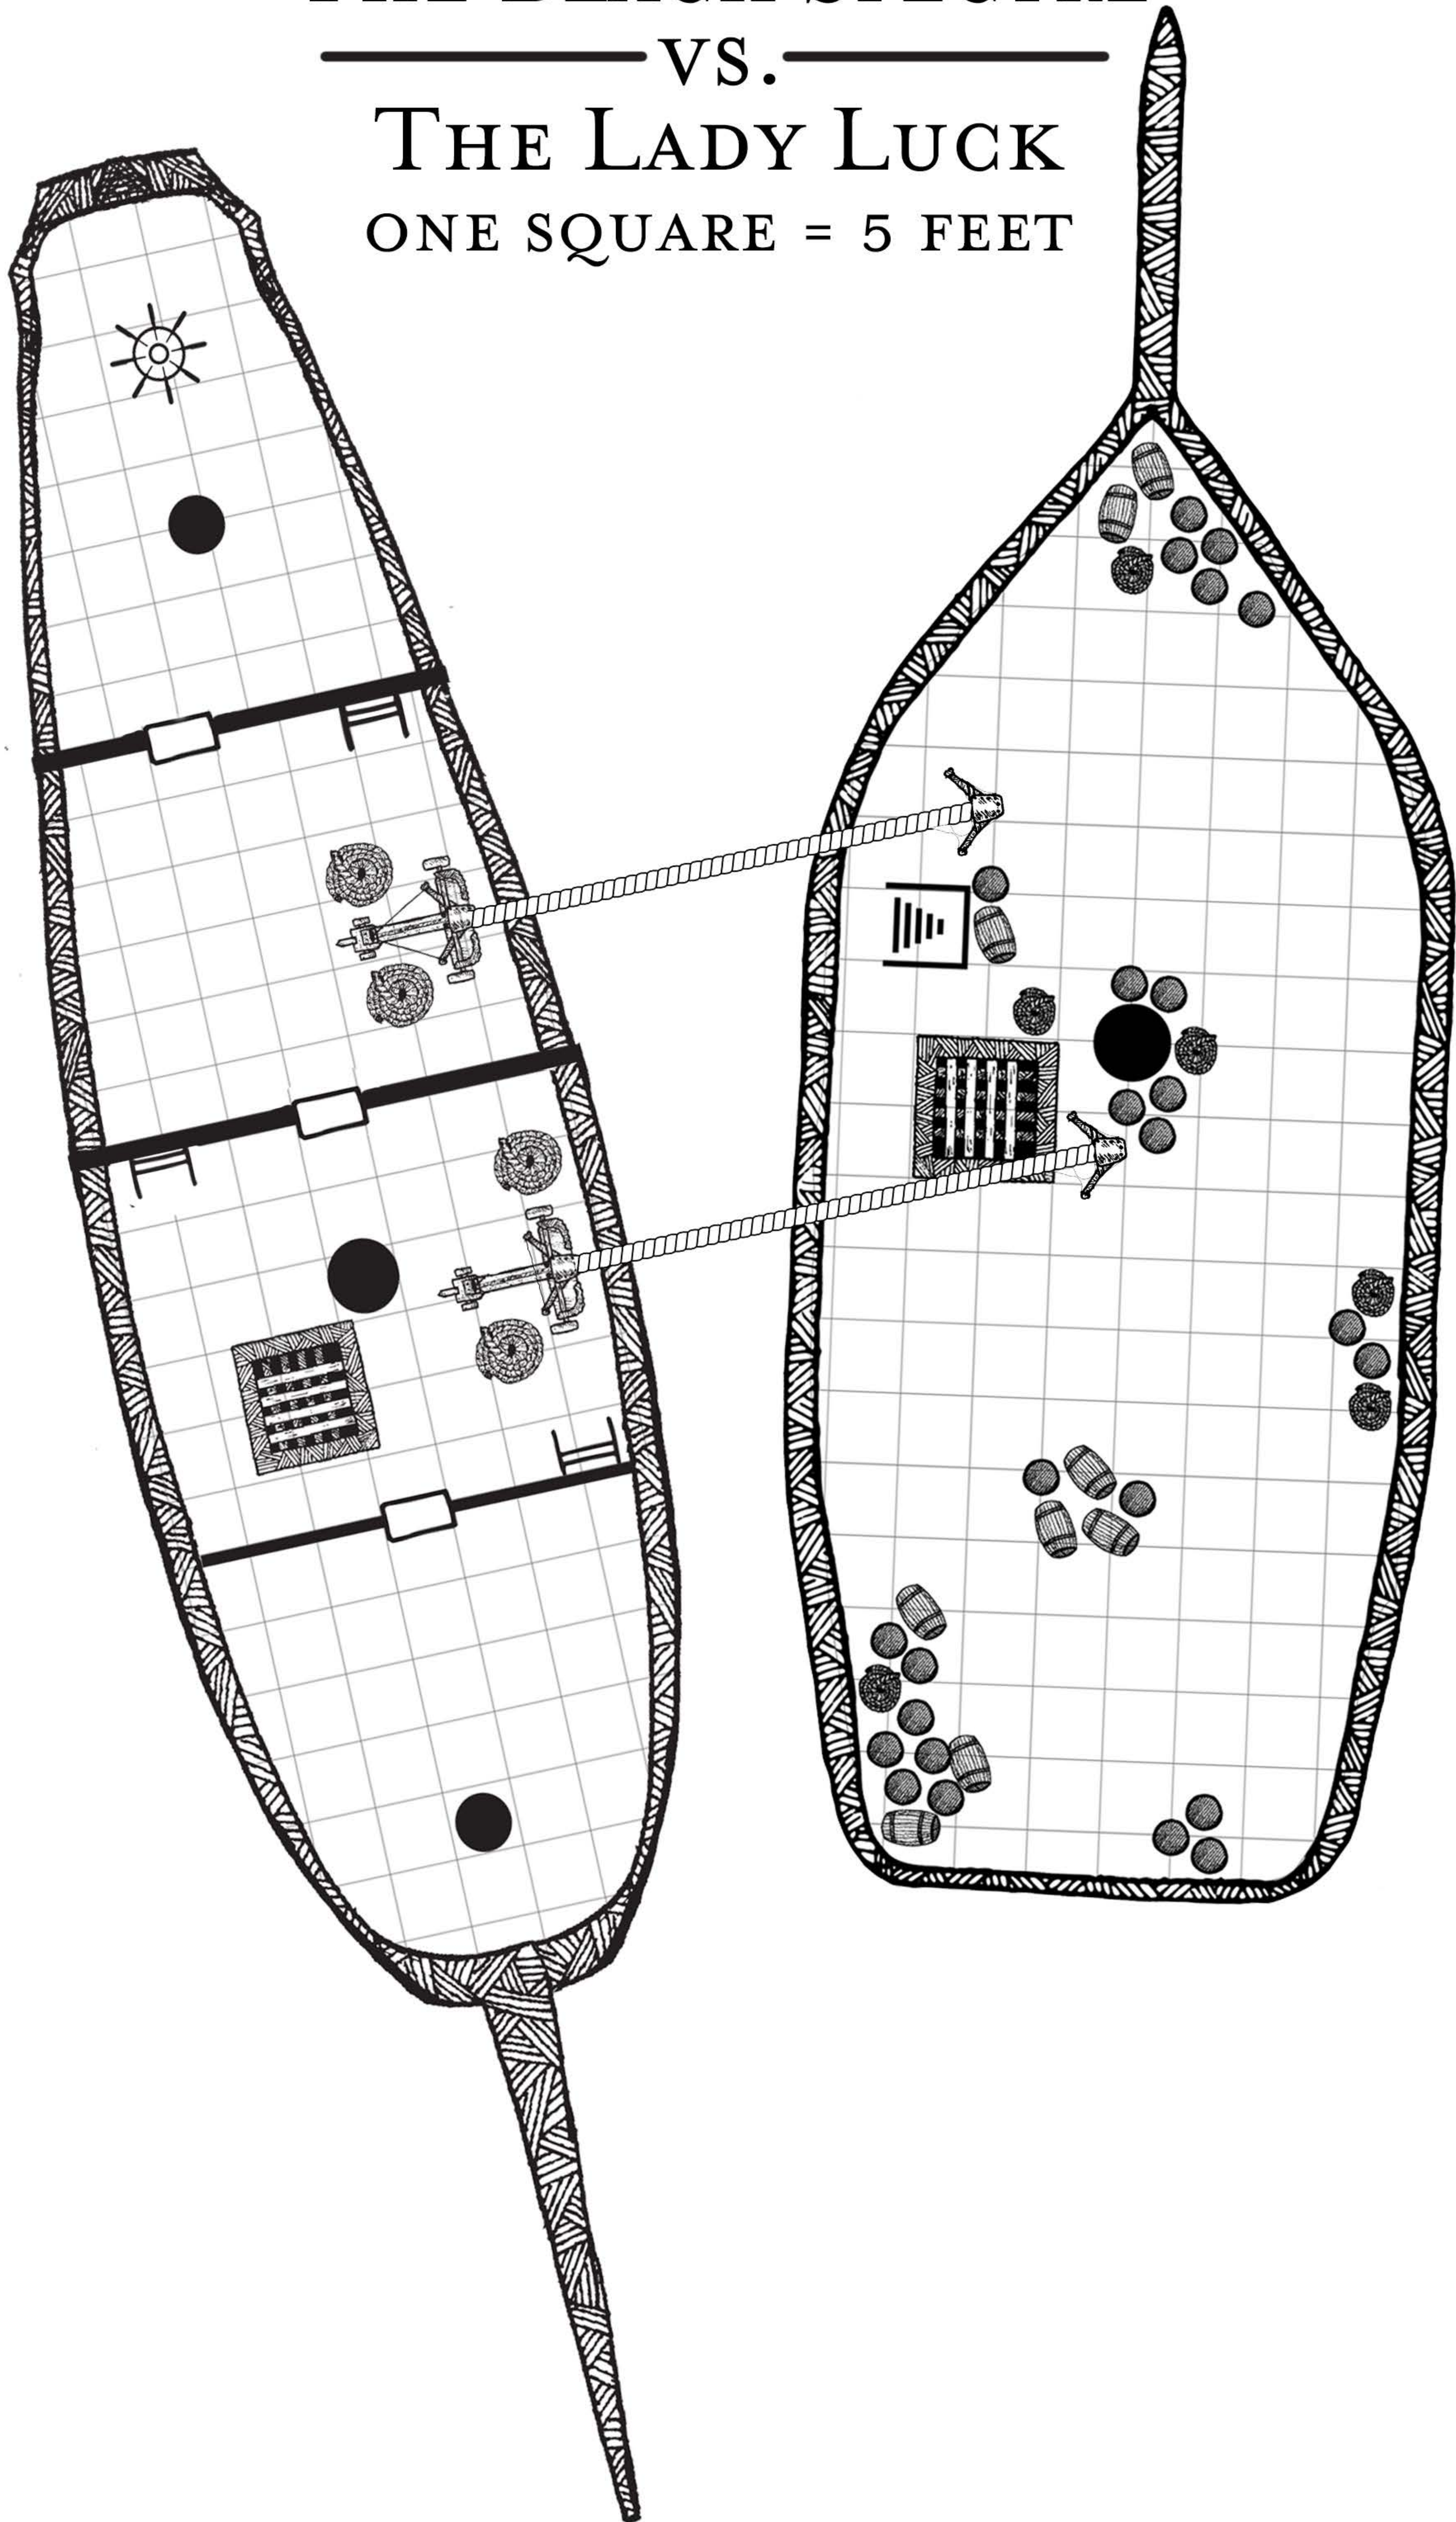

# THE BLACK SPECTRE

VS.

# THE LADY LUCK

ONE SQUARE = 5 FEET

# THE BLACK SPECTRE

ONE SQUARE = 5 FEET

# THE LADY LUCK

ONE SQUARE = 5 FEET

MAIN DECK

CARGO HOLD