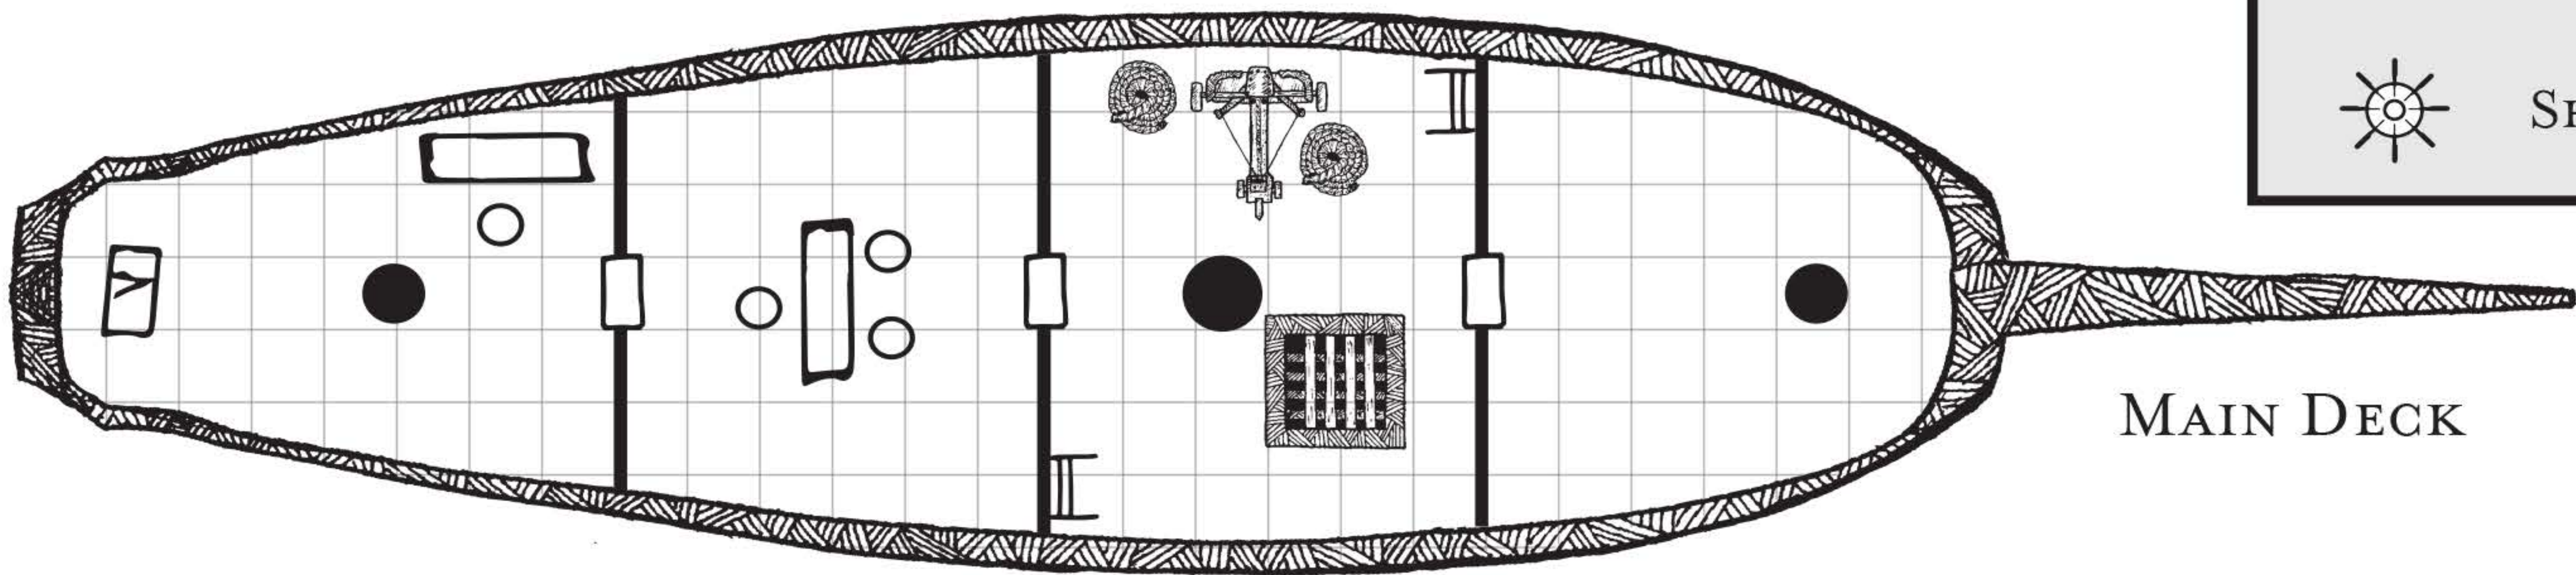

THE BLACK SPECTRE

ONE SQUARE = 5 FEET

KEY

	BALLISTA & ROPE
	CARGO HATCH
	BARRELS & CRATES
	TABLE/DESK & CHAIRS
	DOOR
	BUNK
	LADDER
	MASTS
	SHIP'S WHEEL

MAIN DECK