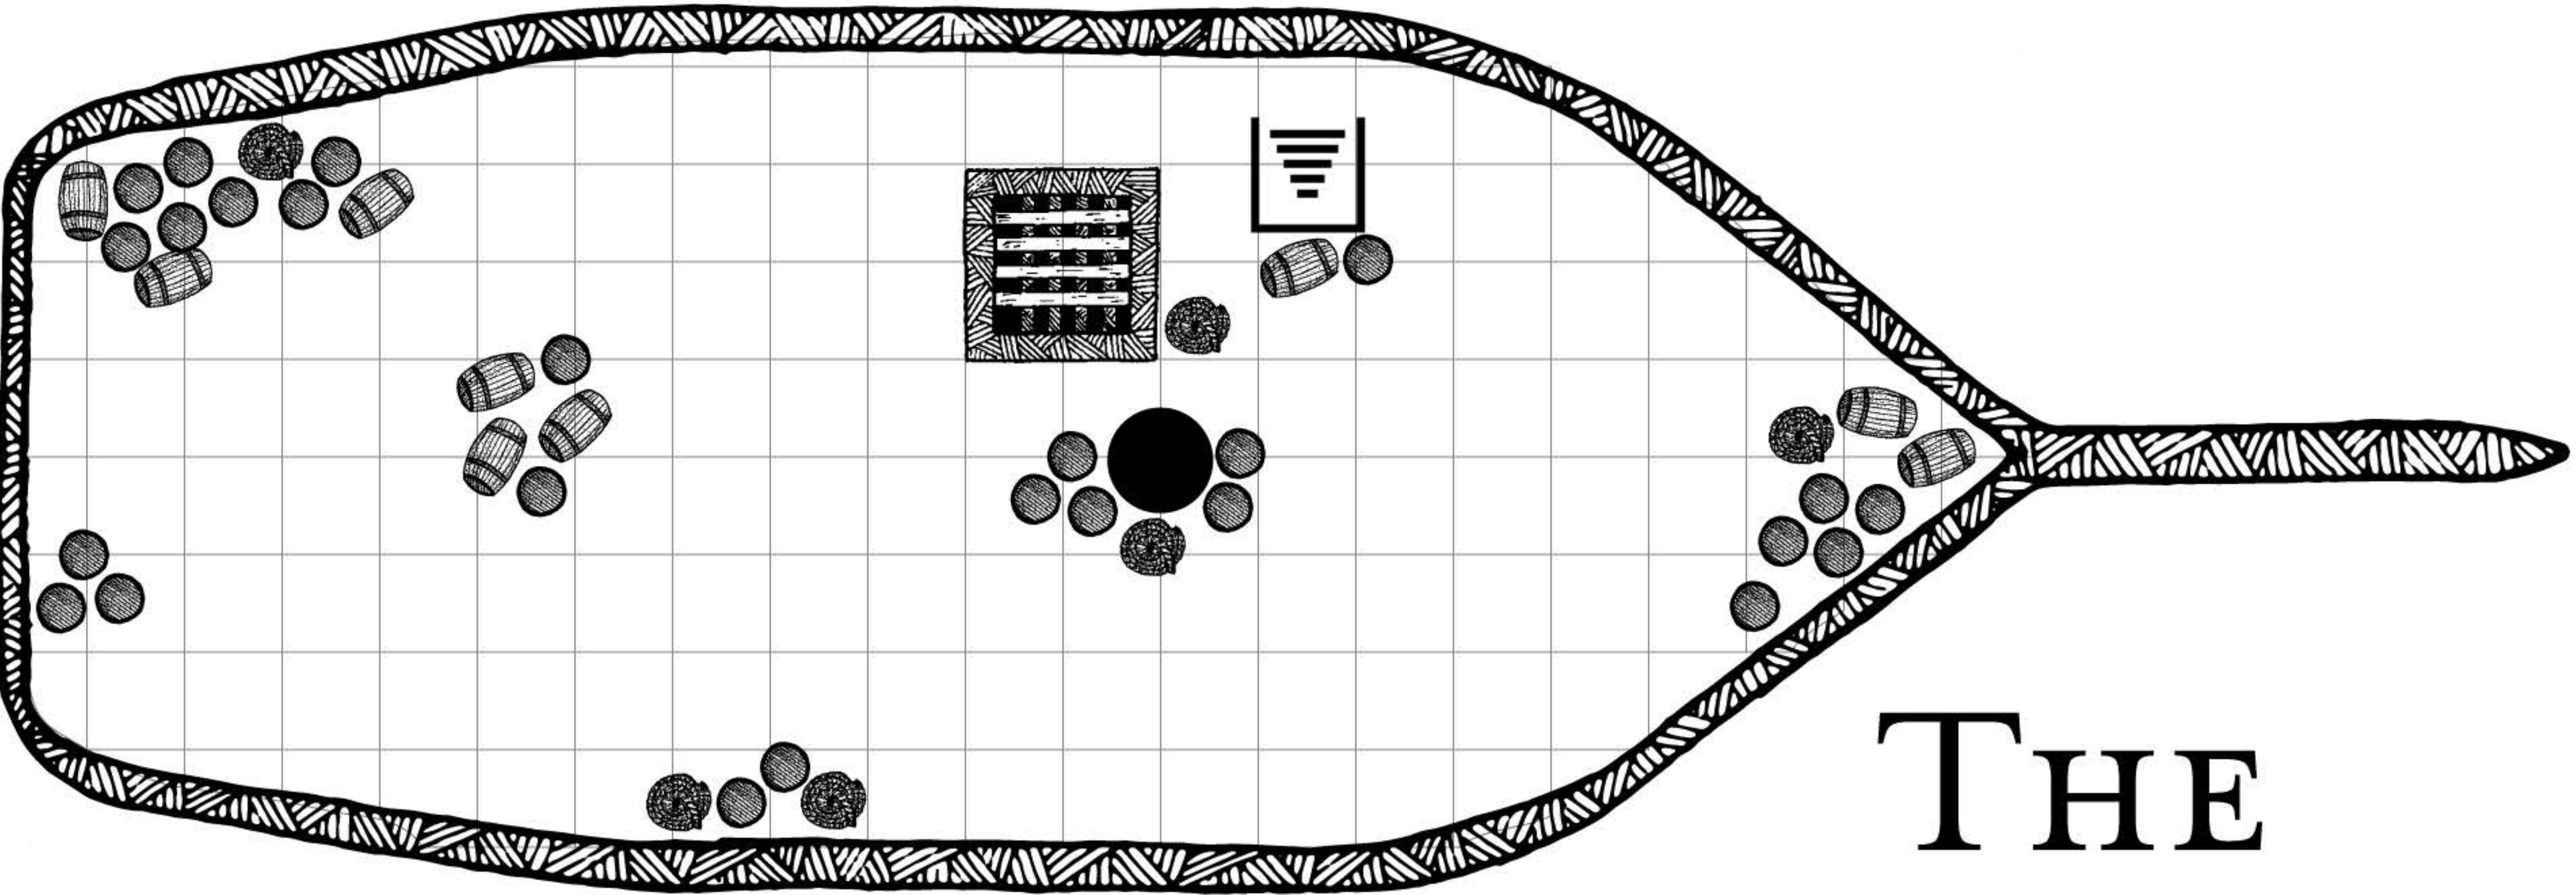

# THE LADY LUCK

ONE SQUARE = 5 FEET

# THE BLACK SPECTRE

ONE SQUARE = 5 FEET

# THE LADY LUCK

ONE SQUARE = 5 FEET

MAIN DECK

CARGO HOLD