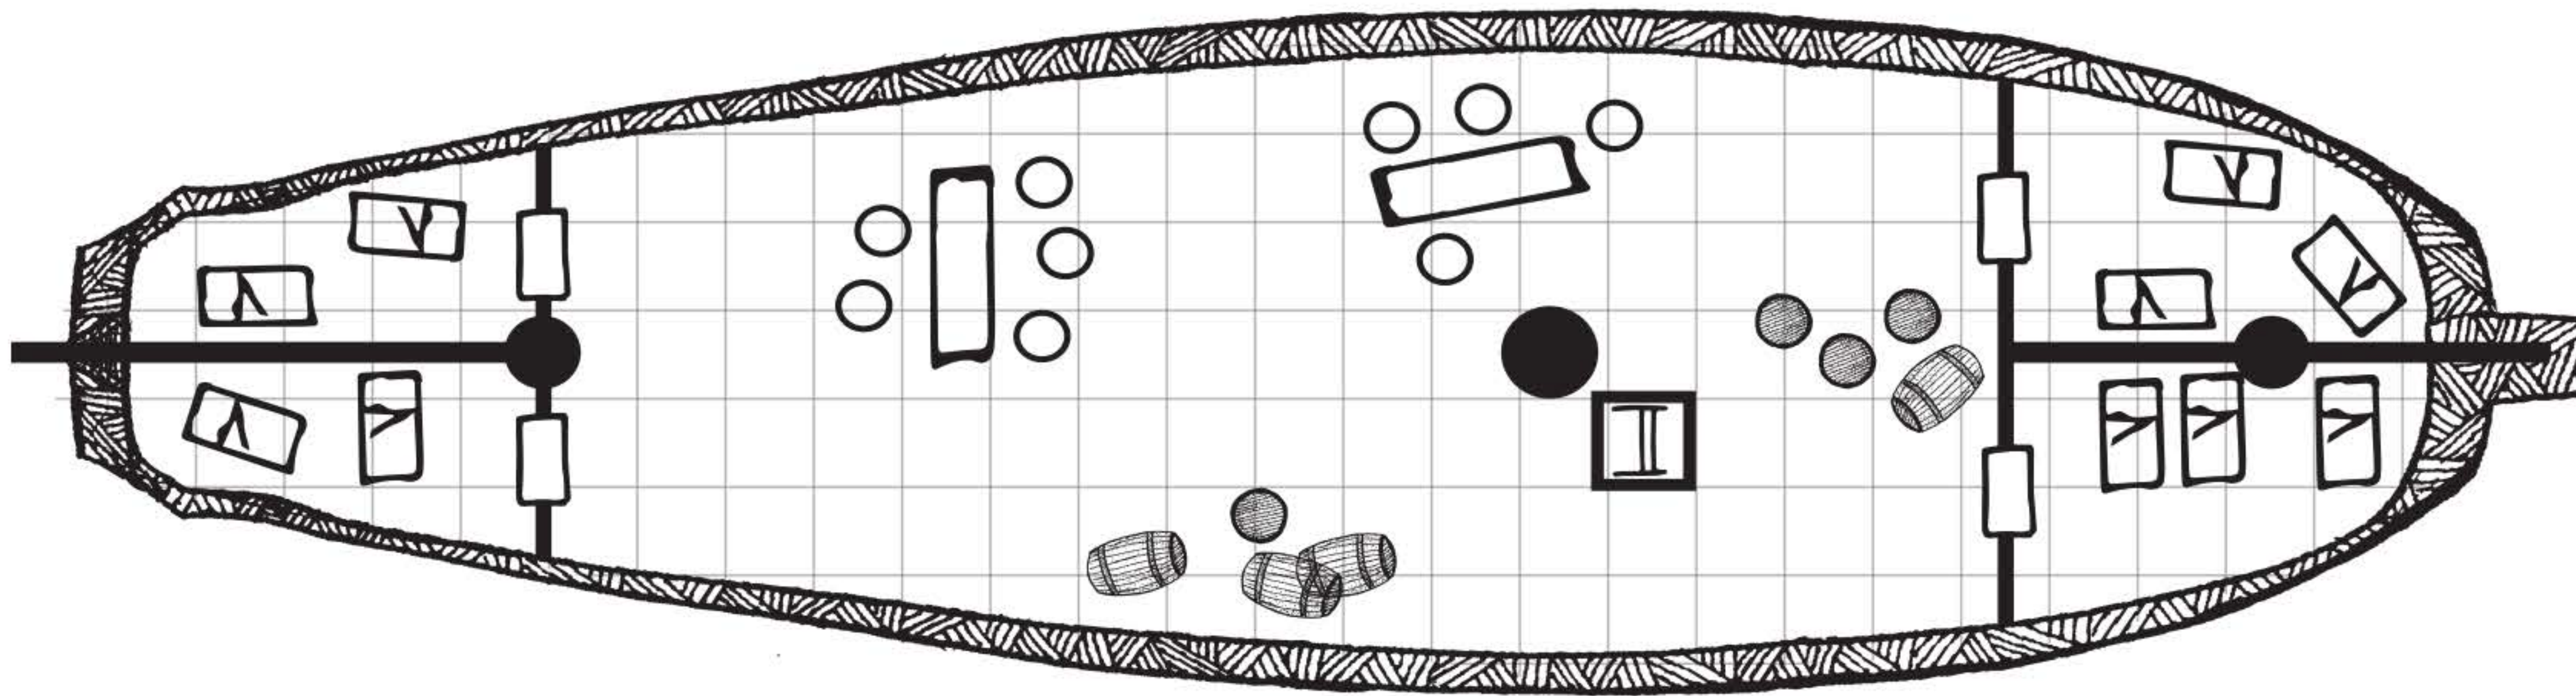

# THE LADY LUCK

ONE SQUARE = 5 FEET

# THE BLACK SPECTRE

ONE SQUARE = 5 FEET

## KEY

	BALLISTA & ROPE
	CARGO HATCH
	BARRELS & CRATES
	TABLE/DESK & CHAIRS
	DOOR
	BUNK
	LADDER
	MASTS
	SHIP'S WHEEL

POOP DECK

QUARTERDECK

FORECASTLE

MAIN DECK

ORLOP DECK

CARGO HOLD

# THE LADY LUCK

ONE SQUARE = 5 FEET

MAIN DECK

CARGO HOLD