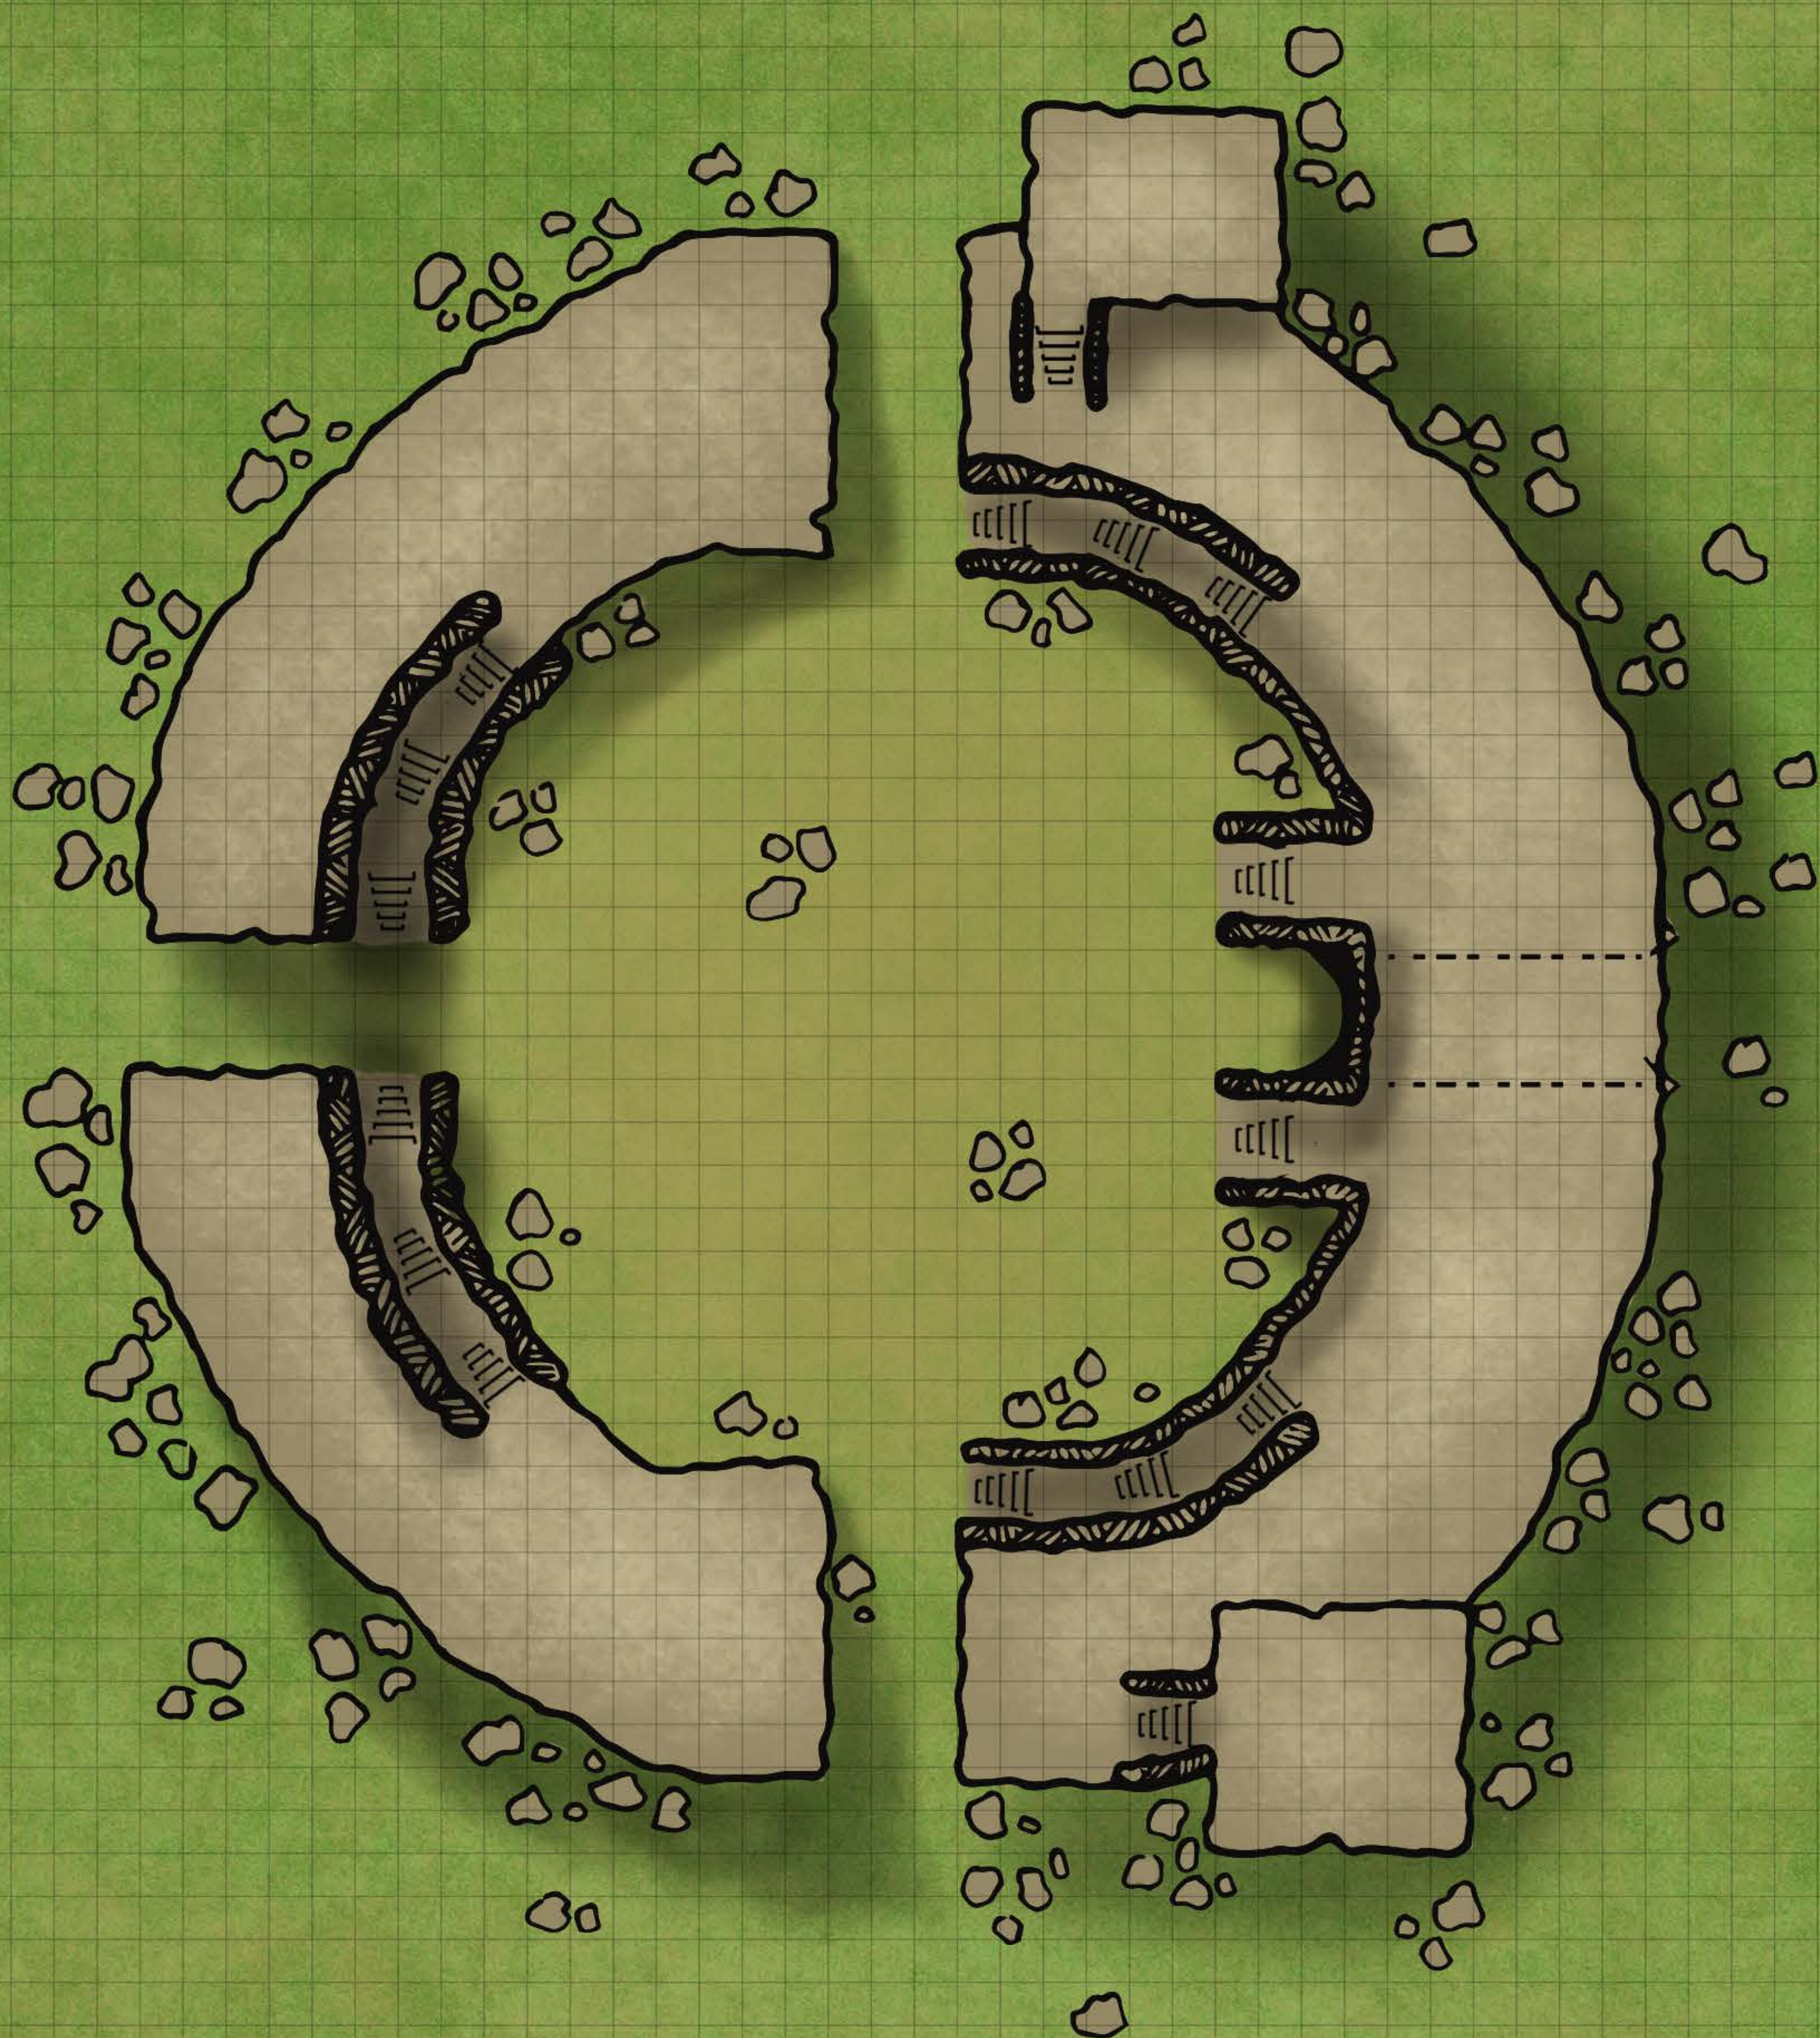

NULA RUINS

ONE SQUARE = 5 FEET