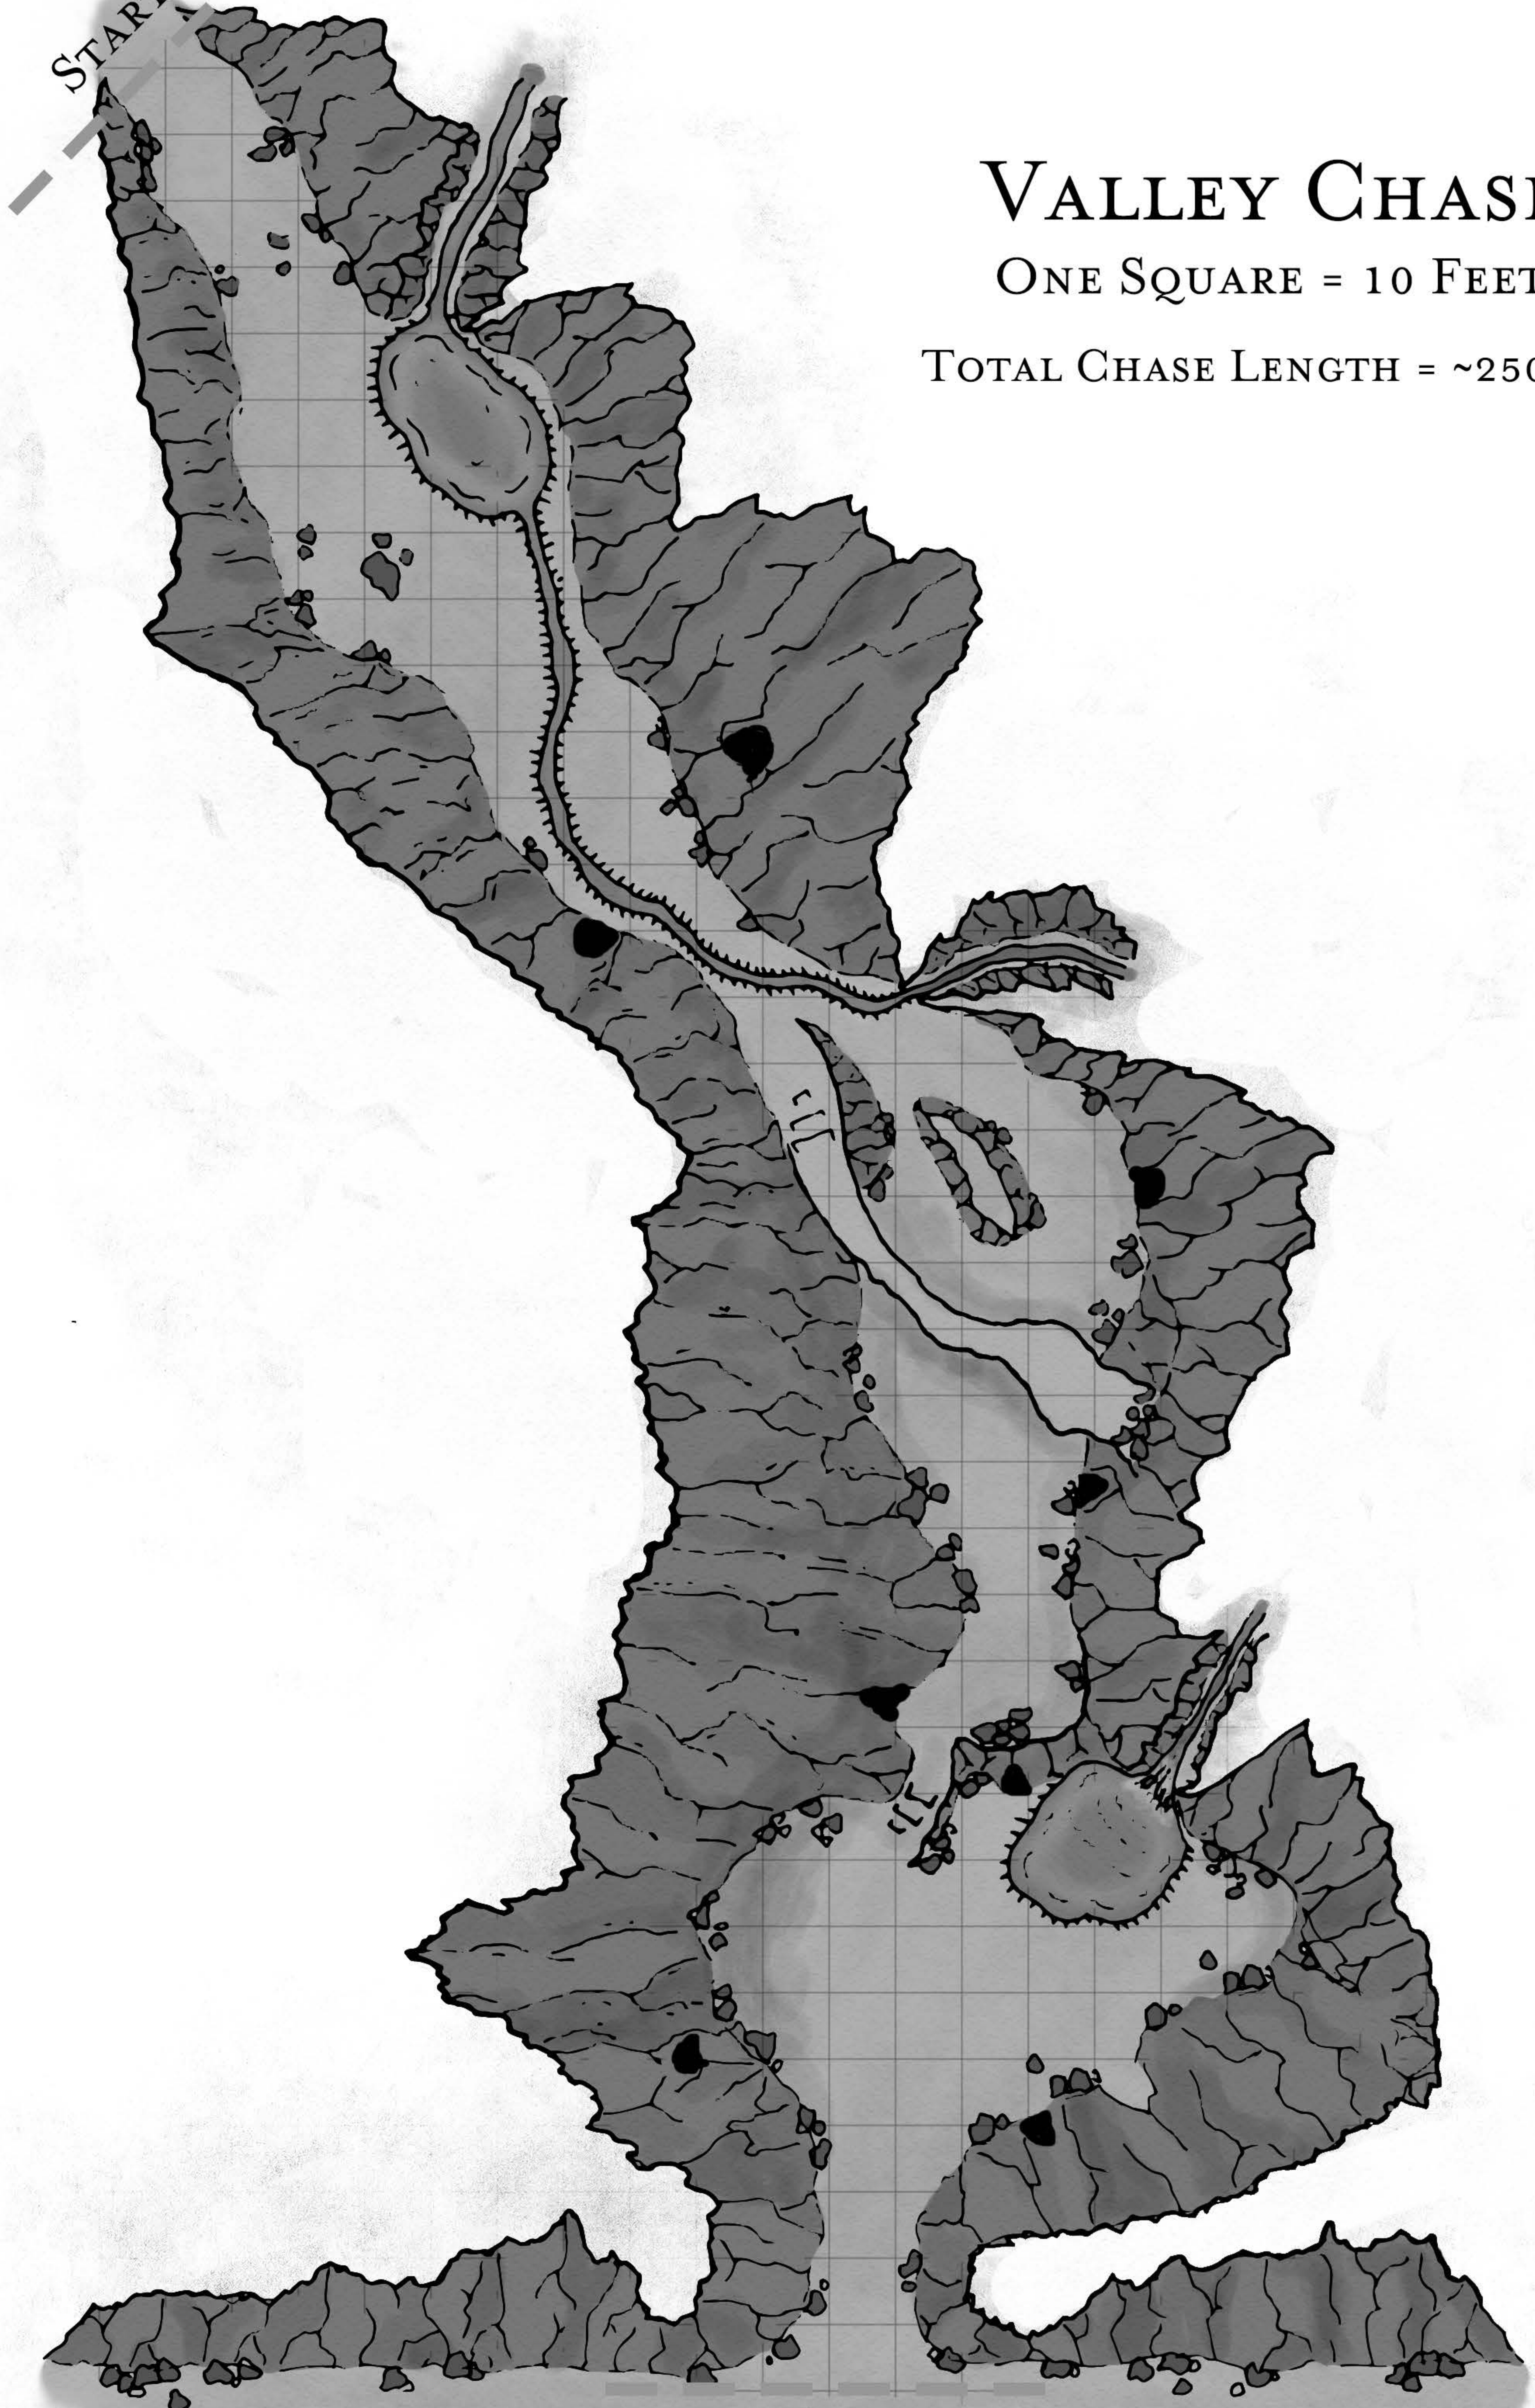

START

VALLEY CHASE

ONE SQUARE = 10 FEET

TOTAL CHASE LENGTH = ~250 FT.

FINISH