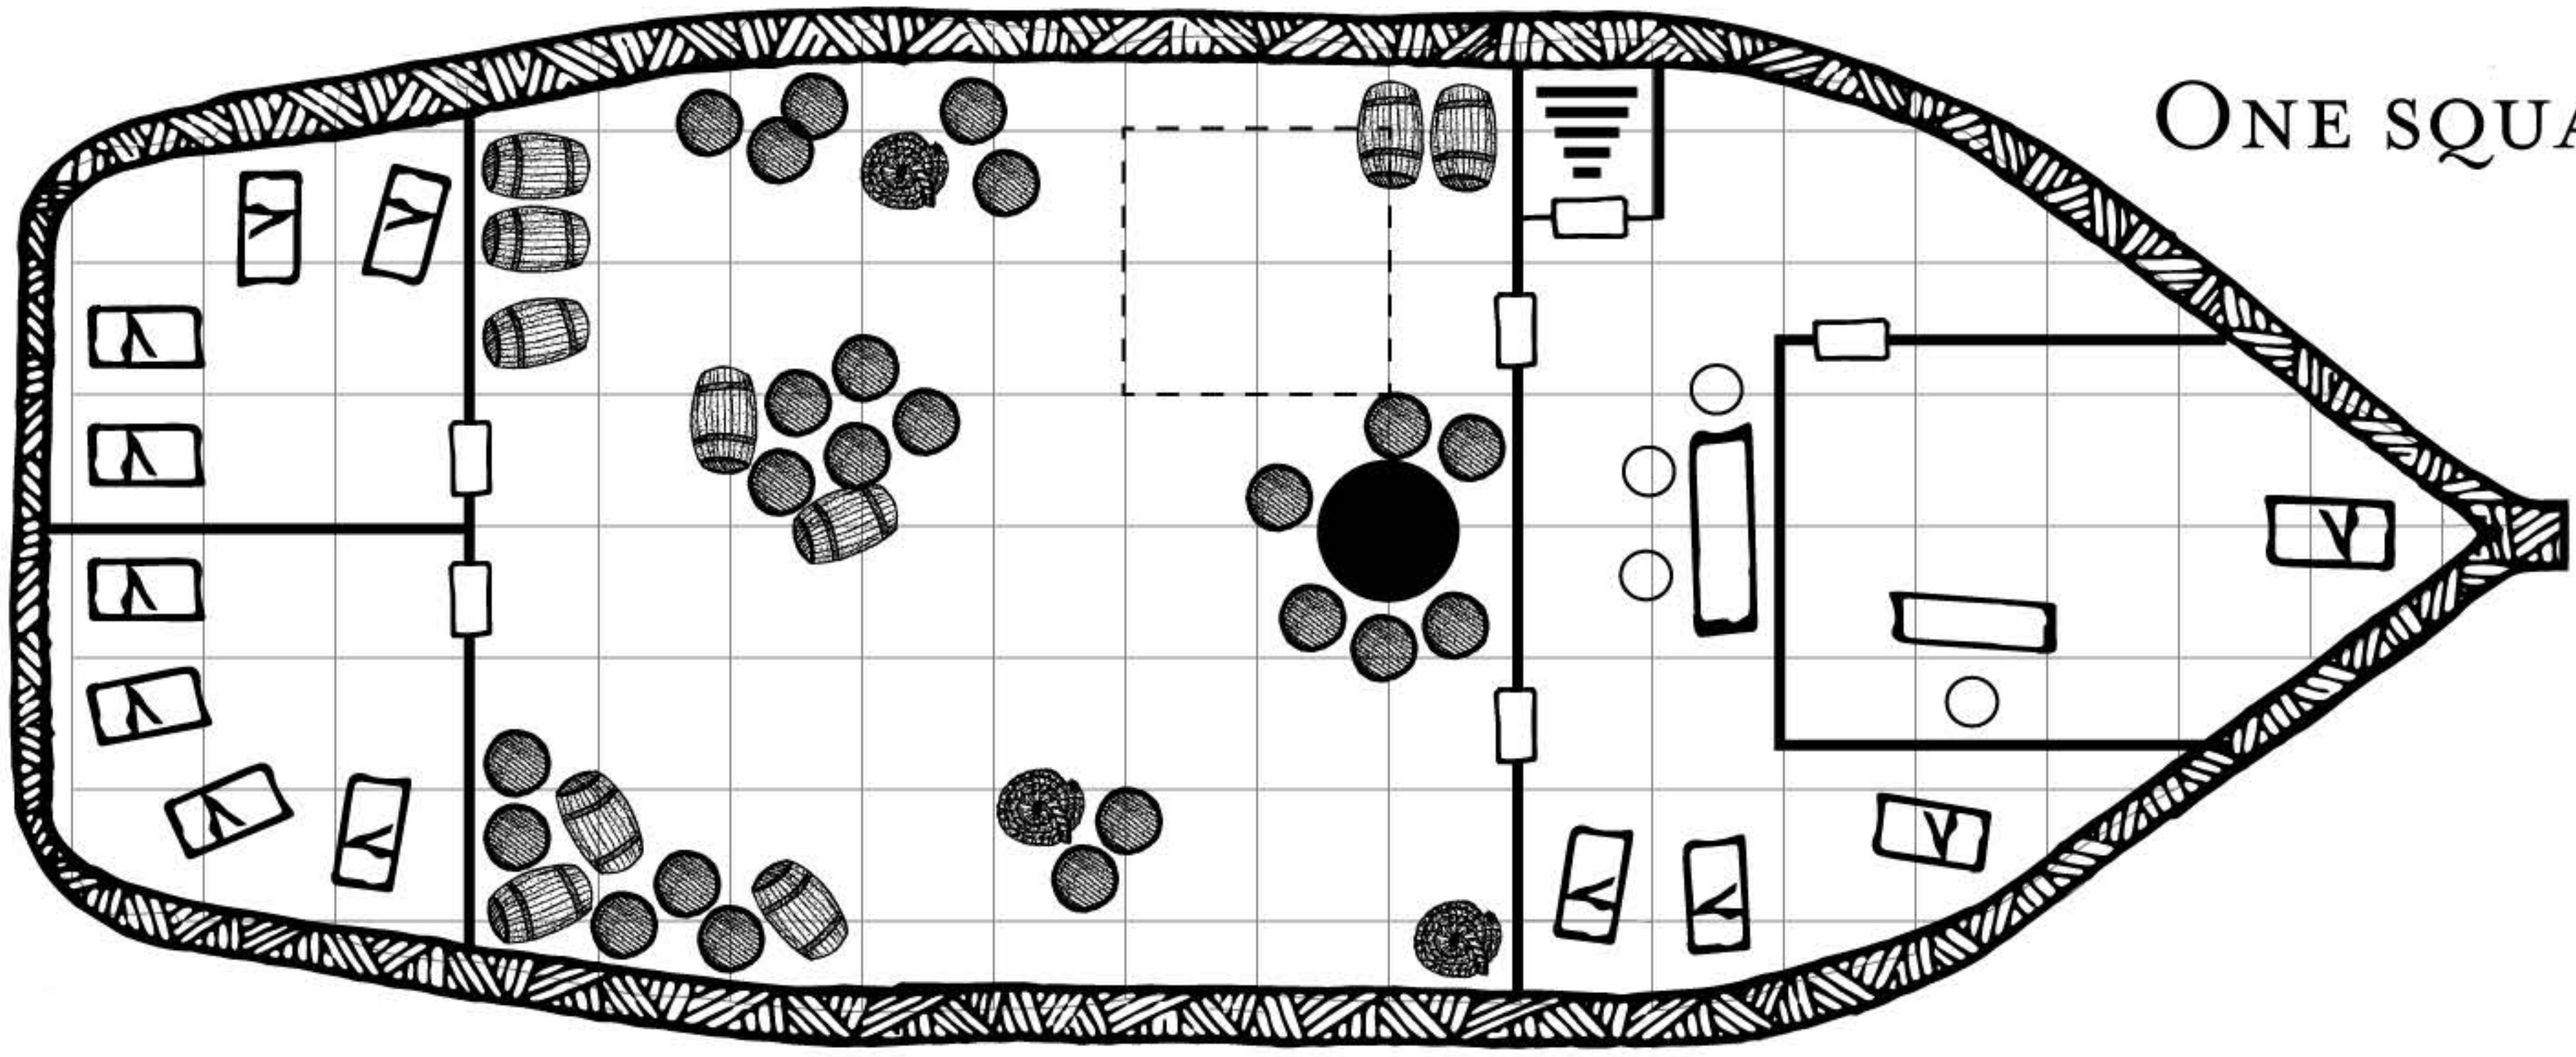

# THE LADY LUCK

ONE SQUARE = 5 FEET

# THE BLACK SPECTRE

ONE SQUARE = 5 FEET

# THE LADY LUCK

ONE SQUARE = 5 FEET

MAIN DECK

CARGO HOLD