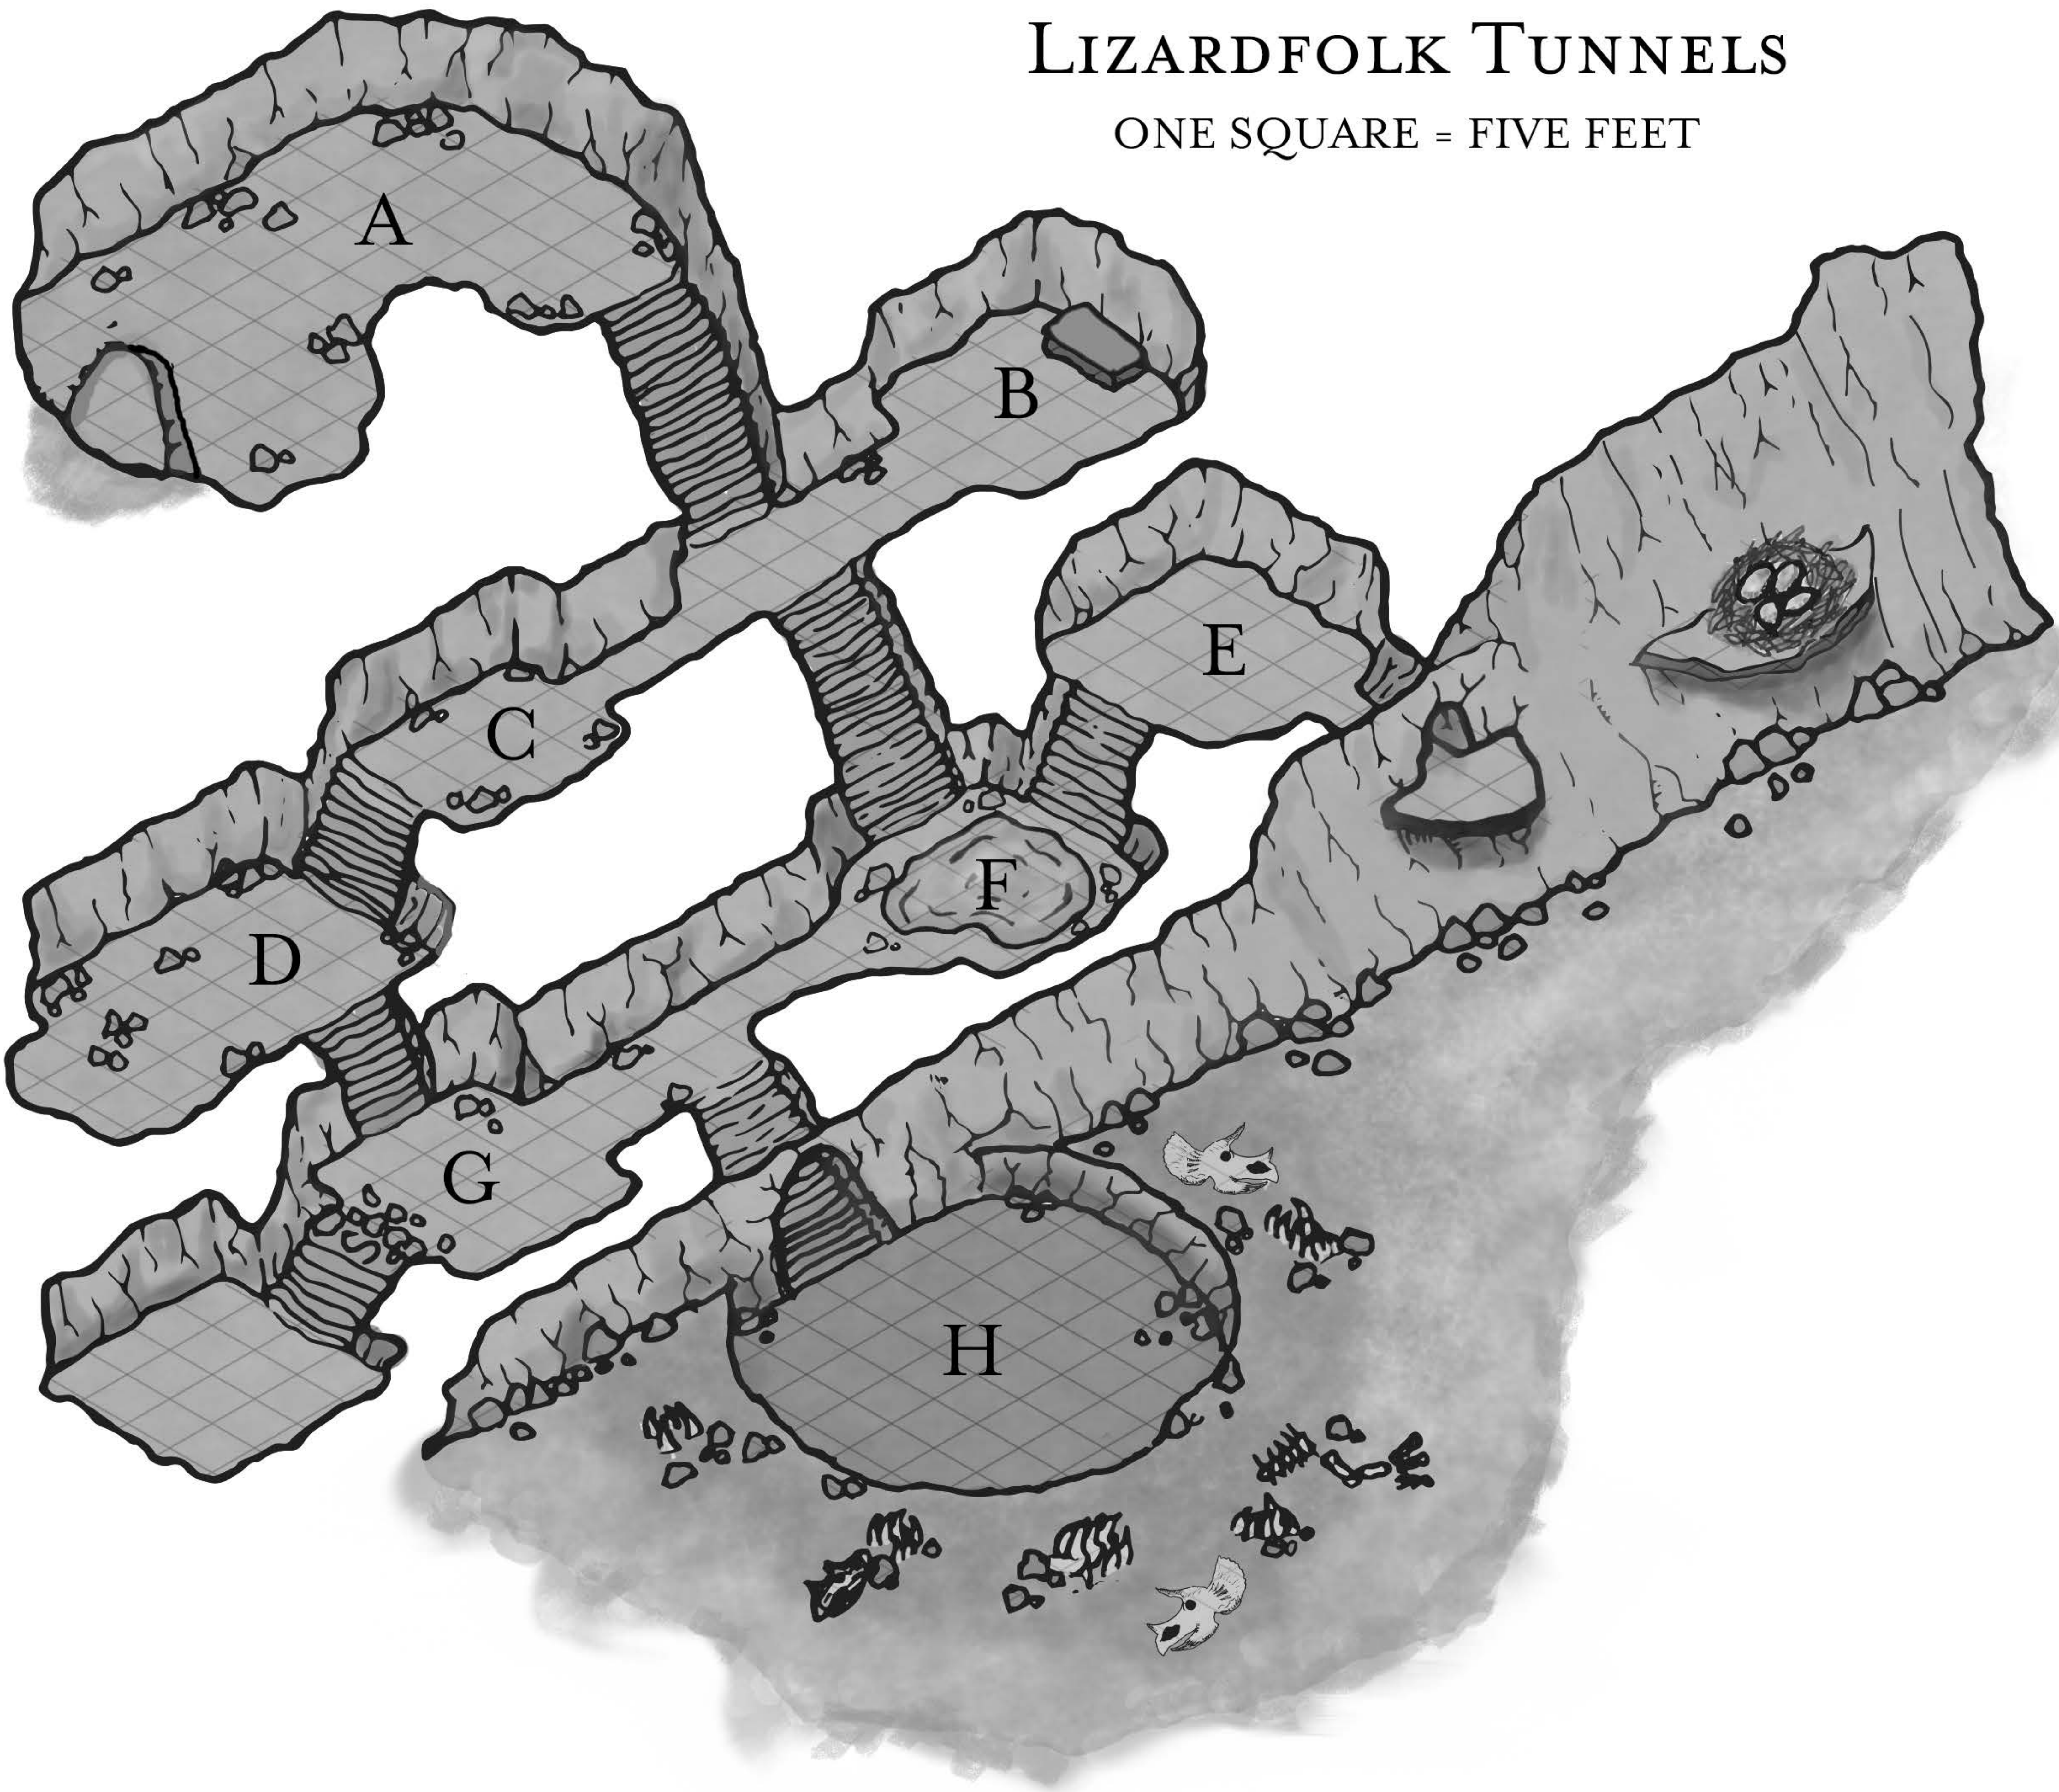

LIZARDFOLK TUNNELS

ONE SQUARE = FIVE FEET