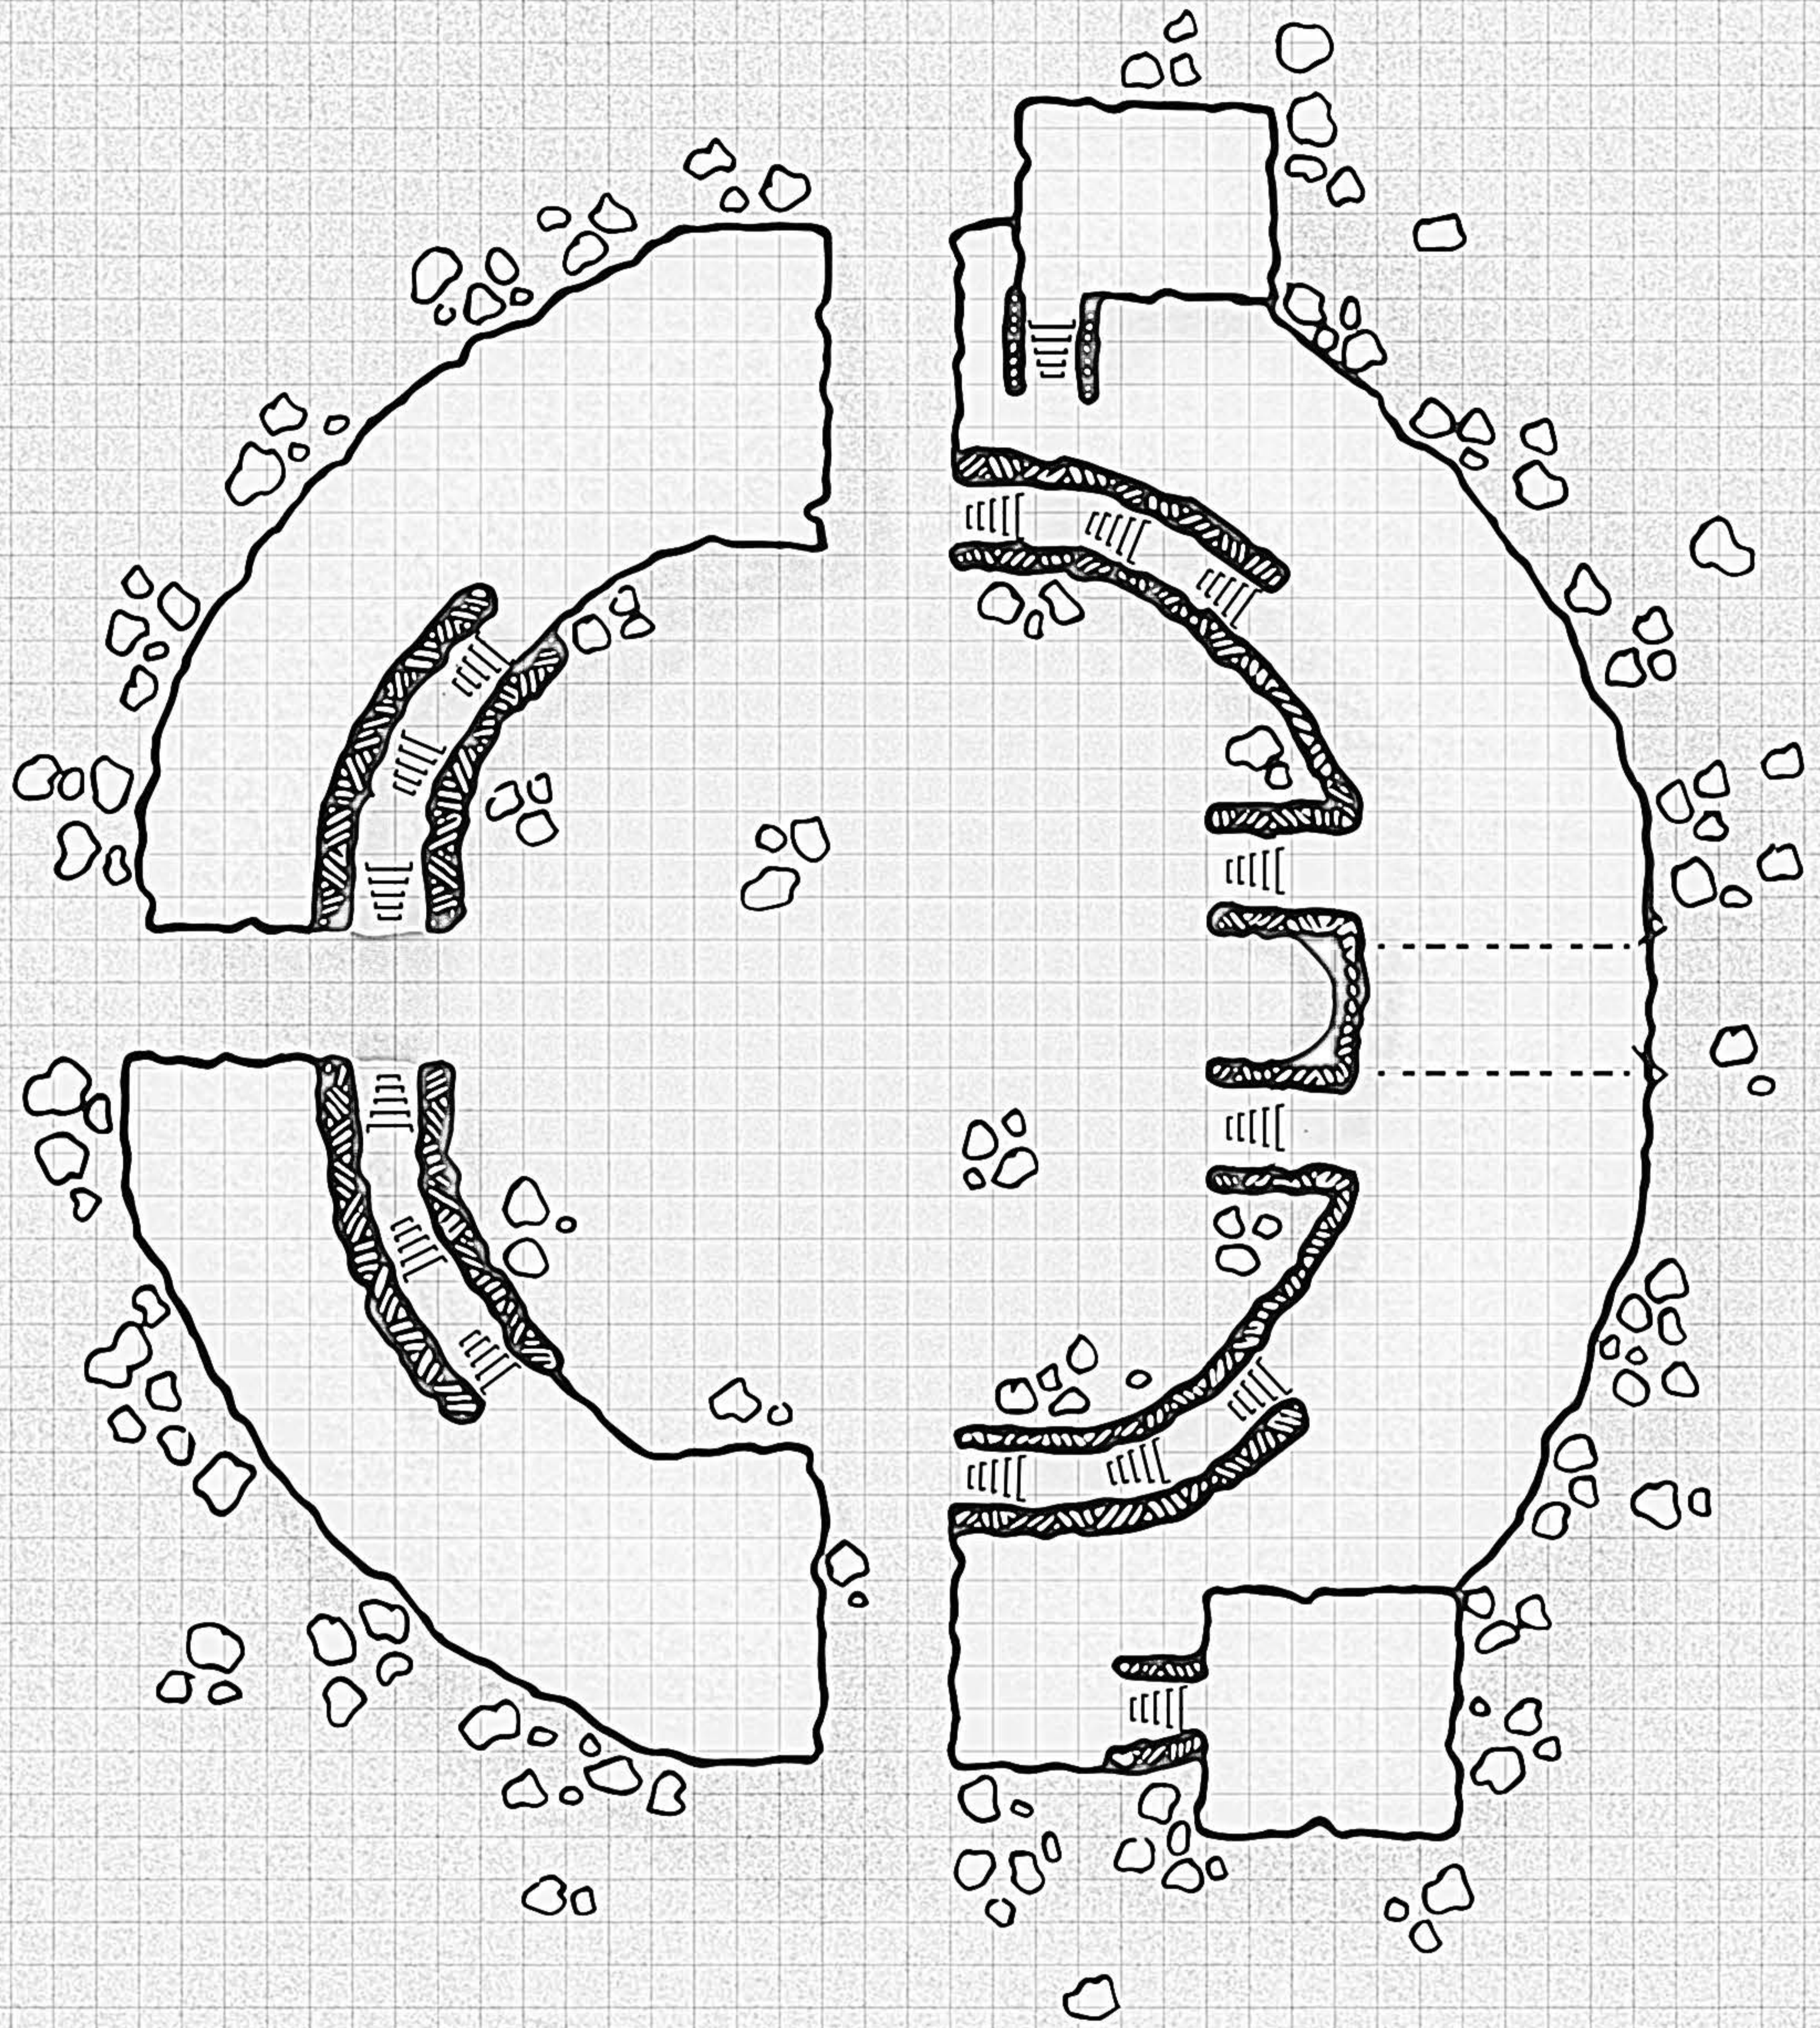

NULA RUINS

ONE SQUARE = 5 FEET