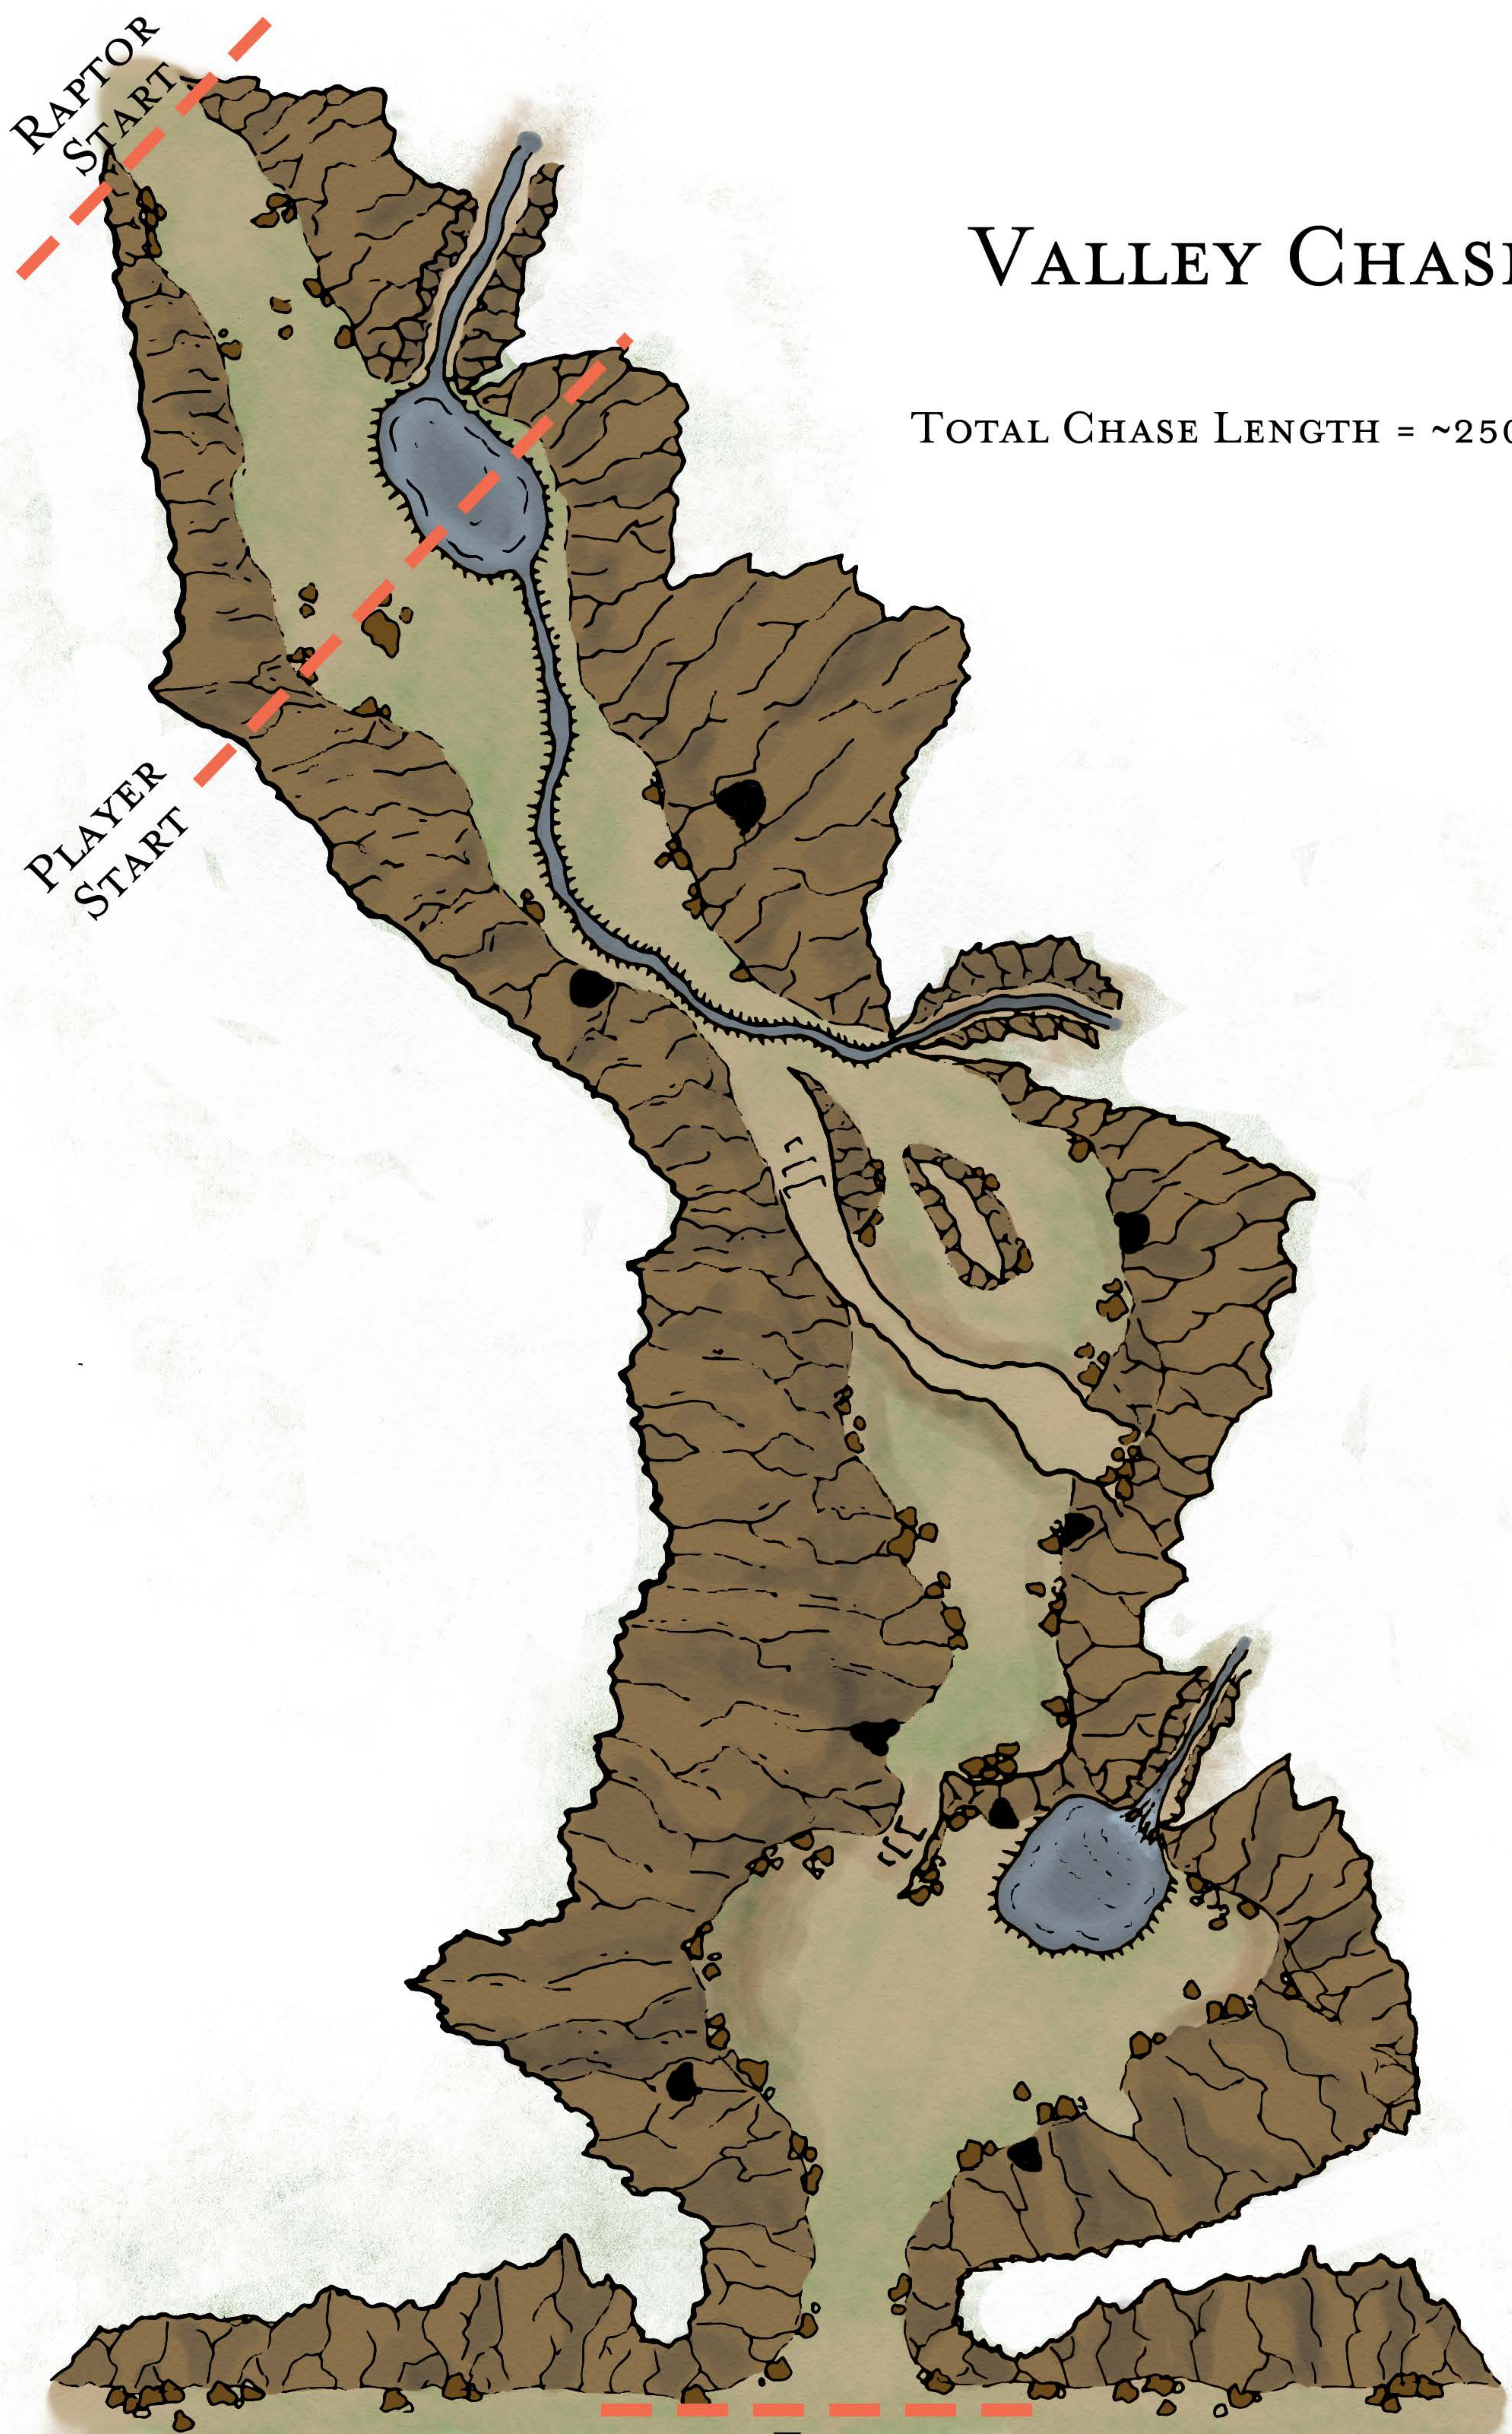

RAPTOR
START

VALLEY CHASE

TOTAL CHASE LENGTH = ~250 FT.

PLAYER
START

FINISH