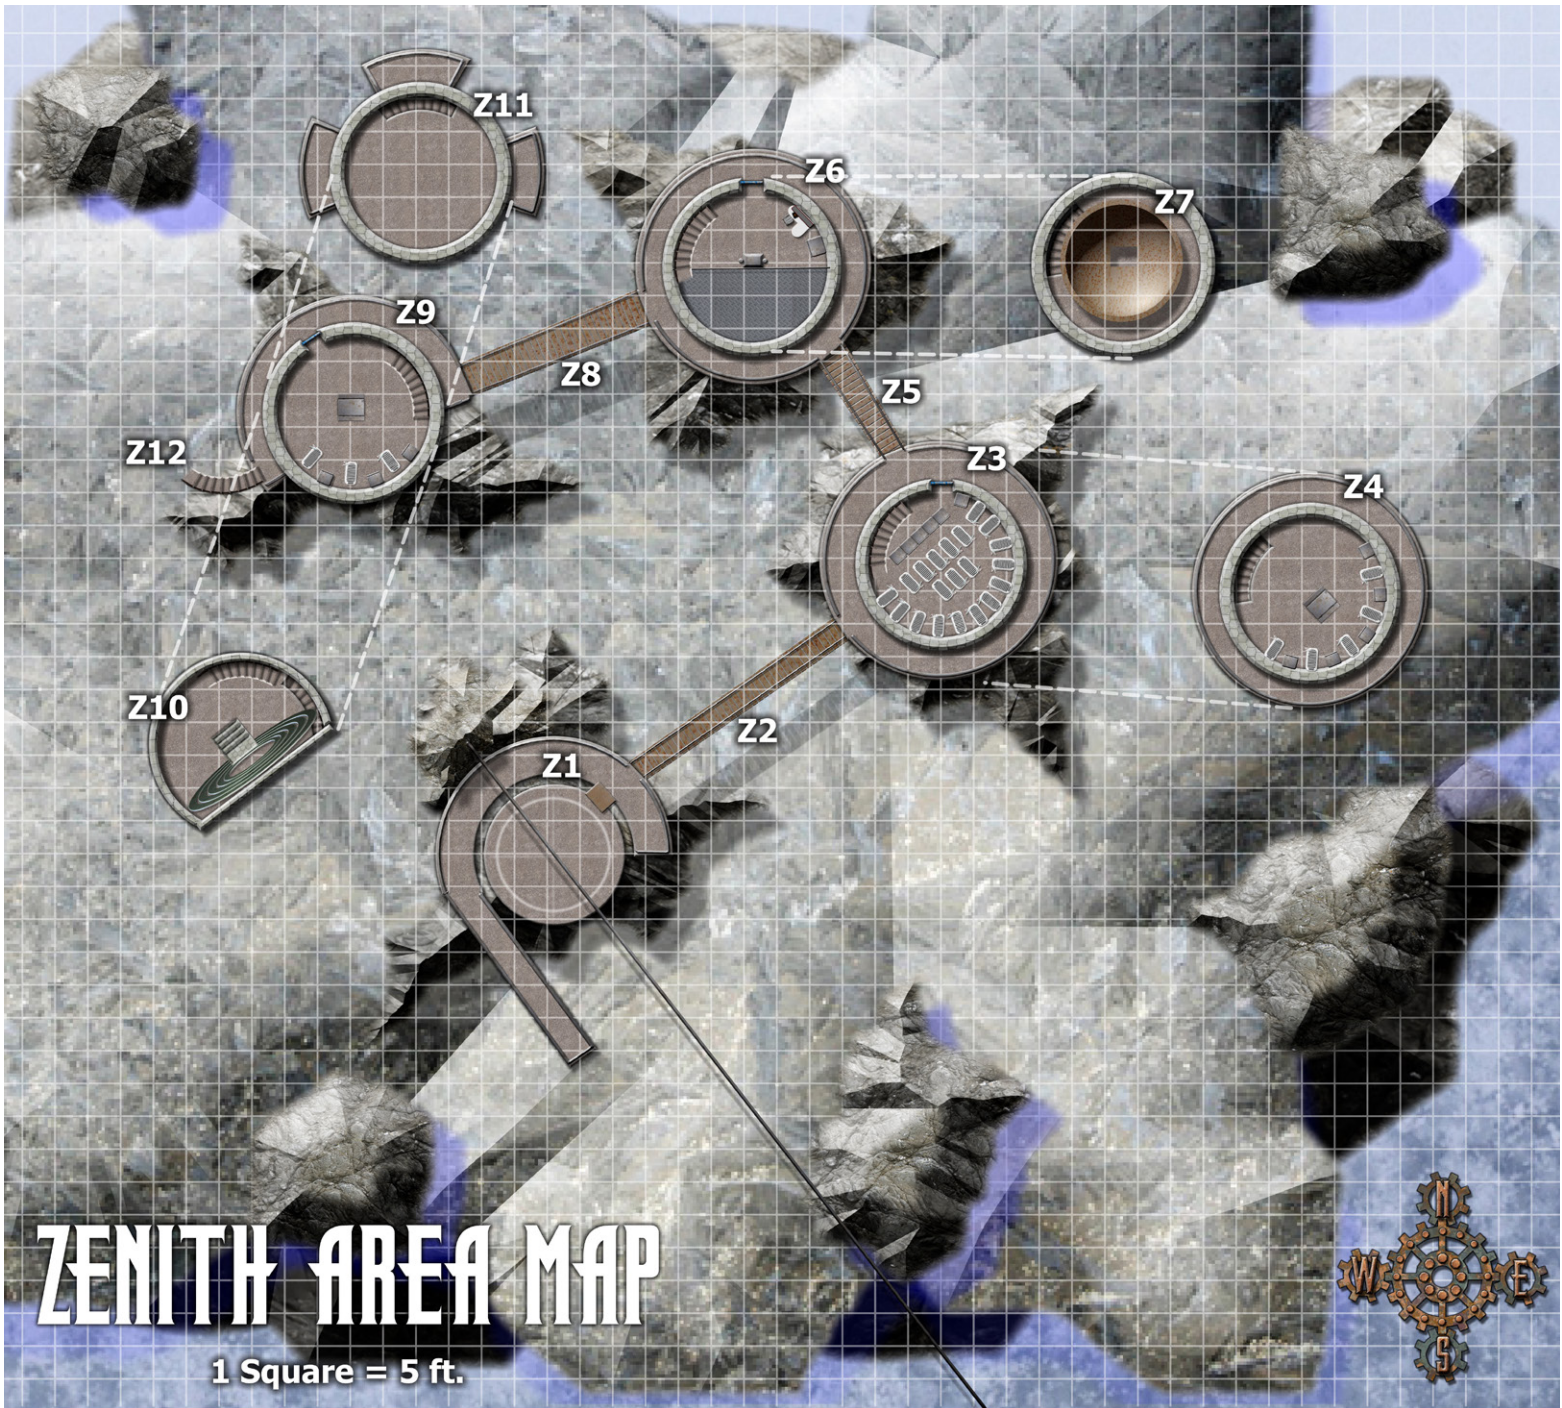

1BH

1BA

Walkway

S2: GATE & LIGHTHOUSE

1 Square = 5 ft.

B2D

B2C

B2B: THE GONDOLA FORT

1 Square = 5 ft.

ZENITH AREA MAP

1 Square = 5 ft.

SEGMENT 2

SEGMENT 3

SEGMENT 3

SEGMENT 4

S: THE PANOPTICON

1 Square = 5 ft.

THE SHATTERED ZONE [AREA MAP]

● Asteroid 113

Choke
Pestilence

Salvation
Sin
Beacon

The Mechanism

Hope
Harns Arch

The Descent

— Void Gondola
1 Hex = 1000 Miles