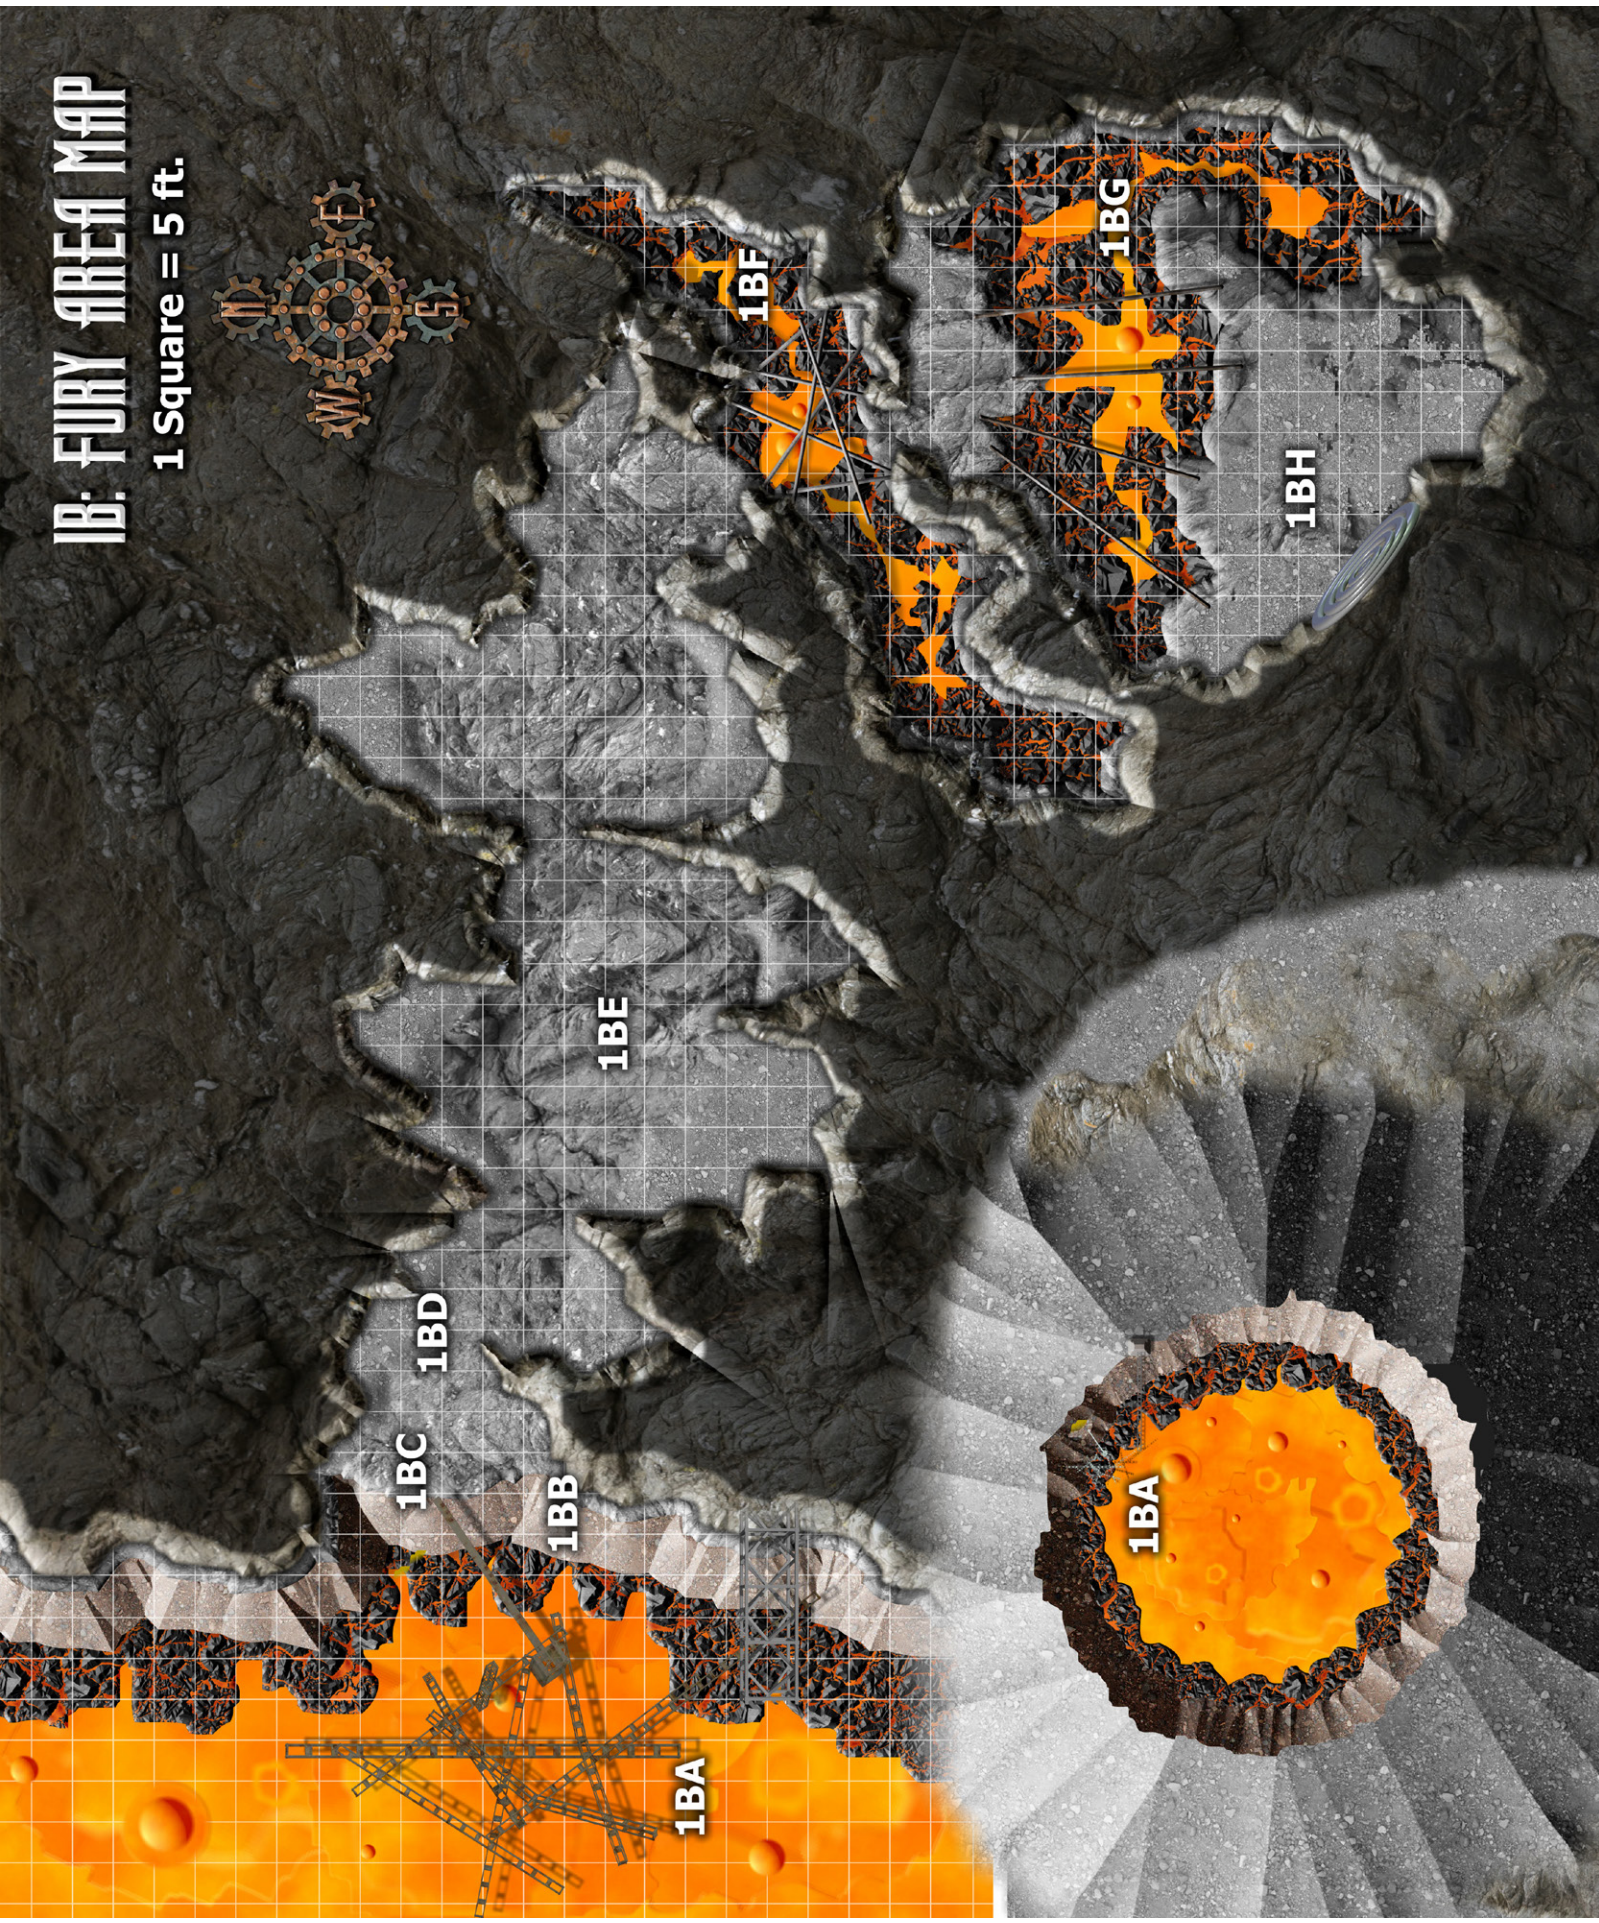

1B: FURY AREA MAP

1 Square = 5 ft.

1BC

1BD

1BB

1BE

1BA

1BF

1BG

1BH

1BA