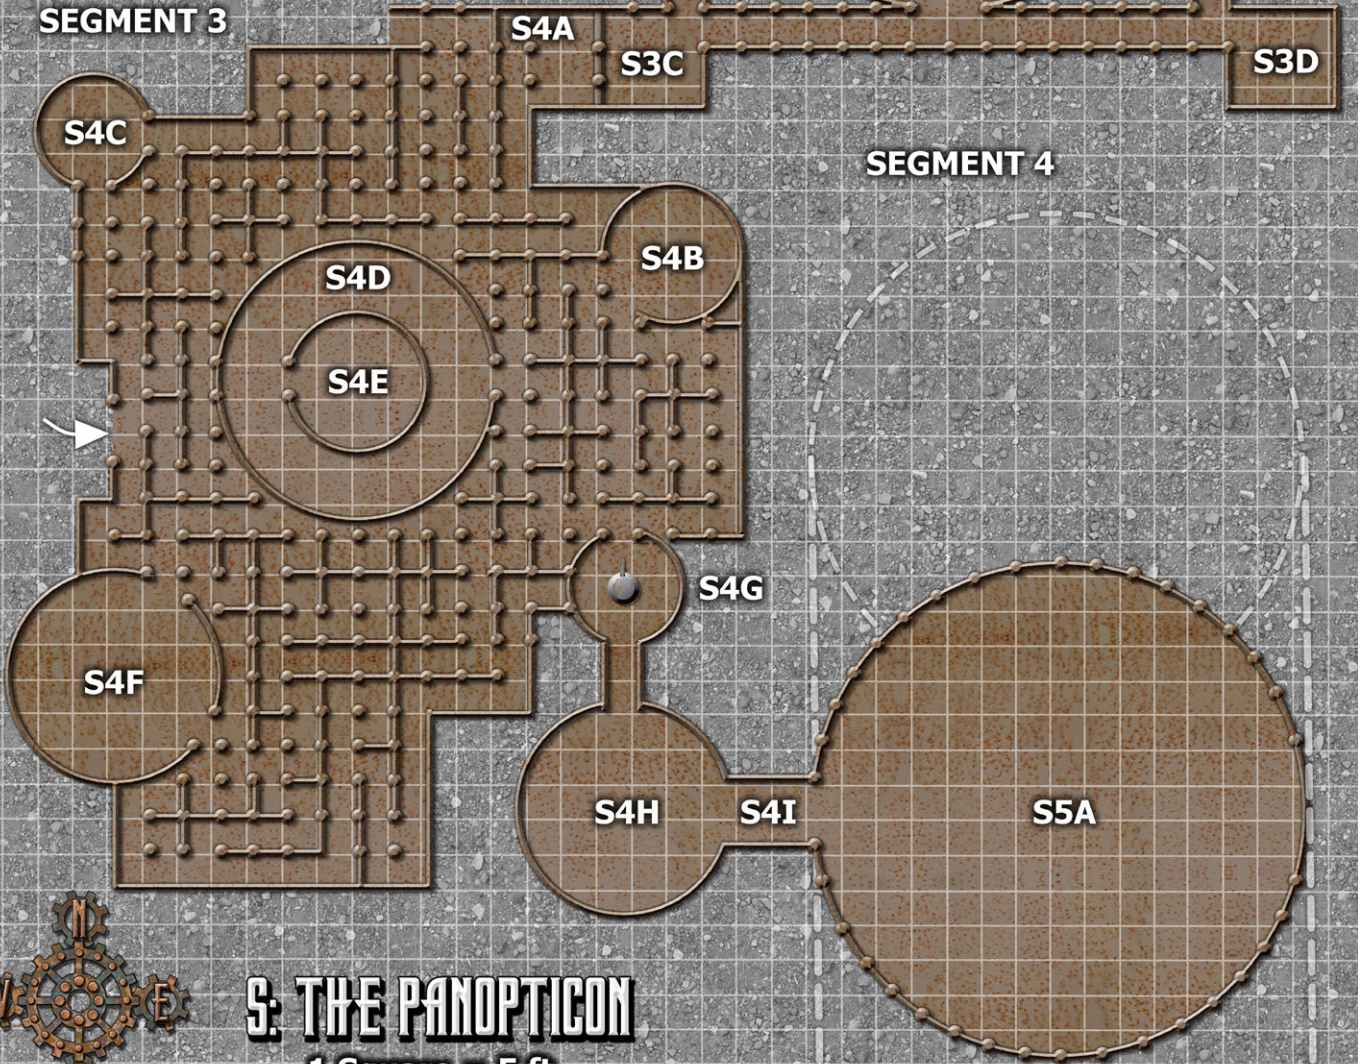

1BH

1BA

Walkway

S2: GATE & LIGHTHOUSE

1 Square = 5 ft.

B2D

B2C

B2B: THE GONDOLA FORT

1 Square = 5 ft.

ZENITH AREA MAP

1 Square = 5 ft.

SEGMENT 2

SEGMENT 3

SEGMENT 3

SEGMENT 4

S: THE PANOPTICON

1 Square = 5 ft.

THE SHATTERED ZONE [AREA MAP]

● Asteroid 113

Choke
Pestilence

Salvation
Sin
Beacon

The Mechanism

Hope
Harns Arch

The Descent

— Void Gondola
1 Hex = 1000 Miles