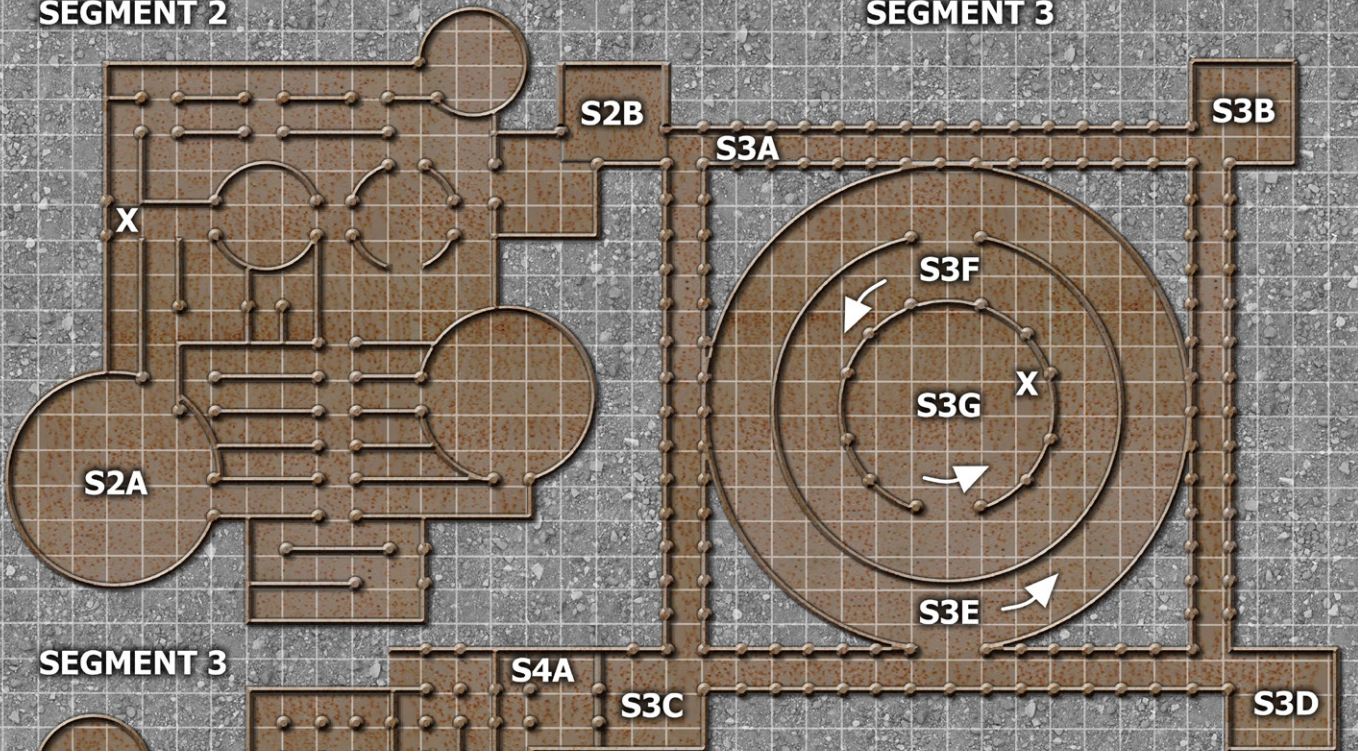

1BH

1BA

Walkway

S2: GATE & LIGHTHOUSE

1 Square = 5 ft.

B2D

B2C

B2B: THE GONDOLA FORT

1 Square = 5 ft.

ZENITH AREA MAP

1 Square = 5 ft.

SEGMENT 2

SEGMENT 3

SEGMENT 3

SEGMENT 4

S: THE PANOPTICON

1 Square = 5 ft.

THE SHATTERED ZONE [AREA MAP]

● Asteroid 113

Choke
Pestilence

Salvation
Sin
Beacon

The Mechanism

Hope
Harns Arch

The Descent

— Void Gondola
1 Hex = 1000 Miles