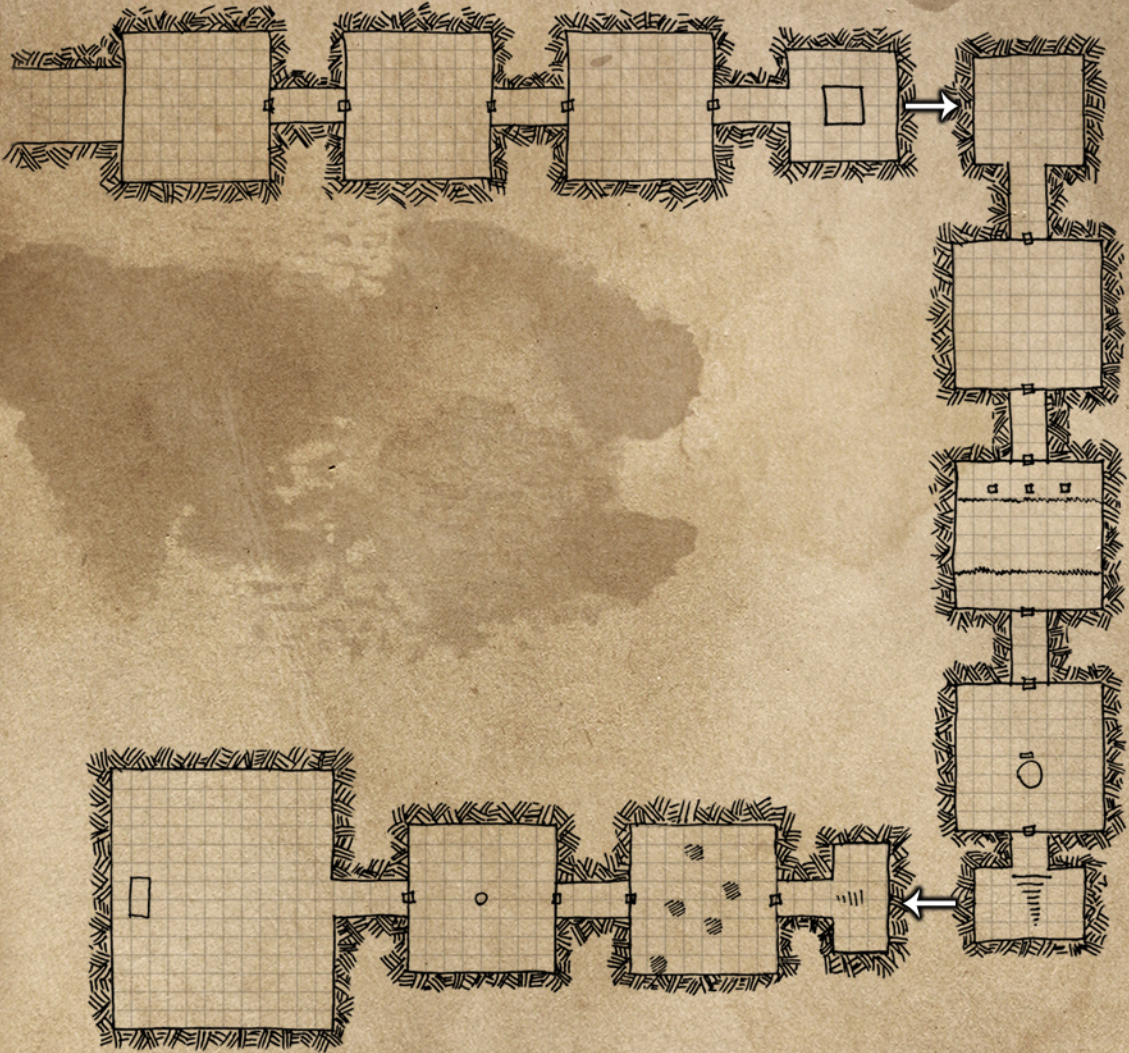

# GRIGSBY HOMESTEAD

# THE DUNGEON

1 square = 5 feet

# THE WOLVES' DEN

1 square = 5 feet