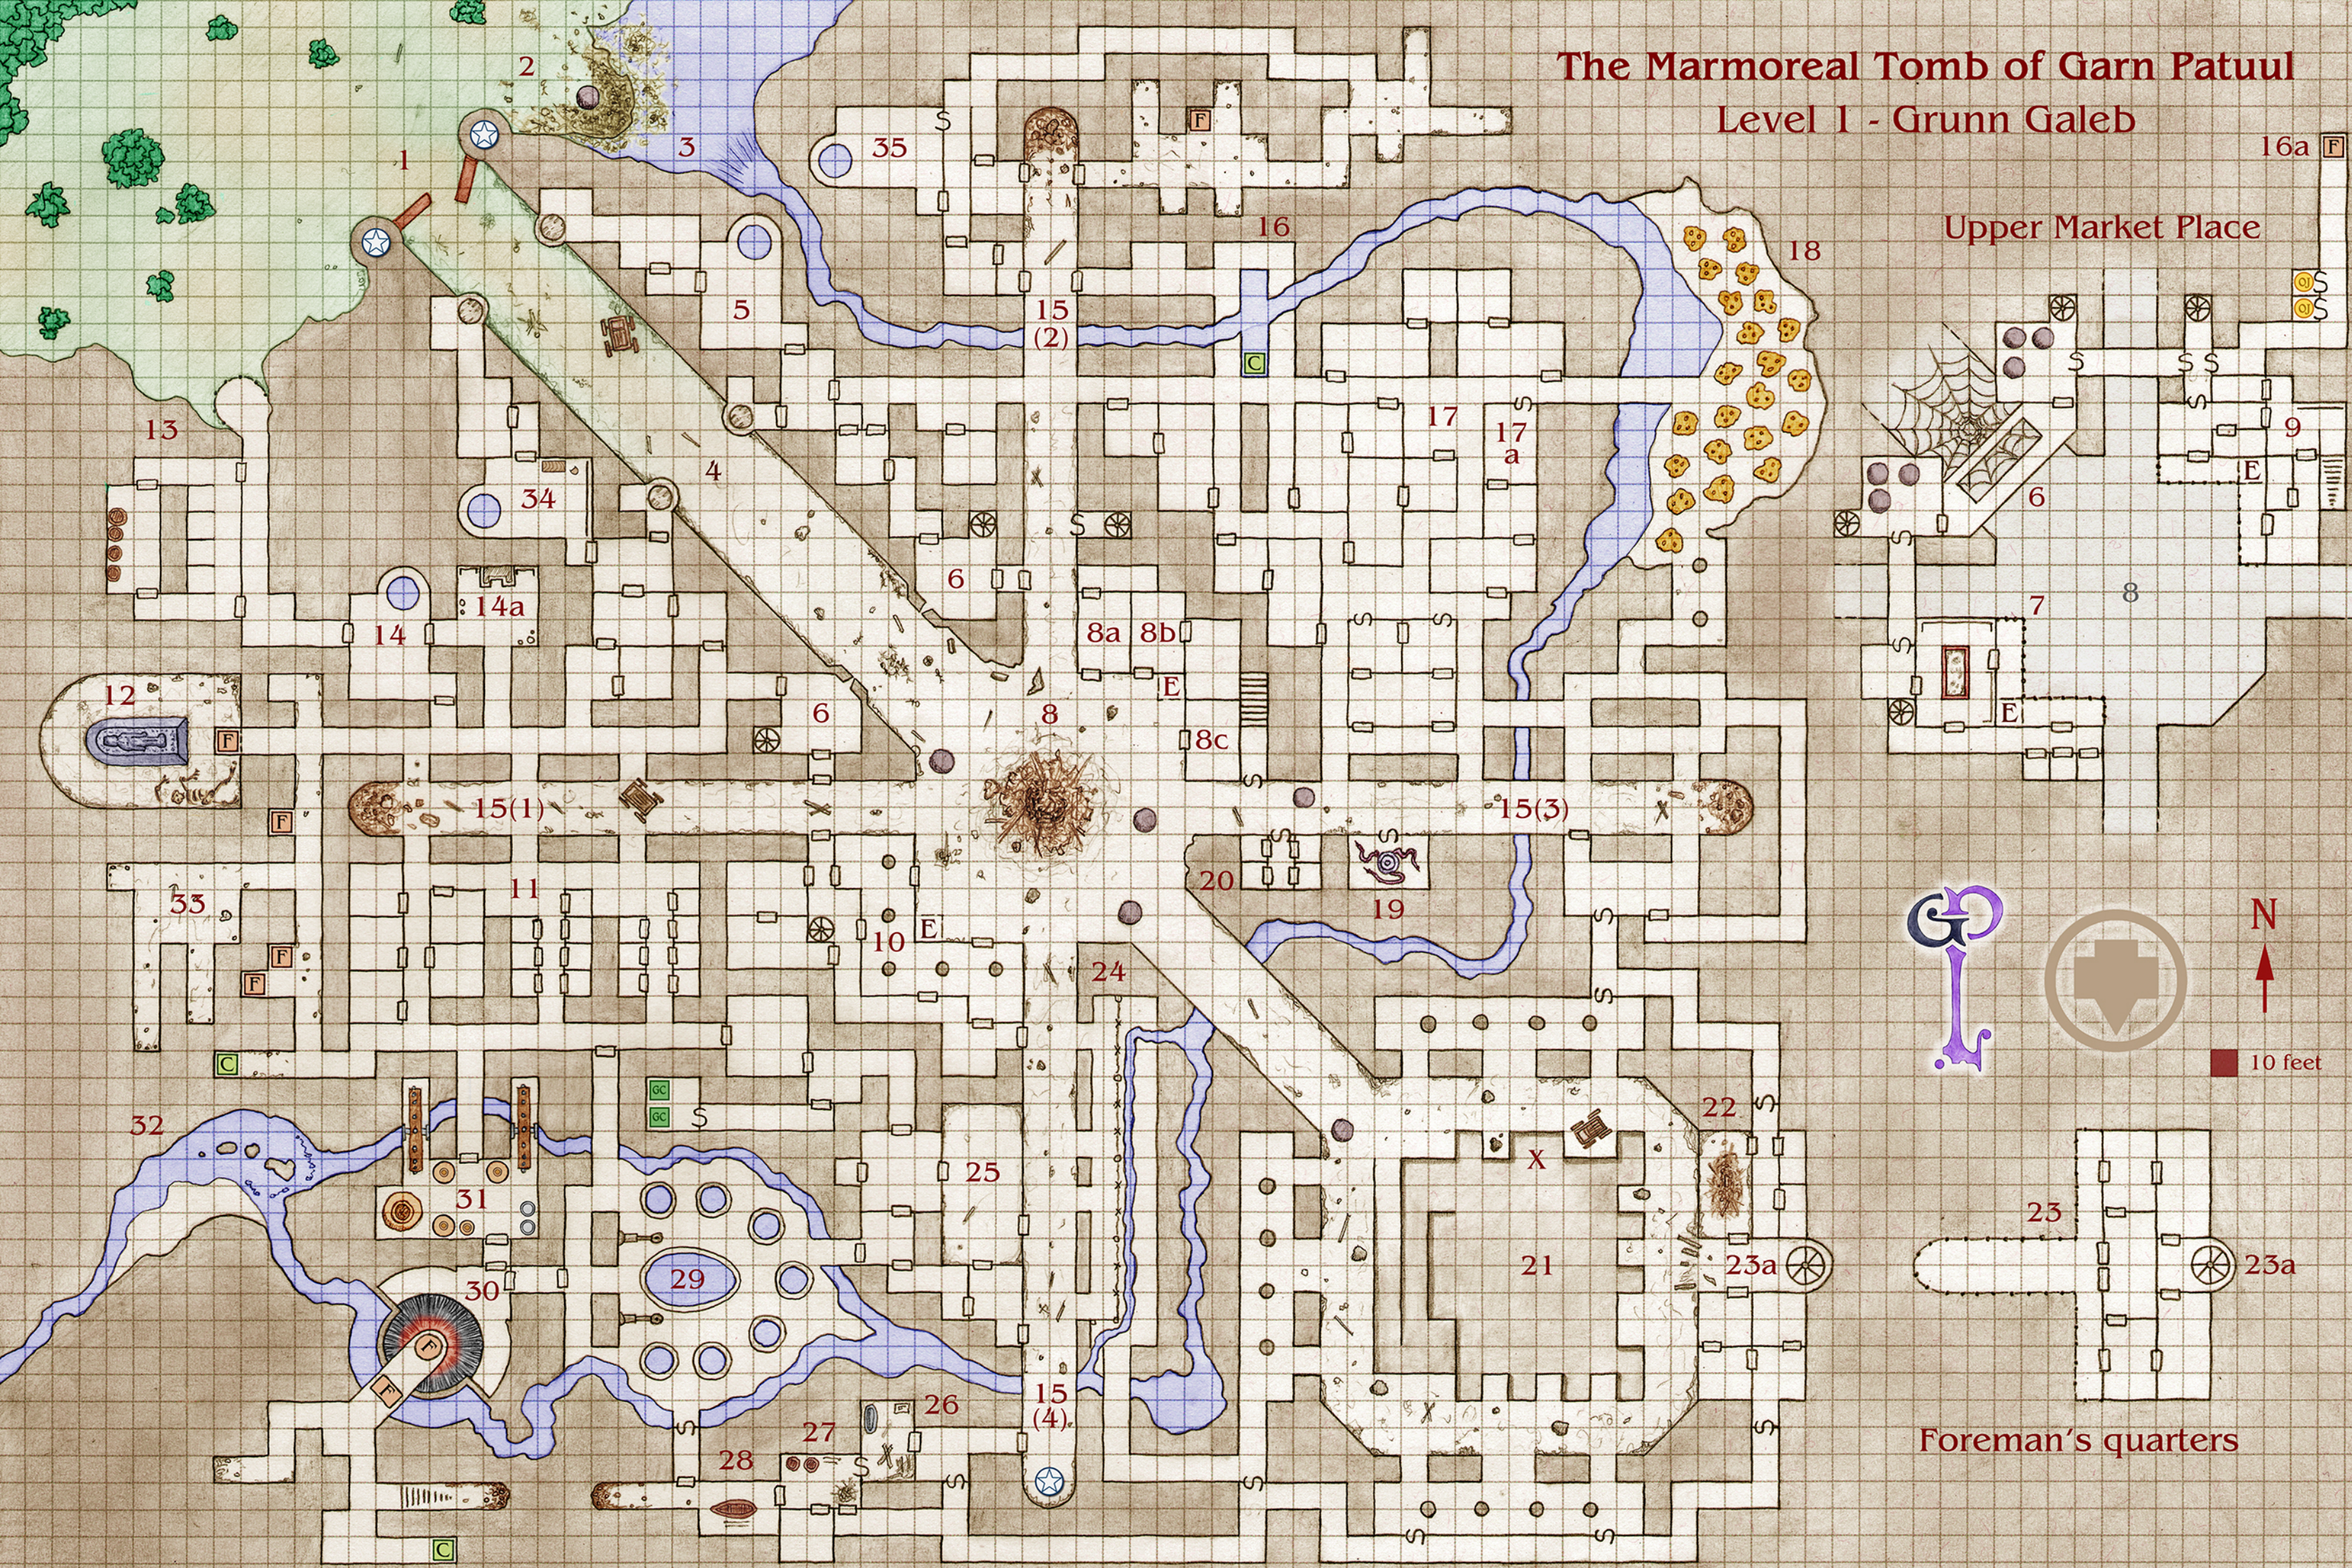

The Marmoreal Tomb of Garn Patuul

Level 1 - Grunn Galeb

Upper Market Place

Foreman's quarters

16a

N

10 feet