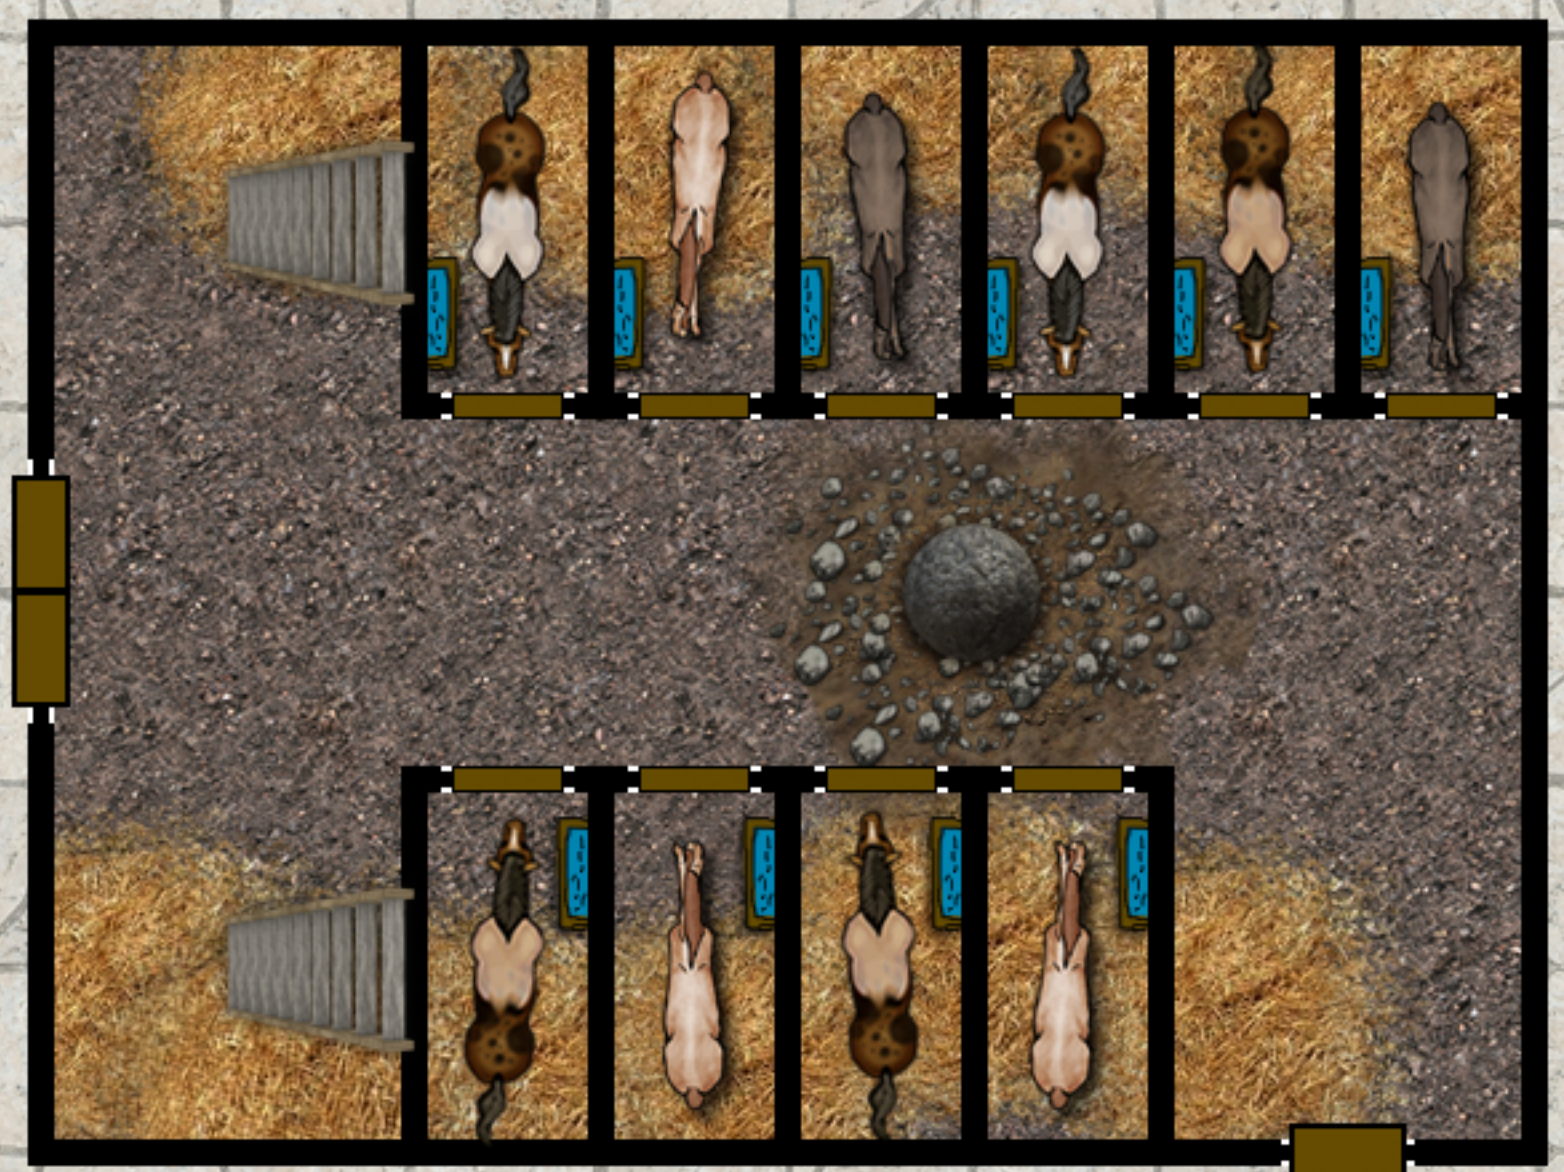

Nightstone

1 square = 10 feet
44x58

Nightstone

1 square = 5 feet
88x116

Nightstone

1 square = 10 feet
44x58

12 GATE HOUSES

14 NANDAR KEEP
GROUND FLOOR

14 NANDAR KEEP
FIRST FLOOR