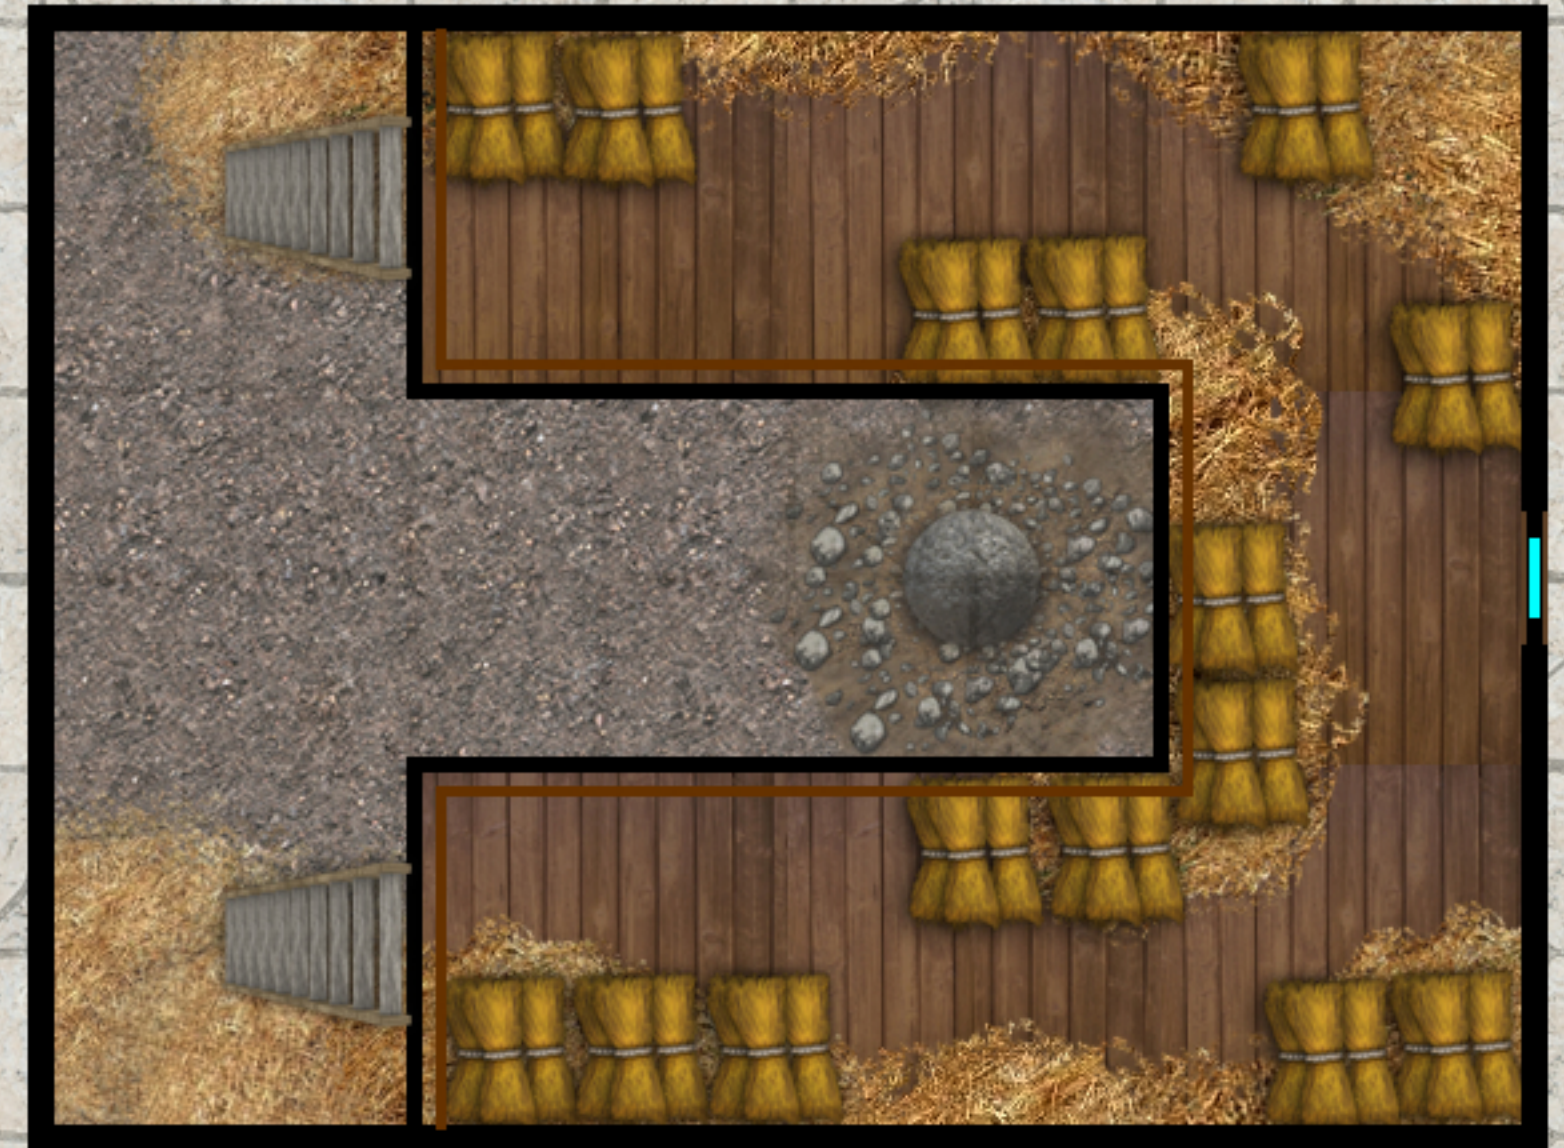

Nightstone

1 square = 10 feet
44x58

Nightstone

1 square = 5 feet
88x116

Nightstone

1 square = 10 feet
44x58

12 GATE HOUSES

14 NANDAR KEEP
GROUND FLOOR

14 NANDAR KEEP
FIRST FLOOR