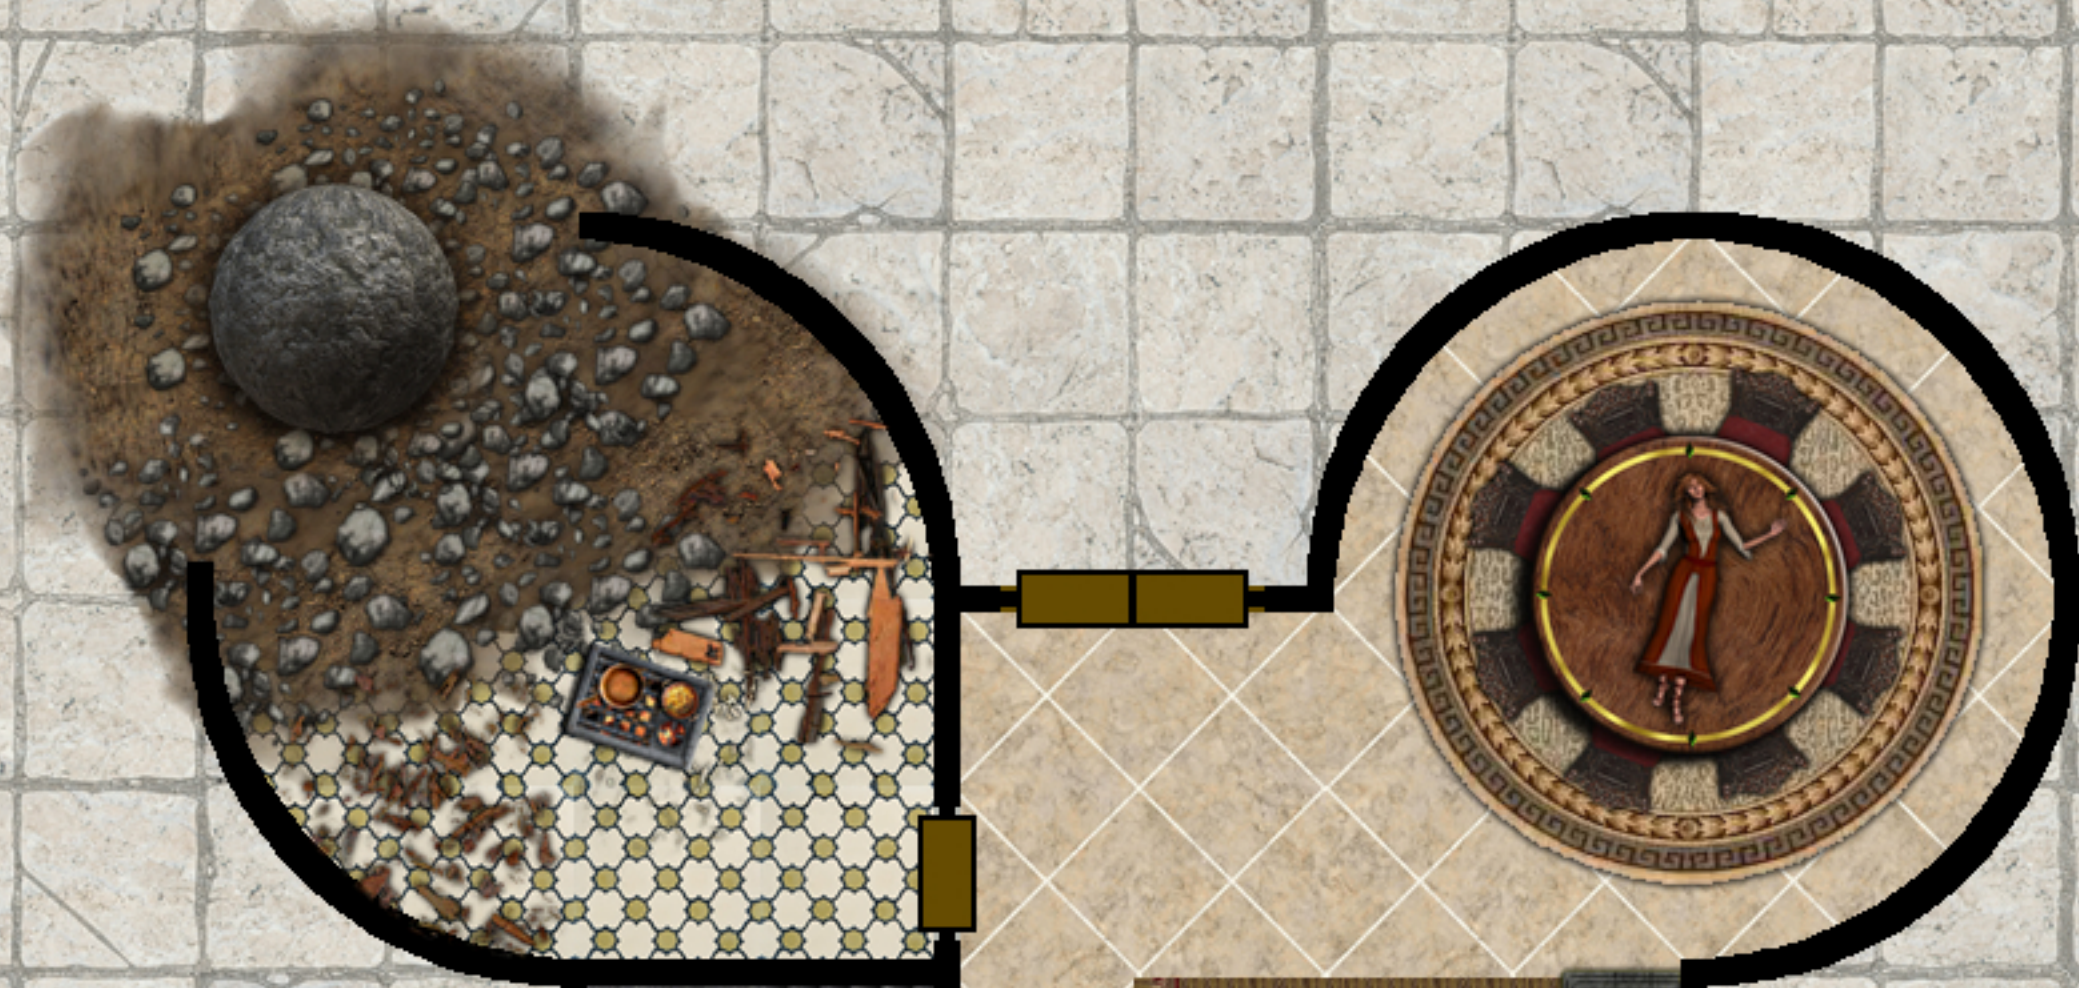

Nightstone

1 square = 10 feet
44x58

Nightstone

1 square = 5 feet
88x116

Nightstone

1 square = 10 feet
44x58

12 GATE HOUSES

14 NANDAR KEEP
GROUND FLOOR