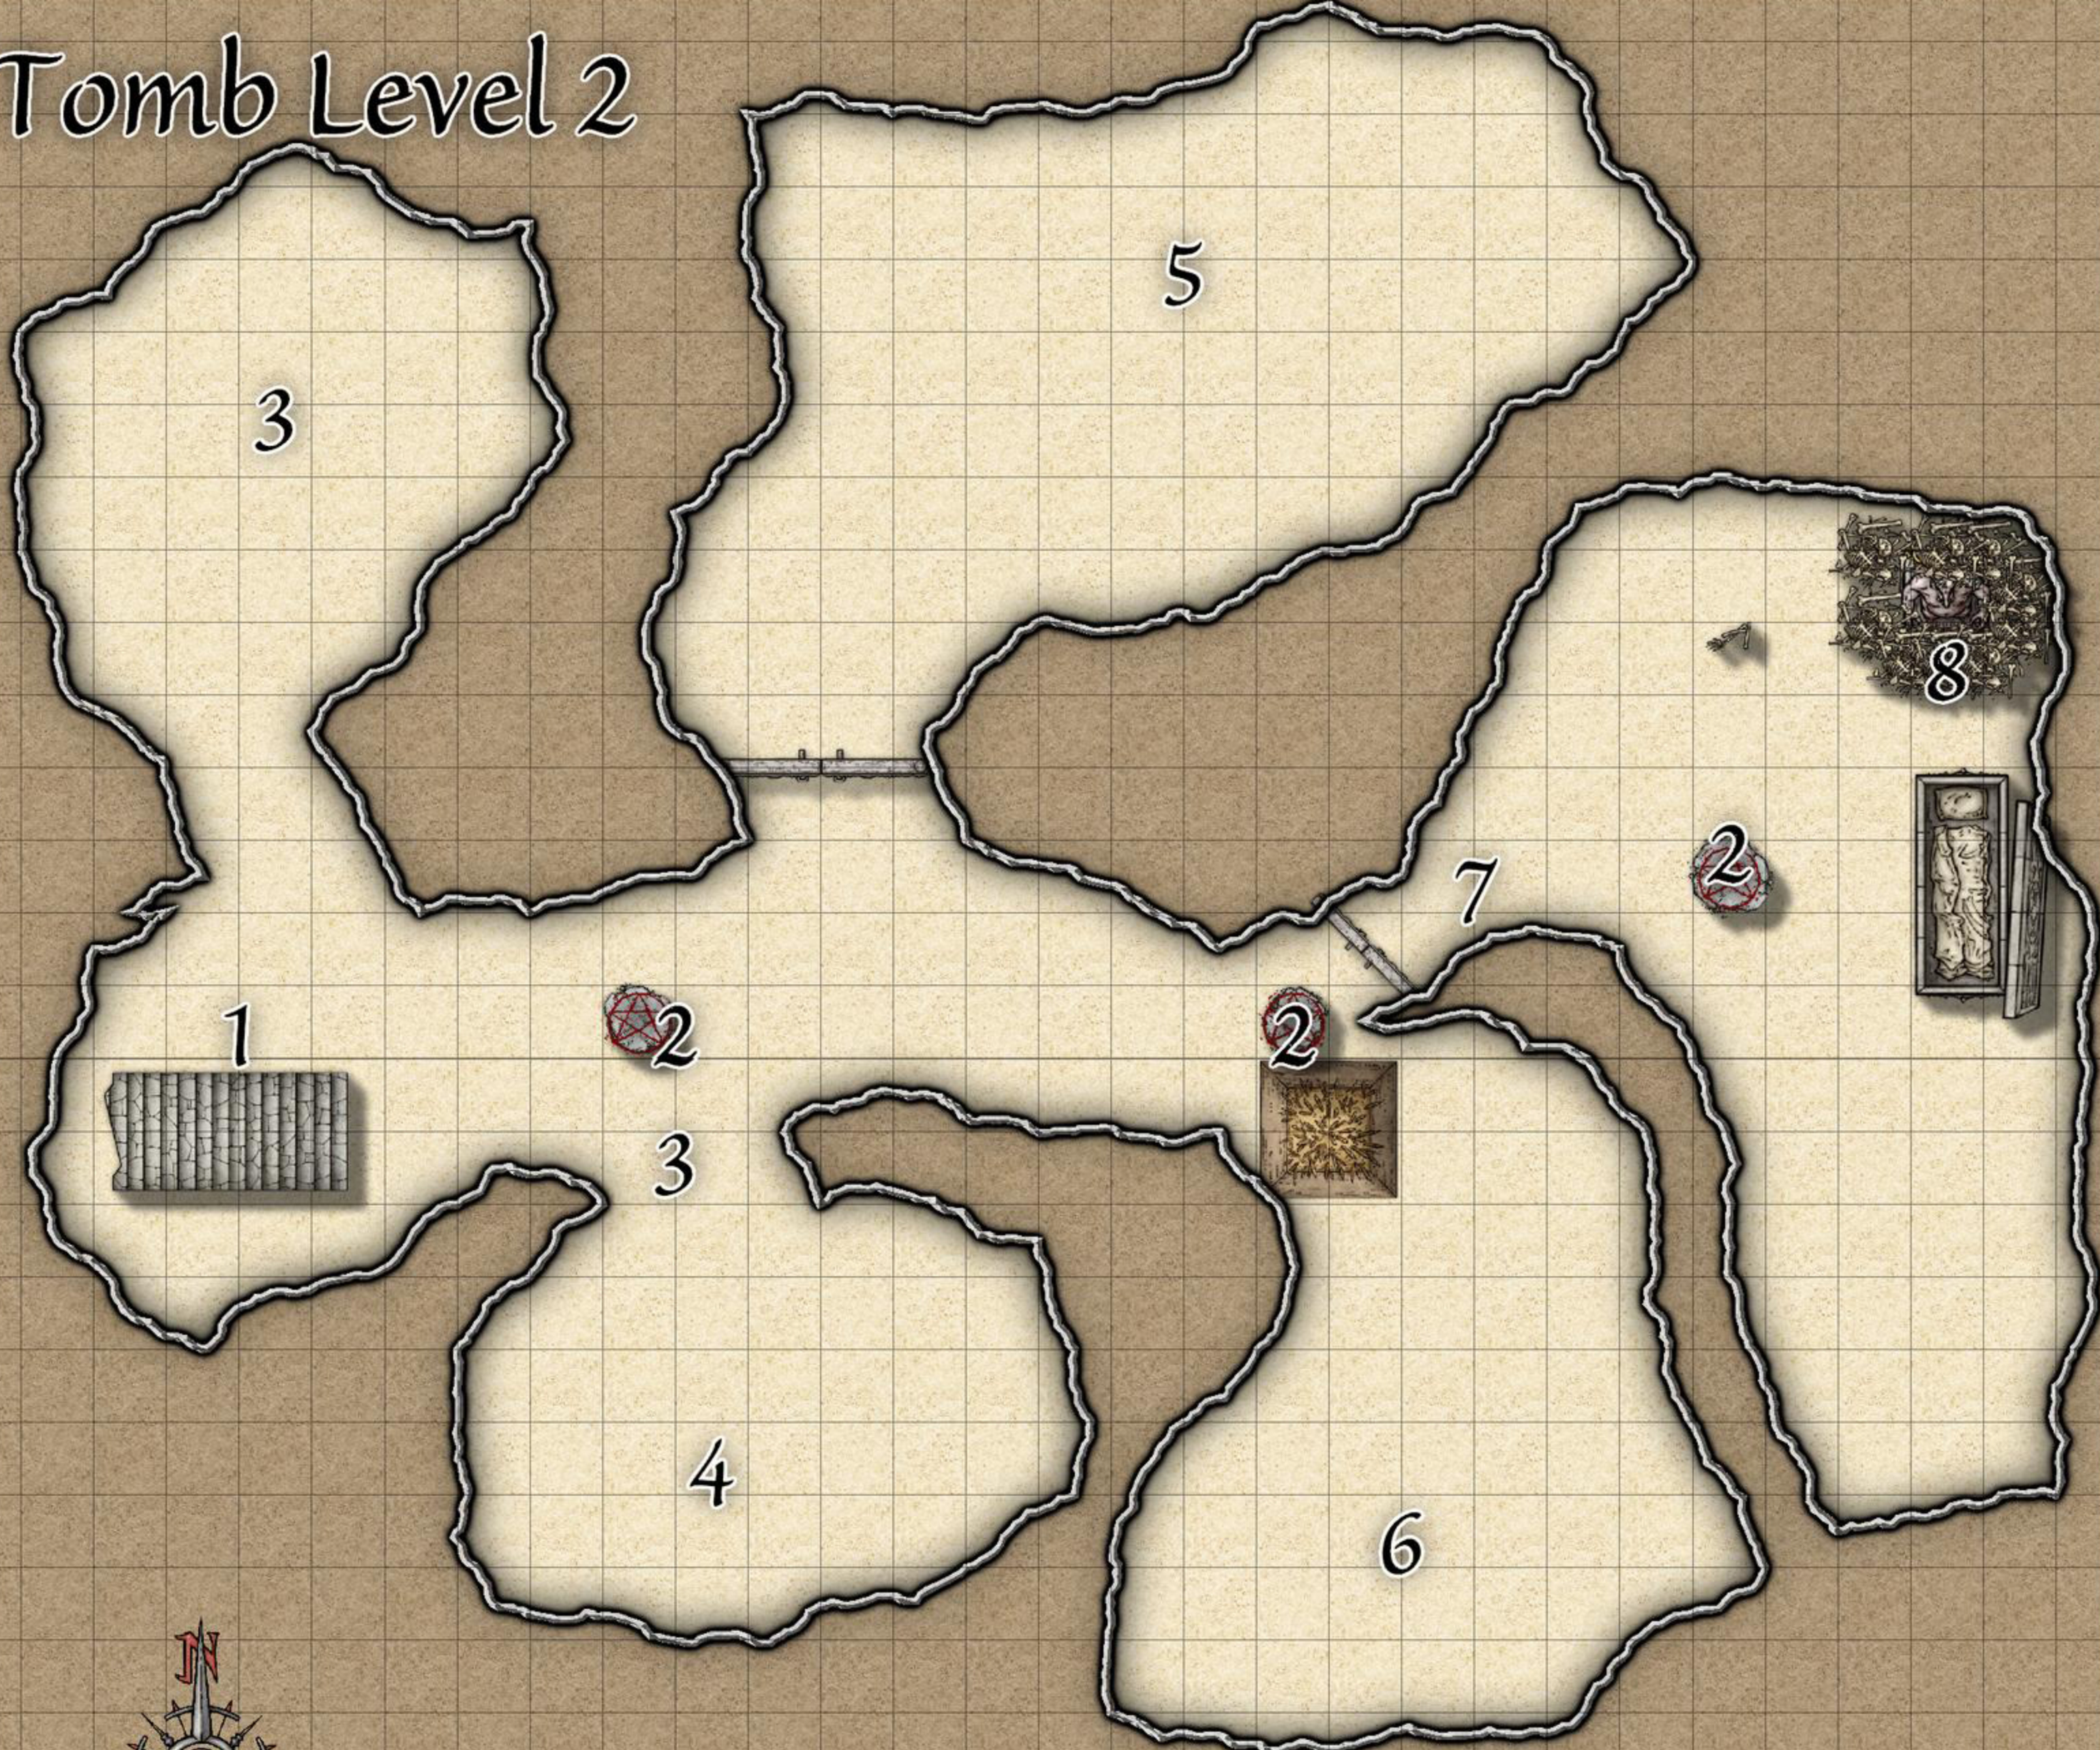

Michael LaBossiere

The Little Island

1 Hex = 1/4 Mile

Michael LaBossiere

Tomb Level 2

1 sq. = 5 ft.

Michael LaBossiere

Warehouse (full)