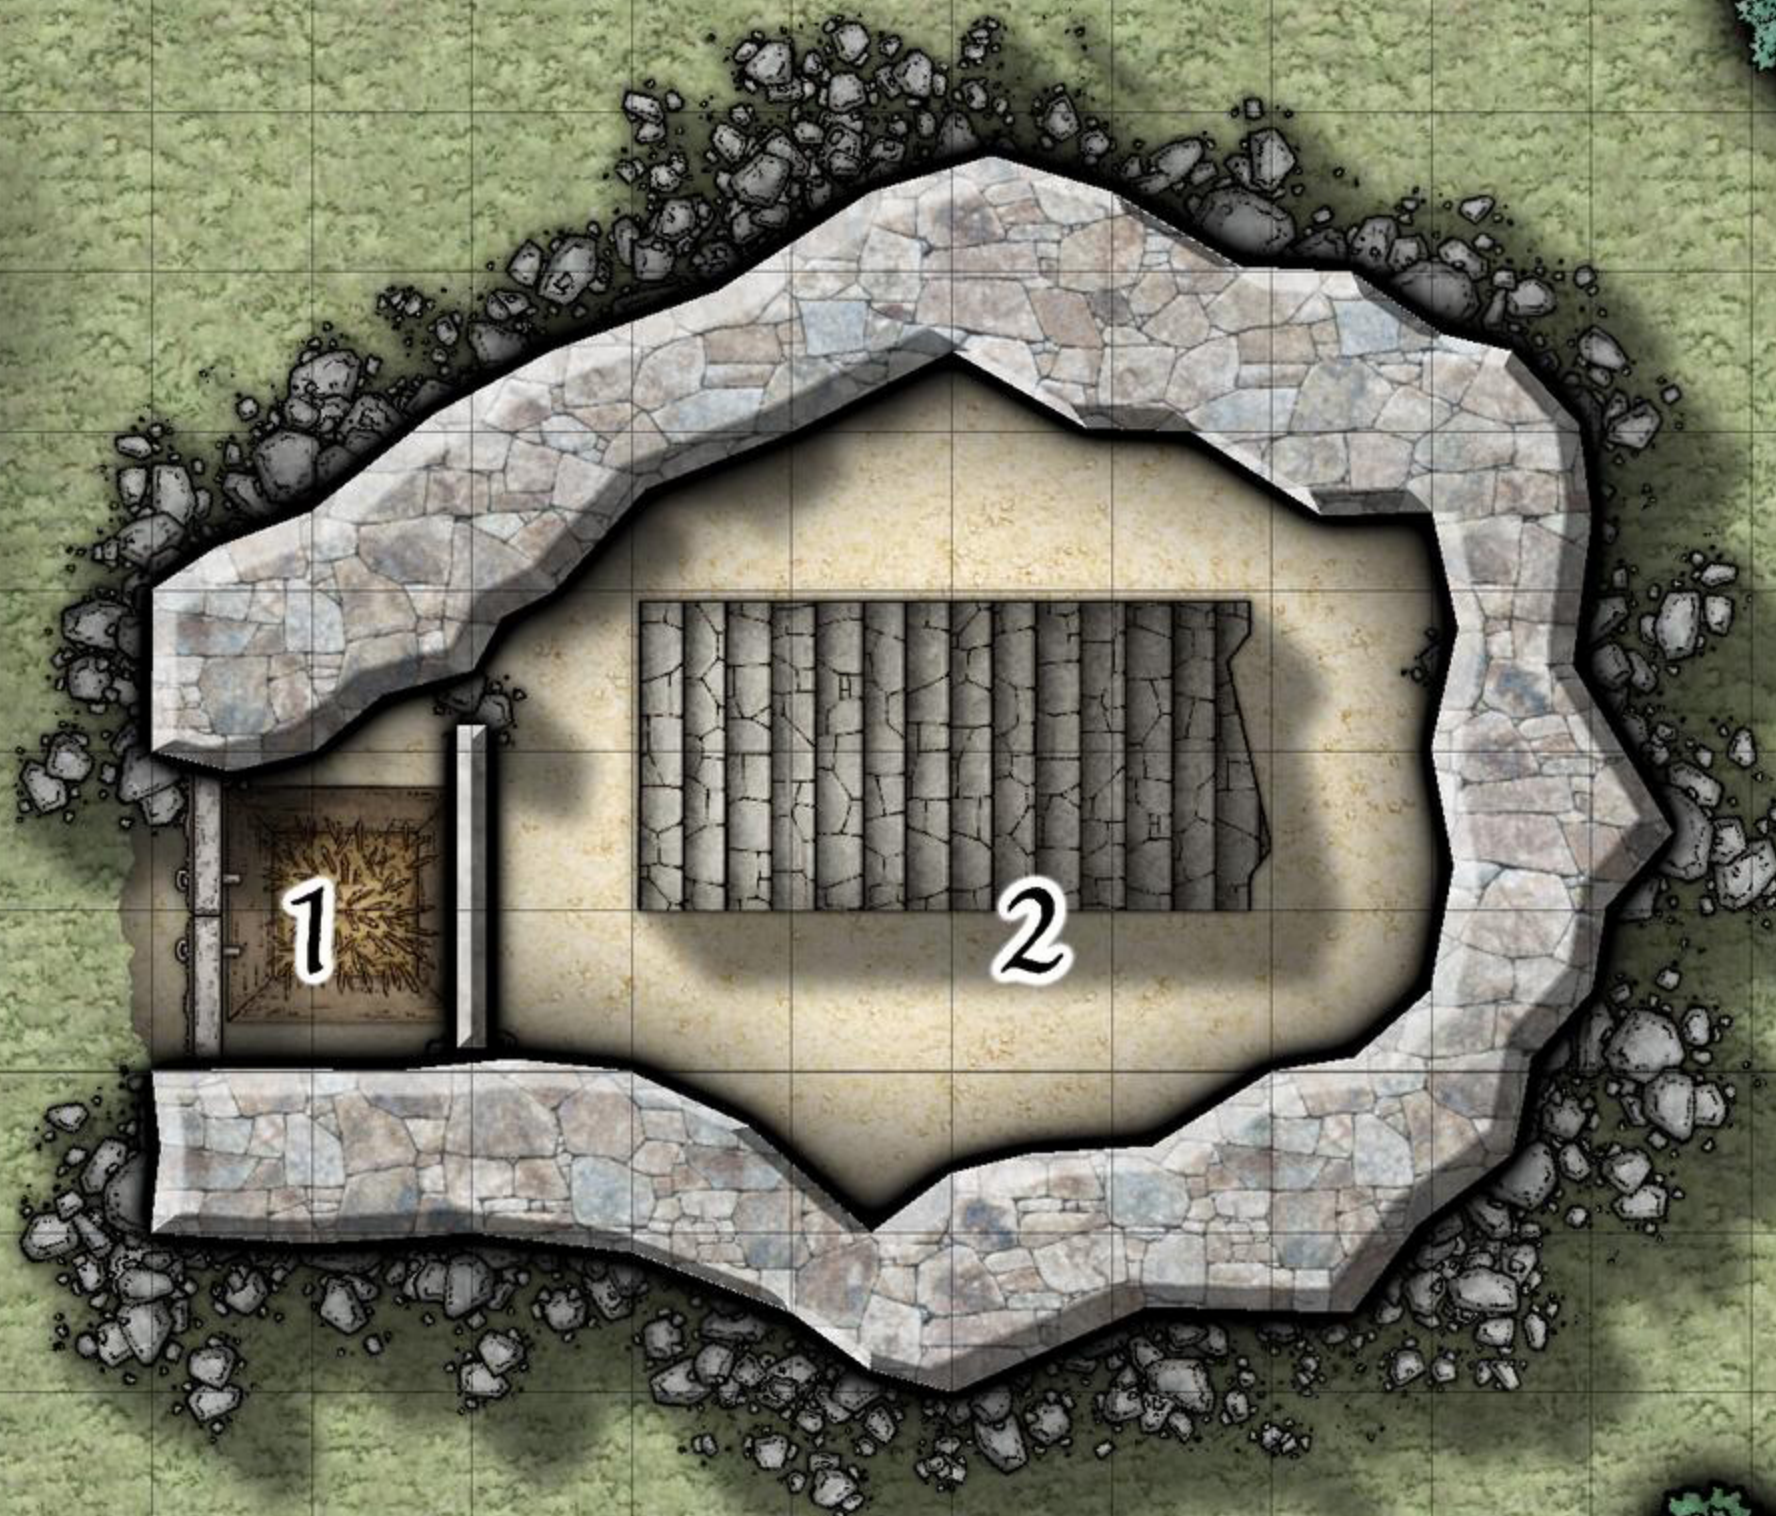

Lighthouse Floor 1

Armory

Barracks Ruins

Mess Ruins

Michael LaBossiere

Floors 2-6

Floor 7

Floor 8

Lighthouse

1 sq. = 5 ft.
Michael LaBossiere

Tomb Entrance

1 sq. = 5 ft.

Michael LaBossiere

Merchant Deck Plans

Michael LaBossiere

1 Hex = 1/4 Mile