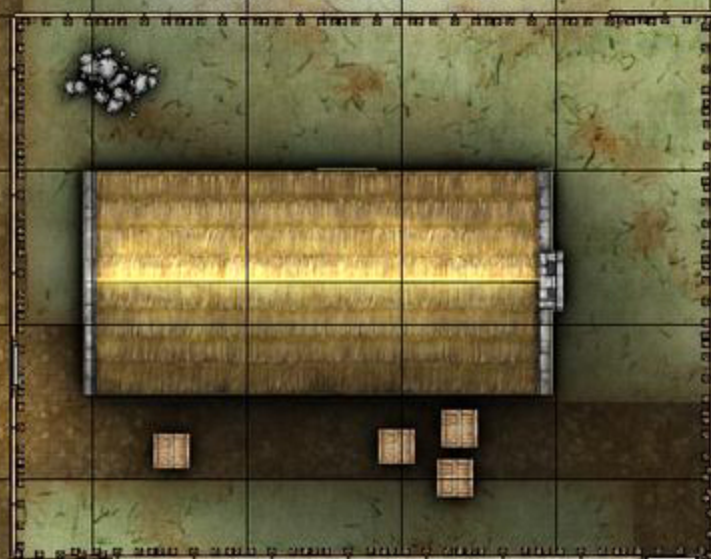

Dock Area

House 1

House 2

House 3

Warehouse