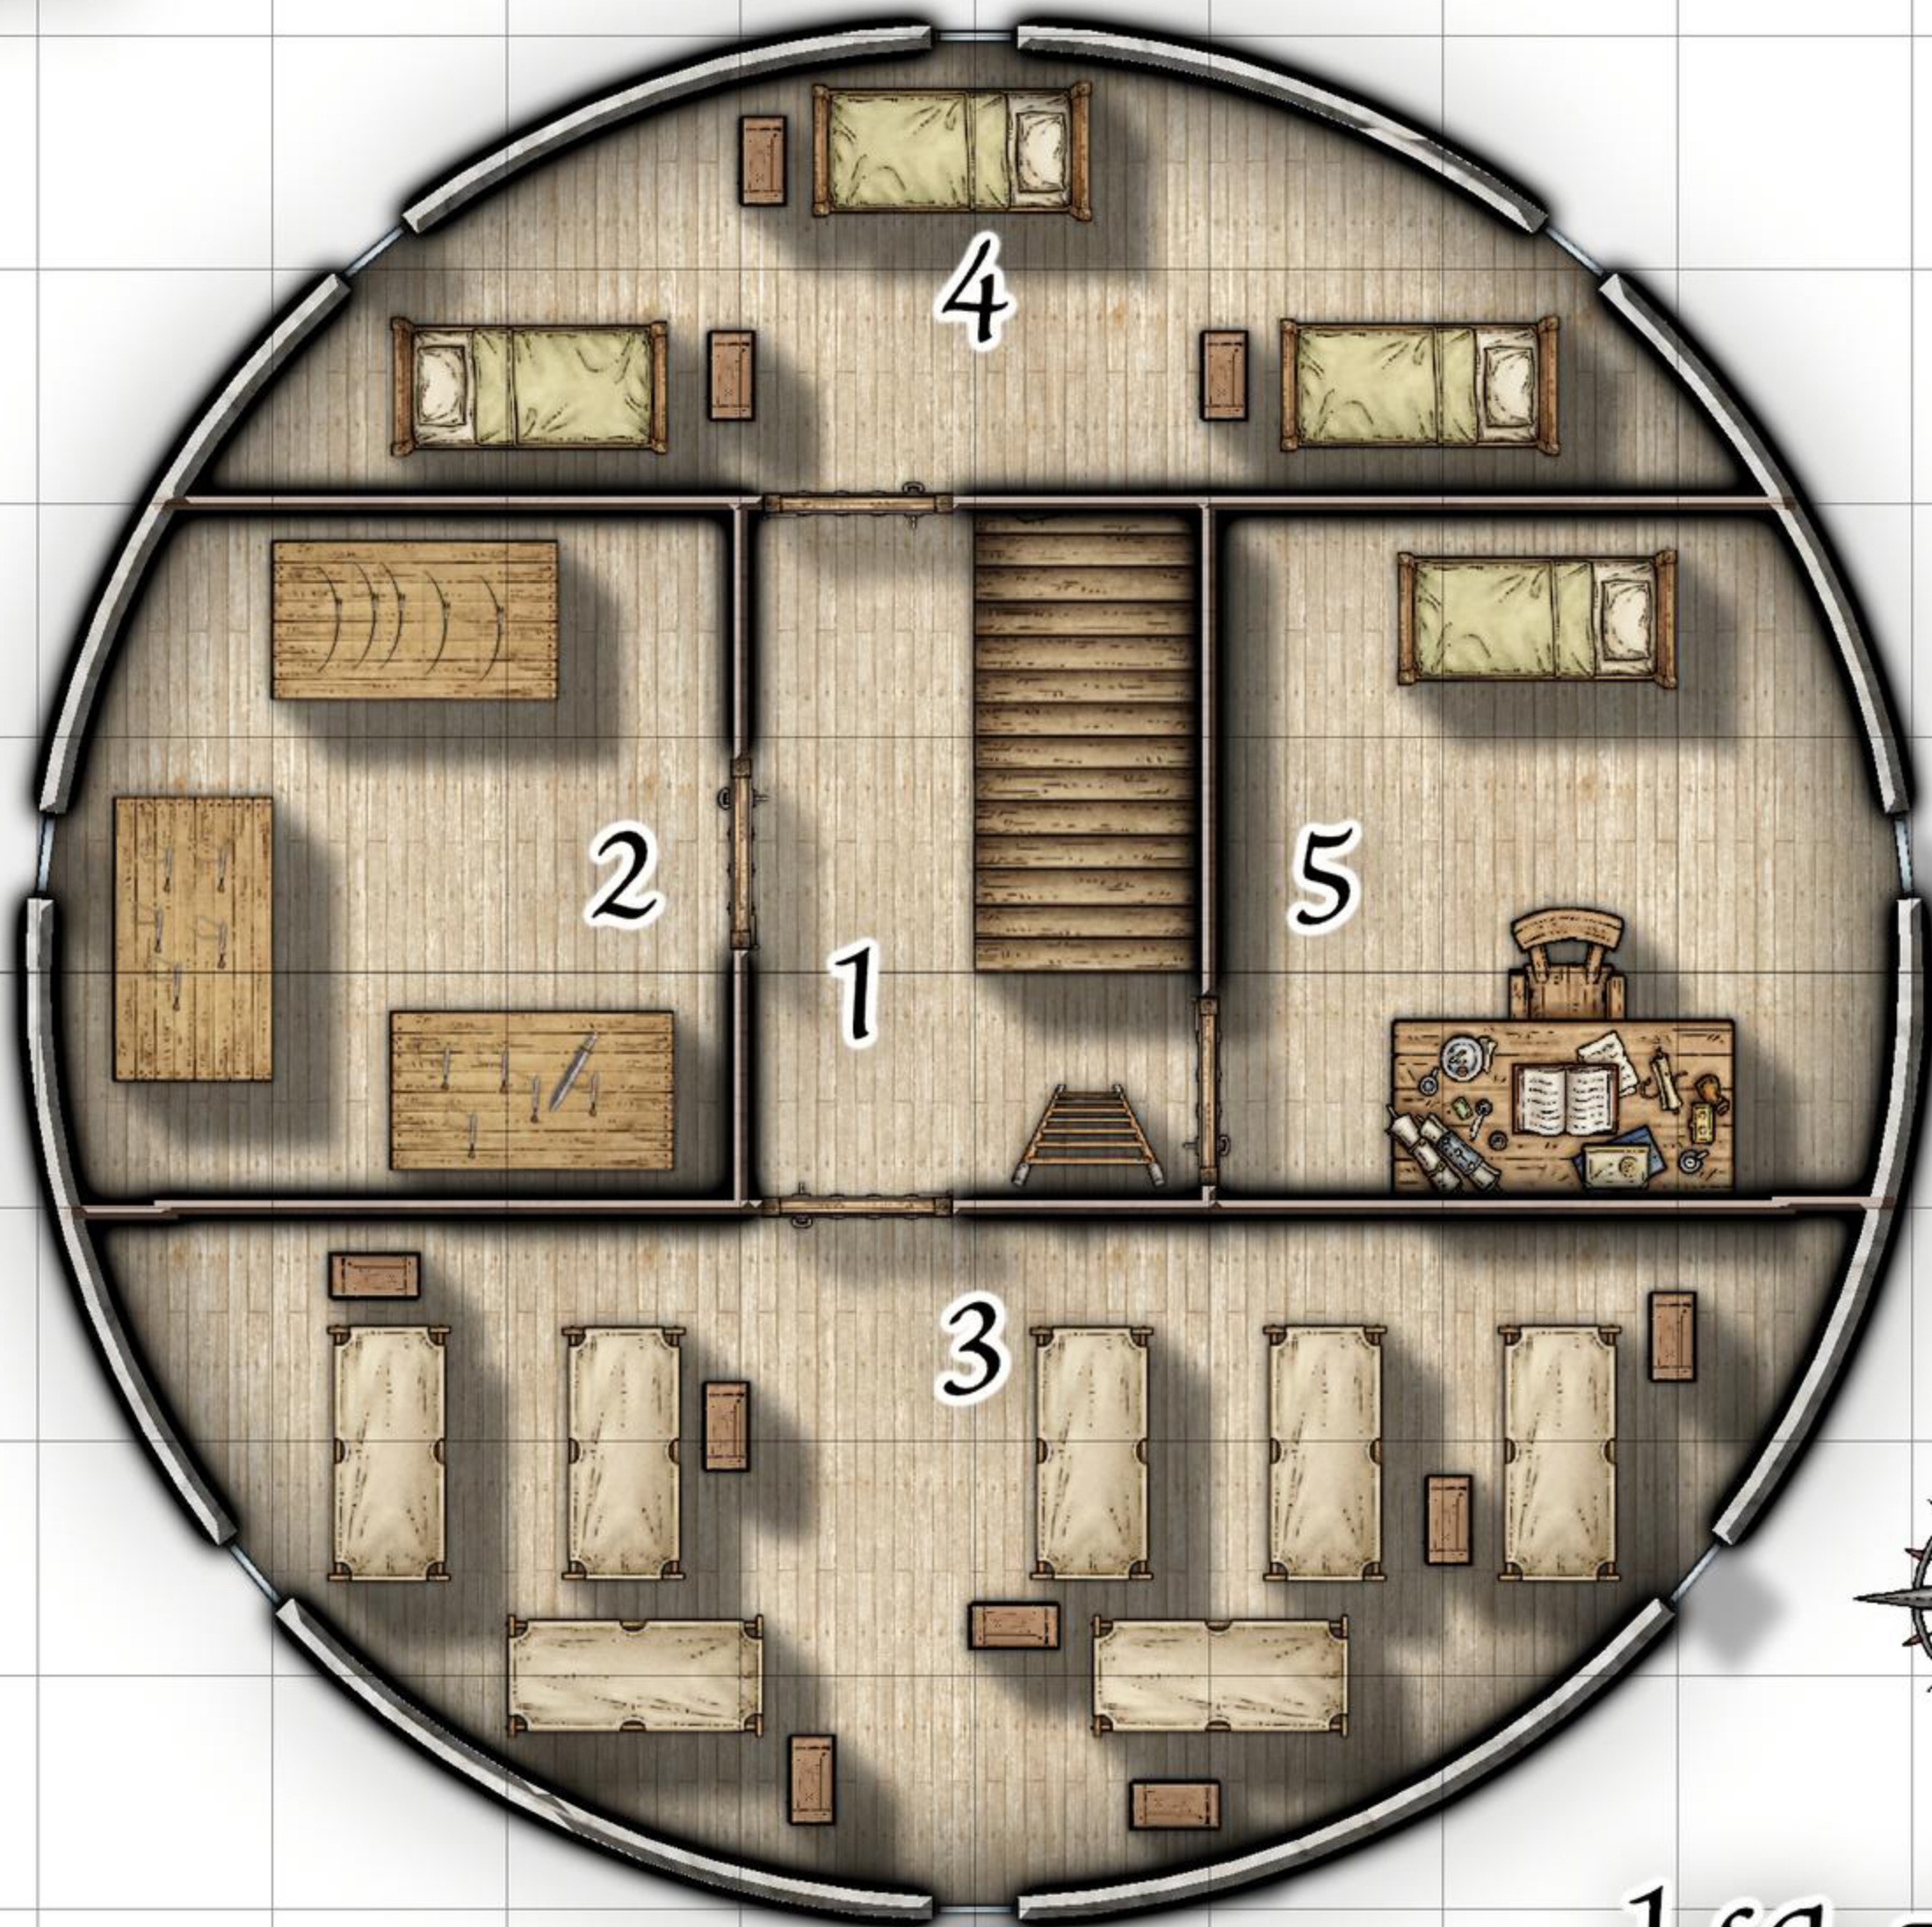

Guard Tower

Level 2

1 sq. = 5 ft.

Michael LaBossiere