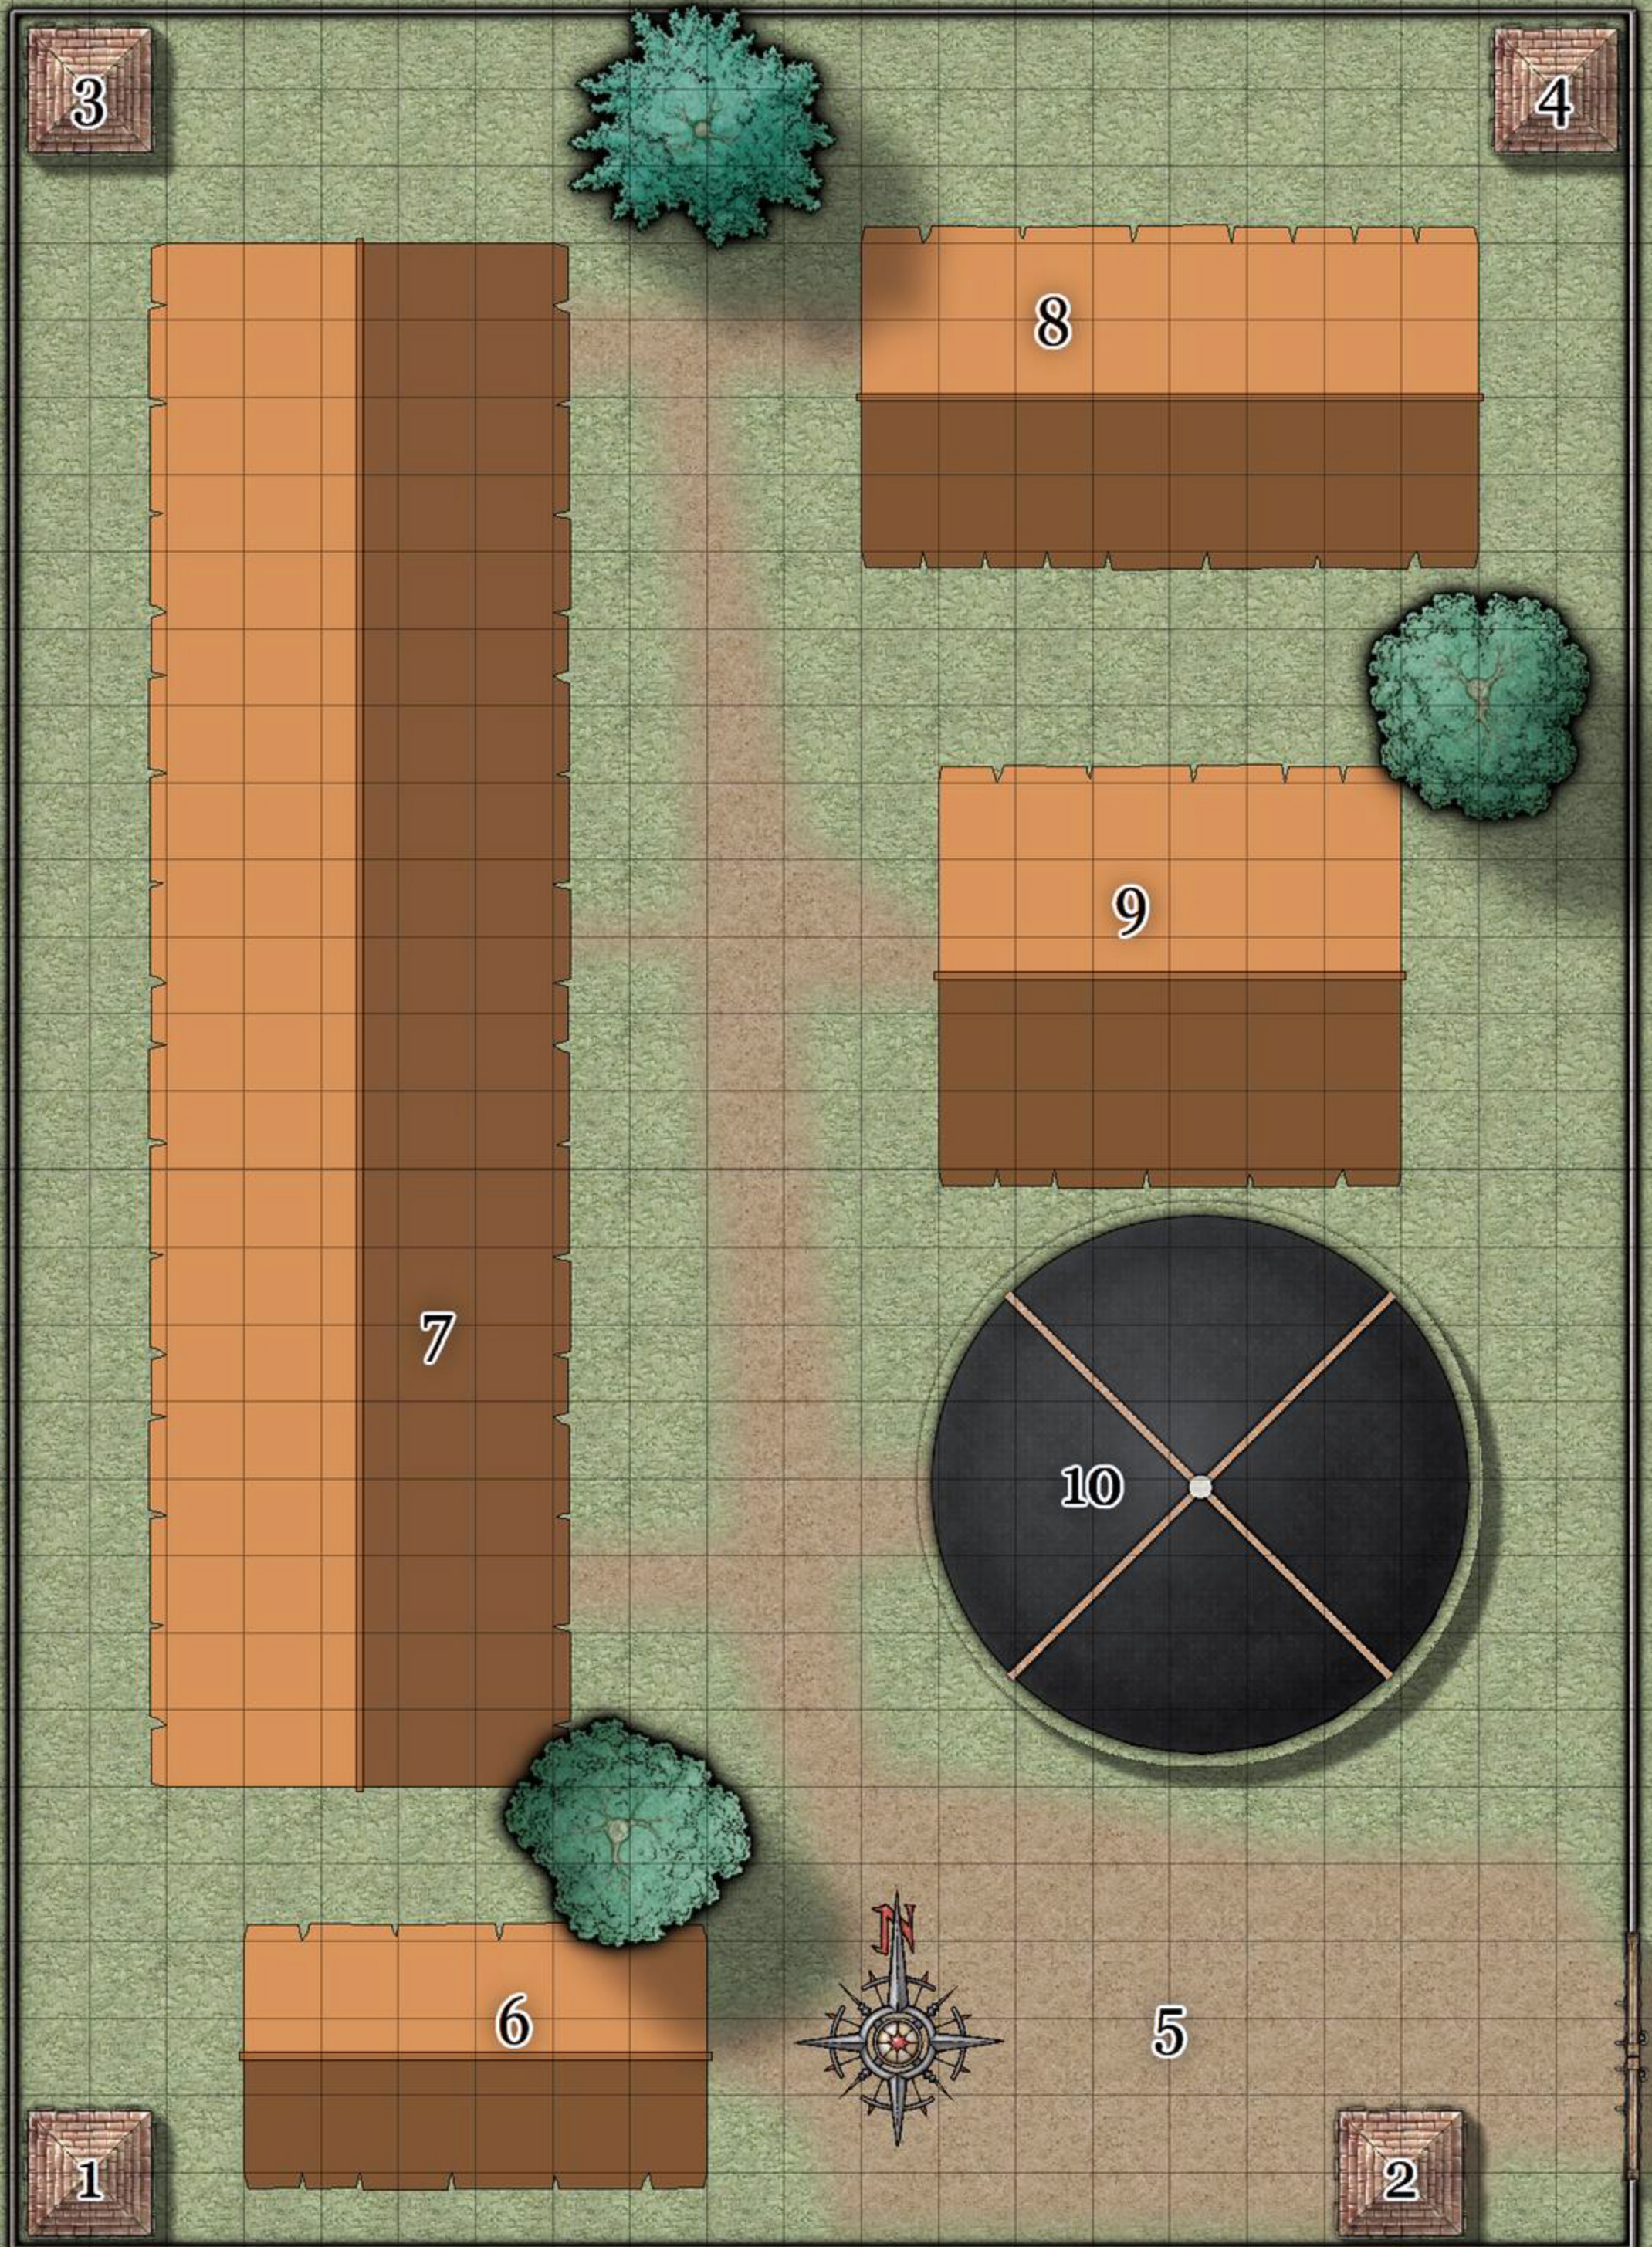

Lighthouse

1 sq. = 5 ft.
Michael LaBossiere

Tomb Entrance

1 sq. = 5 ft.

Michael LaBossiere

Merchant Deck Plans

Michael LaBossiere

1 Hex = 1/4 Mile