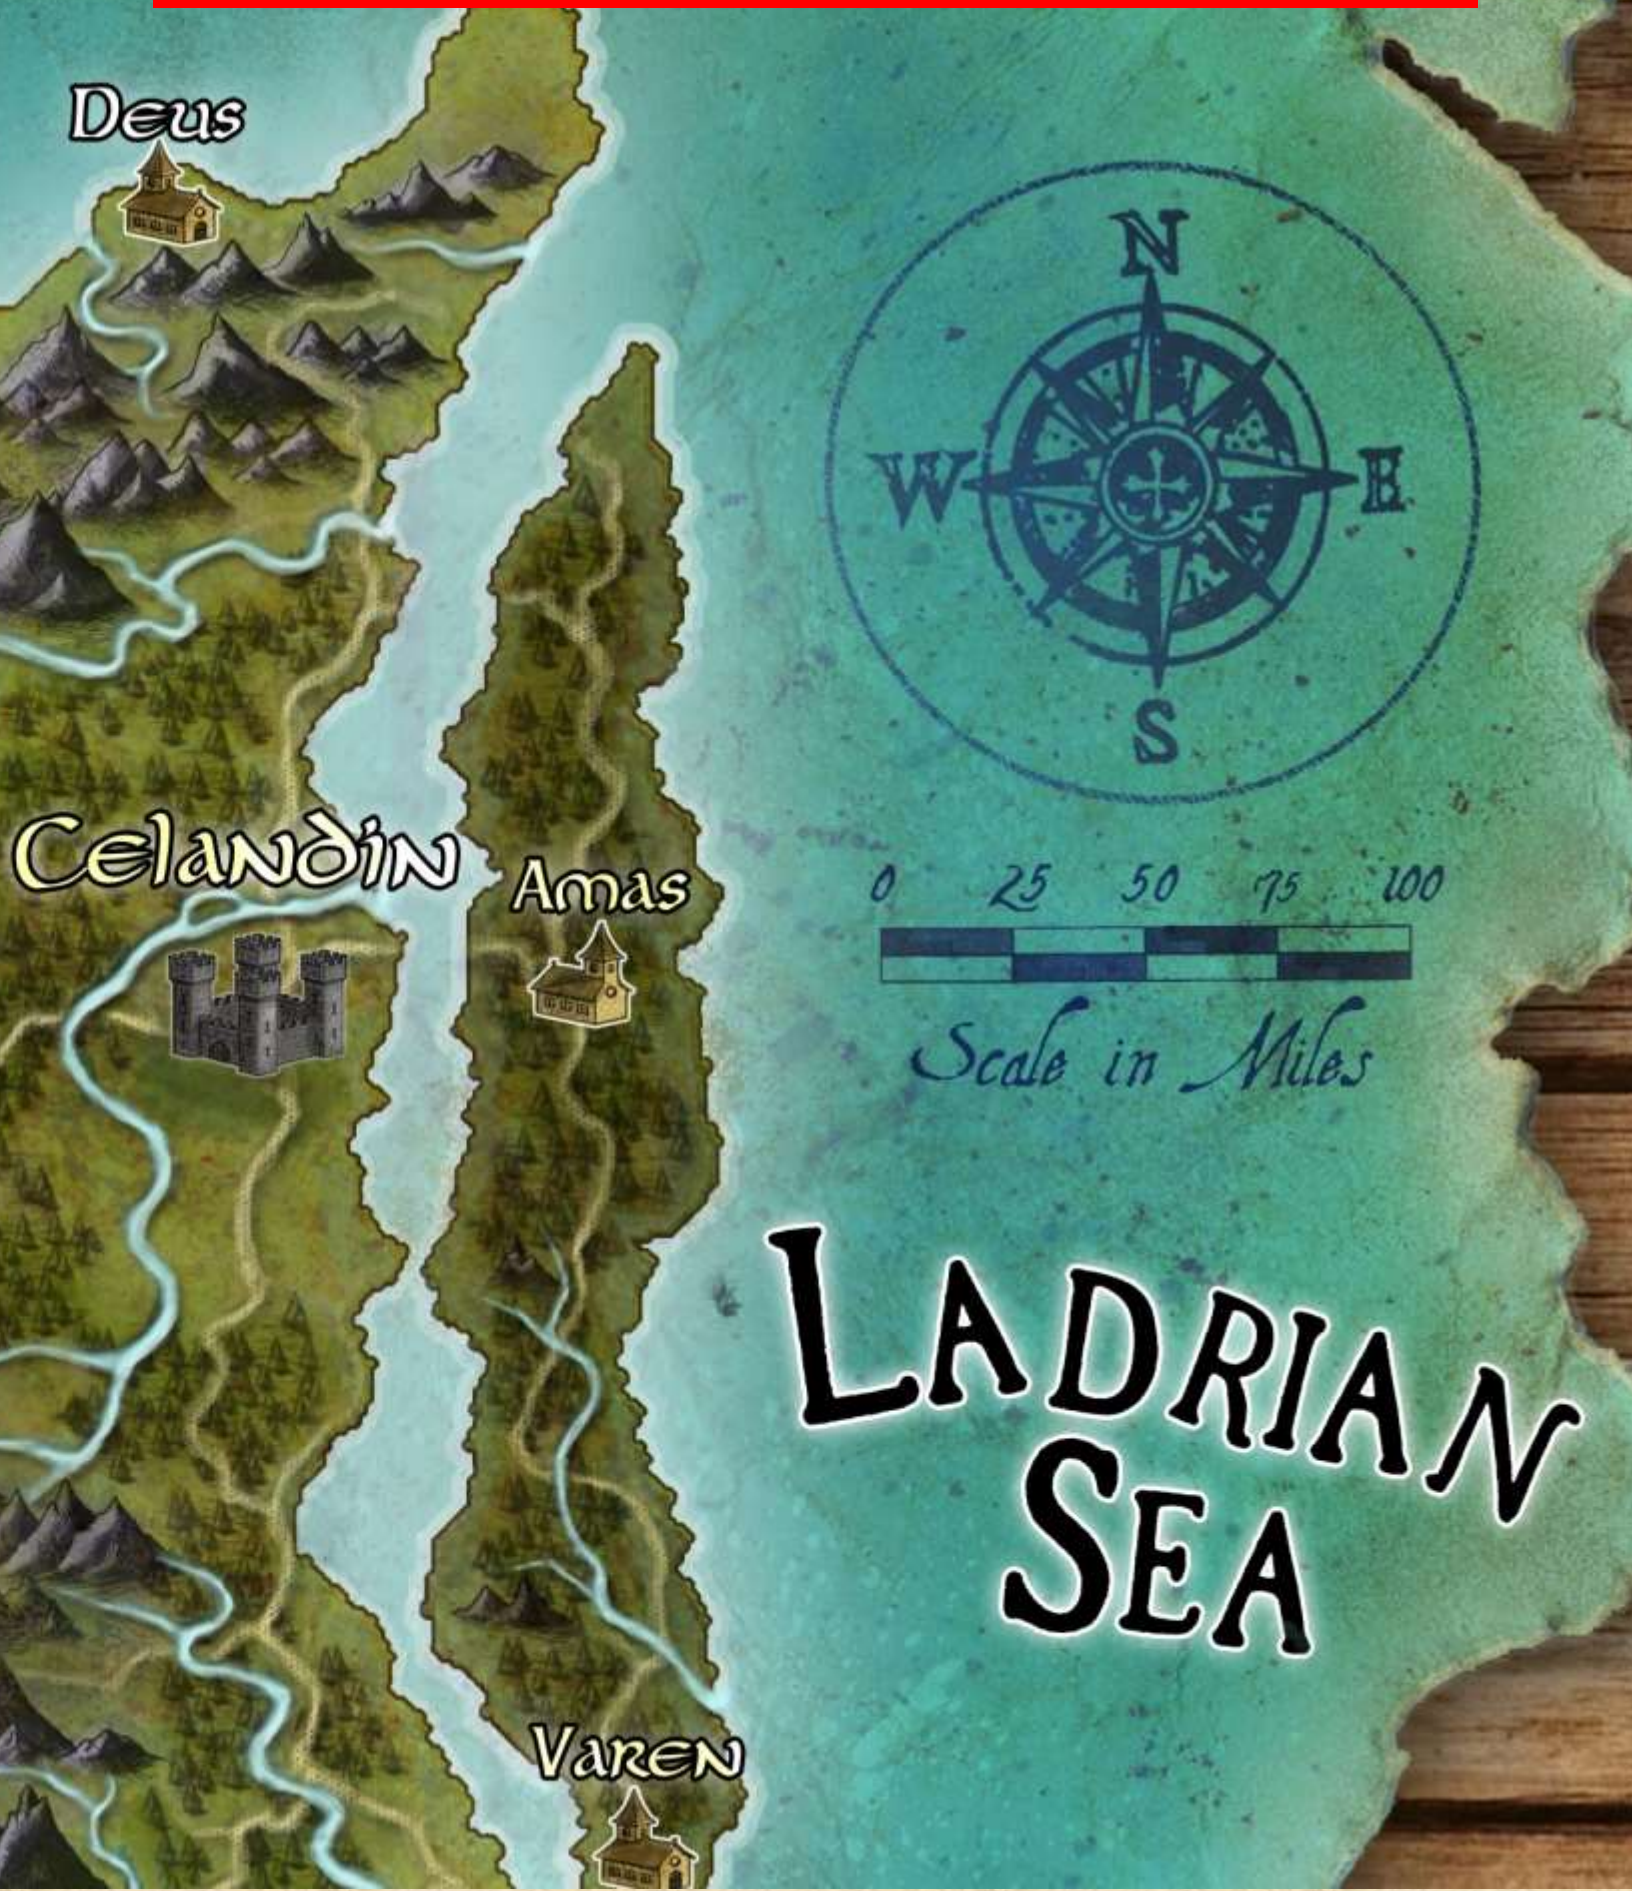

# Poster Size Map of Myrr

Deus

Celandin

Amas

Varen

0 25 50 75 100

*Scale in Miles*

# LADRIAN SEA

Map of Myrr  
for  
The World of Myrr

A 24x36 map of the continent of Myrr

Created by Andrew Cawood

Advanced Cartography by Philip Stephen

Layout by Catharine Chen

Logos by Jeff Porter and Riss Wiebe

# Myrr

SEA of YARR

SEA of THARN

LADRIAN SEA

SALAMAR SEA