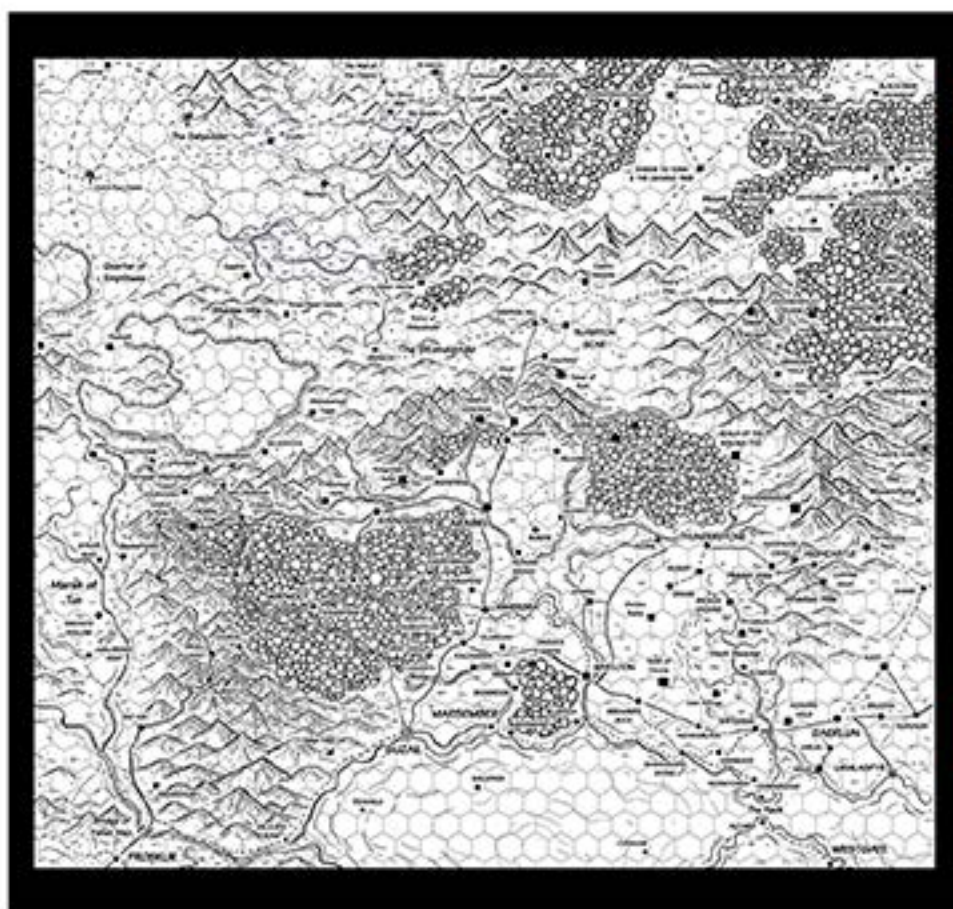

B/W Regional Map of Cormyr

Designed by Andrew James Woodyard

This PDF contains detailed black and white map of the land of Cormyr in Forogotten Realms, as well as the areas north of it (southern Anauroch, the Stonelands Tilverton Scar, as well as Shadowdale, the High Dale and Mistedale. This includes both jpeg and pdf versions of the map.