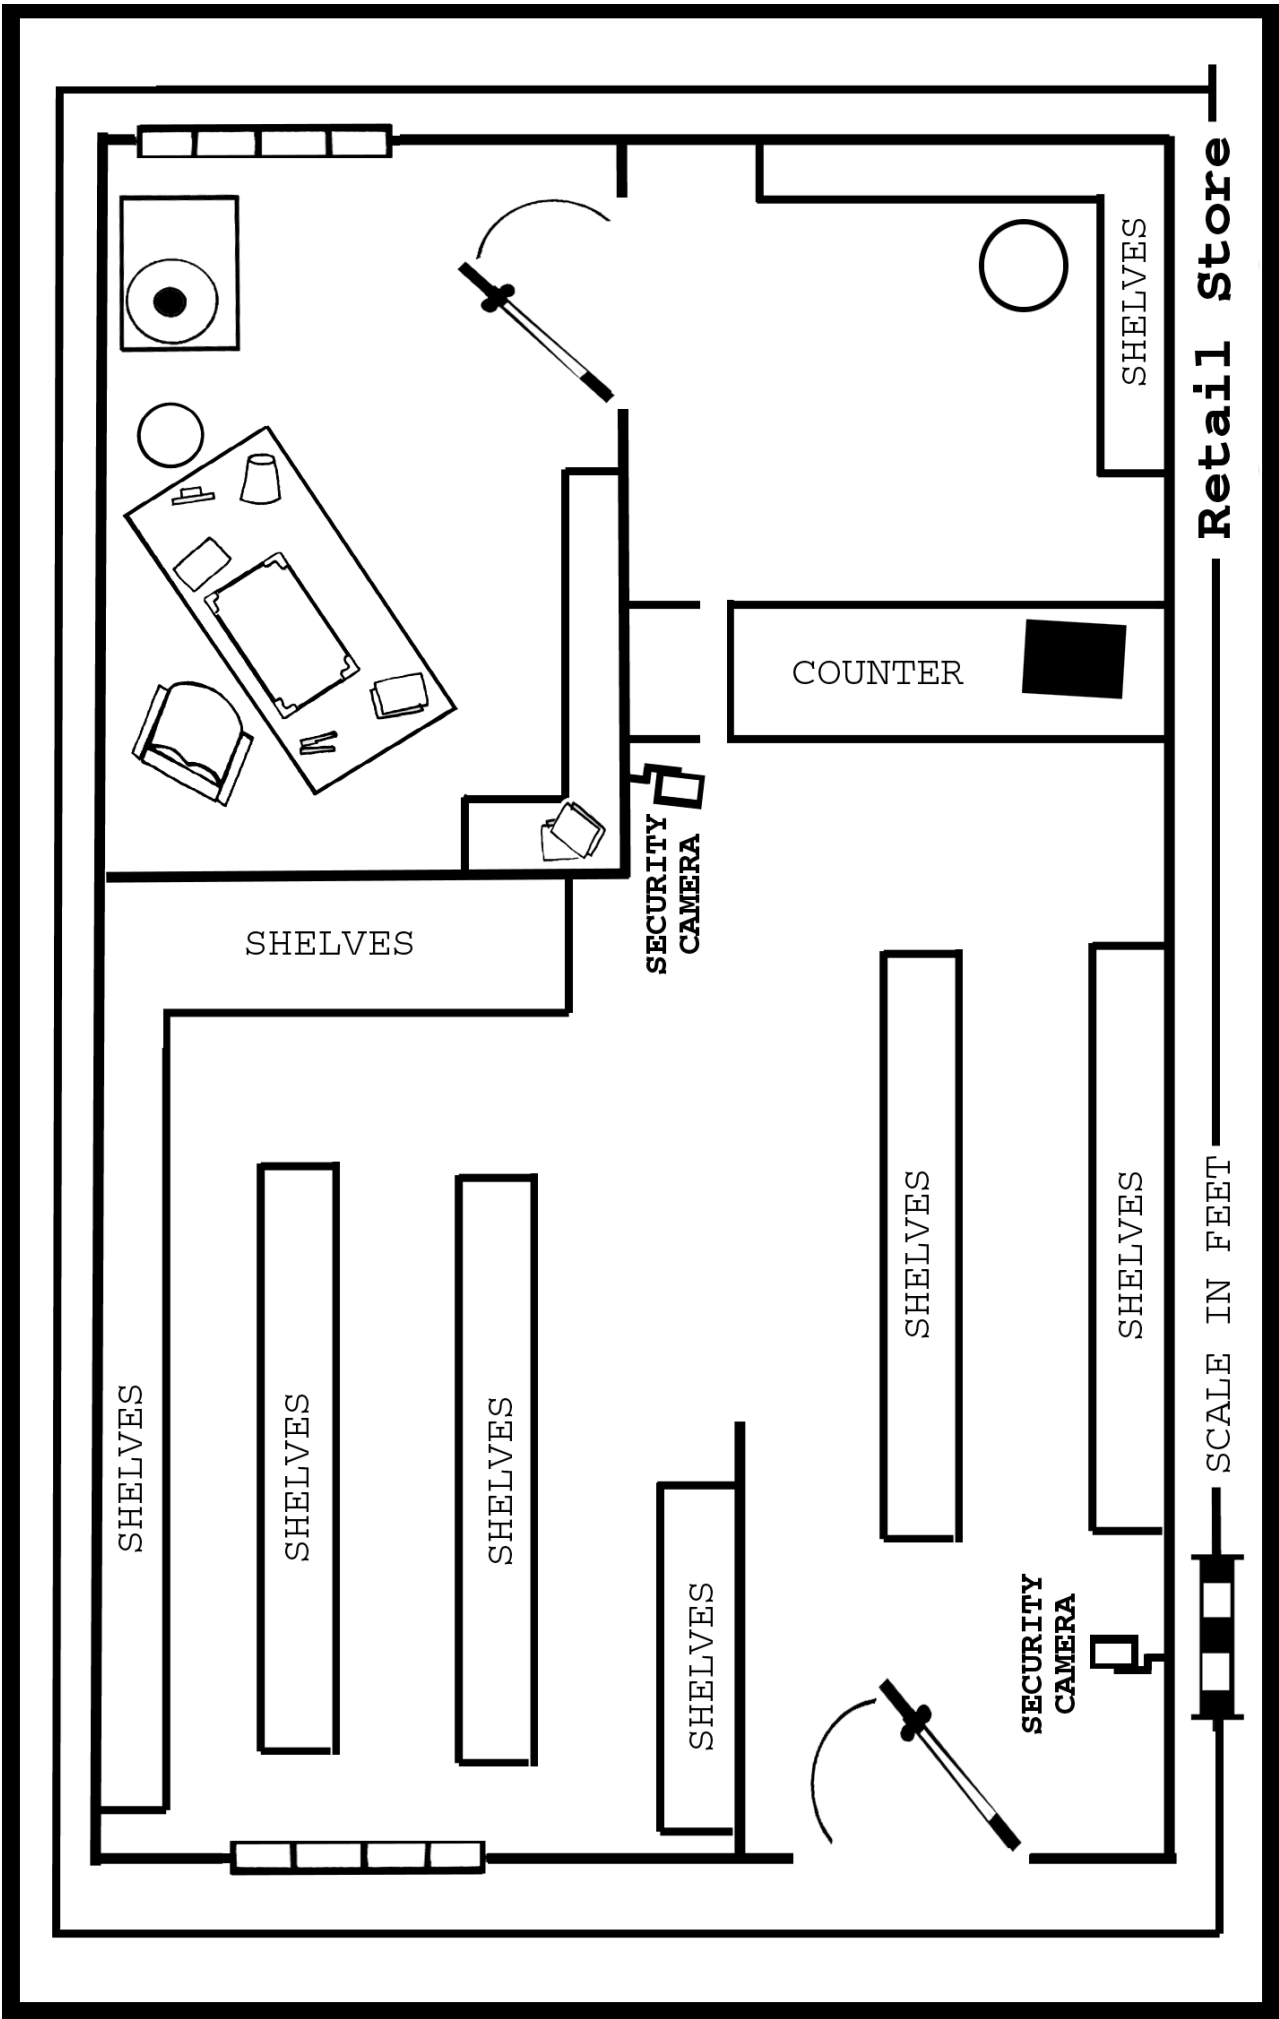

CLOSET

BATHROOM

SECURITY CAMERA

SCALE IN FEET

**Large Office**

STOVE

BAR/COUNTER

BATHROOM

RESTAURANT

SCALE IN FEET

Retail Store

SCALE IN FEET

SEWER DRAINAGE  
EXIT

MOLE SQWAT

GATE

LOCKED GATE