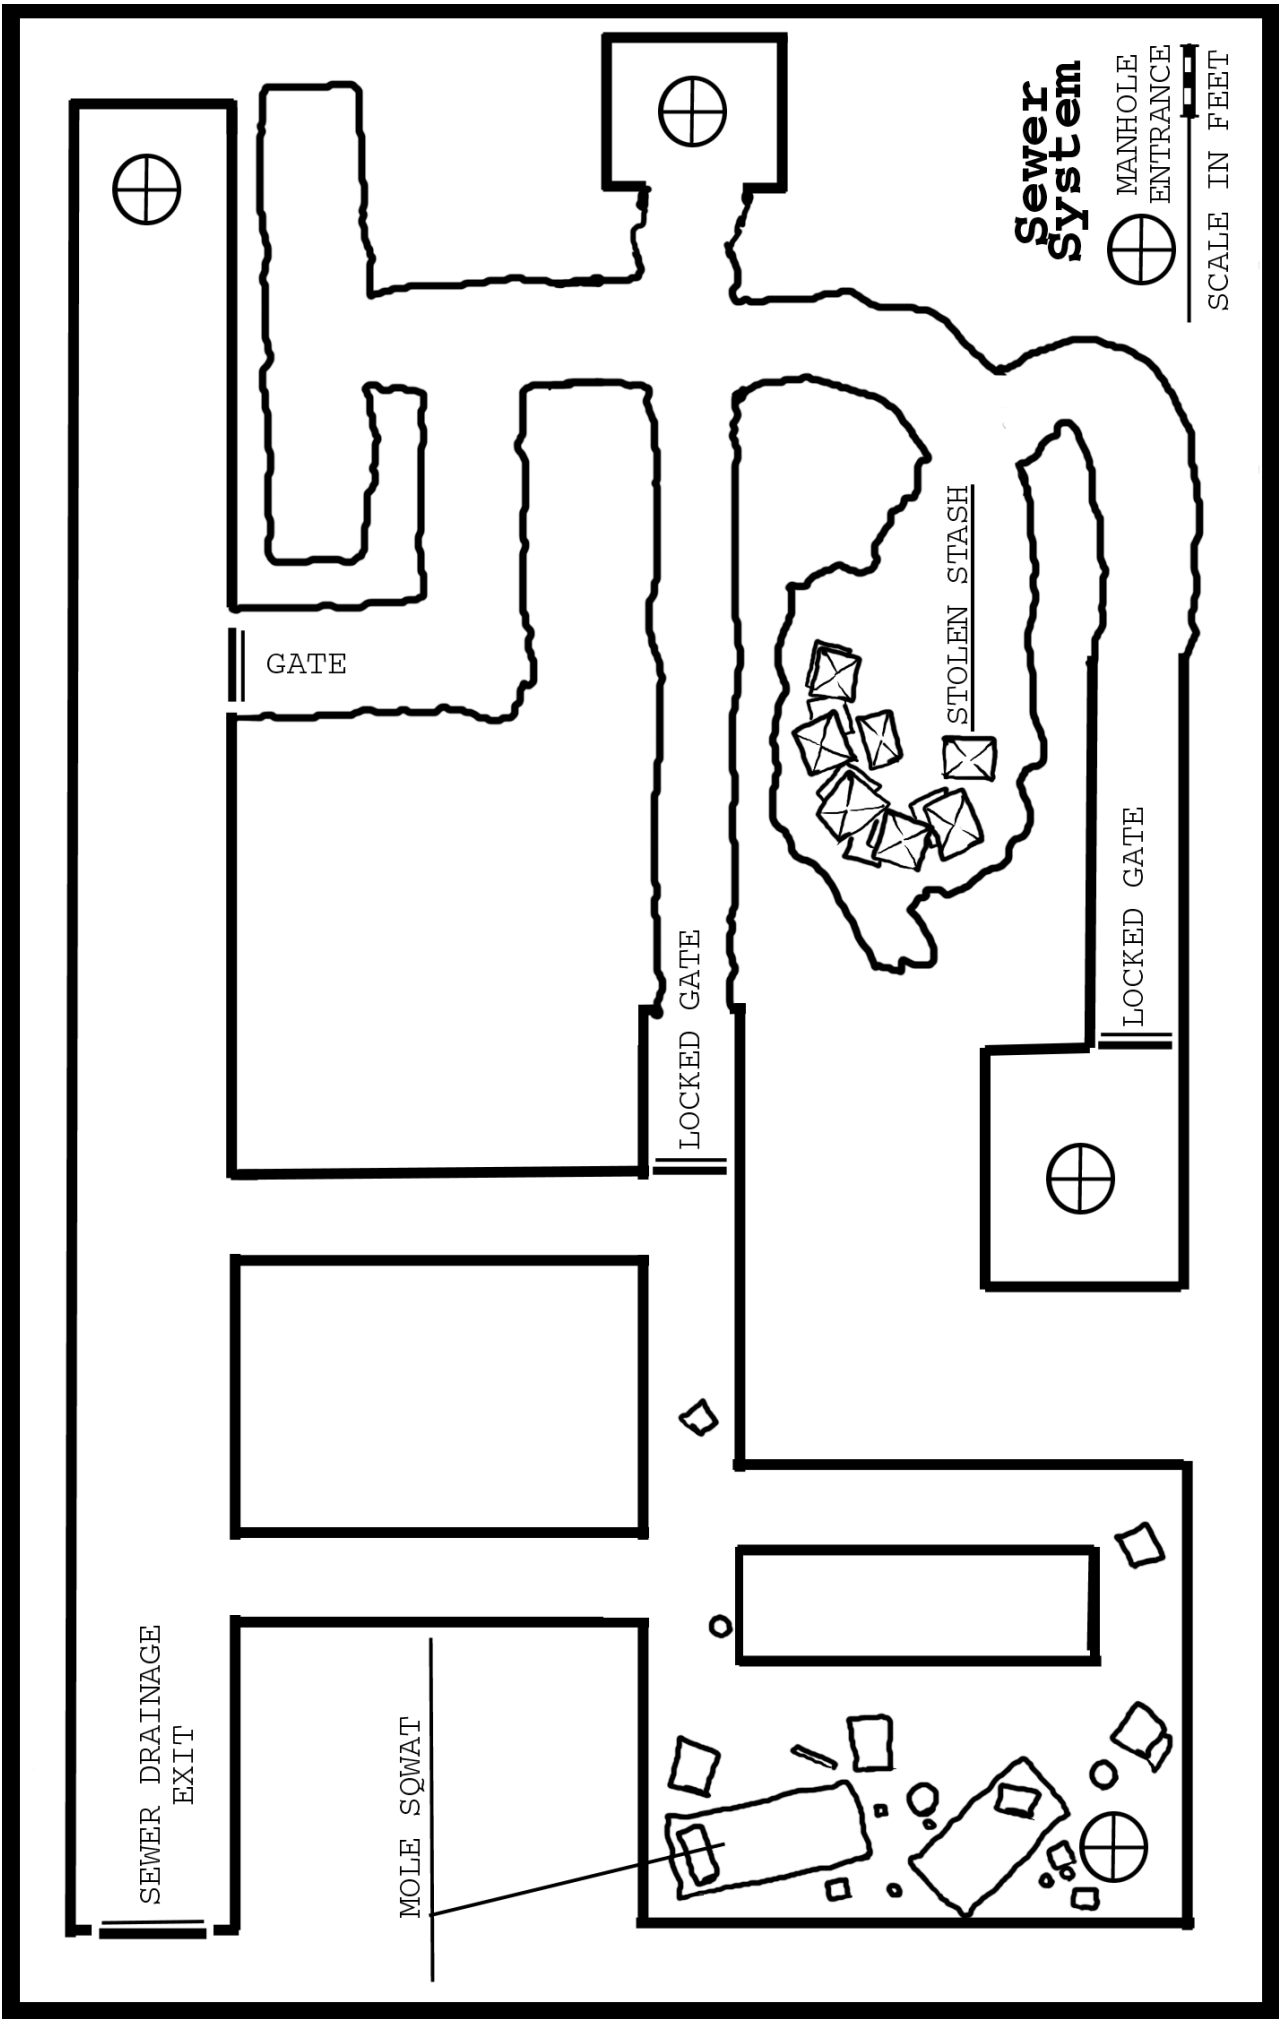

CLOSET

BATHROOM

SECURITY CAMERA

SCALE IN FEET

**Large Office**

STOVE

BAR/COUNTER

BATHROOM

RESTAURANT

SCALE IN FEET

Retail Store

SCALE IN FEET

SEWER DRAINAGE  
EXIT

MOLE SQWAT

GATE

LOCKED GATE