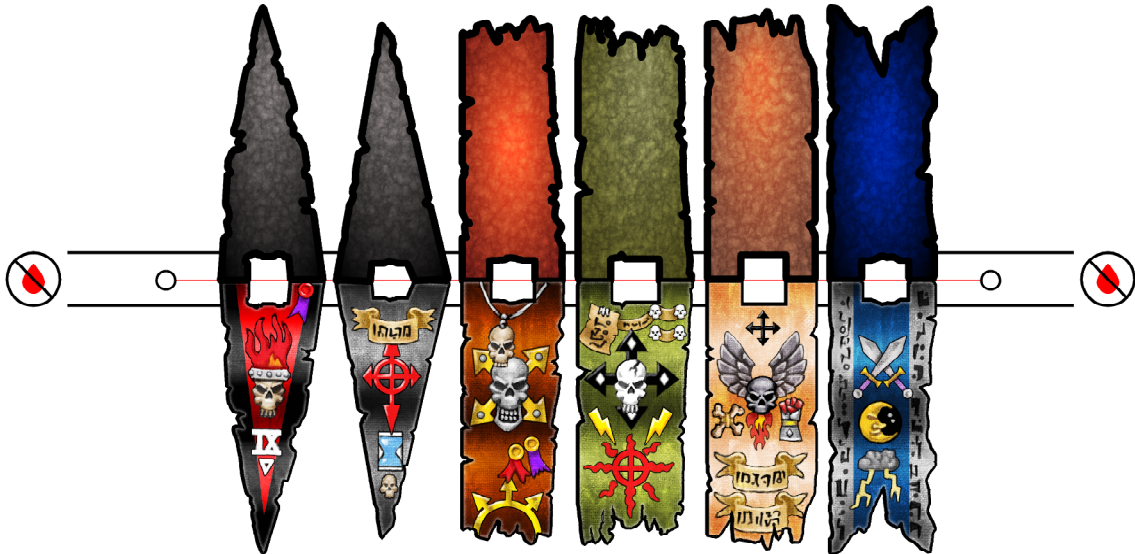

Printing: turn scaling OFF, have centering ON, set to GOOD or BEST setting, Use Matte Photo paper for best results.

↓ Feed paper into cutter this way

Printing: turn scaling OFF, have centering ON, set to GOOD or BEST setting, Use Matte Photo paper for best results.

Feed paper into cutter this way ↓

Printing: turn scaling OFF, have centering ON, set to GOOD or BEST setting, Use THIN paper for best results.

Horizontal banners

Undead banner set, print to thin paper,
score red line and fold. Glue banners but not the tabs.
Glue each side of the banner tabs to the banner pole.

Vertical banners

Feed paper into cutter this way