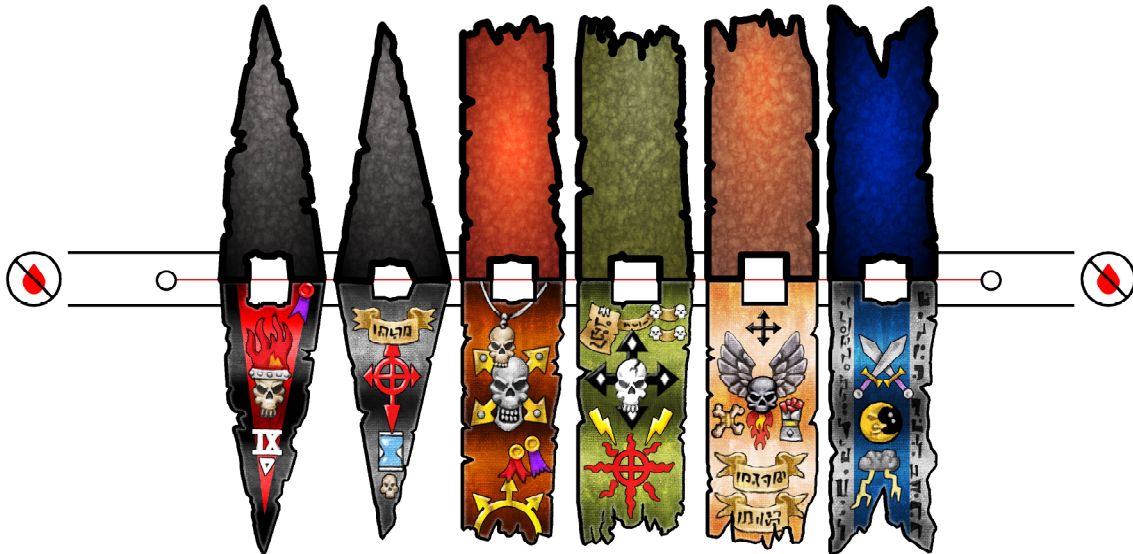

Printing: turn scaling OFF, have centering ON, set to GOOD or BEST setting, Use Matte Photo paper for best results.

Feed paper into cutter this way

Printing: turn scaling OFF, have centering ON, set to GOOD or BEST setting, Use Matte Photo paper for best results.

Feed paper into cutter this way ↓

Printing: turn scaling OFF, have centering ON, set to GOOD or BEST setting, Use THIN paper for best results.

Horizontal banners

Undead banner set, print to thin paper,
score red line and fold. Glue banners but not the tabs.
Glue each side of the banner tabs to the banner pole.

Vertical banners

Feed paper into cutter this way