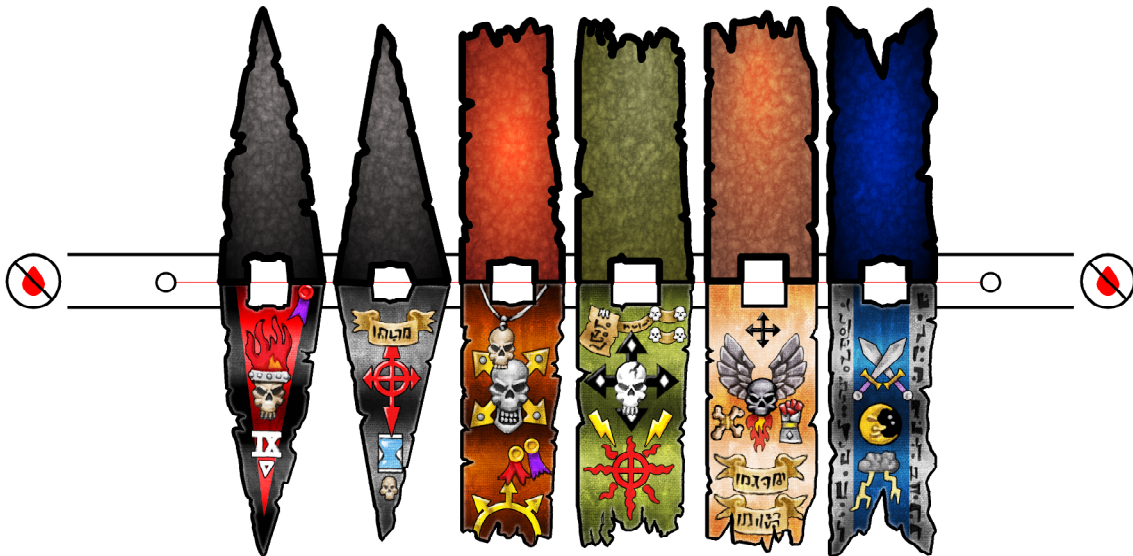

Printing: turn scaling OFF, have centering ON, set to GOOD or BEST setting, Use Matte Photo paper for best results.

Feed paper into cutter this way ↓

Printing: turn scaling OFF, have centering ON, set to GOOD or BEST setting, Use Matte Photo paper for best results.

Feed paper into cutter this way

Printing: turn scaling OFF, have centering ON, set to GOOD or BEST setting, Use Matte Photo paper for best results.

Feed paper into cutter this way ↓

Printing: turn scaling OFF, have centering ON, set to GOOD or BEST setting, Use THIN paper for best results.

Horizontal banners

Undead banner set, print to thin paper,
score red line and fold. Glue banners but not the tabs.
Glue each side of the banner tabs to the banner pole.

Vertical banners

Feed paper into cutter this way