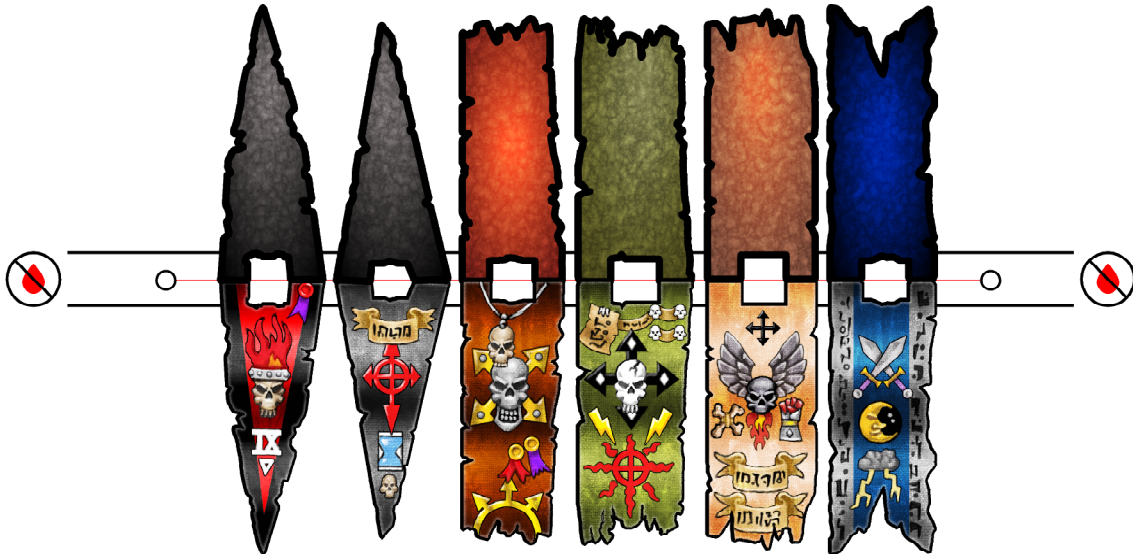

Printing: turn scaling OFF, have centering ON, set to GOOD or BEST setting, Use Matte Photo paper for best results.

Feed paper into cutter this way ↓

Printing: turn scaling OFF, have centering ON, set to GOOD or BEST setting, Use Matte Photo paper for best results.

Feed paper into cutter this way ↓

Printing: turn scaling OFF, have centering ON, set to GOOD or BEST setting, Use THIN paper for best results.

## Horizontal banners

Undead banner set, print to thin paper,  
score red line and fold. Glue banners but not the tabs.  
Glue each side of the banner tabs to the banner pole.

## Vertical banners

Feed paper into cutter this way