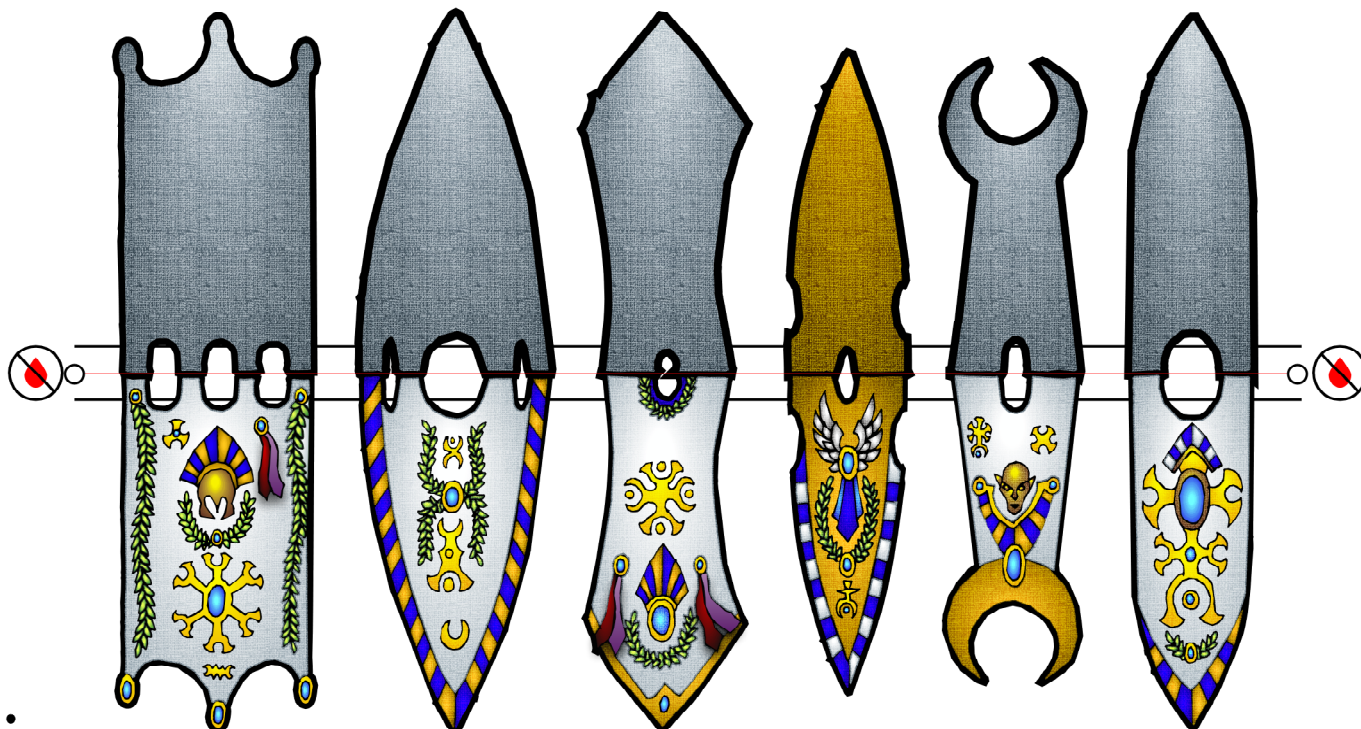

Printing: turn scaling OFF, have centering ON, set to GOOD or BEST setting, Use Matte Photo paper for best results.

Feed paper into cutter this way

Printing: turn scaling OFF, have centering ON, set to GOOD or BEST setting, Use Matte Photo paper for best results.

Feed paper into cutter this way ↓

Printing: turn scaling OFF, have centering ON, set to GOOD or BEST setting, Use Thin paper for best results.

Army Banners Horizontal

Elf Army Banner set, print to thin paper,
score red line and fold. Glue banners, but not the tabs.
Glue each side of the banner tabs to the banner pole.

Army Banner Vertical

Feed paper into cutter this way