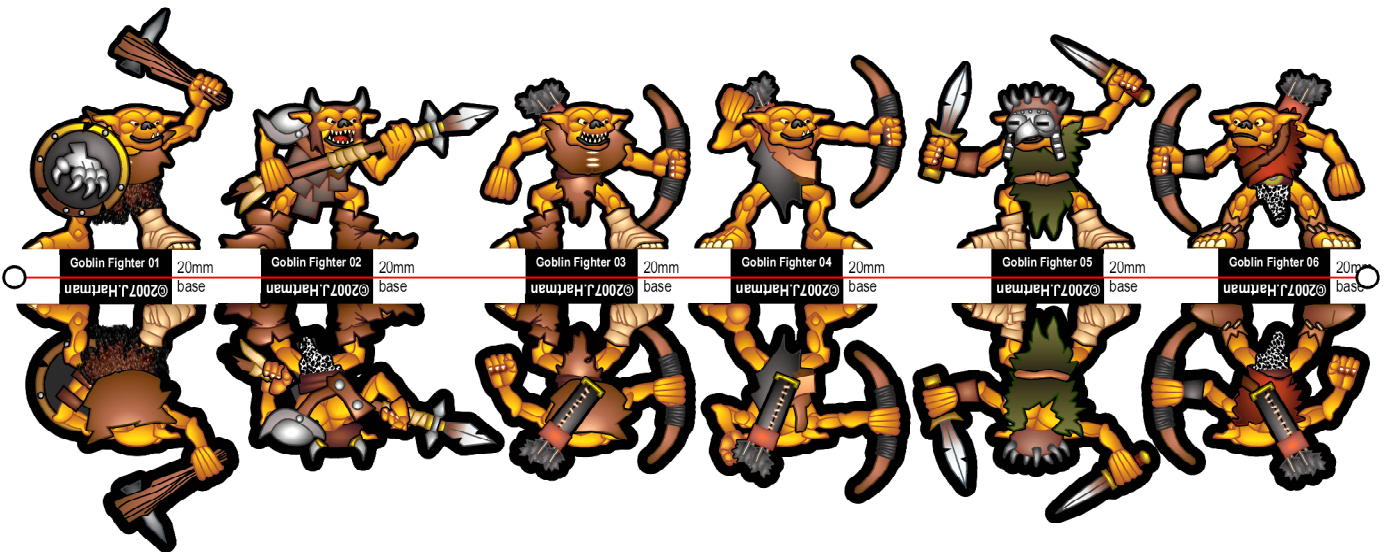

Printing: turn scaling OFF, have centering ON, set to GOOD or BEST setting, Use Matte Photo paper for best results.

Feed paper into cutter this way