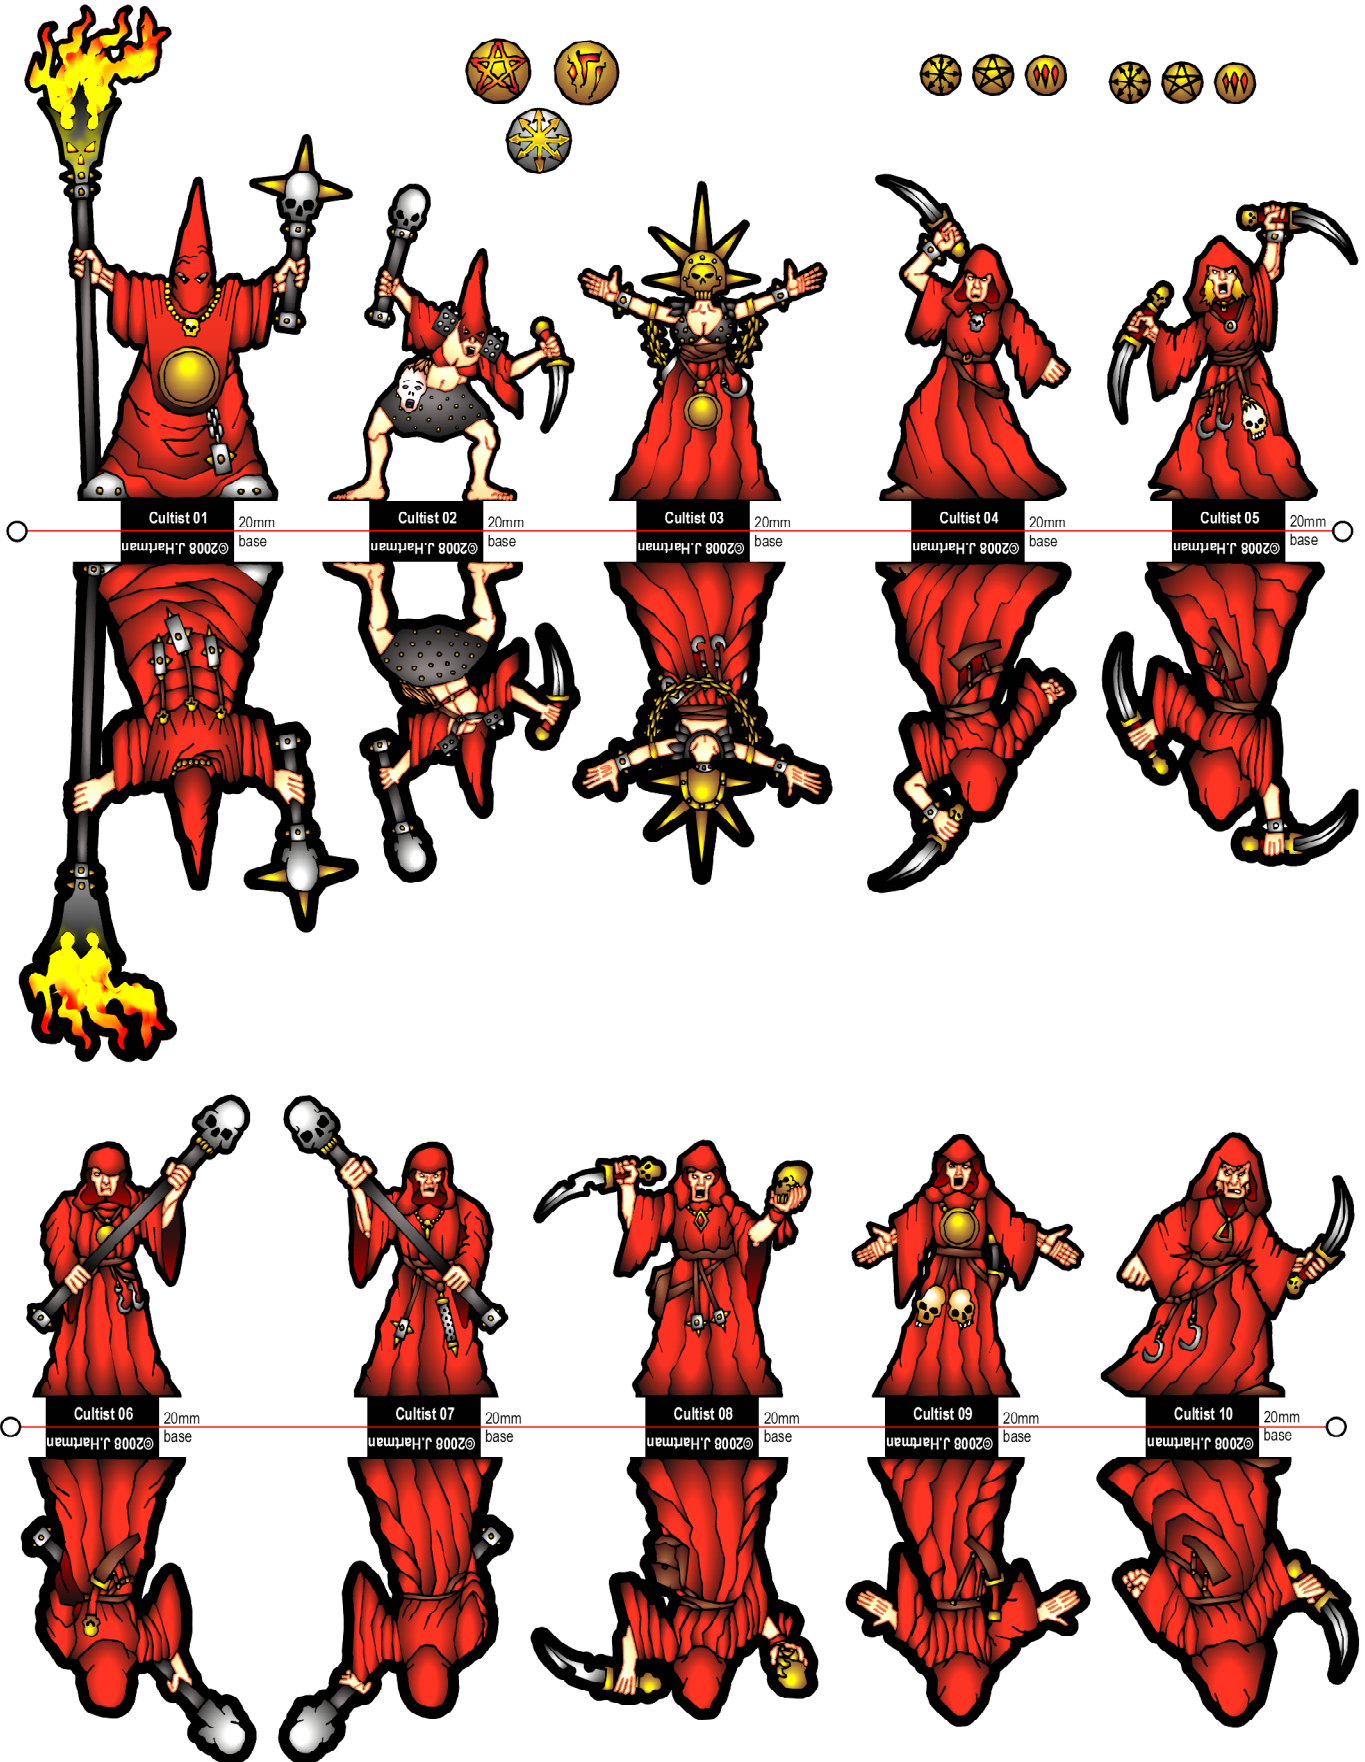

**Printing: turn scaling OFF, have centering ON, set to GOOD or BEST setting, Use Matte Photo paper for best results.**

↓ Feed paper into cutter this way