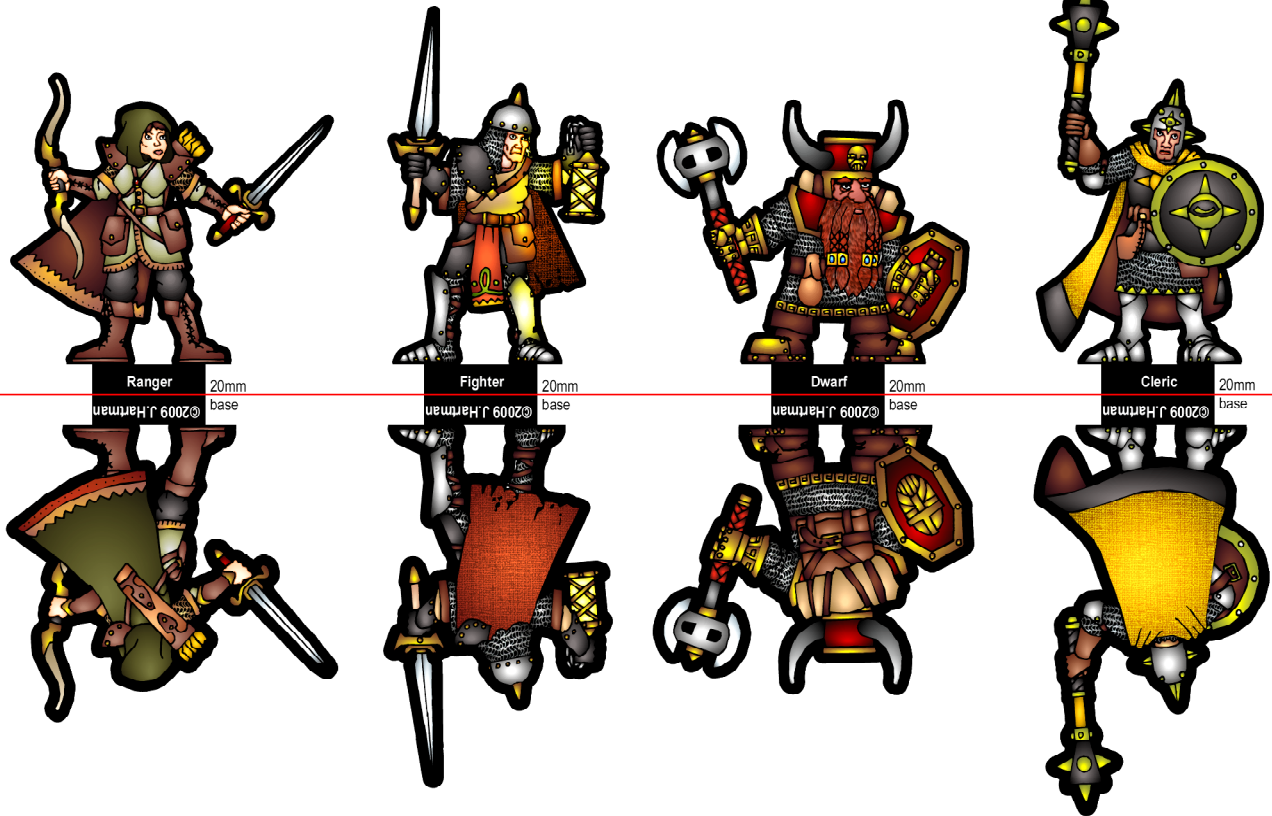

Printing: turn scaling OFF, have centering ON, set to GOOD or BEST setting, Use Matte Photo paper for best results.

Feed paper into cutter this way