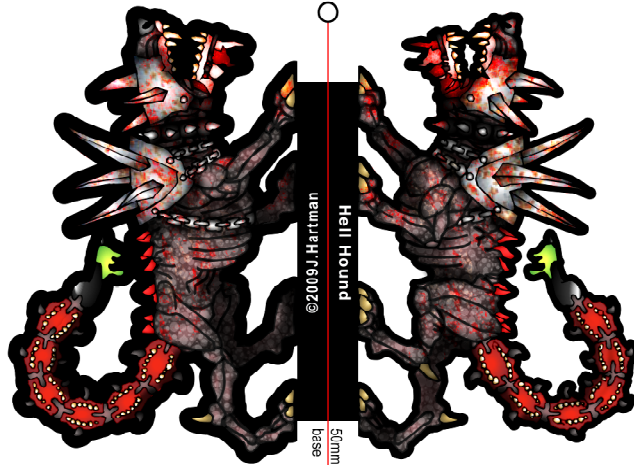

Printing: turn scaling OFF, have centering ON, set to GOOD or BEST setting, Use Matte Photo paper for best results.

Hell Hound  
©2010 J.Hartman  
57mm  
base

Cerberus  
©2010 J.Hartman  
80mm  
base

Succubus  
©2010 J.Hartman  
27mm  
base

Feed paper into cutter this way ↓

Printing: turn scaling OFF, have centering ON, set to GOOD or BEST setting, Use Matte Photo paper for best results.

Demon Lord

50mm  
base

©2009 J. Hartman

Horned Demon

40mm  
base

©2009 J. Hartman

Feed paper into cutter this way ↓

Printing: turn scaling OFF, have centering ON, set to GOOD or BEST setting, Use Matte Photo paper for best results.

Feed paper into cutter this way 