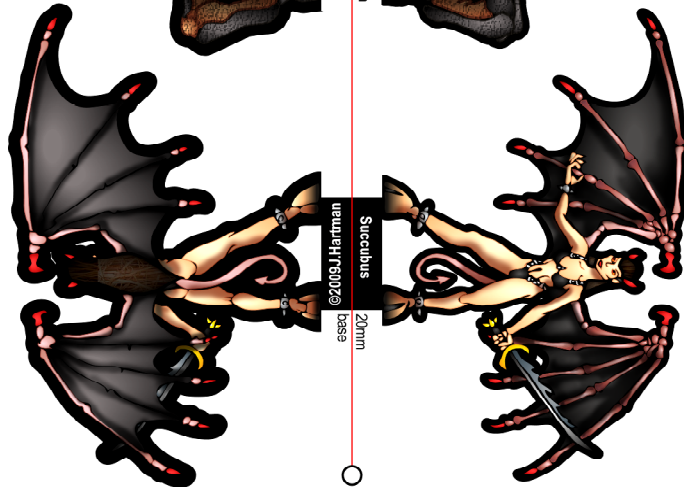

Printing: turn scaling OFF, have centering ON, set to GOOD or BEST setting, Use Matte Photo paper for best results.

Hell Hound  
©2010 J.Hartman  
57mm  
base

Cerberus  
©2010 J.Hartman  
80mm  
base

Succubus  
©2010 J.Hartman  
27mm  
base

Feed paper into cutter this way ↓

Printing: turn scaling OFF, have centering ON, set to GOOD or BEST setting, Use Matte Photo paper for best results.

Demon Lord

50mm  
base

©2009 J. Hartman

Horned Demon

40mm  
base

©2009 J. Hartman

Feed paper into cutter this way ↓

Printing: turn scaling OFF, have centering ON, set to GOOD or BEST setting, Use Matte Photo paper for best results.

Feed paper into cutter this way 