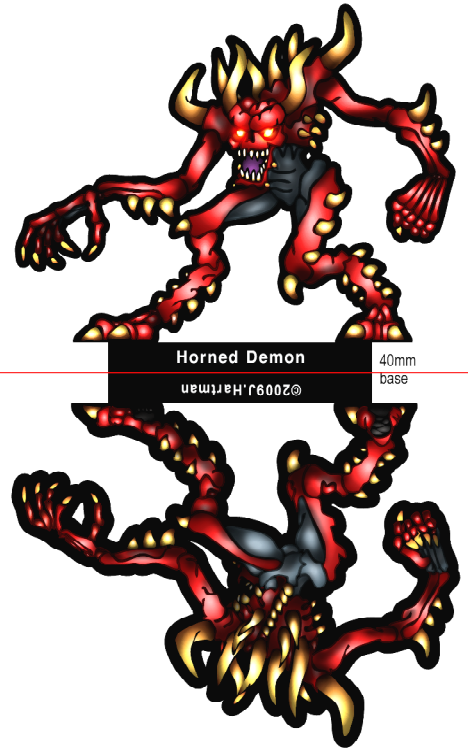

Printing: turn scaling OFF, have centering ON, set to GOOD or BEST setting, Use Matte Photo paper for best results.

Hell Hound  
©2010 J.Hartman  
57mm  
base

Cerberus  
©2010 J.Hartman  
80mm  
base

Succubus  
©2010 J.Hartman  
27mm  
base

Feed paper into cutter this way ↓

Printing: turn scaling OFF, have centering ON, set to GOOD or BEST setting, Use Matte Photo paper for best results.

Demon Lord

50mm  
base

©2009 J. Hartman

Horned Demon

40mm  
base