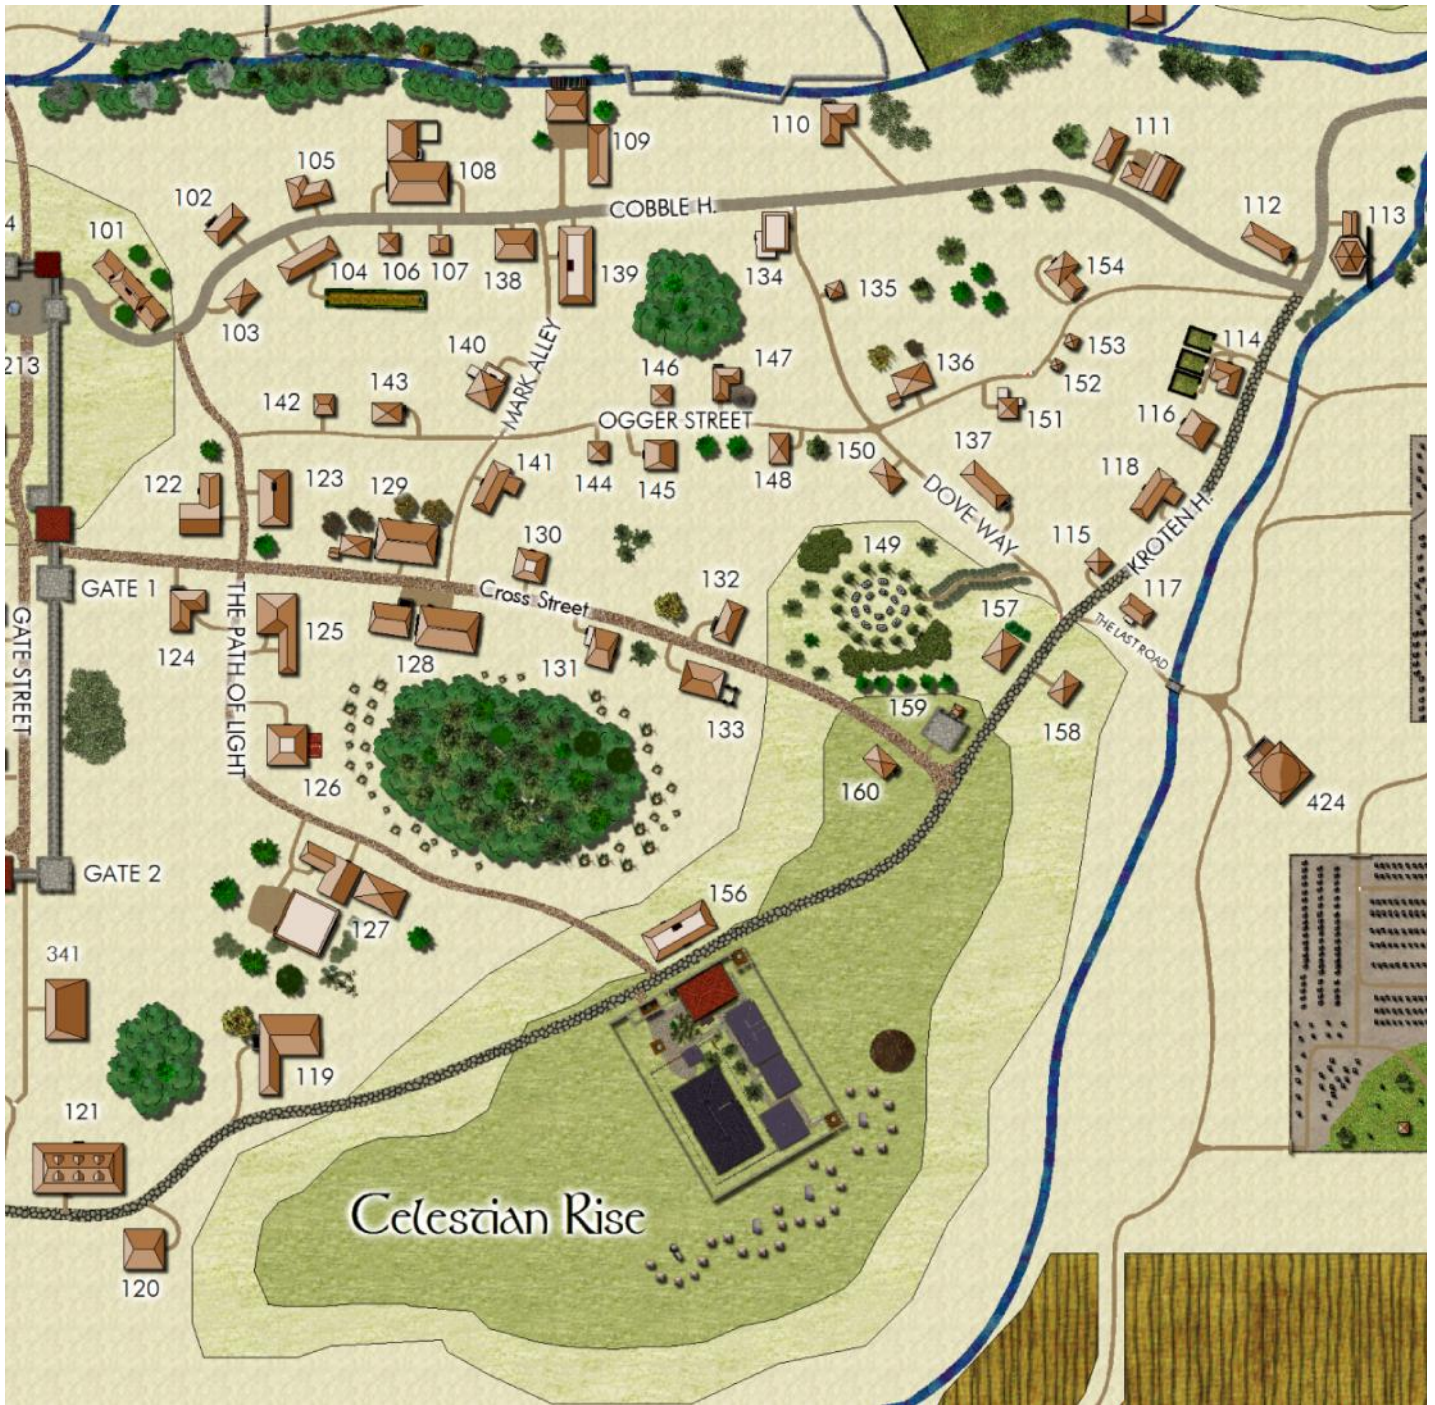

Introduction

This map pack contains all the maps referenced in the following manuals:

L5A: The Kroten Campaign Guide

L5B: The Kroten Adventures

The maps for L5A are in the section **Kroten Area Maps**.

The maps for L5B are in the remaining sections. Each of these five section contains the maps for the adventure with the same name.

Kroten Area Maps

The Kroten Area

East of Walled Section, Areas 101 - 160

Walled Section, Areas 201 - 241

South of Walled Section, Areas 301 - 347

North of Kroten, Areas 401-406, 427

South of Kroten, Areas 412, 414-418

East of Kroten, Areas 412, 421-426

West of Kroten, Areas 407-411, 420

Crypt Adventure

Graveyard Crypt

Fane of Syrul

Temple of Syrul, Ground Level

Temple of Syrul, Upper Floors

The Temple of Syrul Top Levels