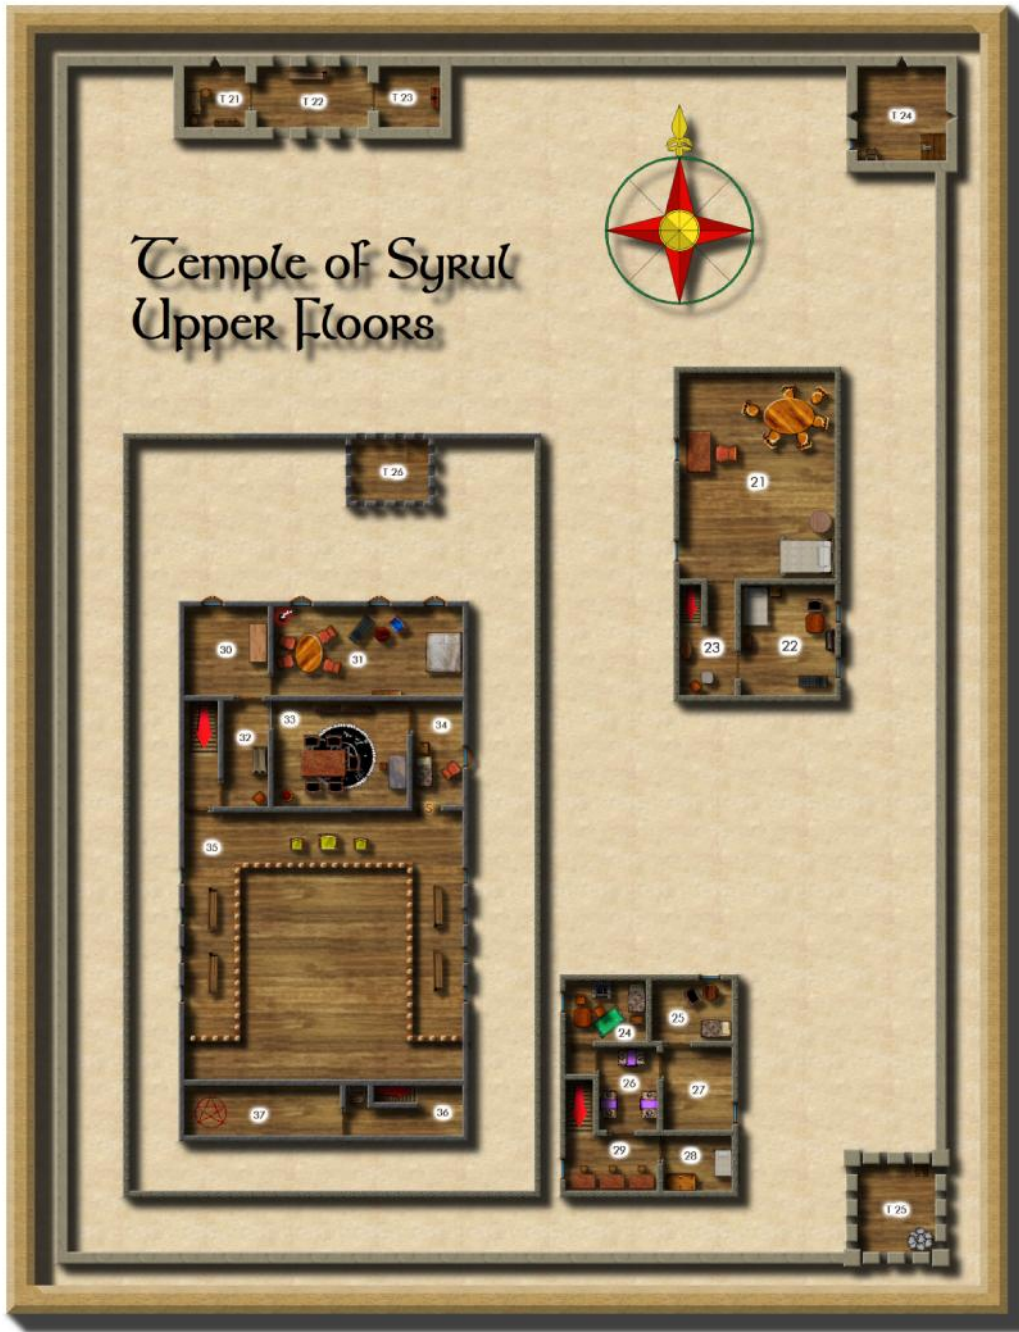

East of Kroten, Areas 412, 421-426

West of Kroten, Areas 407-411, 420

Crypt Adventure

Graveyard Crypt

Fane of Syrul

Temple of Syrul, Ground Level

Temple of Syrul, Upper Floors

The Temple of Syrul Top Levels

Gatehouse Towers

Northeast Tower

Temple Hall

Ladder leads to octagonal tower
above temple roof

Temple of Syrul, Upper Floors

Temple of Syrul, Basement

Temple of Syrul 2nd Basement

Temple of Syrul, 2nd Basement